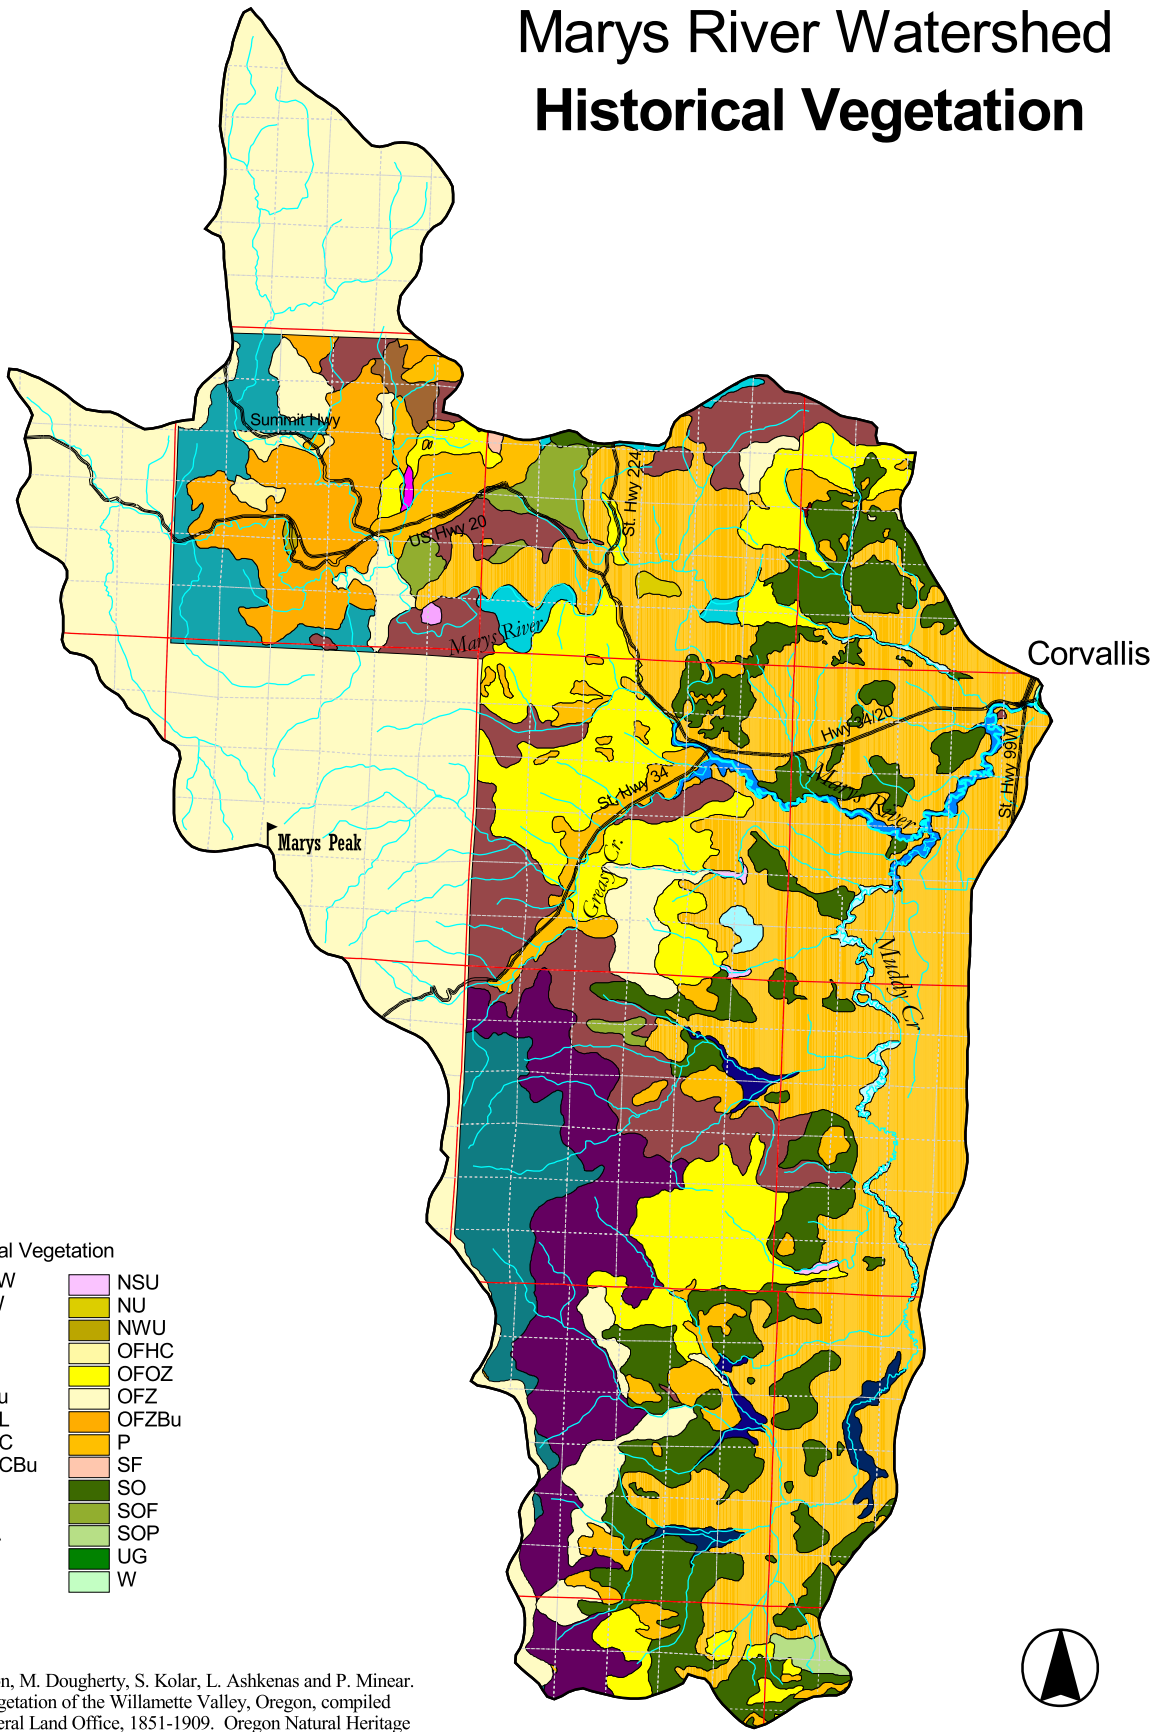

Marys River Watershed Historical Vegetation

Christy, J.A., E. Alverson, M. Dougherty, S. Kolar, L. Ashkenas and P. Minear. 1999. Presettlement vegetation of the Willamette Valley, Oregon, compiled from records of the General Land Office, 1851-1909. Oregon Natural Heritage Program, Portland.