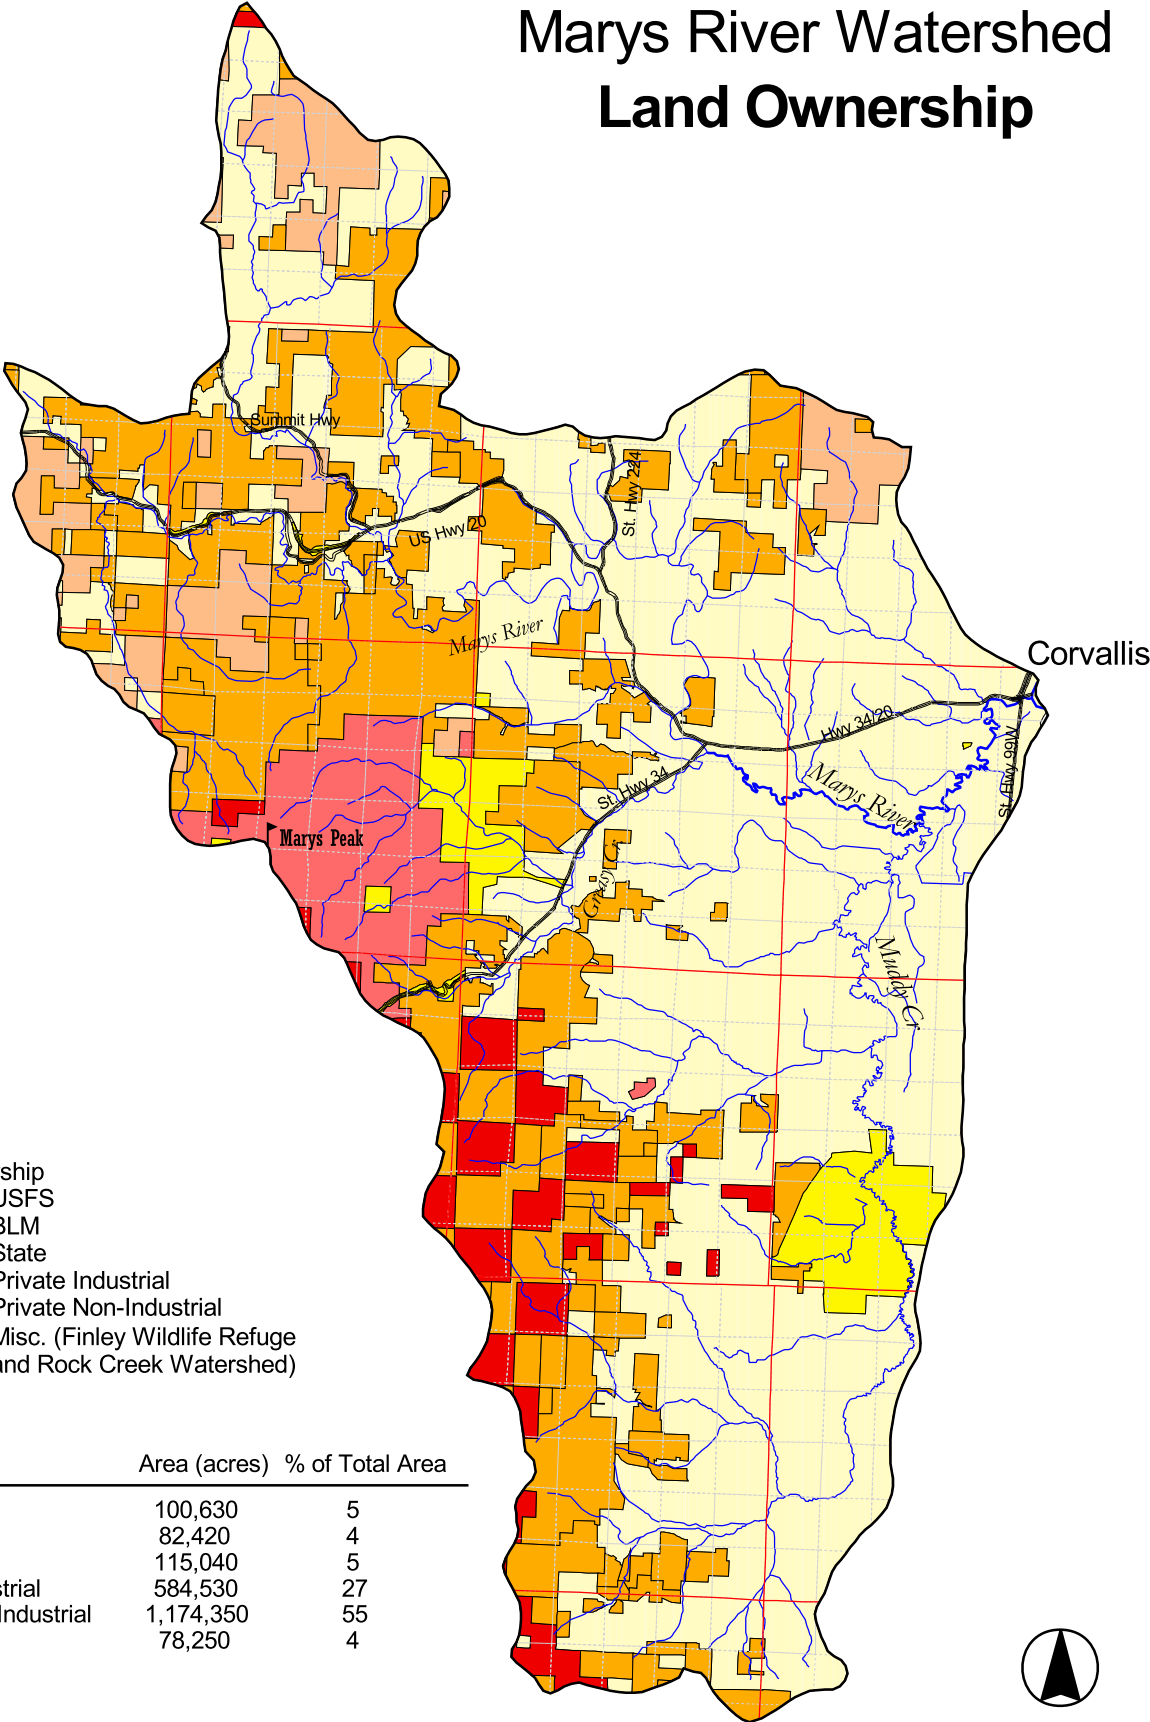

Marys River Watershed Land Ownership

- Ownership
- USFS
 - BLM
 - State
 - Private Industrial
 - Private Non-Industrial
 - Misc. (Finley Wildlife Refuge and Rock Creek Watershed)

Ownership	Area (acres)	% of Total Area
USFS	100,630	5
BLM	82,420	4
State	115,040	5
Private Industrial	584,530	27
Private Non-Industrial	1,174,350	55
Misc.	78,250	4