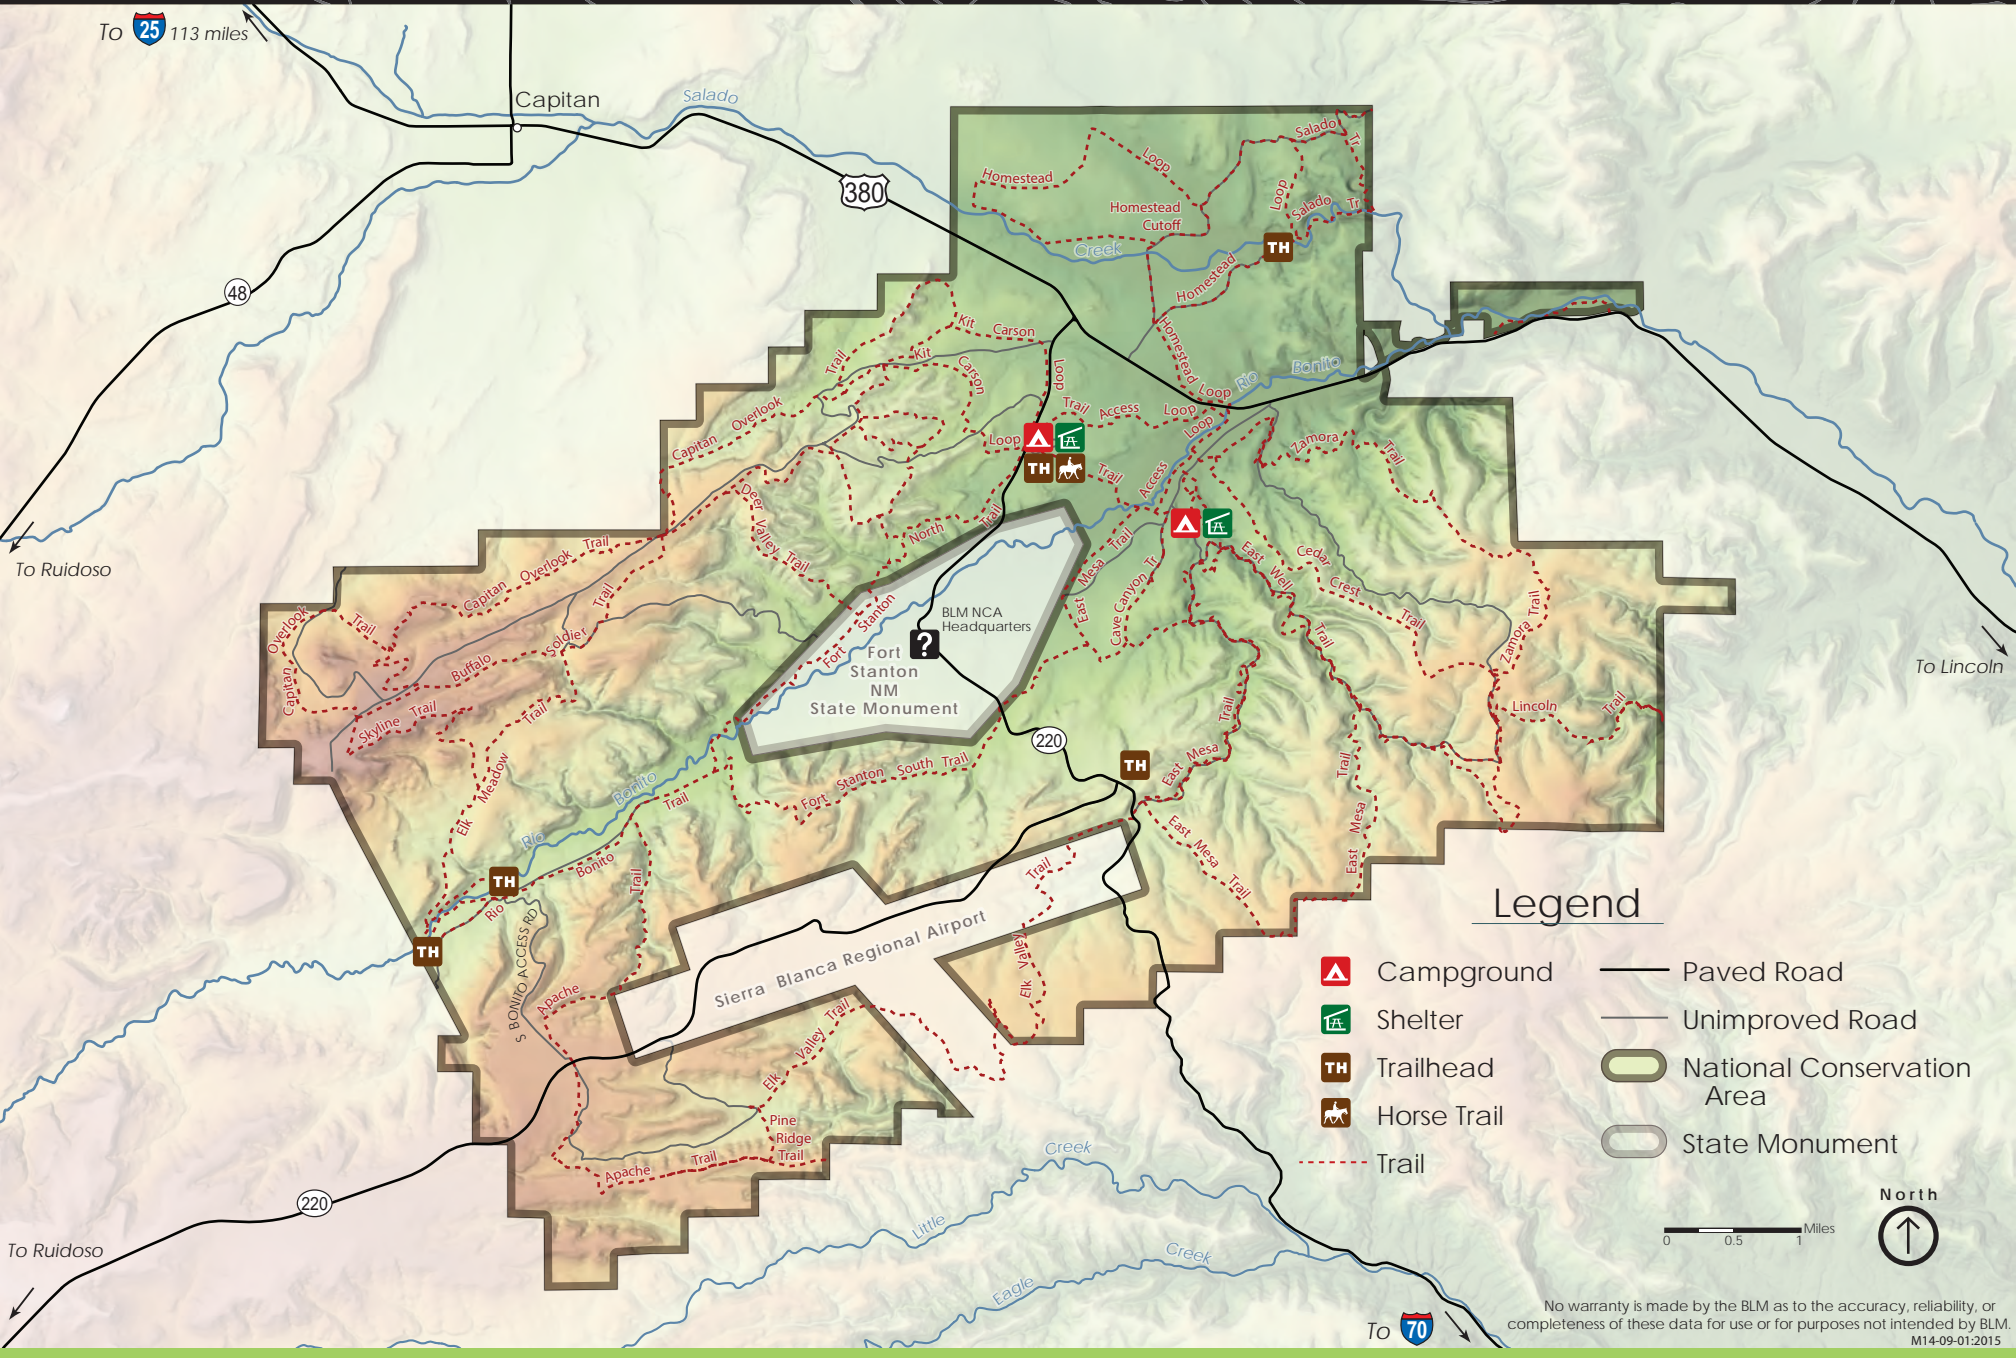

Fort Stanton Snowy River Cave National Conservation Area

Legend

- Campground
- Shelter
- Trailhead
- Horse Trail
- Paved Road
- Unimproved Road
- National Conservation Area
- State Monument
- Trail

No warranty is made by the BLM as to the accuracy, reliability, or completeness of these data for use or for purposes not intended by BLM. M14-09-01:2015