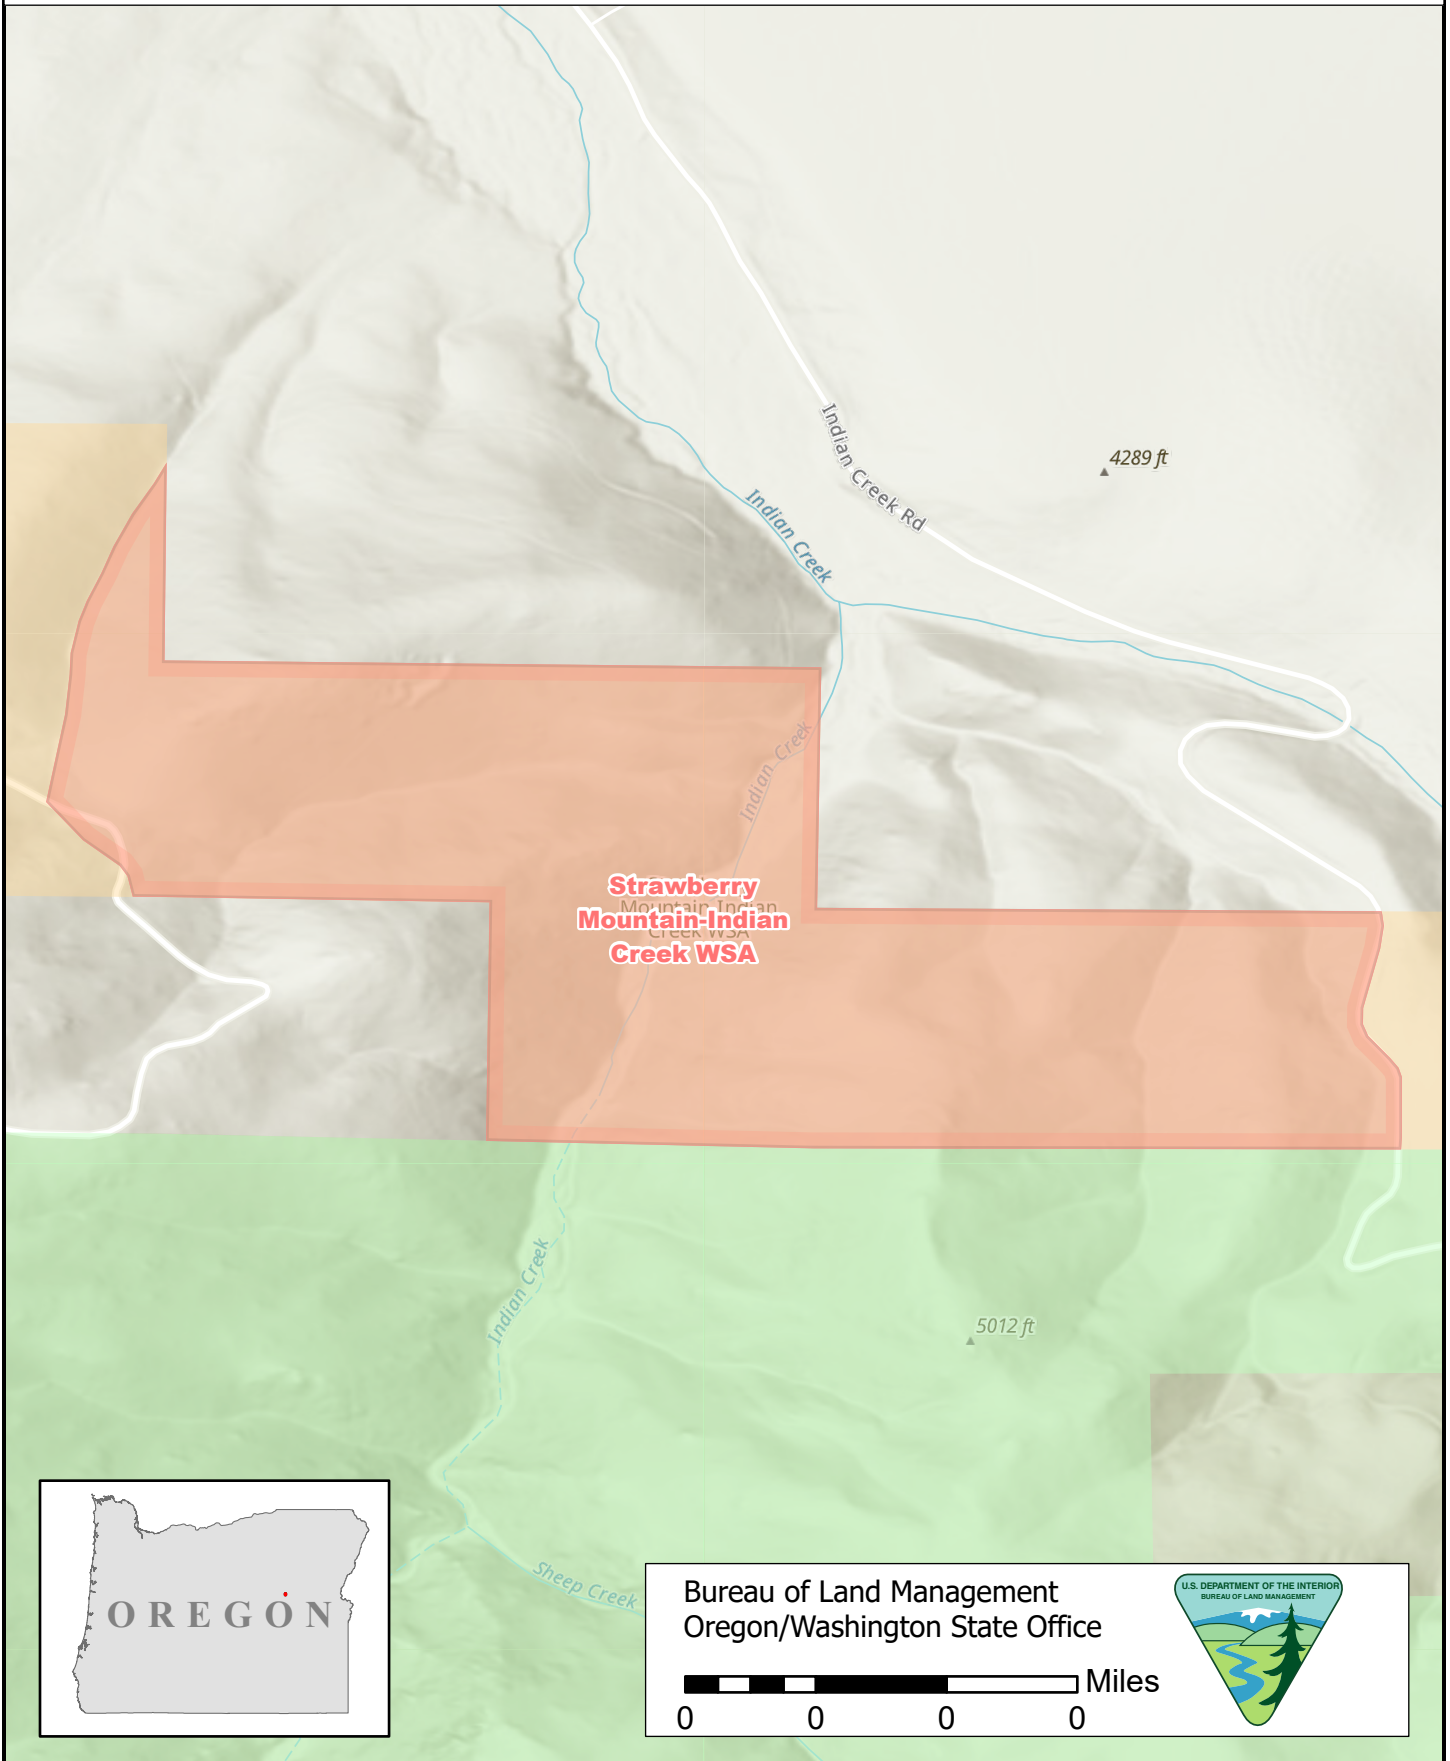

Strawberry Mountain-Indian Creek WSA

Bureau of Land Management
Oregon/Washington State Office

0 0 0 0 Miles

U.S. DEPARTMENT OF THE INTERIOR
BUREAU OF LAND MANAGEMENT