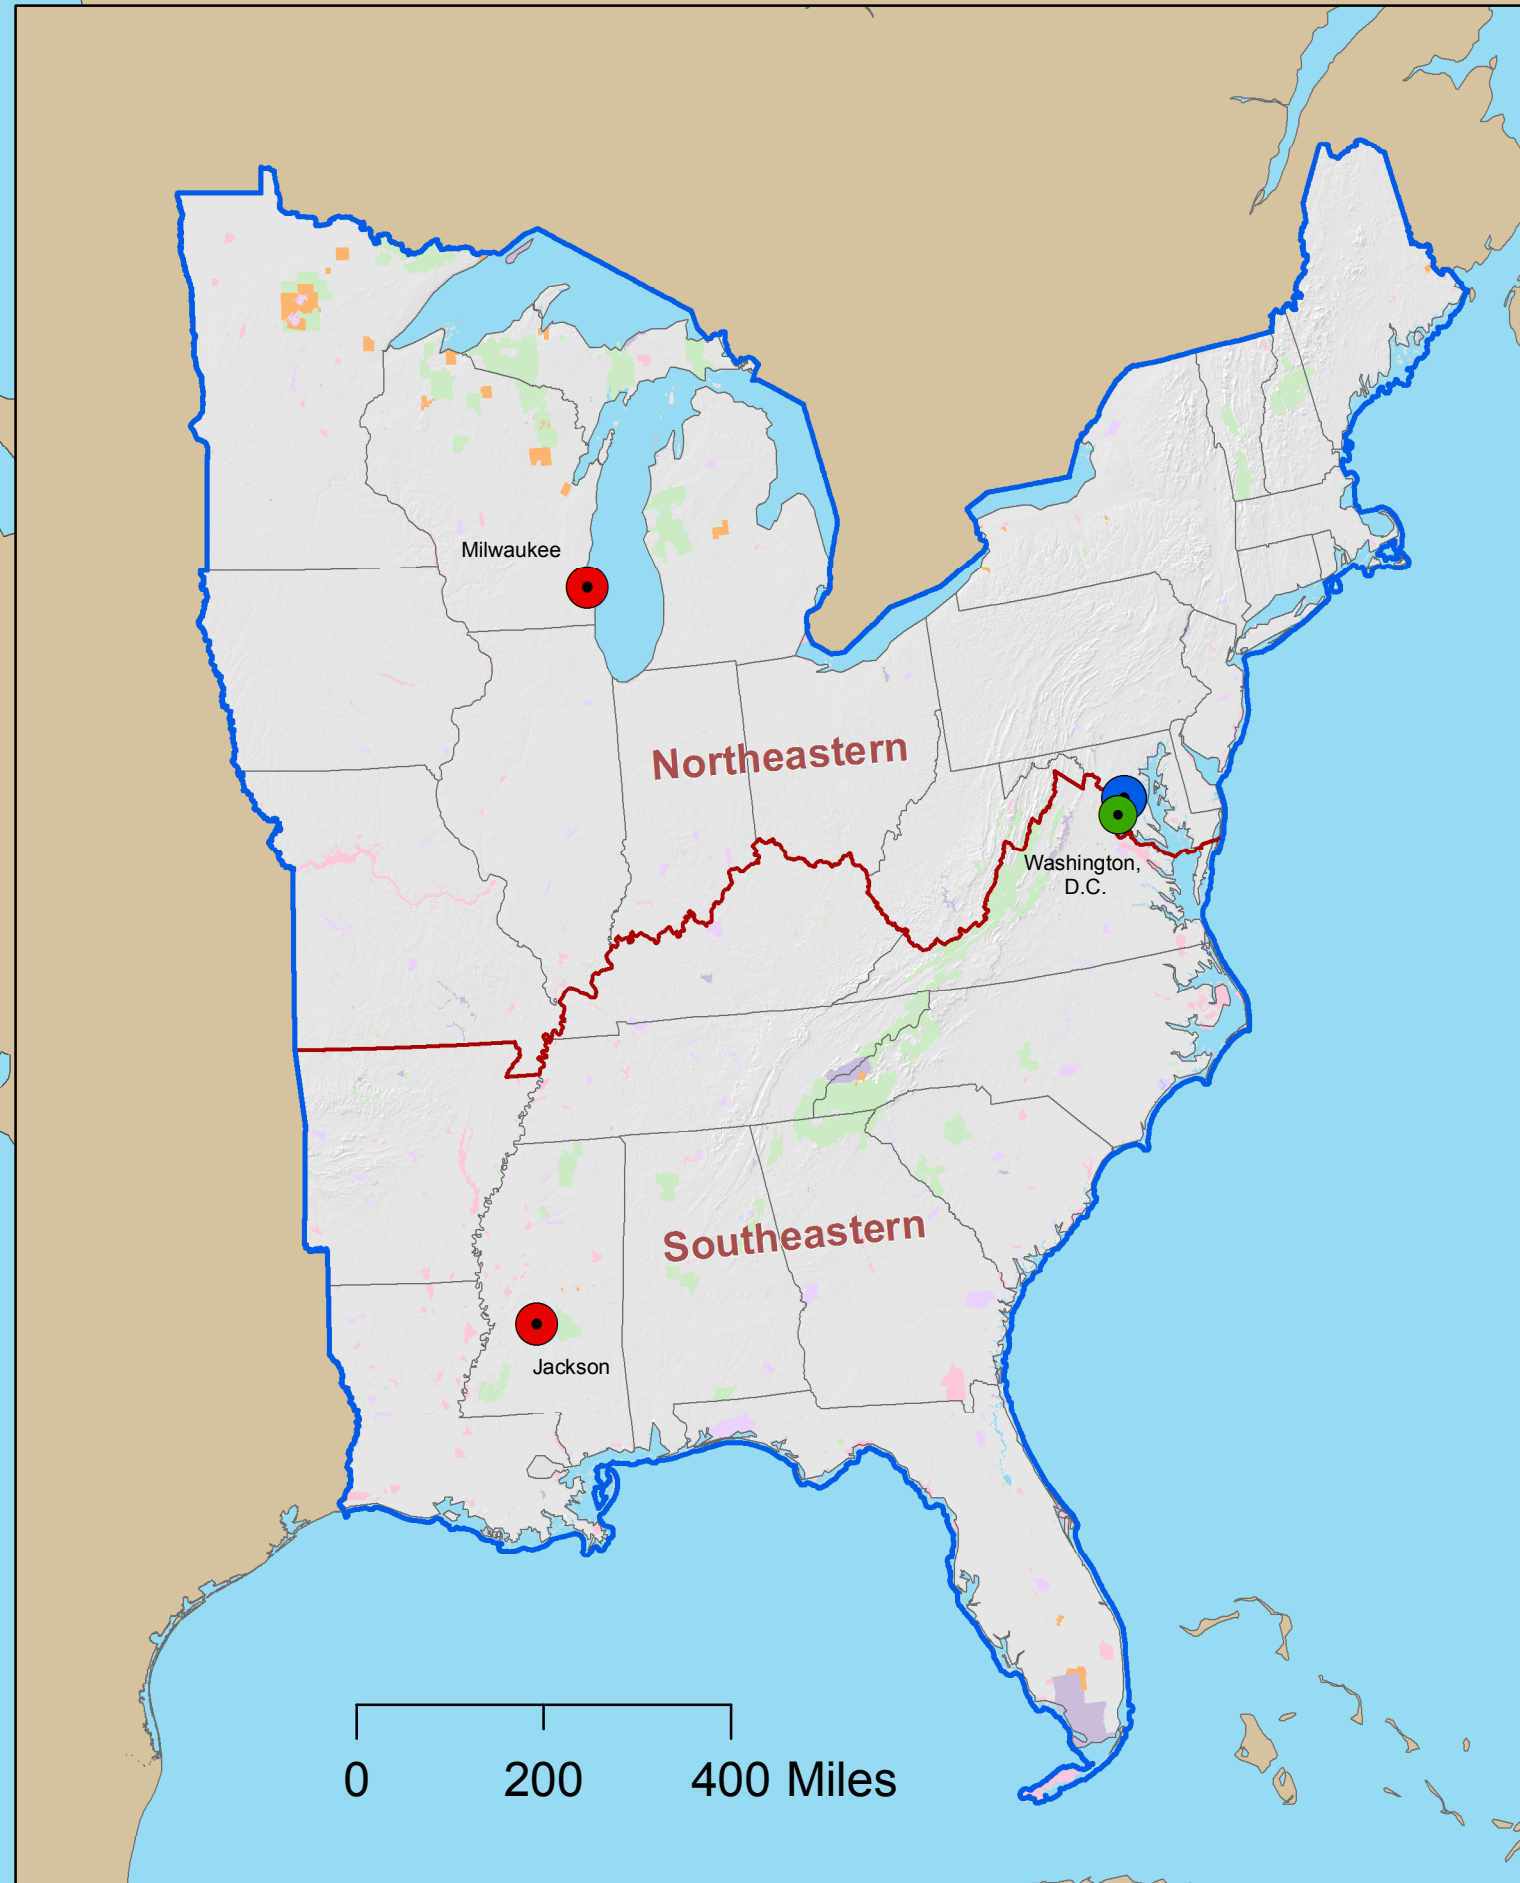

BLM Offices

- State
- State/District
- State/Field
- State/District/Field
- District
- District/Field
- Field

BLM Administrative Unit Boundaries

- BLM State
- BLM District Office
- BLM Field Office

Surface Management Agencies

- Bureau of Land Management
- National Park Service
- US Forest Service
- Indian Reservation
- US Fish and Wildlife
- Bureau of Reclamation
- Department of Defense
- State
- Local Government

0 50 100 Miles