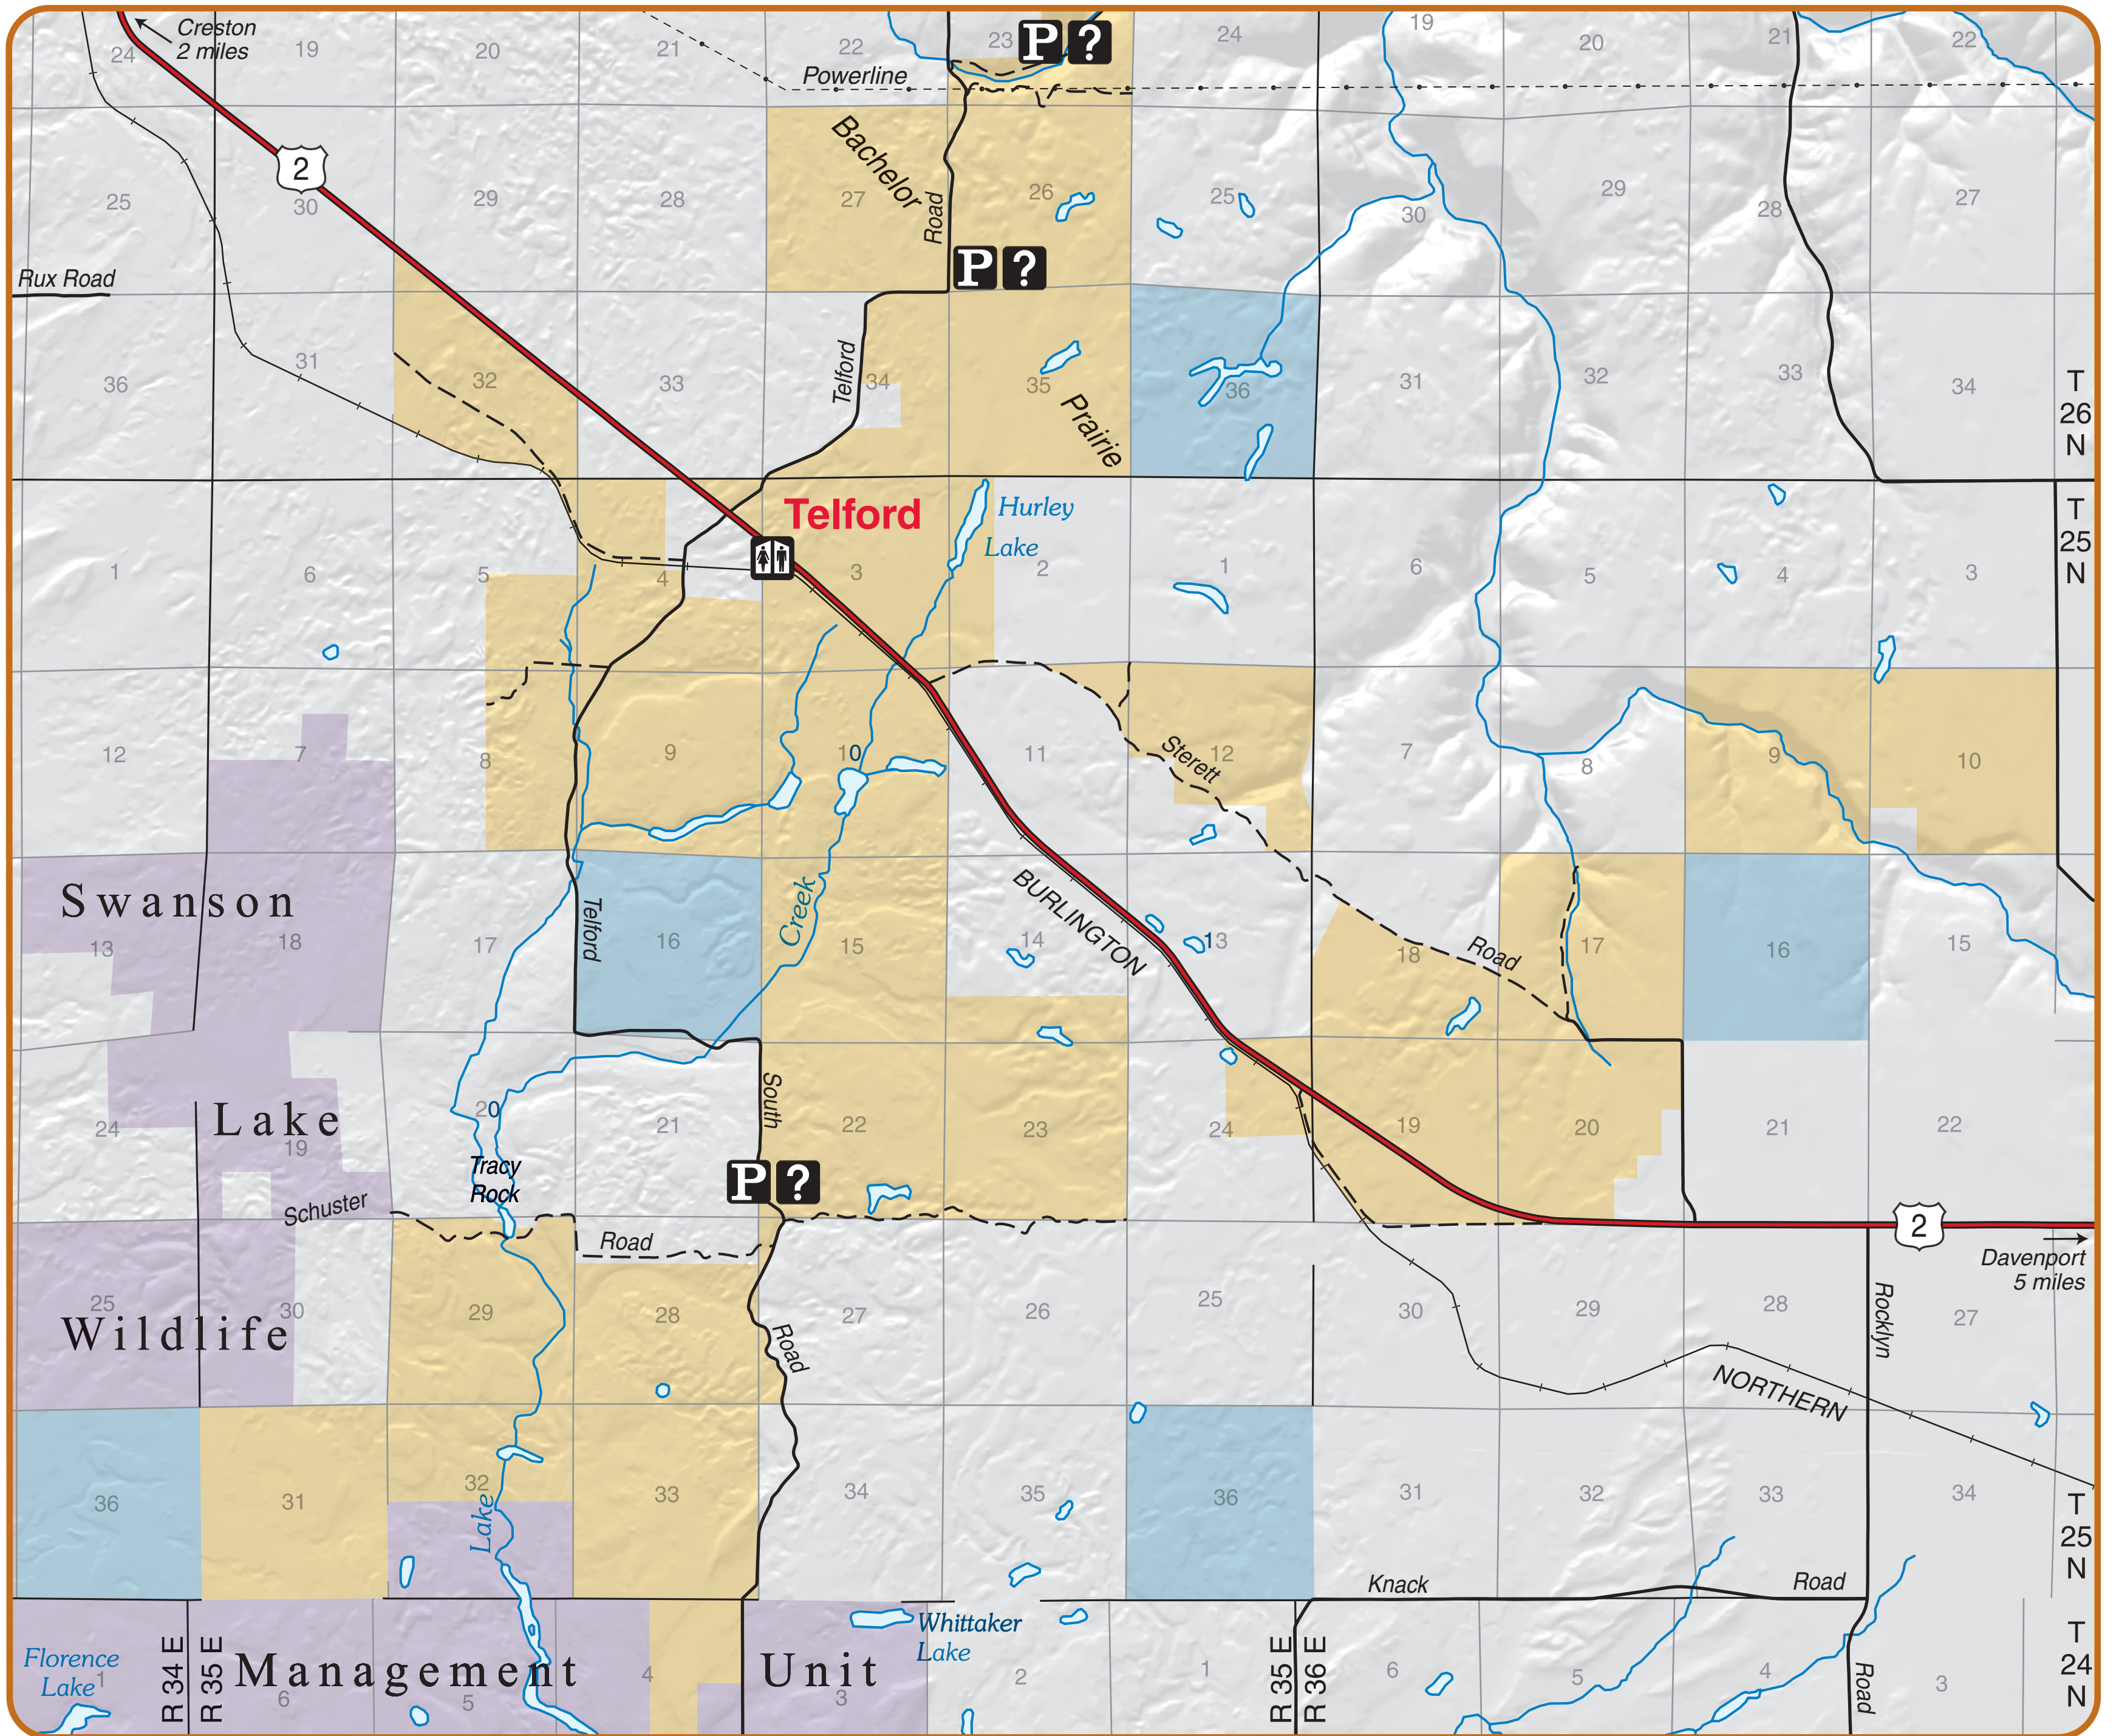

Telford Recreation Area

Recreation Opportunities

LEGEND

Recreation	Transportation	Administered Land
Information	U.S. Highway	Bureau of Land Management
Parking	Improved Road	Washington Dept. of Natural Resources
Restrooms	Other Road or Trail, Access as Designated	Washington Dept. of Fish and Wildlife
		Private or Other

**U. S. Department of the Interior
Bureau of Land Management
Spokane District
1103 N. Fancher
Spokane, WA 99212
(509) 536-1200**

It is unlawful to trespass on private lands. State hunting and fishing regulations apply to private lands. Landowners are not required to post or fence their lands. Check with private landowners before entering their property.