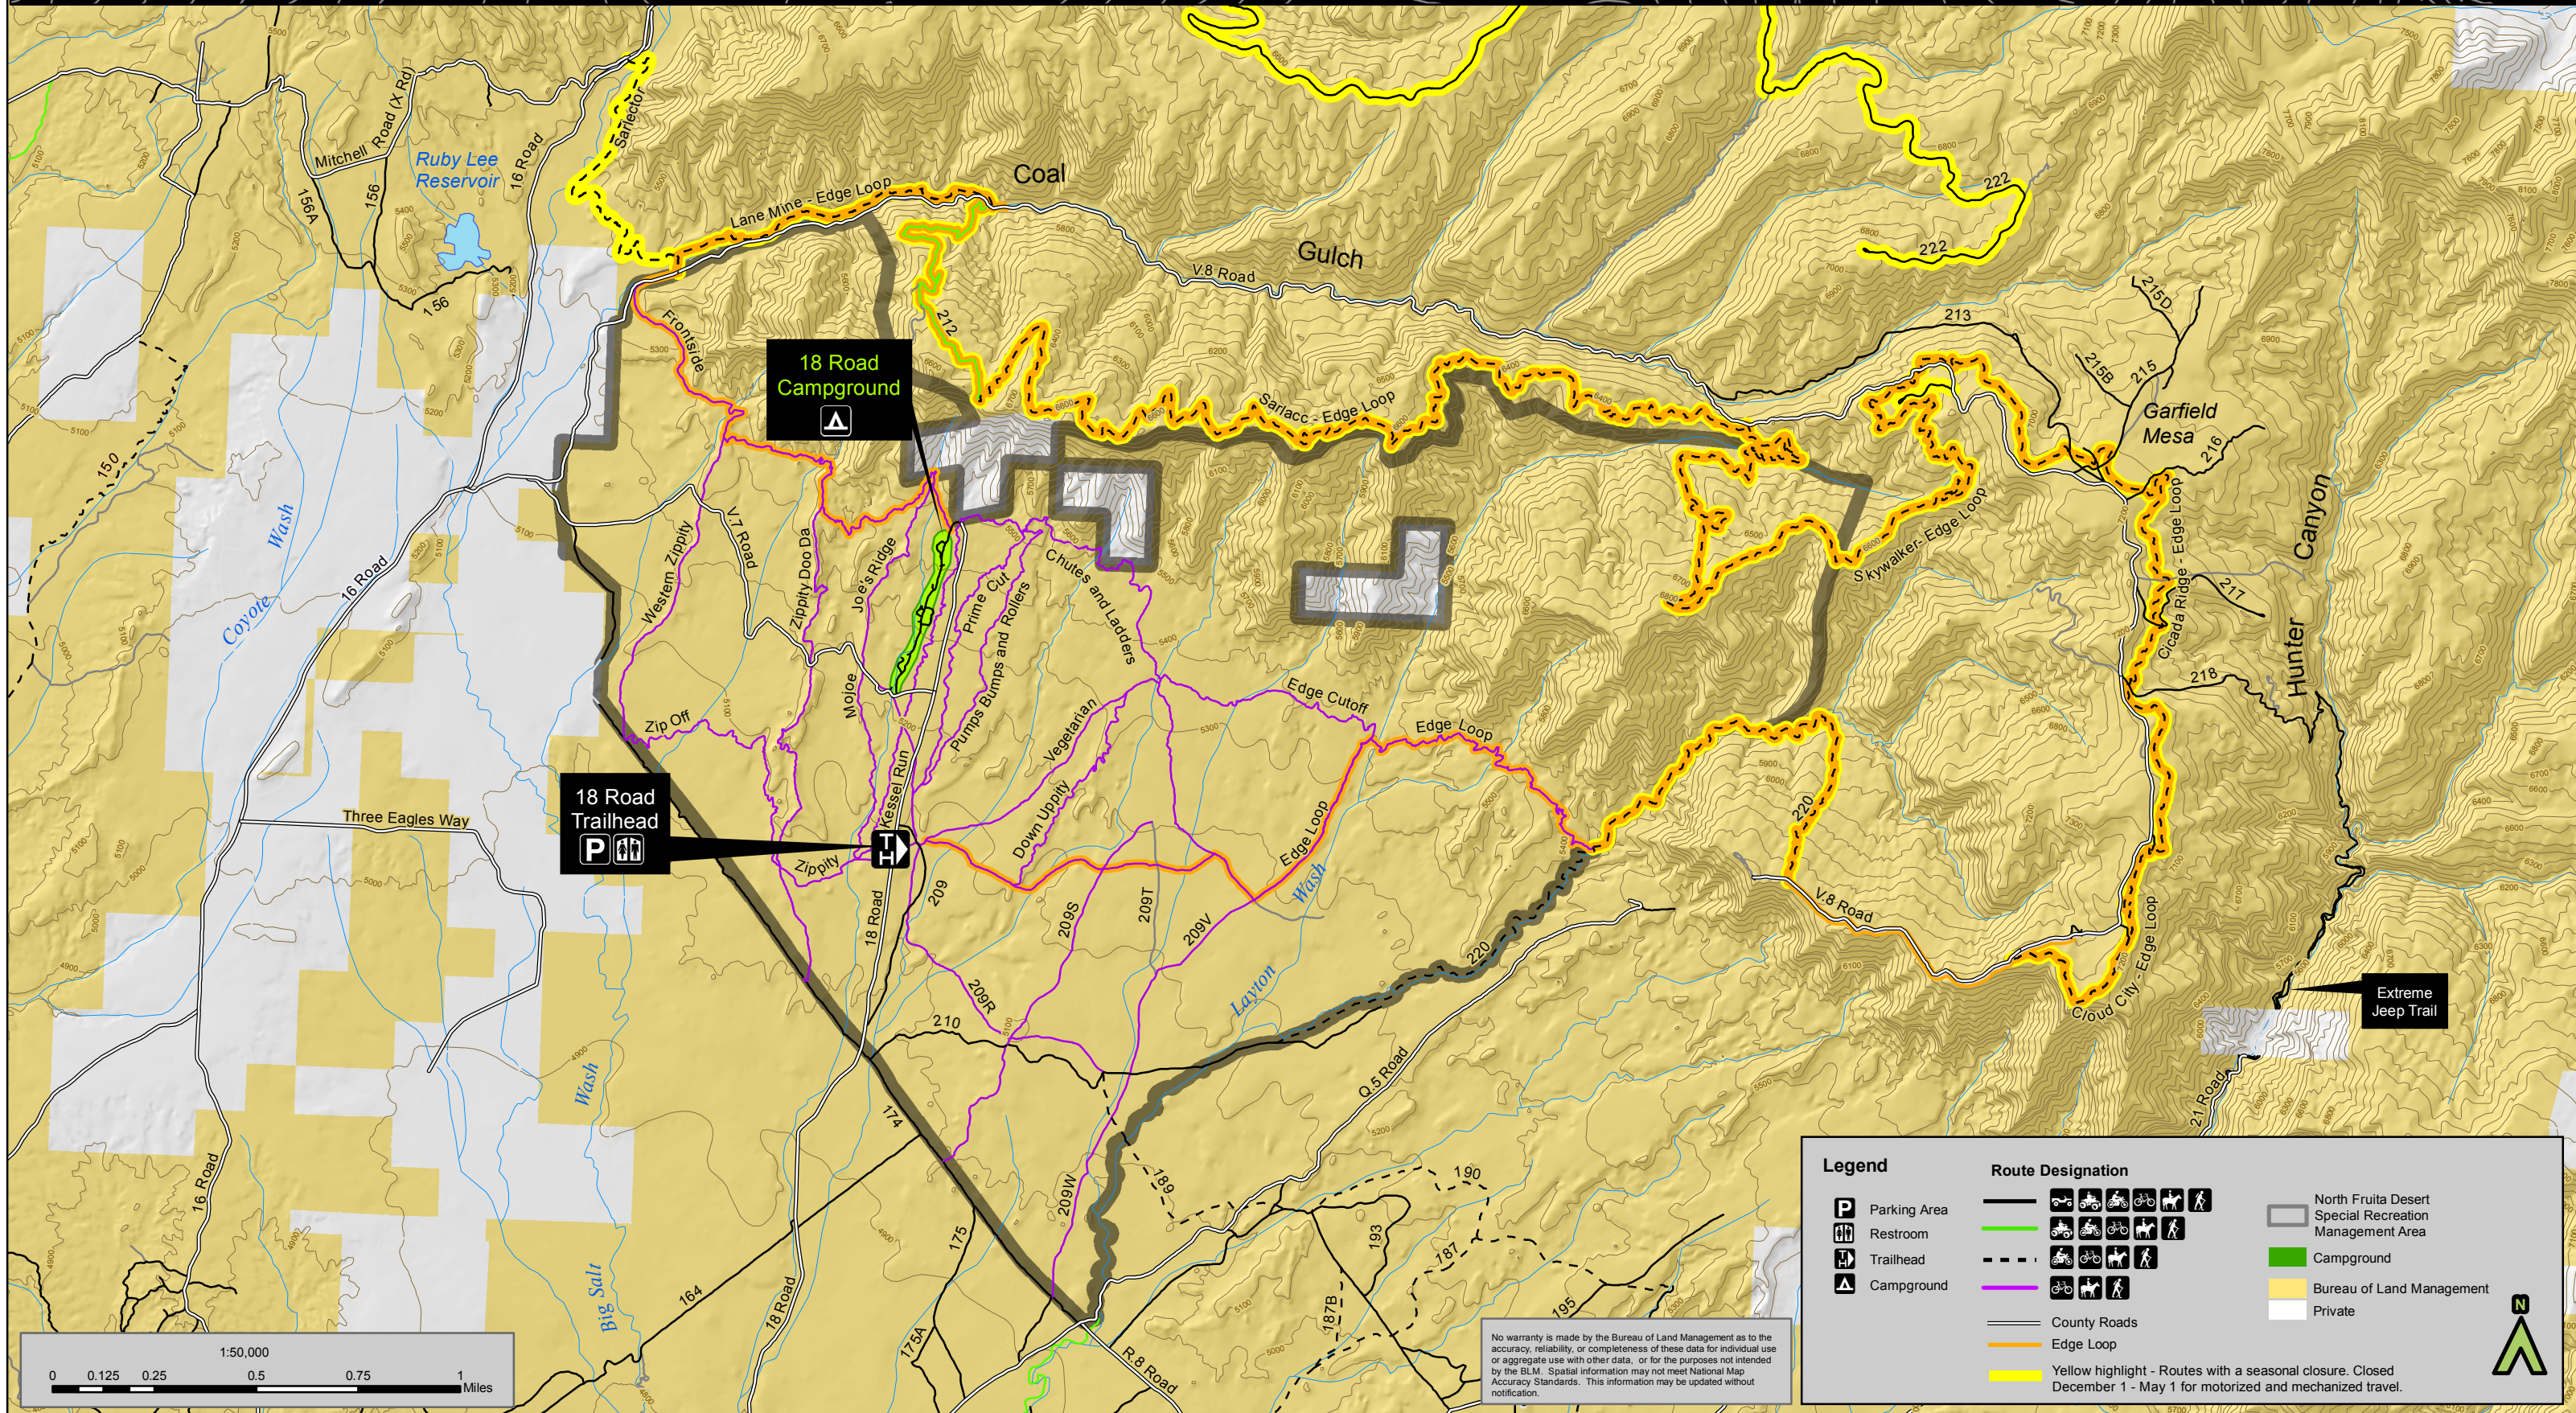

North Fruita Desert Special Recreation Management Area (18 Road Trails)