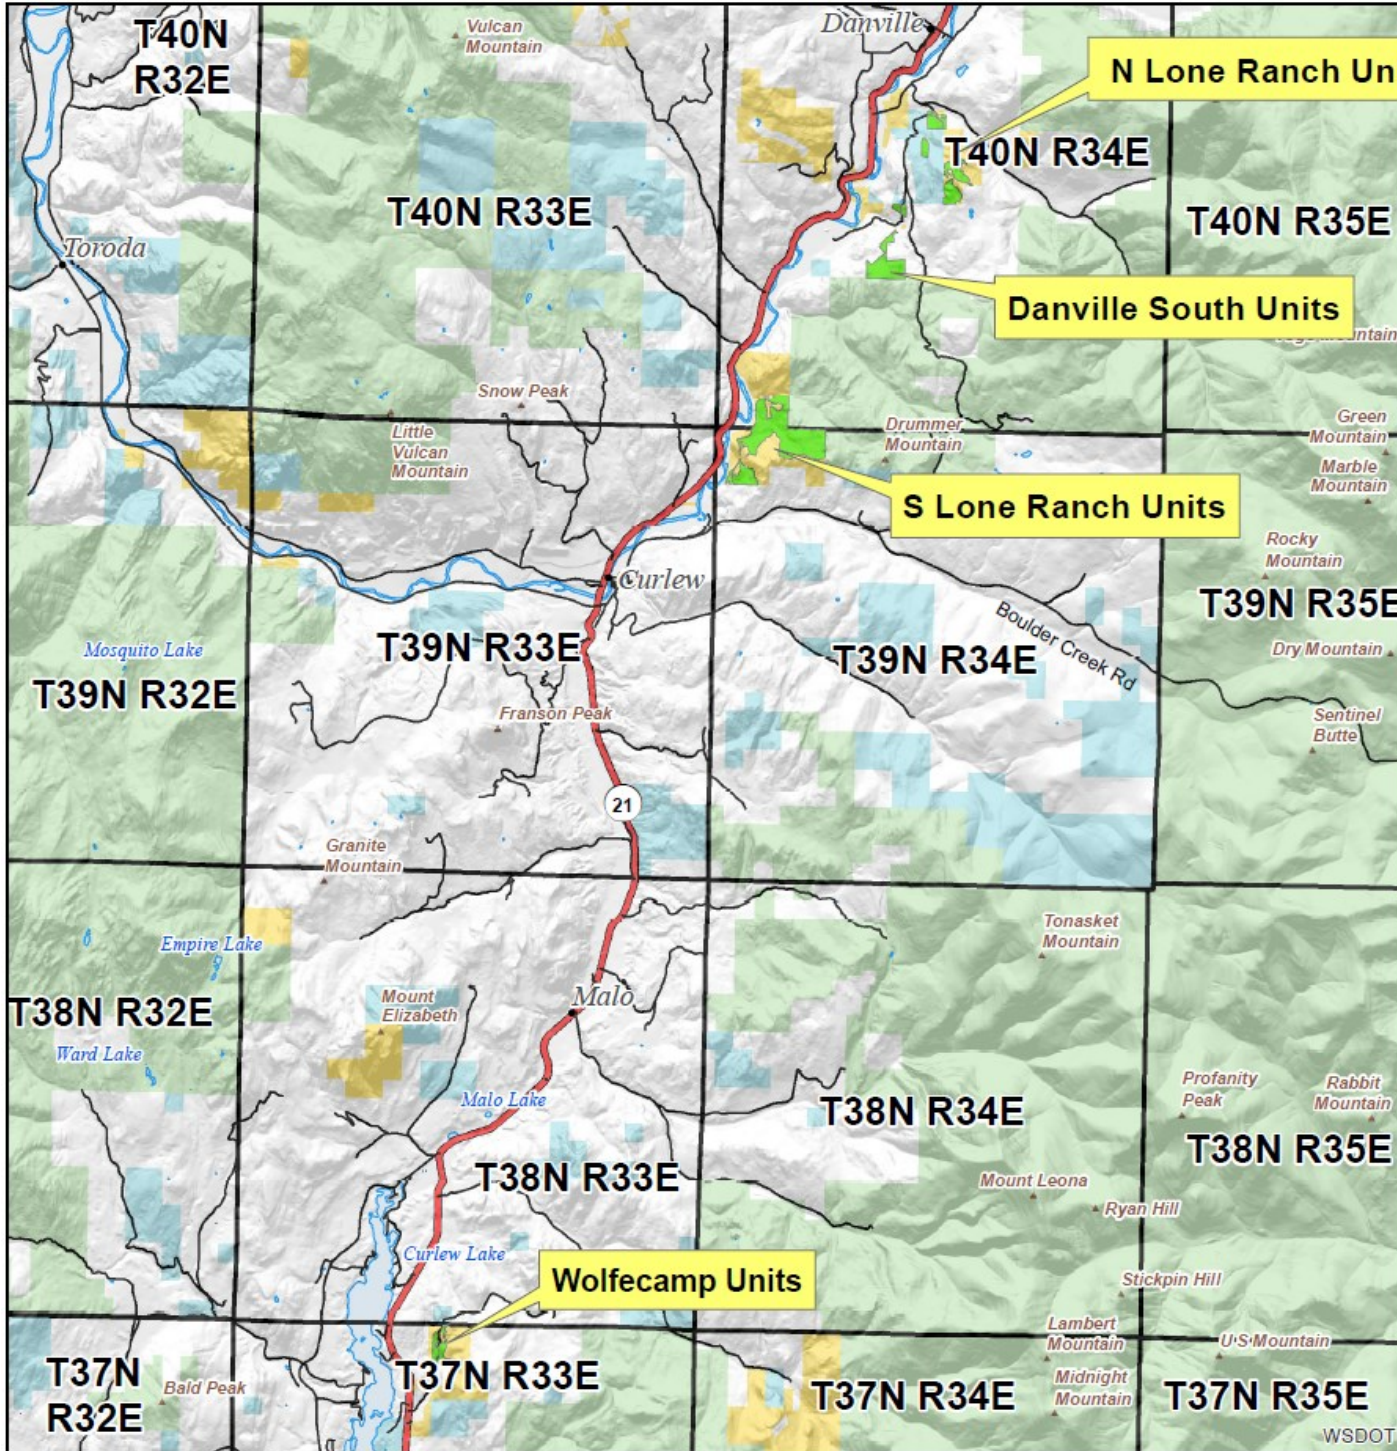

Lone Wolf T.S. Location Map

Legend

- City
- W County Seat
- U State Capital County Seat
- ▲ GNIS All Summits
- Lone Wolf T.S. Units
- County Road Administration Board (CRAB) Routes
- WSDOT - Local Agency Public Road Routes
- ▭ Townships

Waterbodies

FType, FCode

- Perennial Lake / Reservoir
- Intermittent Lake
- Swamp / Marsh
- Estuary
- Playa

Areas

FType

- Stream/Rivers, Other (Canal Ditch, Spillway, etc.)
- Wash
- Bureau of Land Management
- U.S. Forest Service
- State
- Private/Unknown