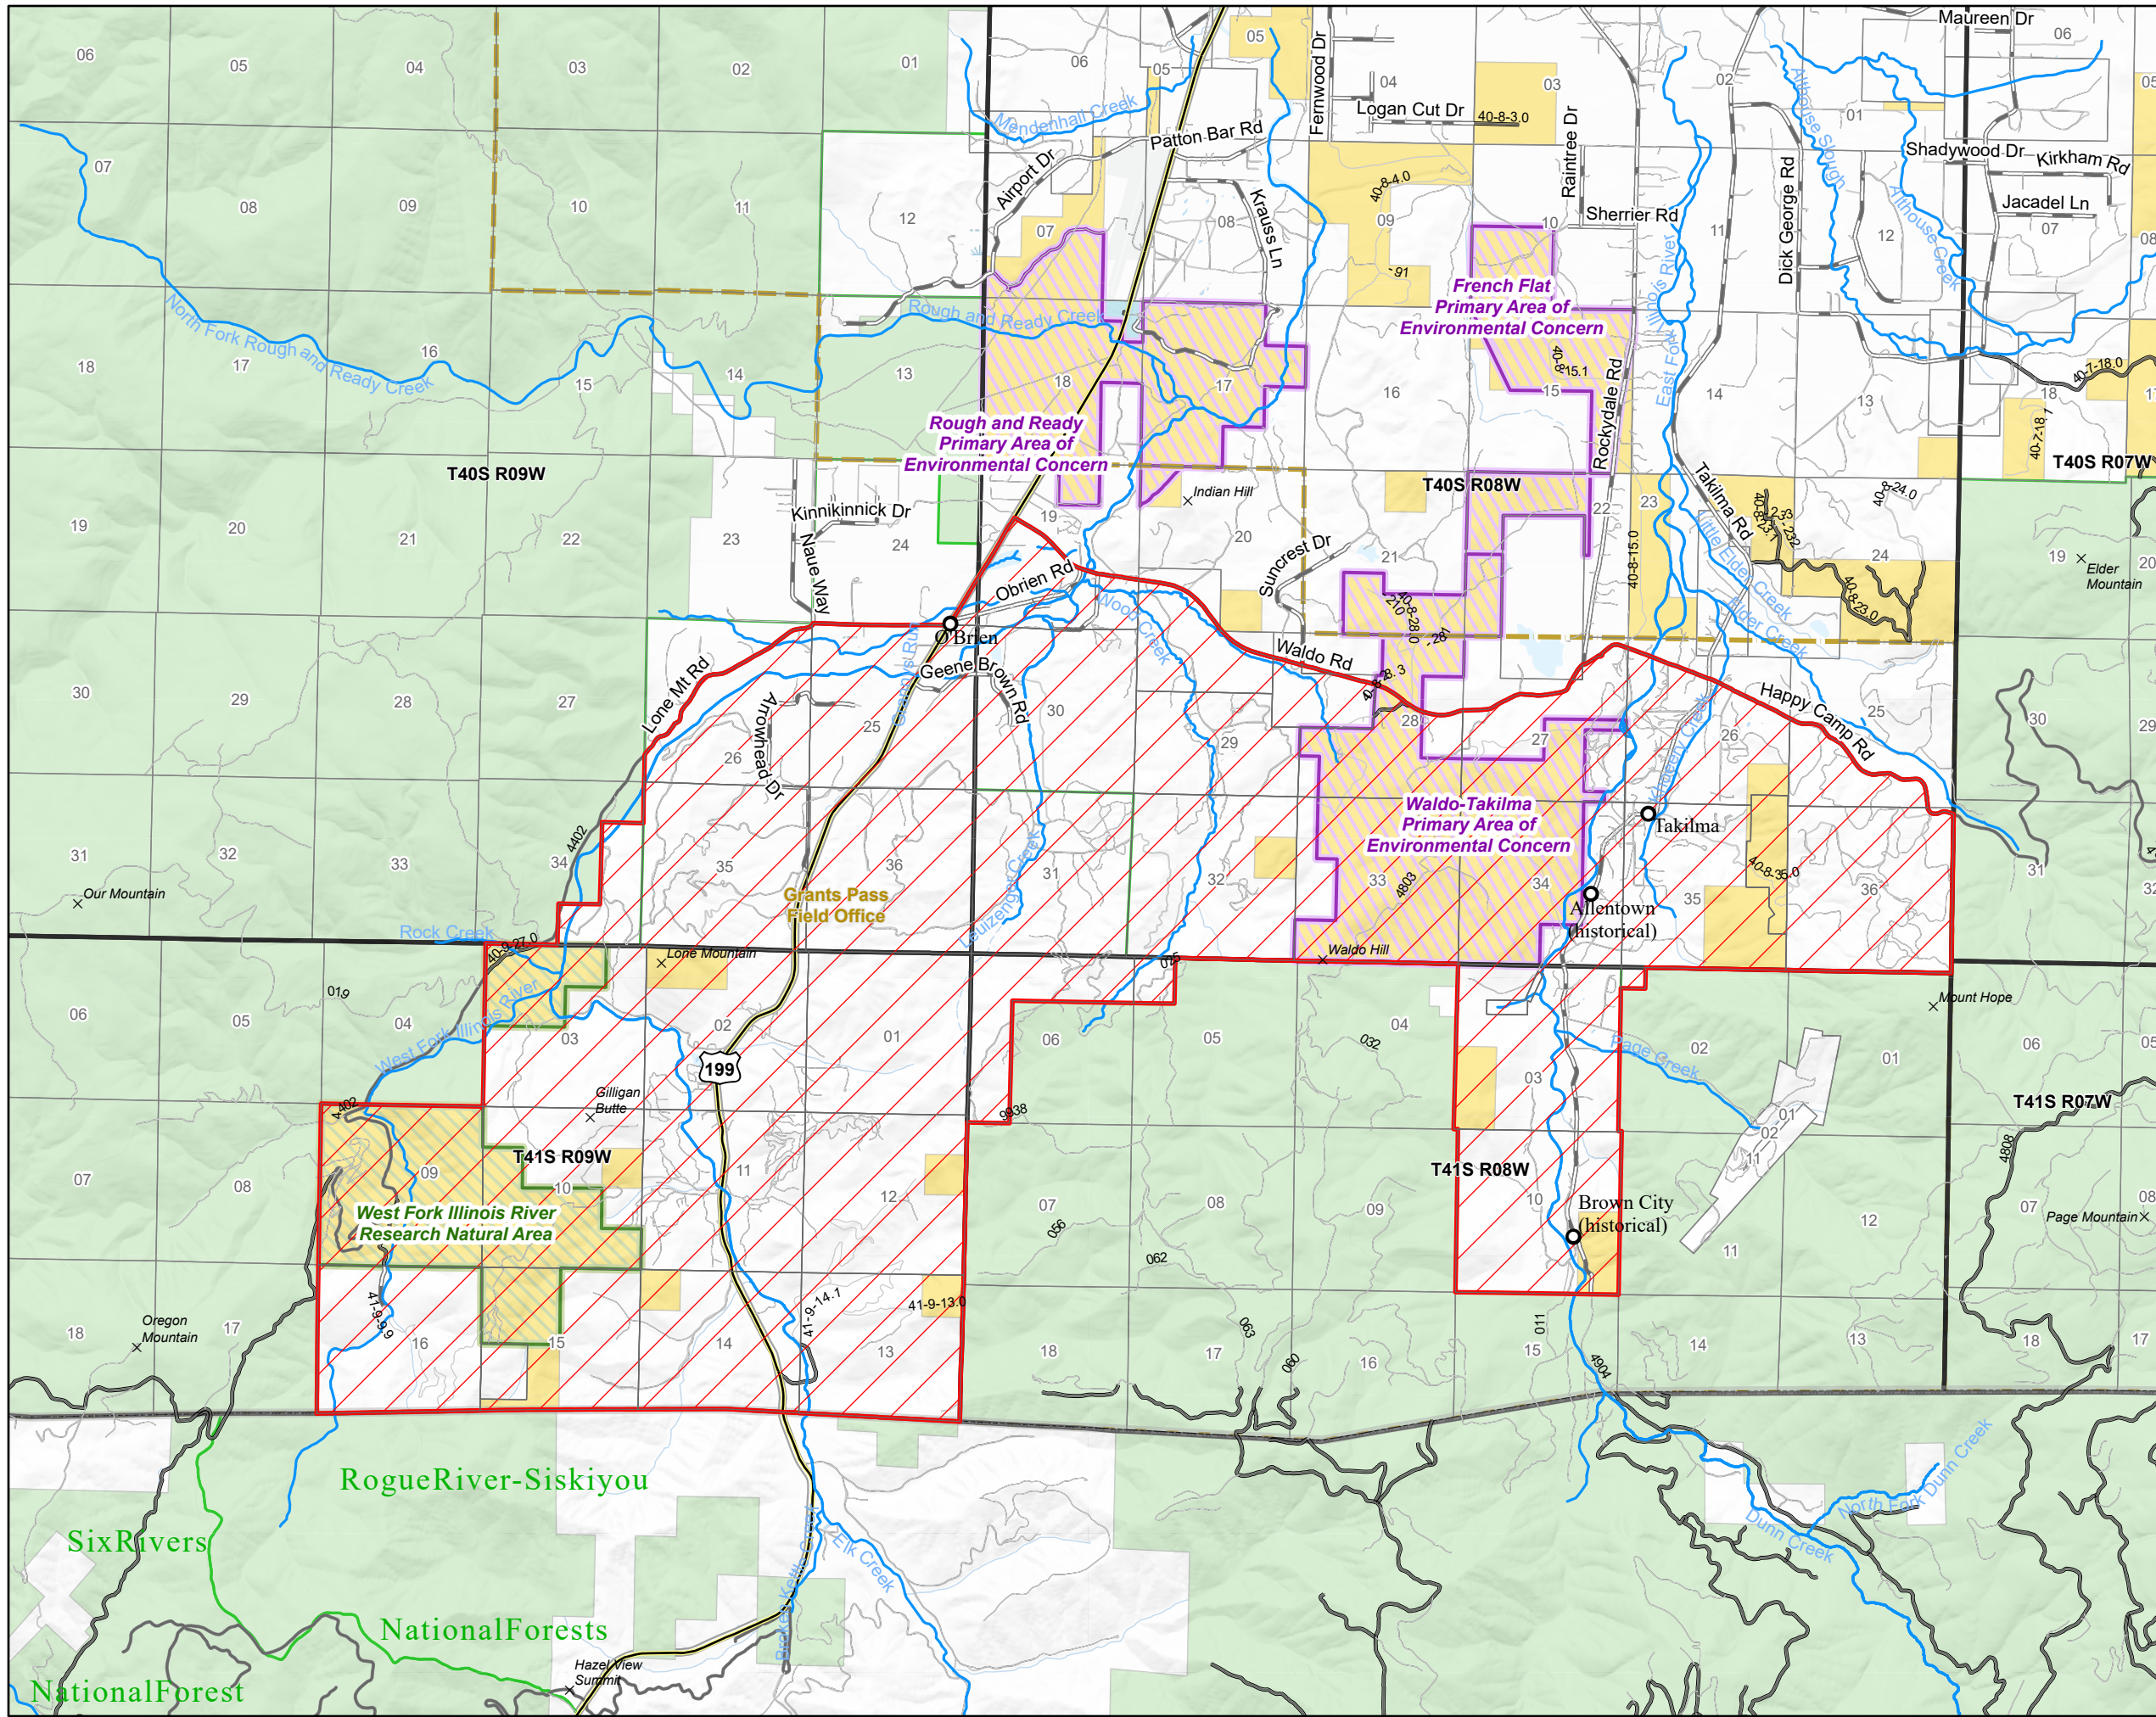

Emergency Closure of Bureau of Land Management Managed Lands

As of 8/24/2023

- Area Closure
- Perennial
- US Highway
- County Road
- Paved Road
- Gravel Road
- Natural/Unk Surface Road
- State Boundary
- Field Office Land Area Boundaries
- National Forest Boundary
- Primary Area of Environmental Concern
- Research Natural Area
- State
- BLM
- USFS
- Private or Unknown

Scale: 1:63,360 or 1" = 1 mile
 Albers Equal Area Projection
 Central Meridian -122.75
 Longitude West from Greenwich, England

No warranty is made by the Bureau of Land Management as to the accuracy, reliability, or completeness of these data for individual or aggregate use with other data. Original data were compiled from various sources and may be updated without notification.