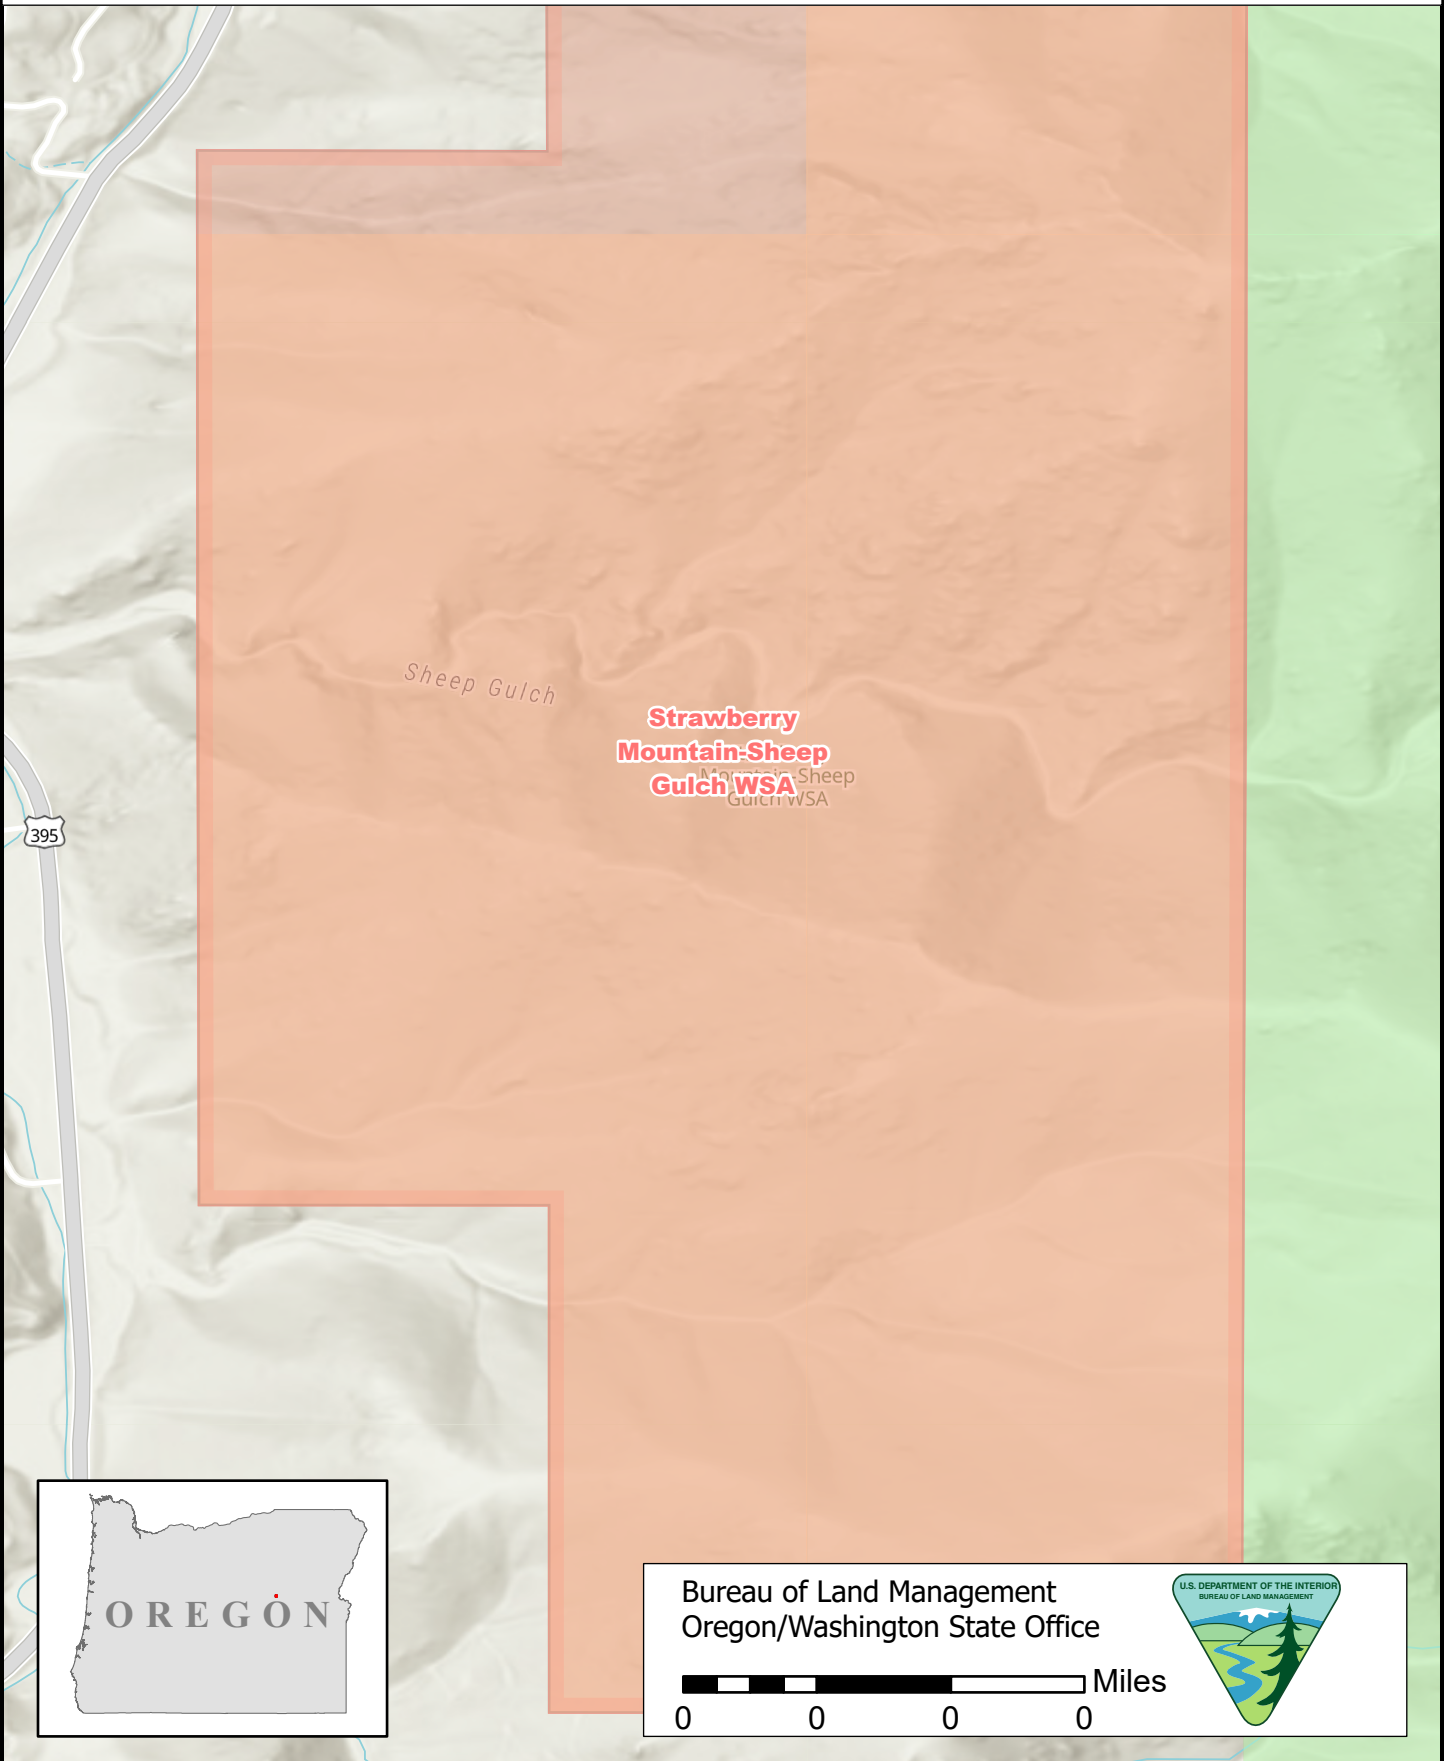

Strawberry Mountain-Sheep Gulch WSA

**Strawberry
Mountain-Sheep
Gulch WSA**

Sheep Gulch

395

OREGON

Bureau of Land Management
Oregon/Washington State Office

0 0 0 0 Miles