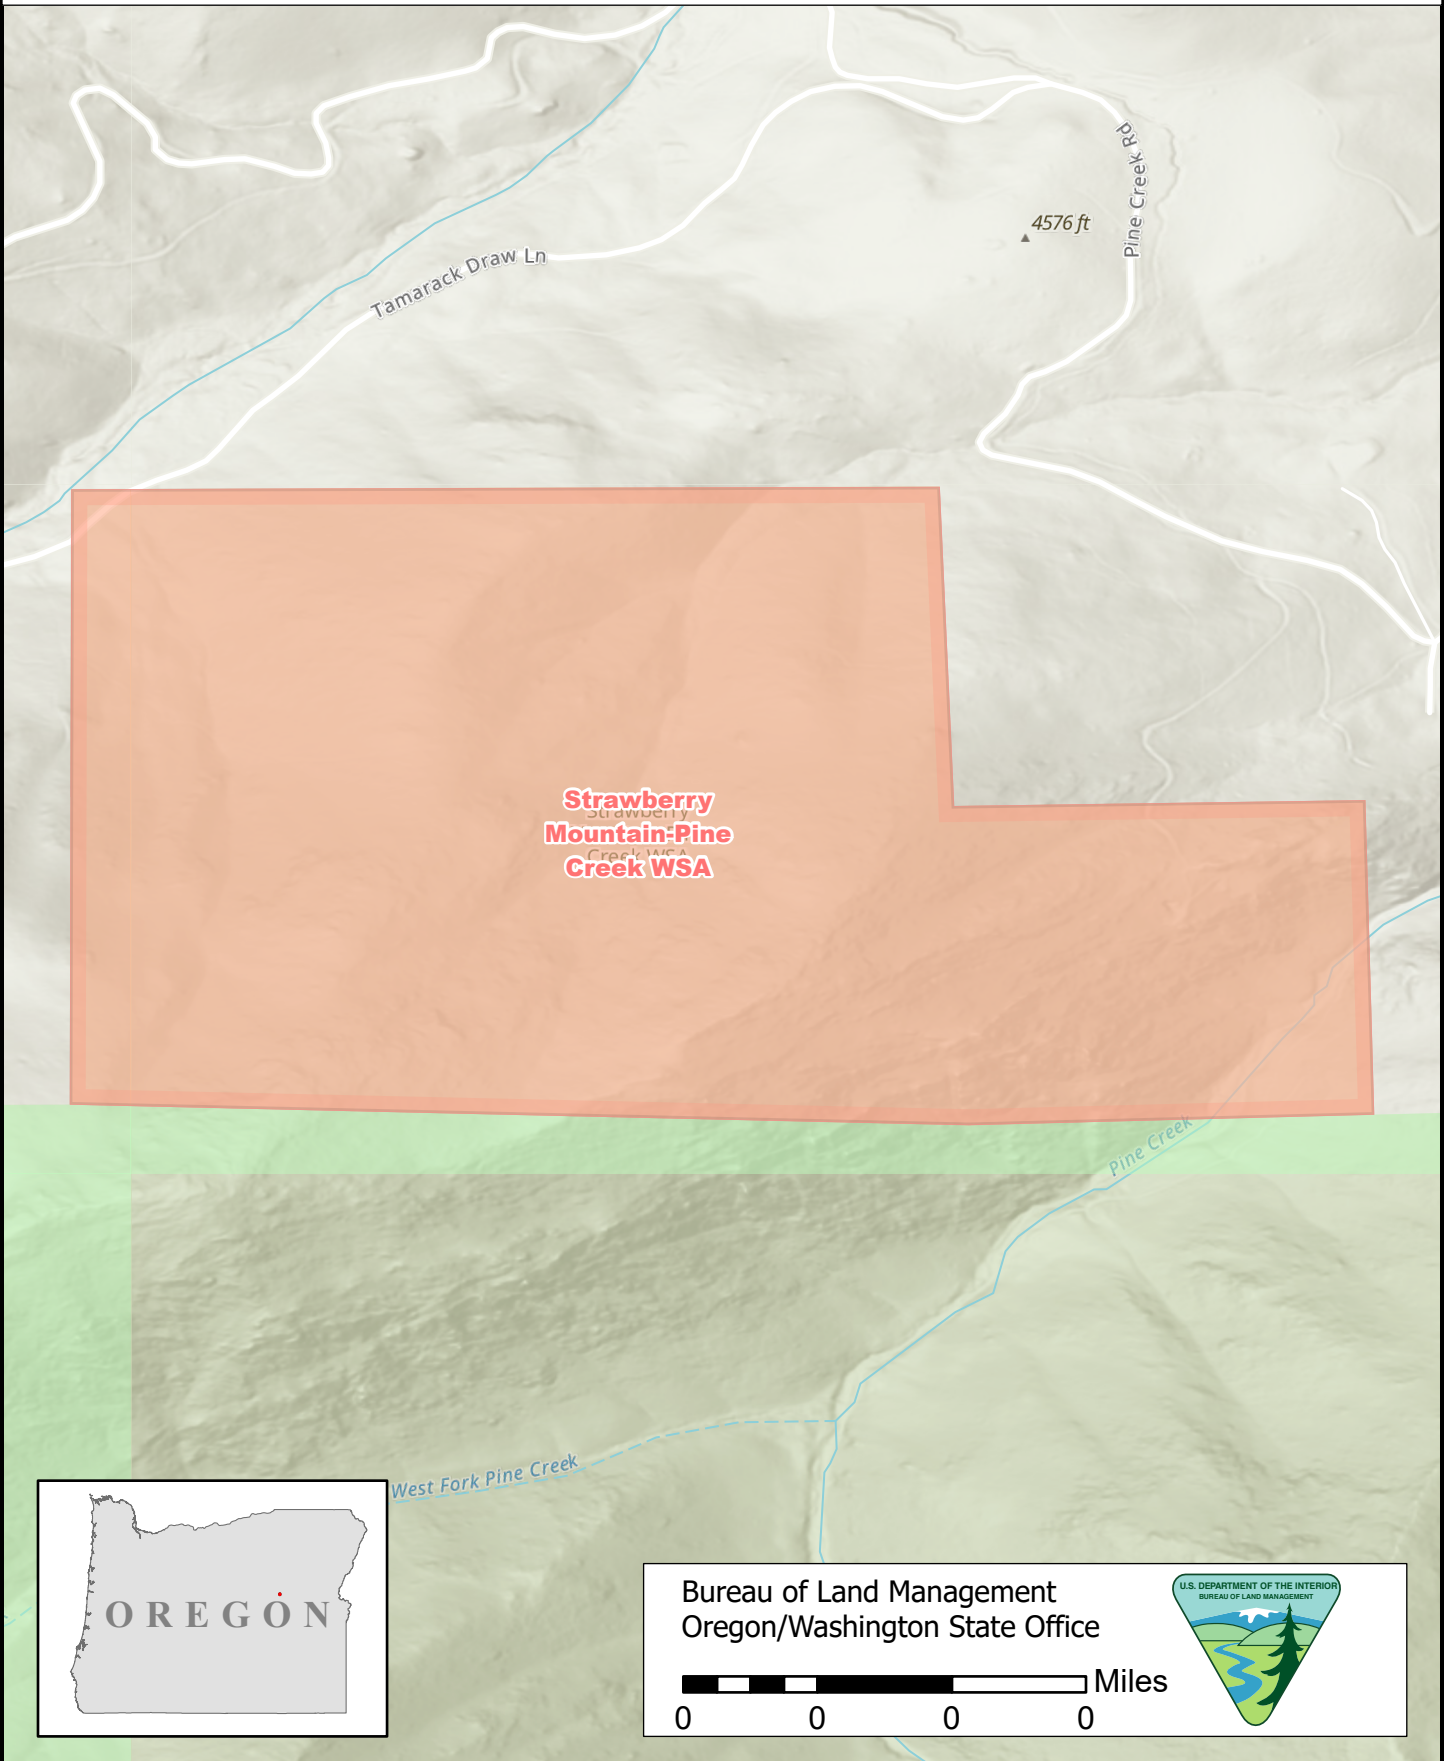

Strawberry Mountain-Pine Creek WSA

**Strawberry
Mountain-Pine
Creek WSA**

Bureau of Land Management
Oregon/Washington State Office

0 0 0 0 Miles

U.S. DEPARTMENT OF THE INTERIOR
BUREAU OF LAND MANAGEMENT