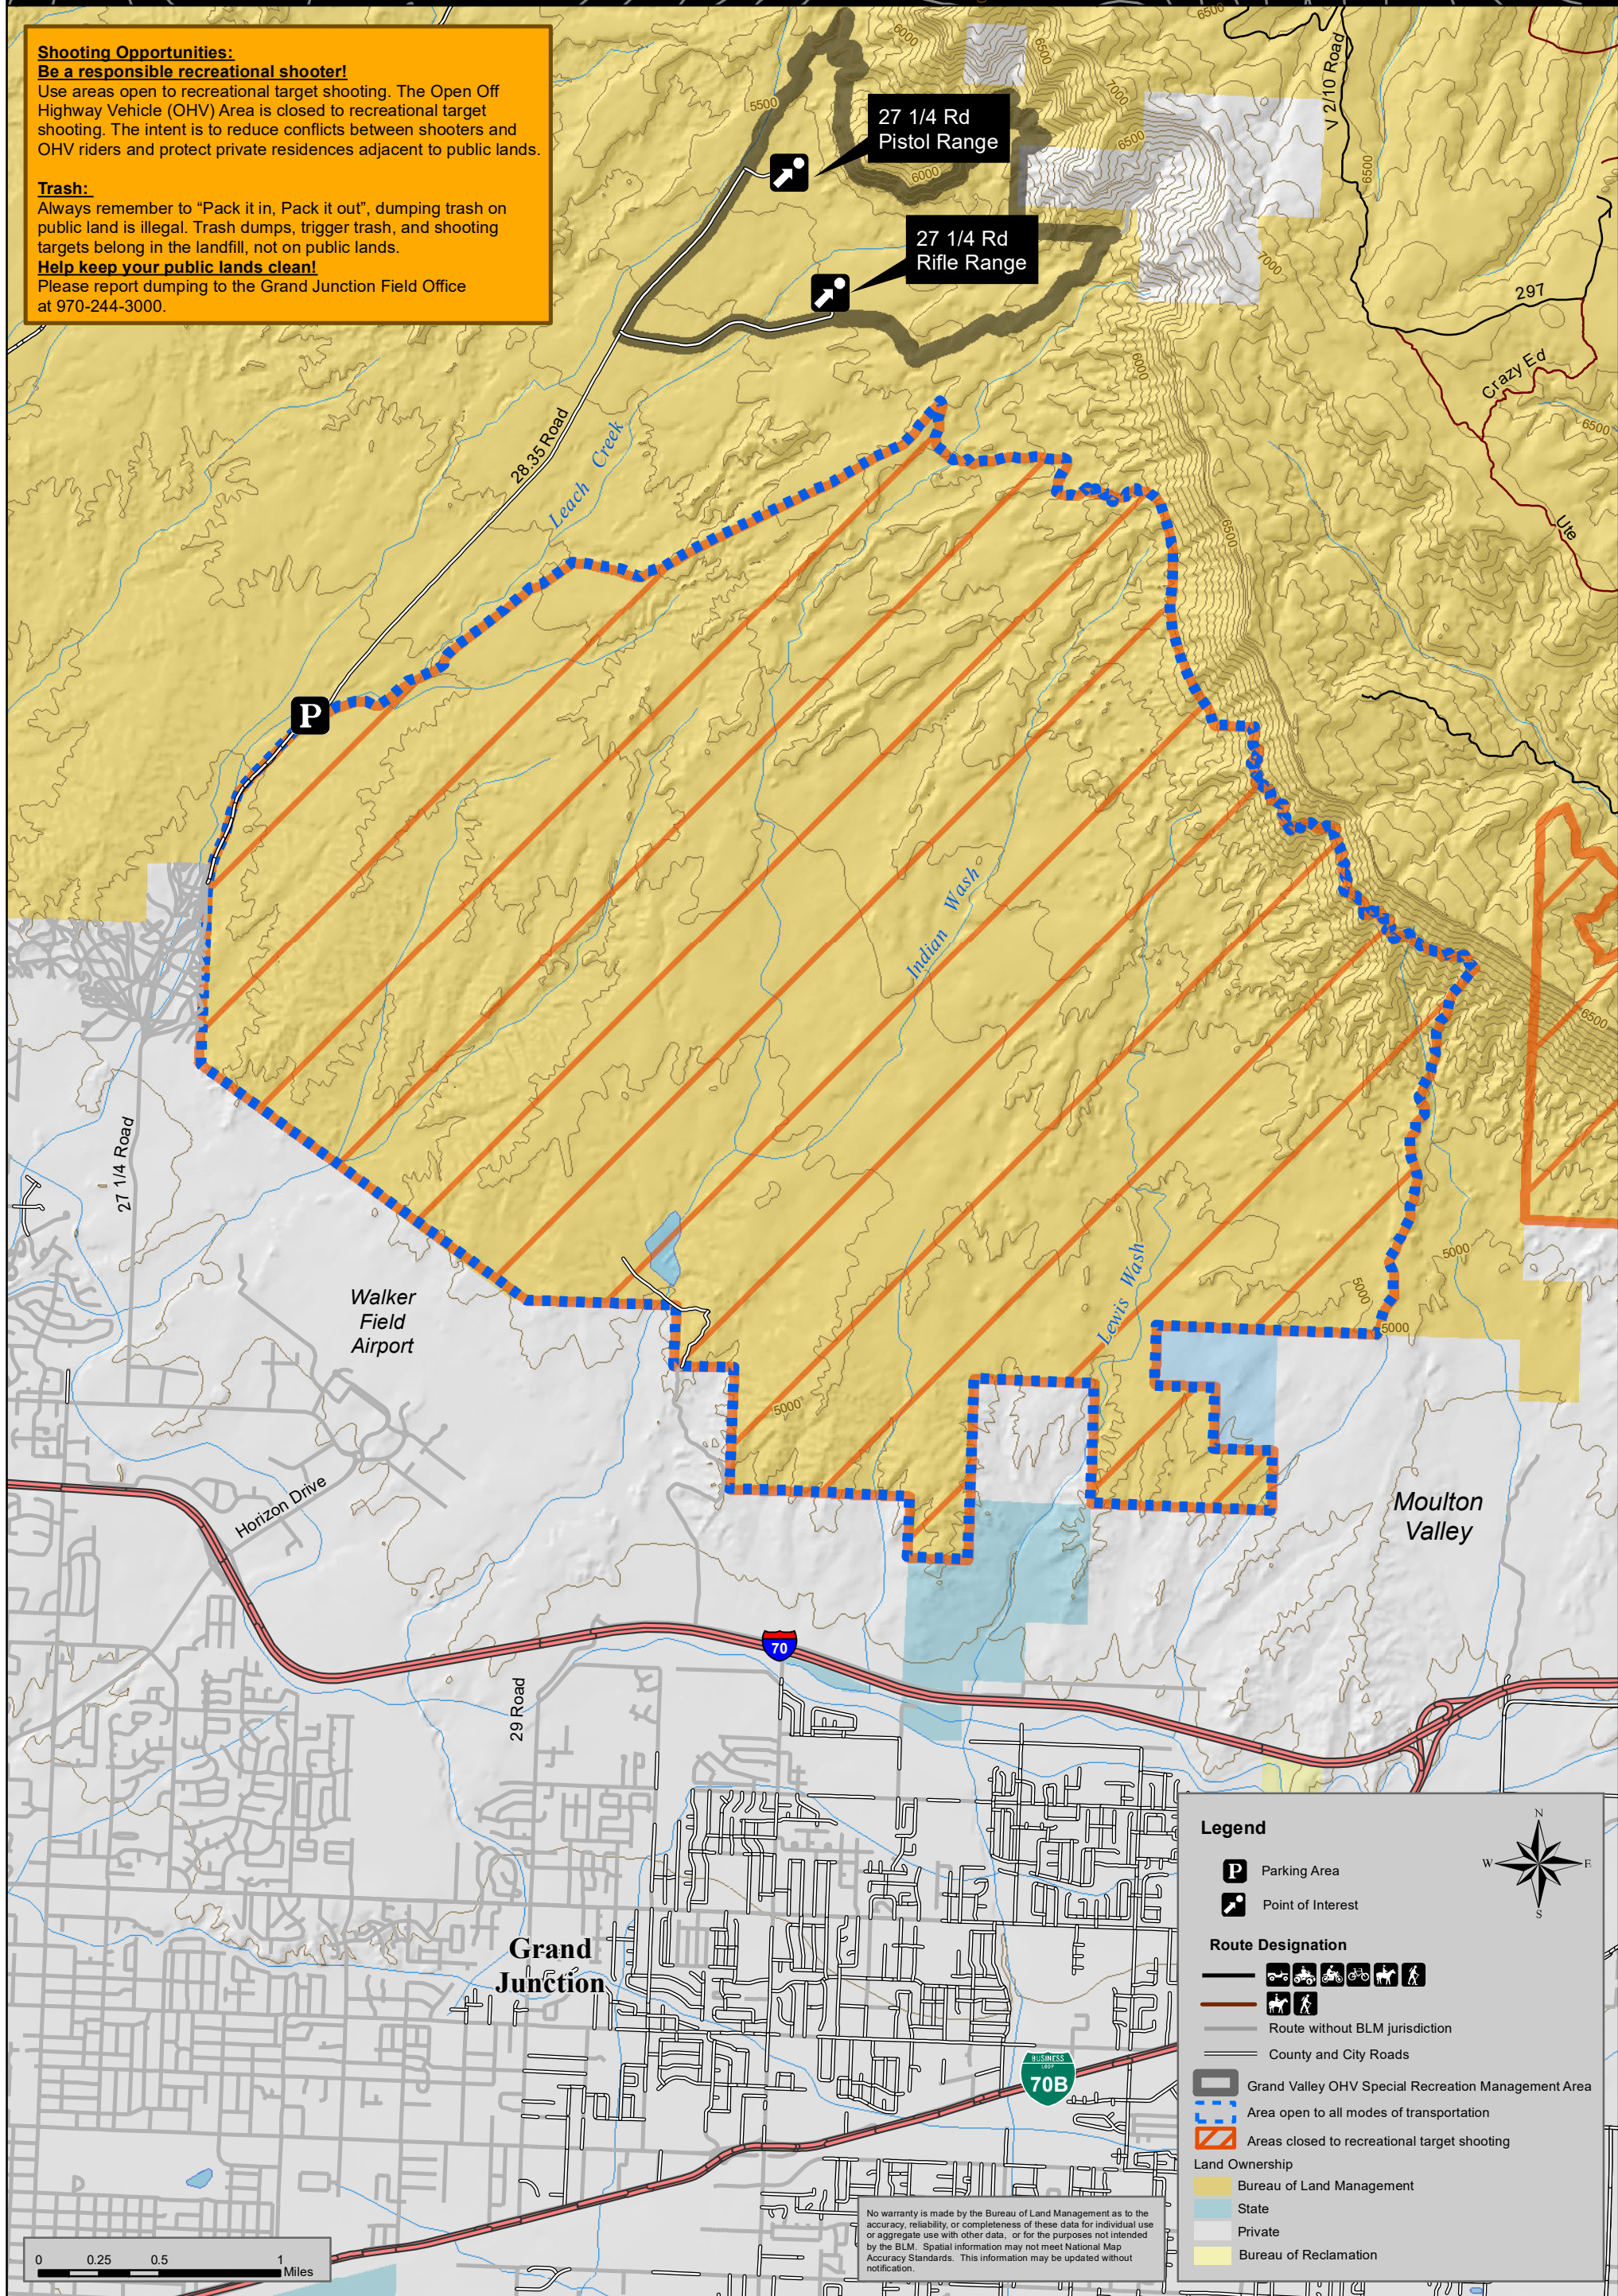

Grand Valley Recreational Target Shooting Ranges Special Recreation Management Area

Shooting Opportunities:

Be a responsible recreational shooter!

Use areas open to recreational target shooting. The Open Off Highway Vehicle (OHV) Area is closed to recreational target shooting. The intent is to reduce conflicts between shooters and OHV riders and protect private residences adjacent to public lands.

Trash:

Always remember to "Pack it in, Pack it out", dumping trash on public land is illegal. Trash dumps, trigger trash, and shooting targets belong in the landfill, not on public lands.

Help keep your public lands clean!

Please report dumping to the Grand Junction Field Office at 970-244-3000.