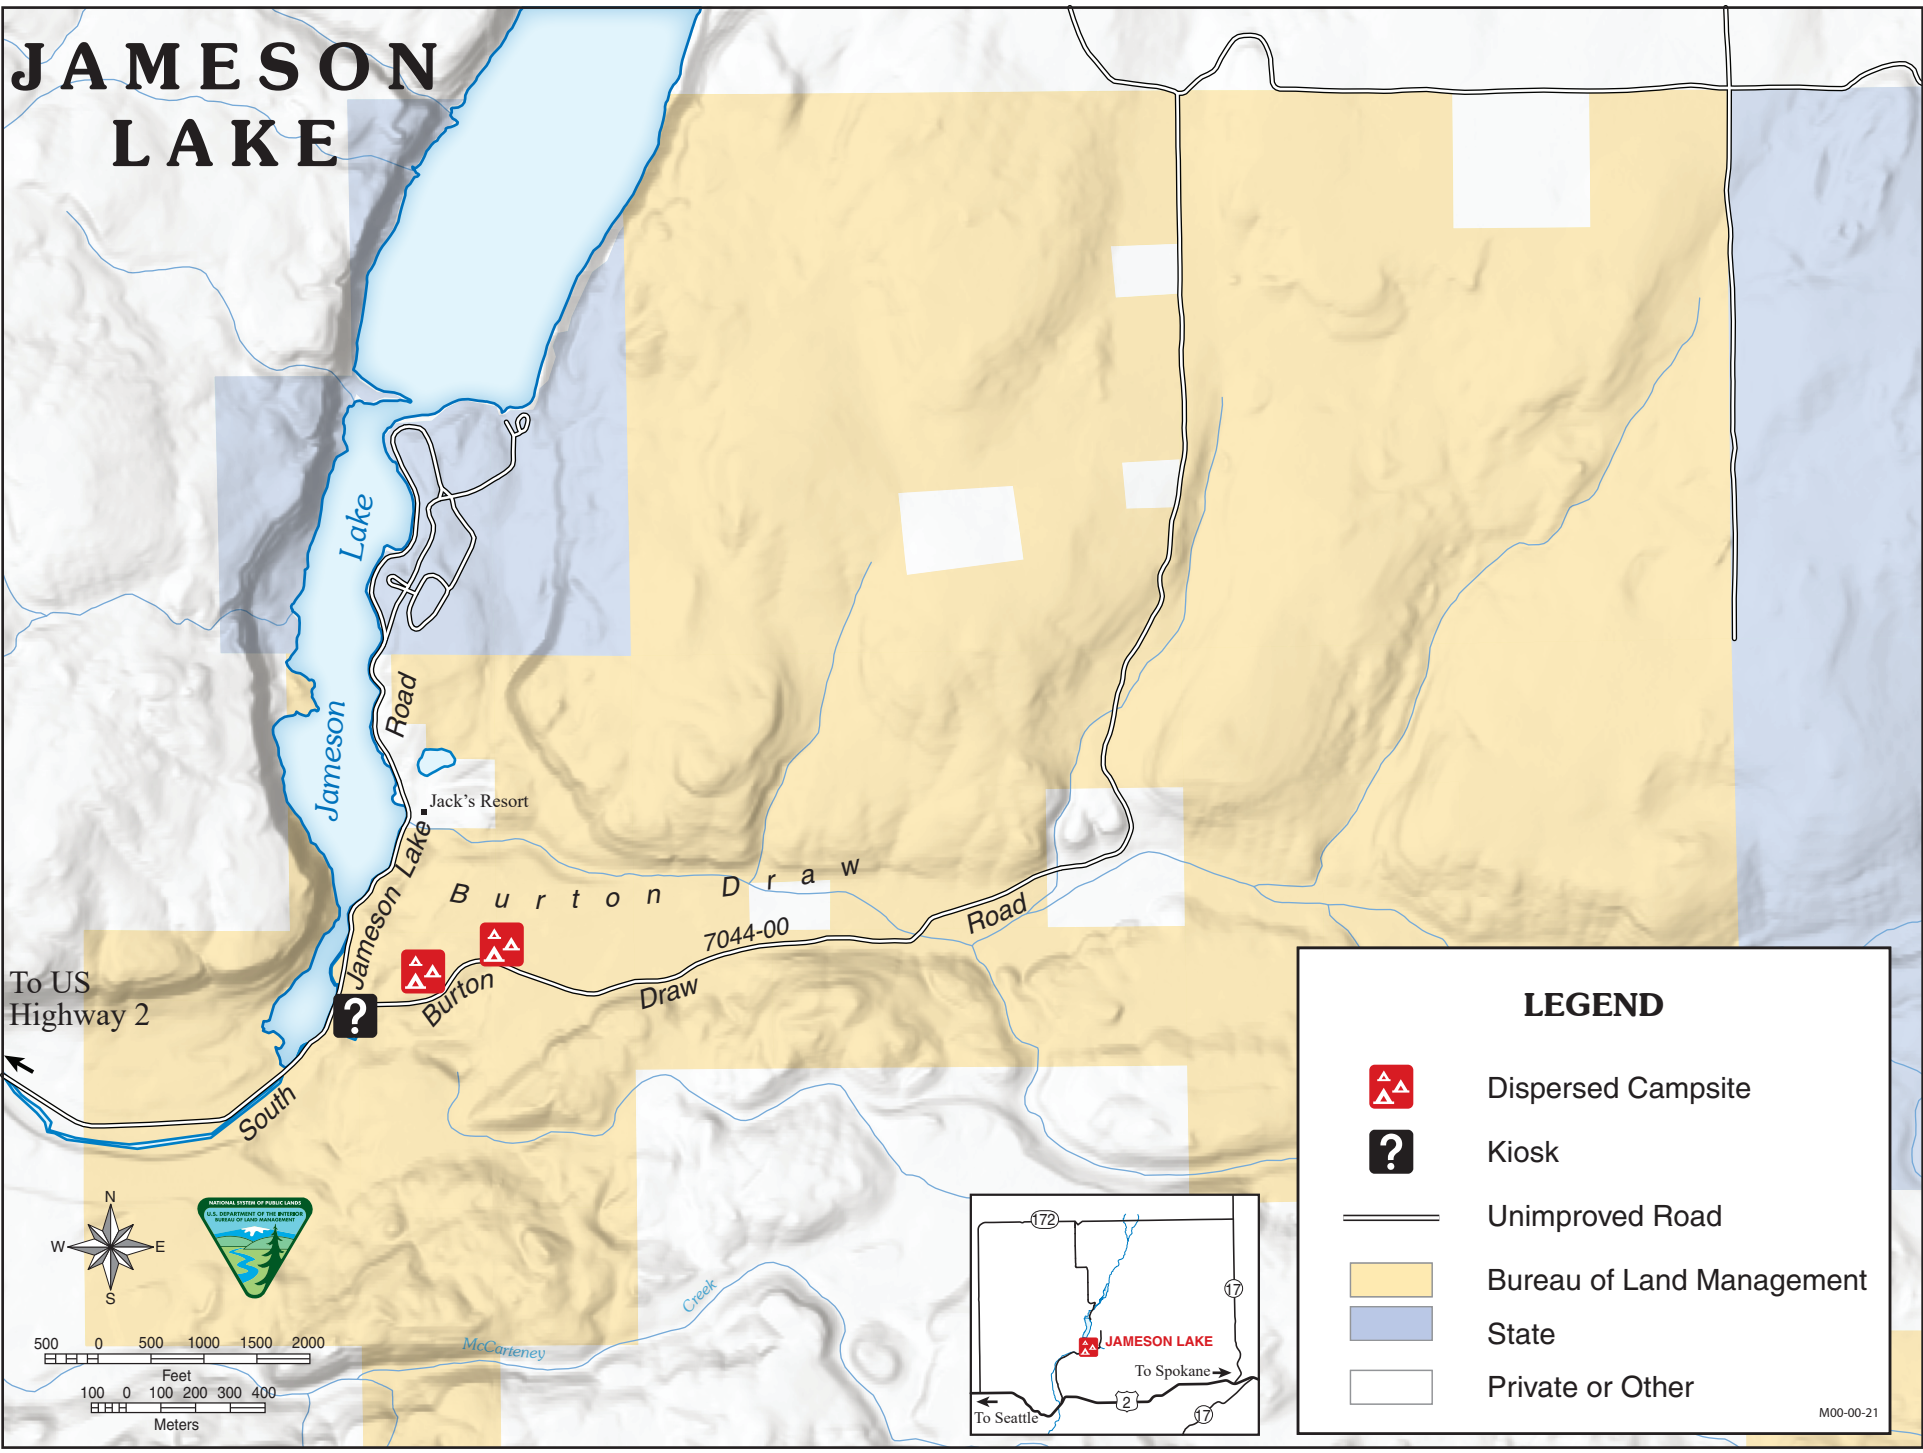

JAMESON LAKE

LEGEND

-  Dispersed Campsite
-  Kiosk
-  Unimproved Road
-  Bureau of Land Management
-  State
-  Private or Other