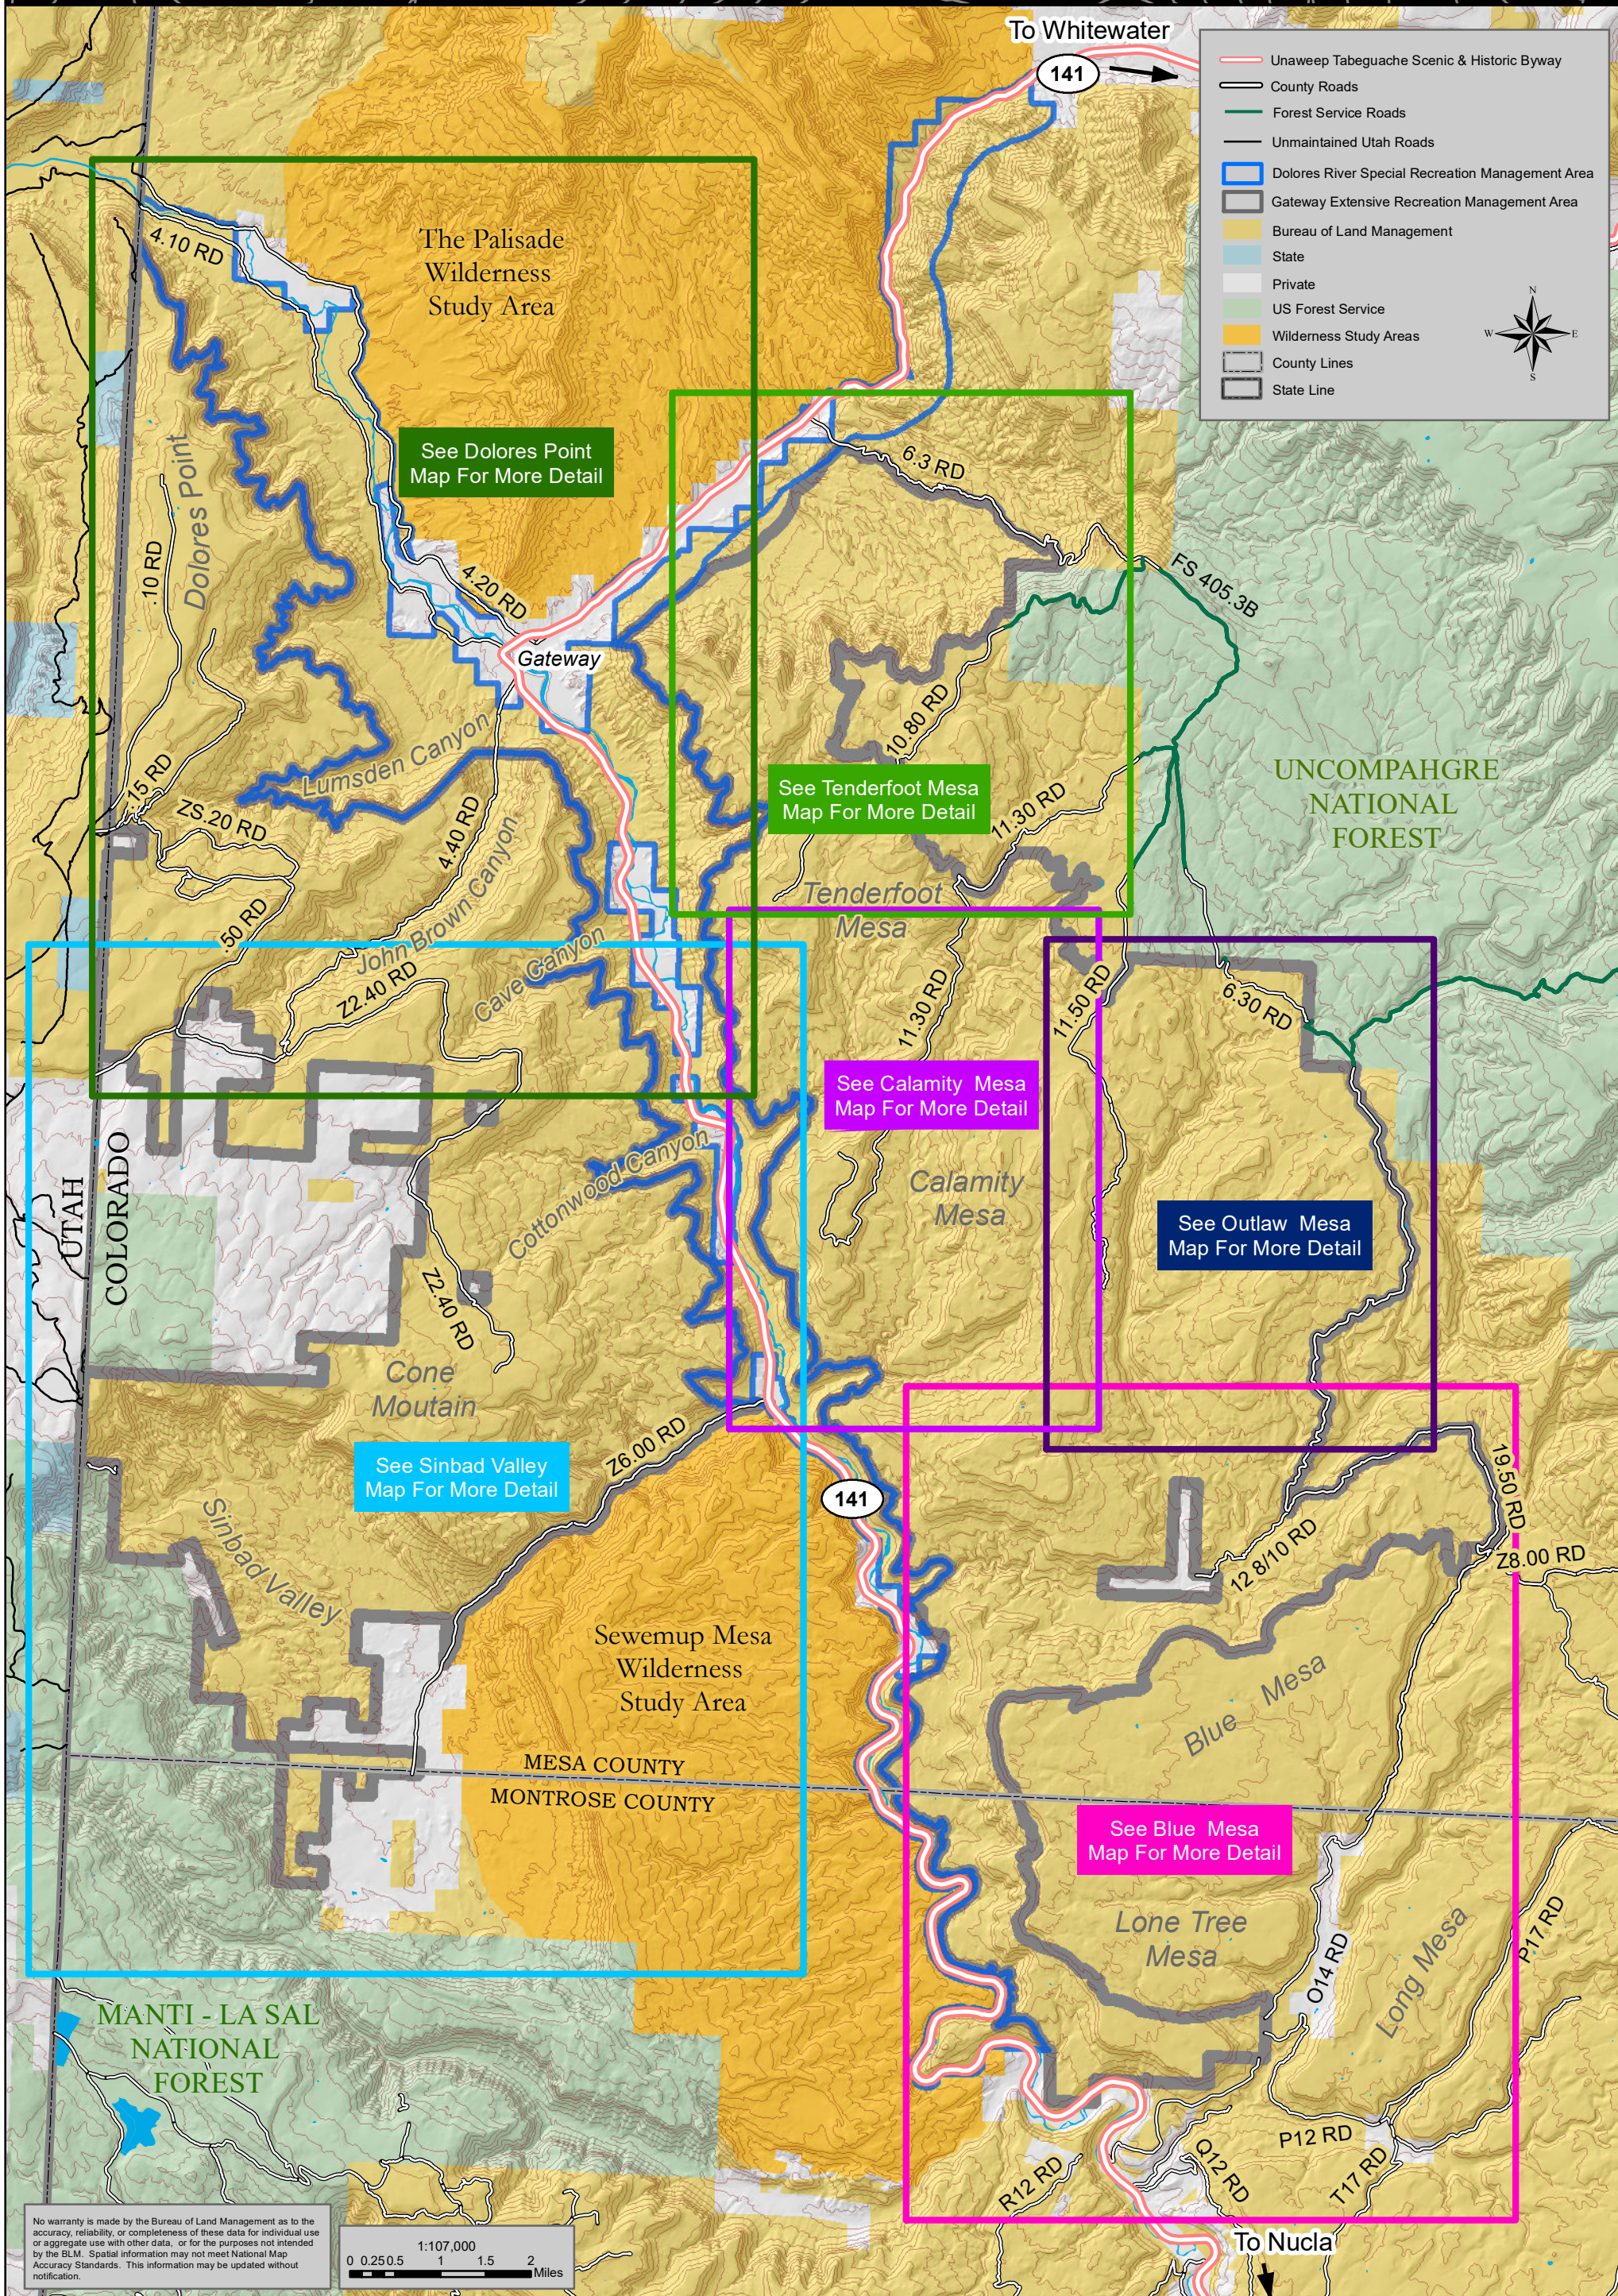

Gateway Extensive Recreation Management Area - Map Overview