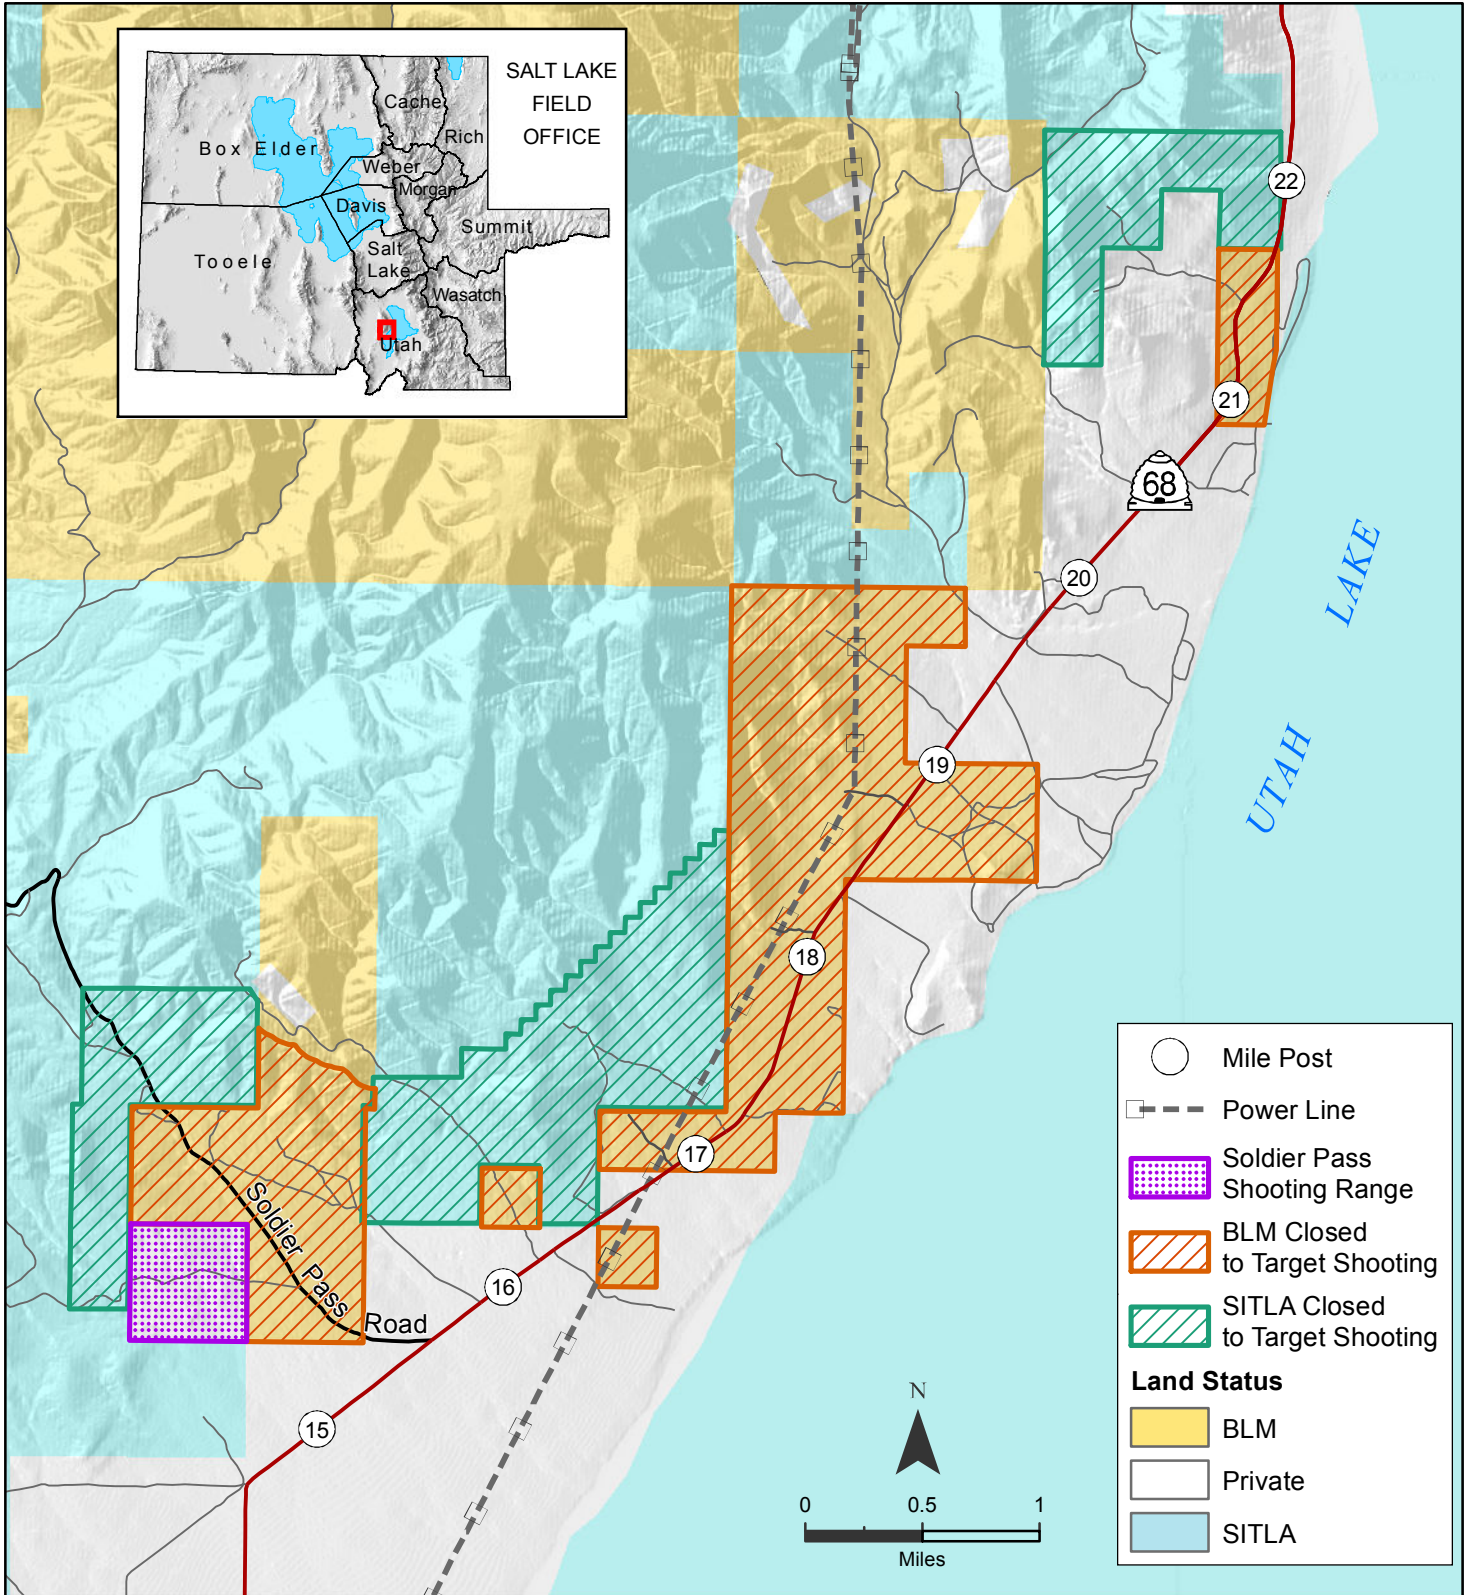

# Interim Final Supplementary Rule Eastern Lake Mountains Target Shooting Closure

BUREAU OF LAND MANAGEMENT  
WEST DESERT DISTRICT

No warranty is made by the Bureau of Land Management as to the accuracy, reliability, or completeness of these data for individual use or aggregate use with other data.