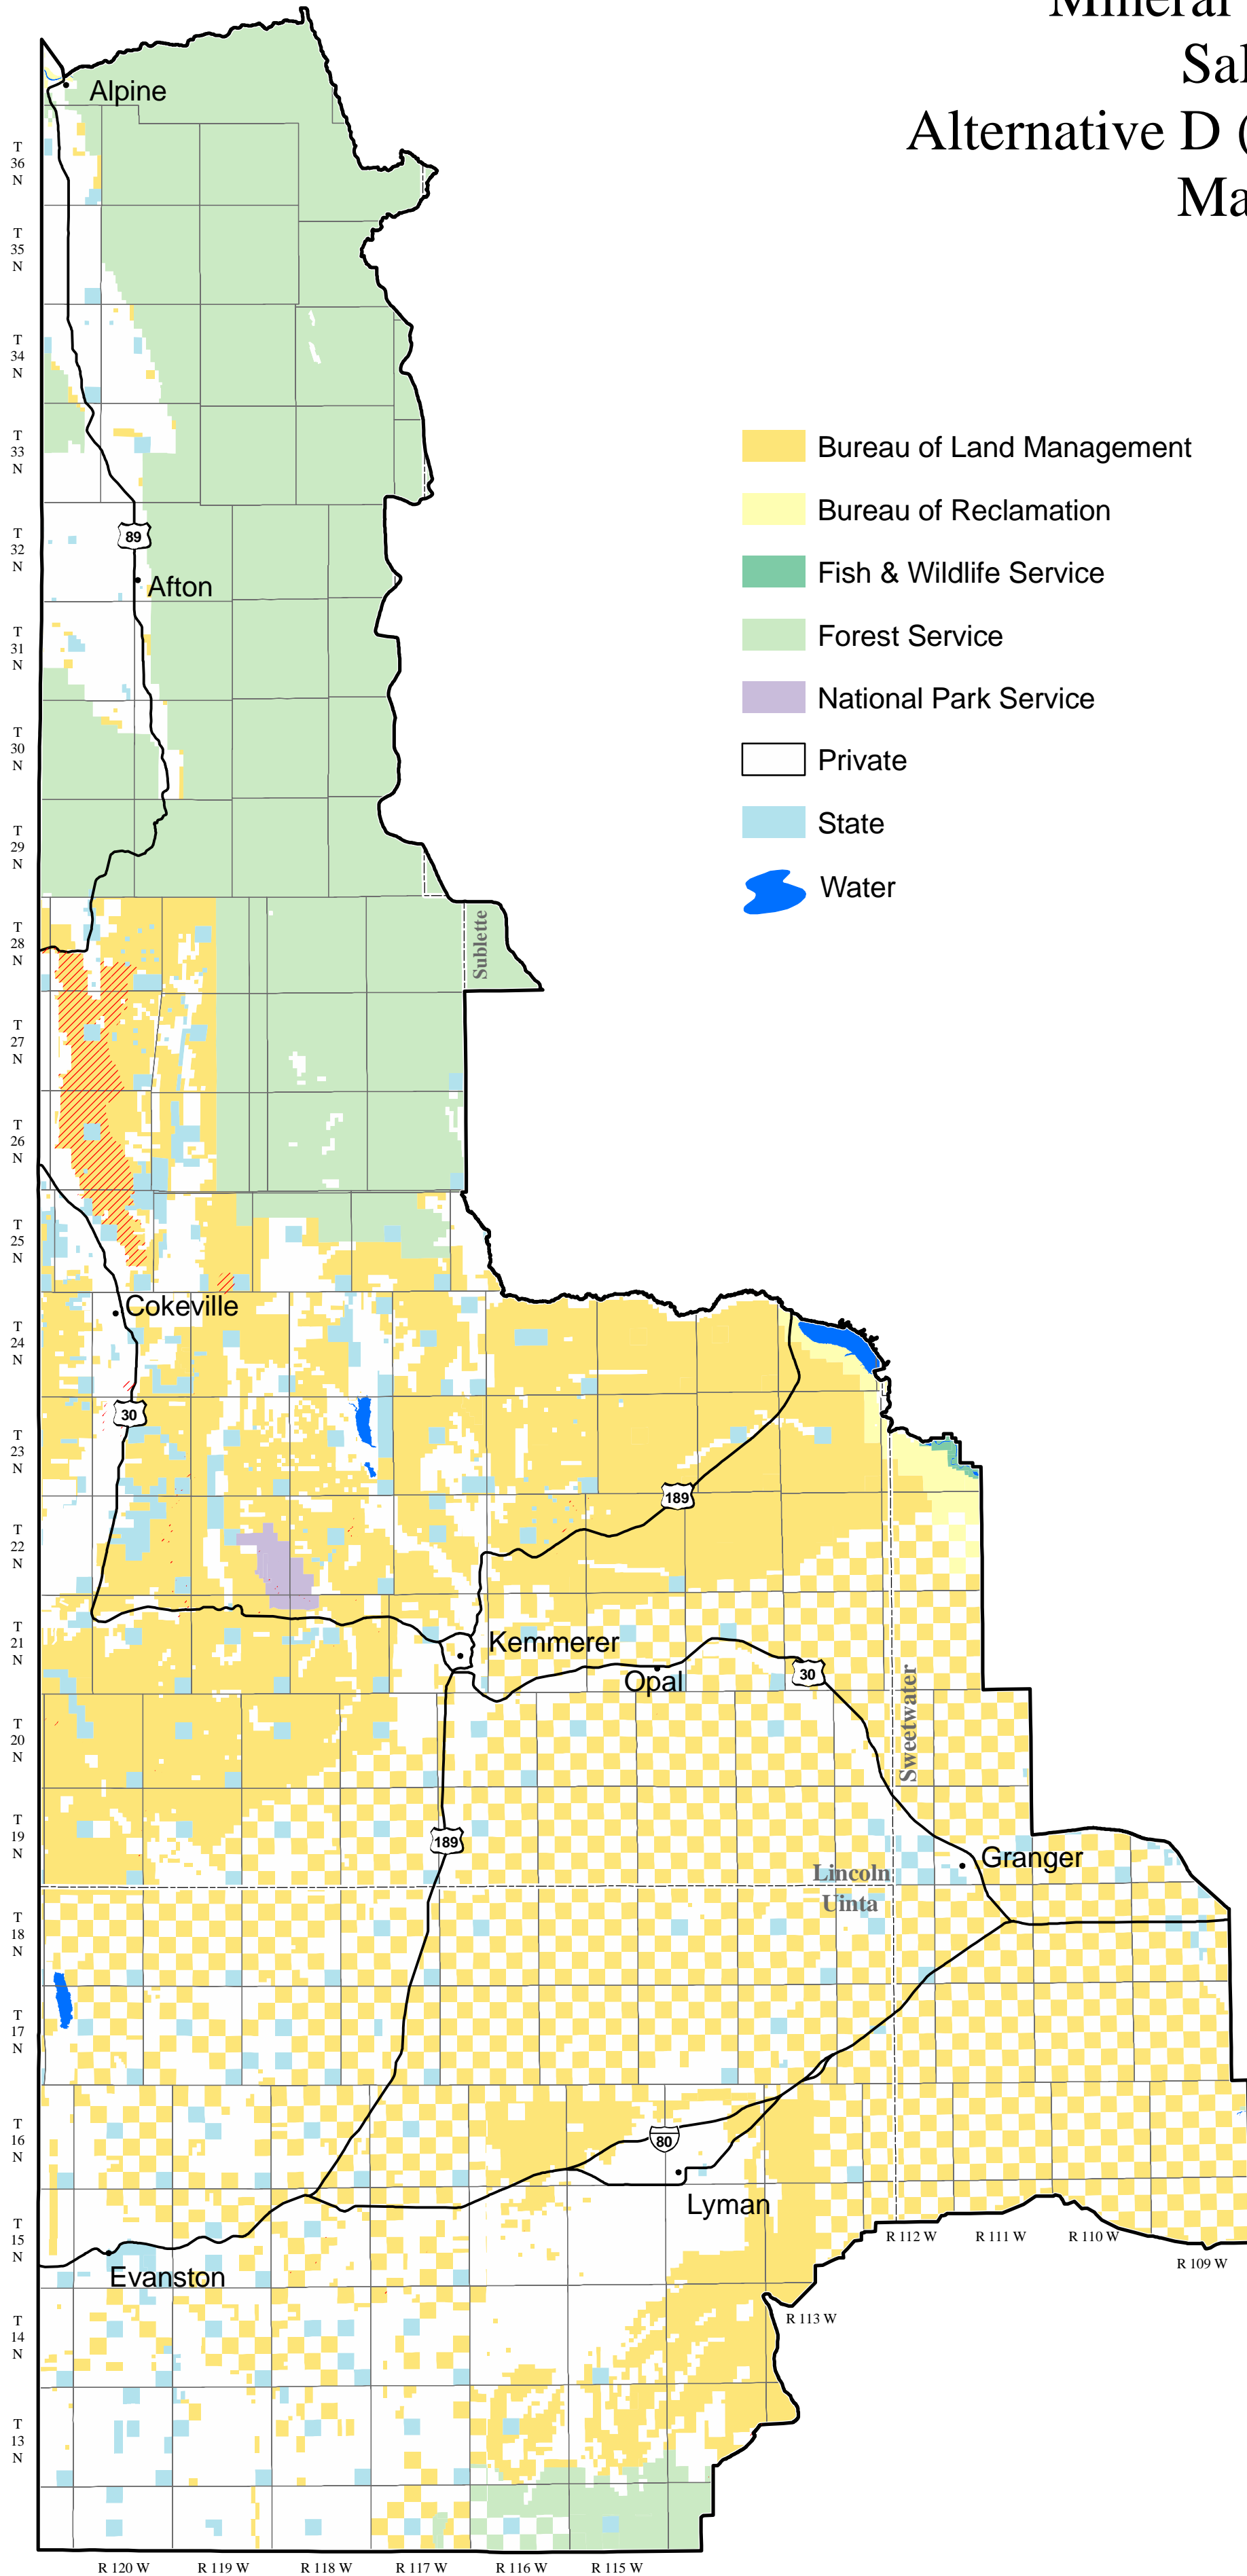

Mineral Resources

Salable

Alternative D (Proposed RMP)

Map 18

 Areas Where No New Mineral Material Sales Will Be Conducted

-  Bureau of Land Management
-  Bureau of Reclamation
-  Fish & Wildlife Service
-  Forest Service
-  National Park Service
-  Private
-  State
-  Water

NO WARRANTY IS MADE BY THE BUREAU OF LAND MANAGEMENT FOR USE OF THE DATA FOR PURPOSES NOT INTENDED BY BLM.
 Note: Management decisions depicted only apply to identified BLM-administered lands.
 August 2008