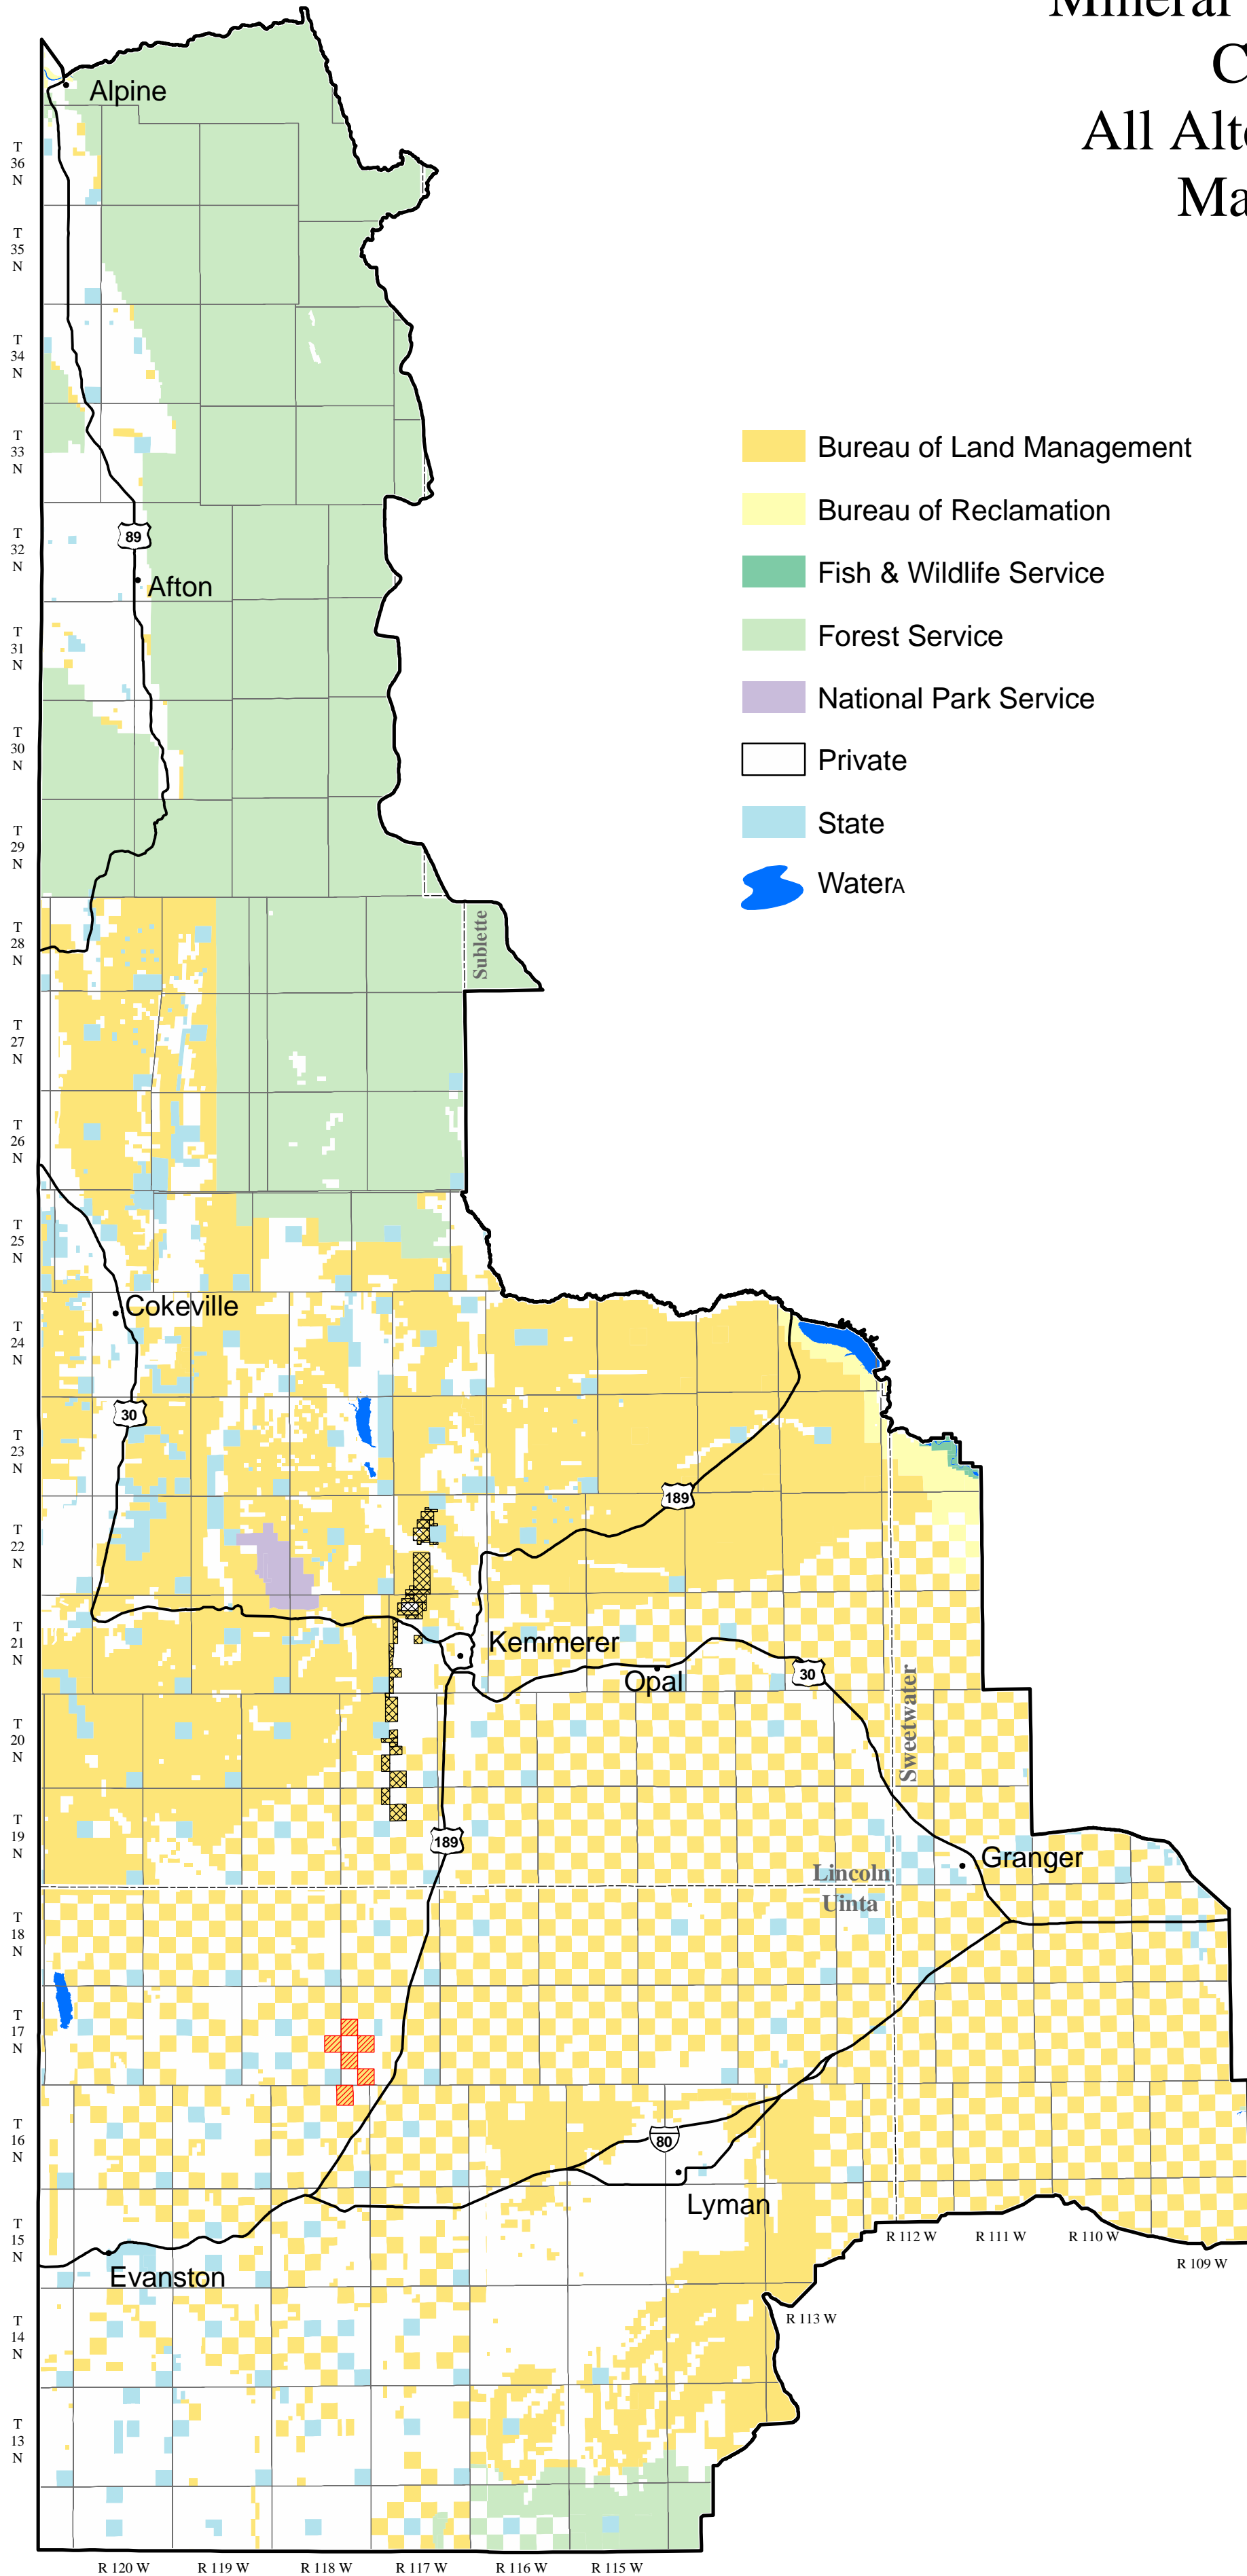

Mineral Resources

Coal

All Alternatives

Map 12

- Bureau of Land Management
- Bureau of Reclamation
- Fish & Wildlife Service
- Forest Service
- National Park Service
- Private
- State
- Water

- Existing Coal Leases
- Haystack Coal Lease by Application

NO WARRANTY IS MADE BY THE BUREAU OF LAND MANAGEMENT
 FOR USE OF THE DATA FOR PURPOSES NOT INTENDED BY BLM.
 Note: Management decisions depicted only apply to identified BLM-administered lands.
 August 2008