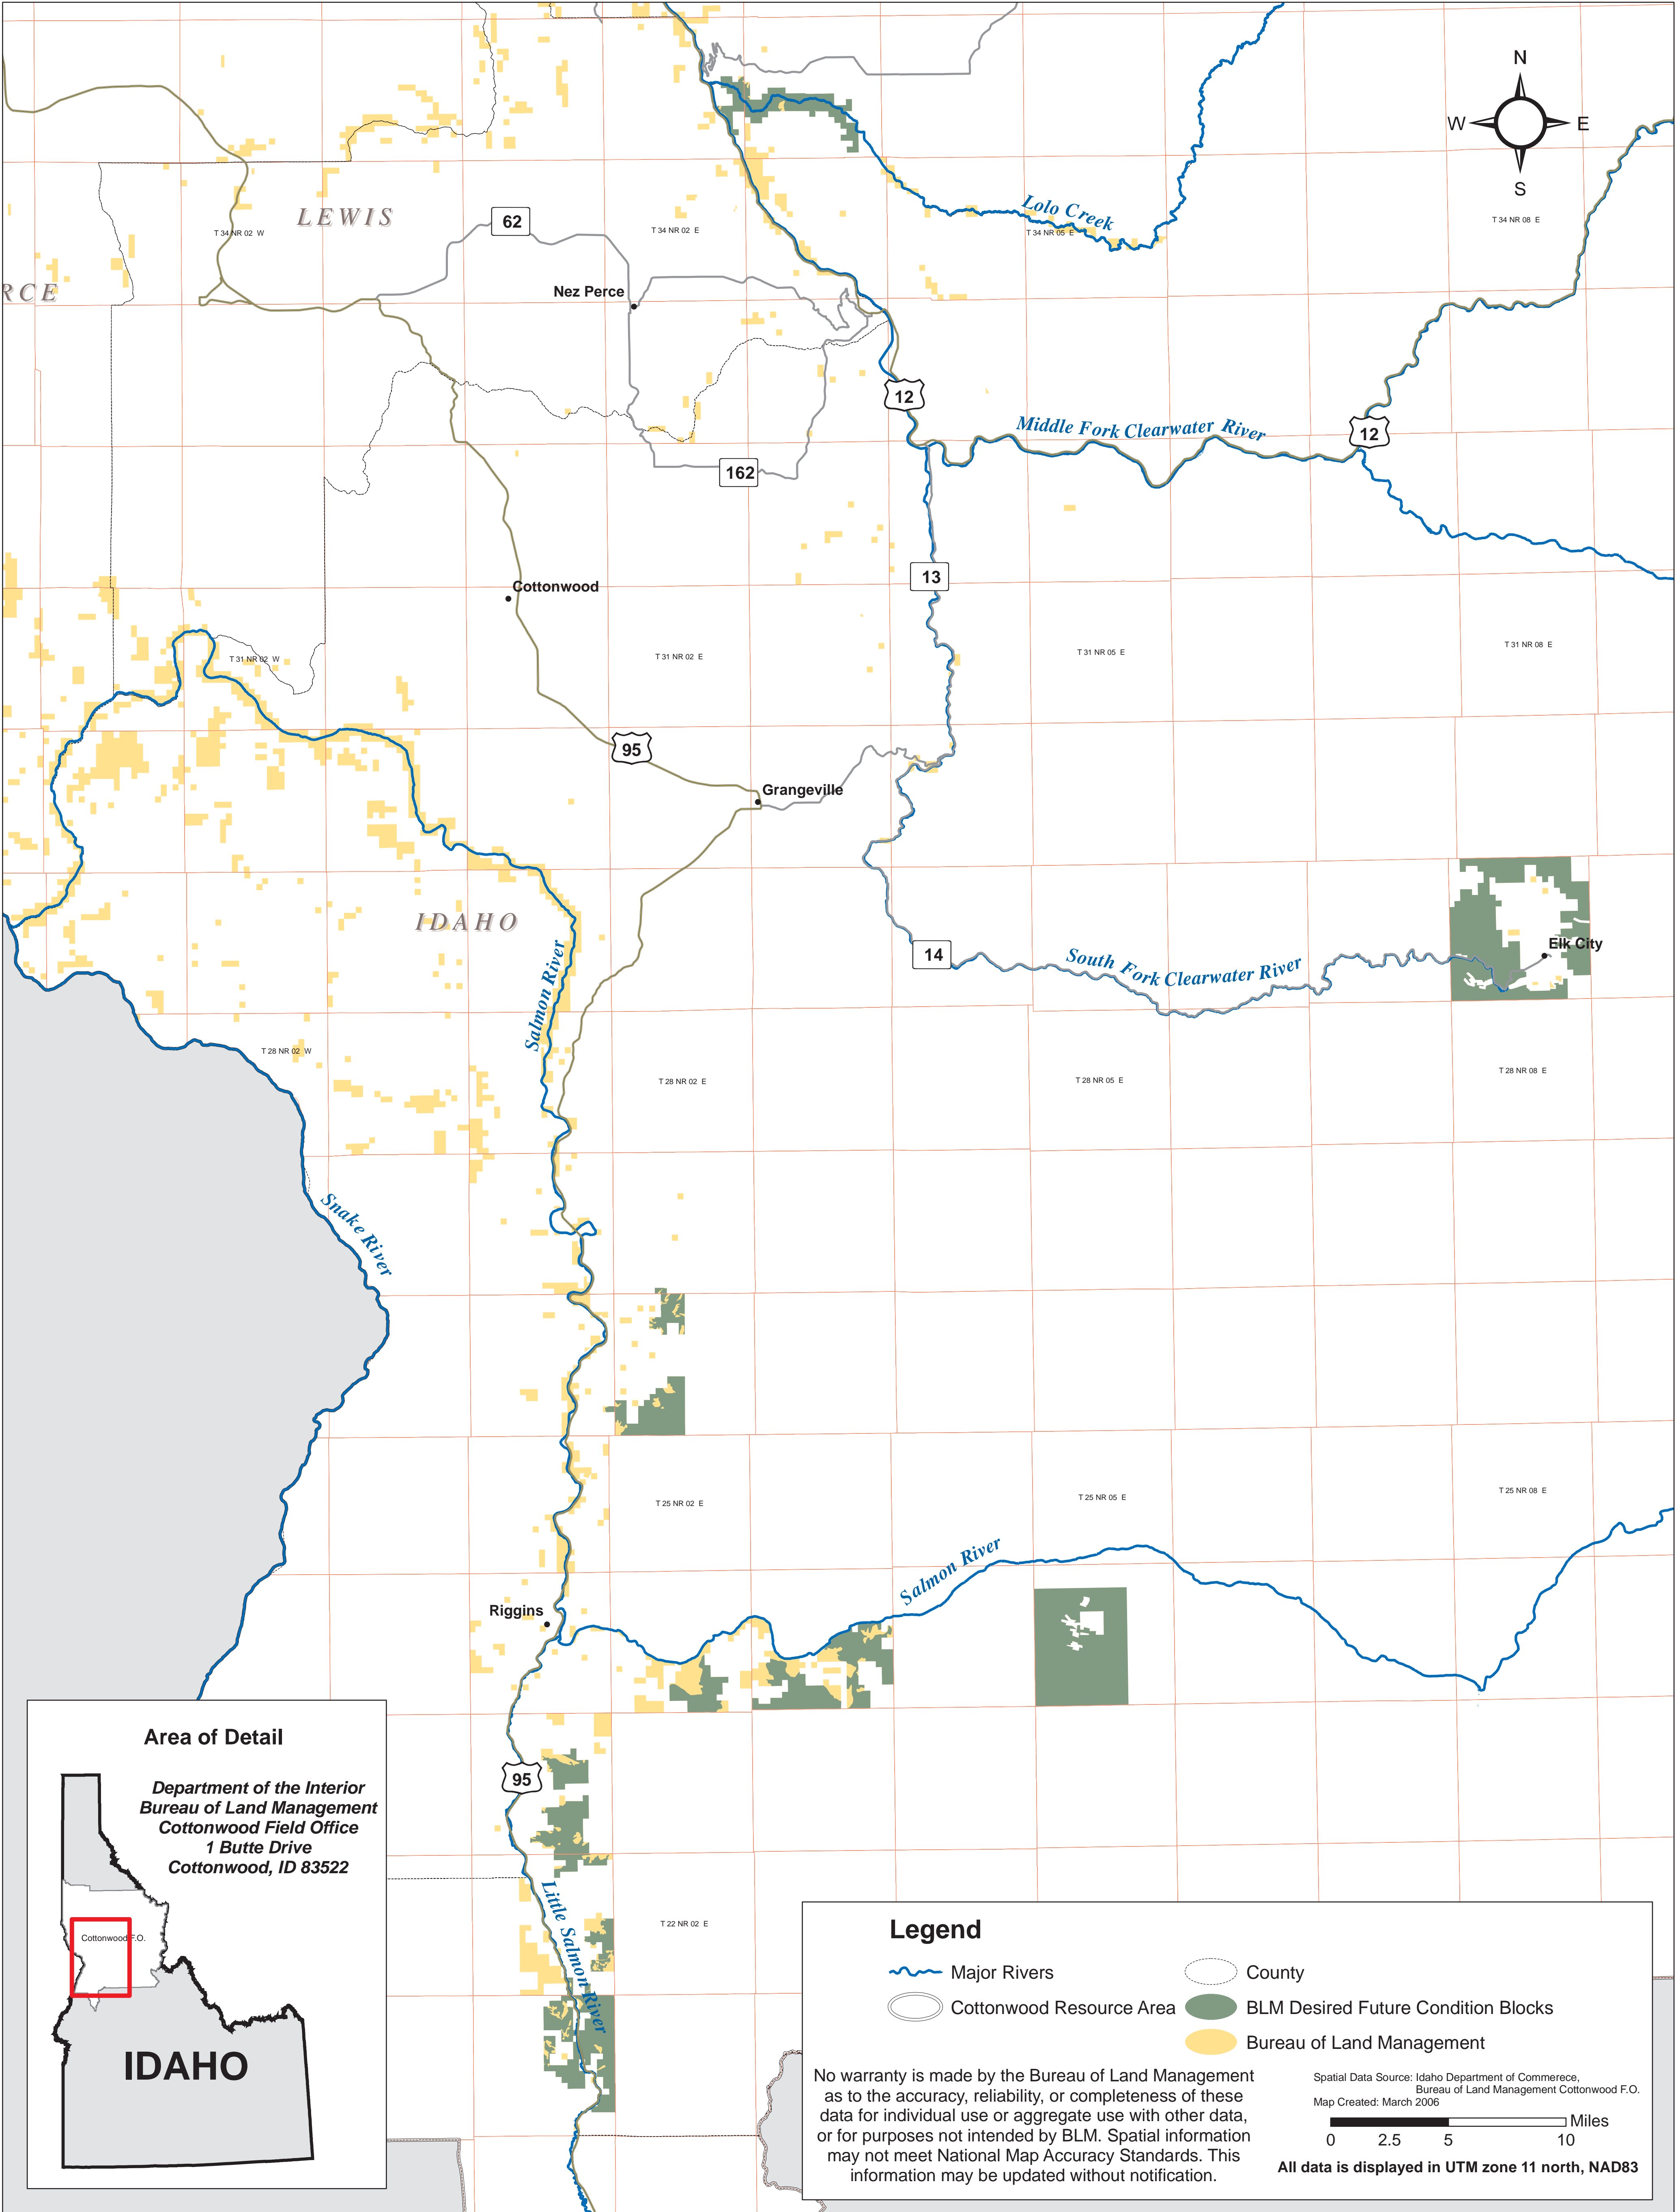

# Bureau of Land Management Cottonwood Field Office Draft Resource Management Plan & Environmental Impact Statement Desired Future Condition Blocks Alternative C

**Area of Detail**

Department of the Interior  
Bureau of Land Management  
Cottonwood Field Office  
1 Butte Drive  
Cottonwood, ID 83522

**IDAHO**

**Legend**

- Major Rivers
- Cottonwood Resource Area
- County
- BLM Desired Future Condition Blocks
- Bureau of Land Management

No warranty is made by the Bureau of Land Management as to the accuracy, reliability, or completeness of these data for individual use or aggregate use with other data, or for purposes not intended by BLM. Spatial information may not meet National Map Accuracy Standards. This information may be updated without notification.

Spatial Data Source: Idaho Department of Commerce, Bureau of Land Management Cottonwood F.O.  
Map Created: March 2006

0 2.5 5 10 Miles

**All data is displayed in UTM zone 11 north, NAD83**