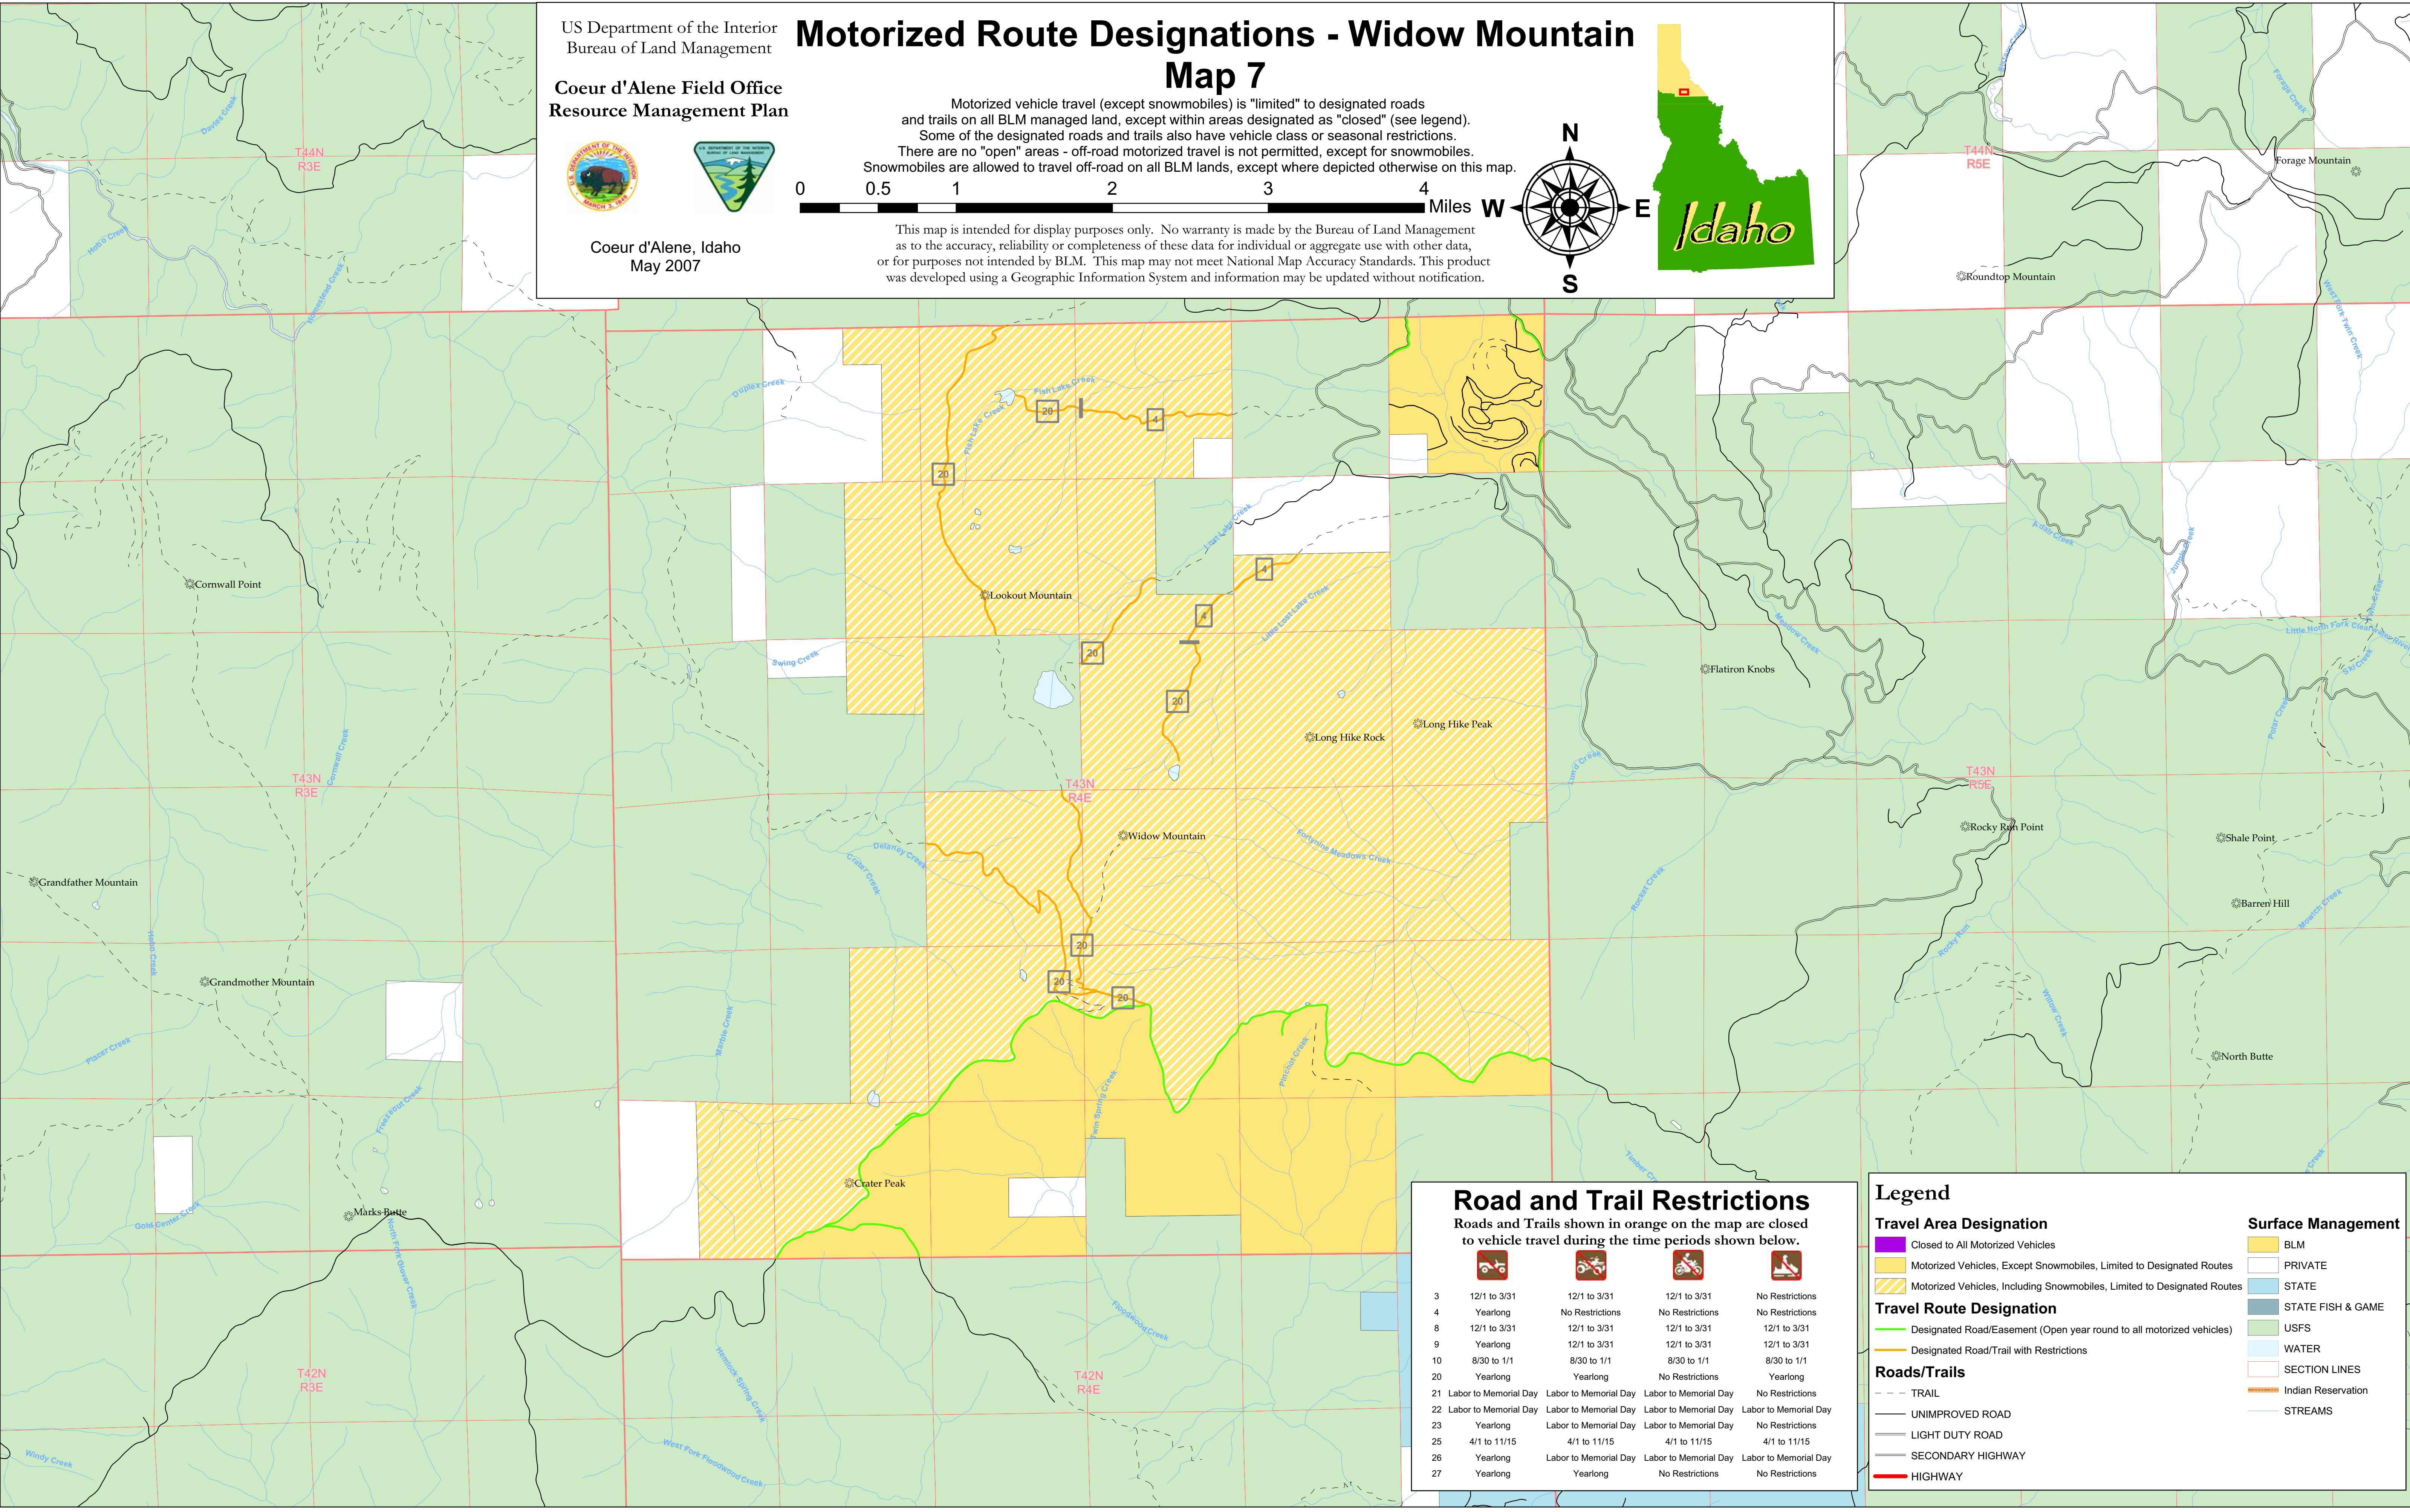

# Motorized Route Designations - Widow Mountain

## Map 7

Motorized vehicle travel (except snowmobiles) is "limited" to designated roads and trails on all BLM managed land, except within areas designated as "closed" (see legend). Some of the designated roads and trails also have vehicle class or seasonal restrictions. There are no "open" areas - off-road motorized travel is not permitted, except for snowmobiles. Snowmobiles are allowed to travel off-road on all BLM lands, except where depicted otherwise on this map.

### Road and Trail Restrictions

Roads and Trails shown in orange on the map are closed to vehicle travel during the time periods shown below.

Route Number	Restriction 1	Restriction 2	Restriction 3	Restriction 4
3	12/1 to 3/31	12/1 to 3/31	12/1 to 3/31	No Restrictions
4	Yearlong	No Restrictions	No Restrictions	No Restrictions
8	12/1 to 3/31	12/1 to 3/31	12/1 to 3/31	12/1 to 3/31
9	Yearlong	12/1 to 3/31	12/1 to 3/31	12/1 to 3/31
10	8/30 to 1/1	8/30 to 1/1	8/30 to 1/1	8/30 to 1/1
20	Yearlong	Yearlong	No Restrictions	Yearlong
21	Labor to Memorial Day	Labor to Memorial Day	Labor to Memorial Day	No Restrictions
22	Labor to Memorial Day	Labor to Memorial Day	Labor to Memorial Day	Labor to Memorial Day
23	Yearlong	Labor to Memorial Day	Labor to Memorial Day	No Restrictions
25	4/1 to 11/15	4/1 to 11/15	4/1 to 11/15	4/1 to 11/15
26	Yearlong	Labor to Memorial Day	Labor to Memorial Day	Labor to Memorial Day
27	Yearlong	Yearlong	No Restrictions	No Restrictions

### Legend

**Travel Area Designation**

- Closed to All Motorized Vehicles
- Motorized Vehicles, Except Snowmobiles, Limited to Designated Routes
- Motorized Vehicles, Including Snowmobiles, Limited to Designated Routes