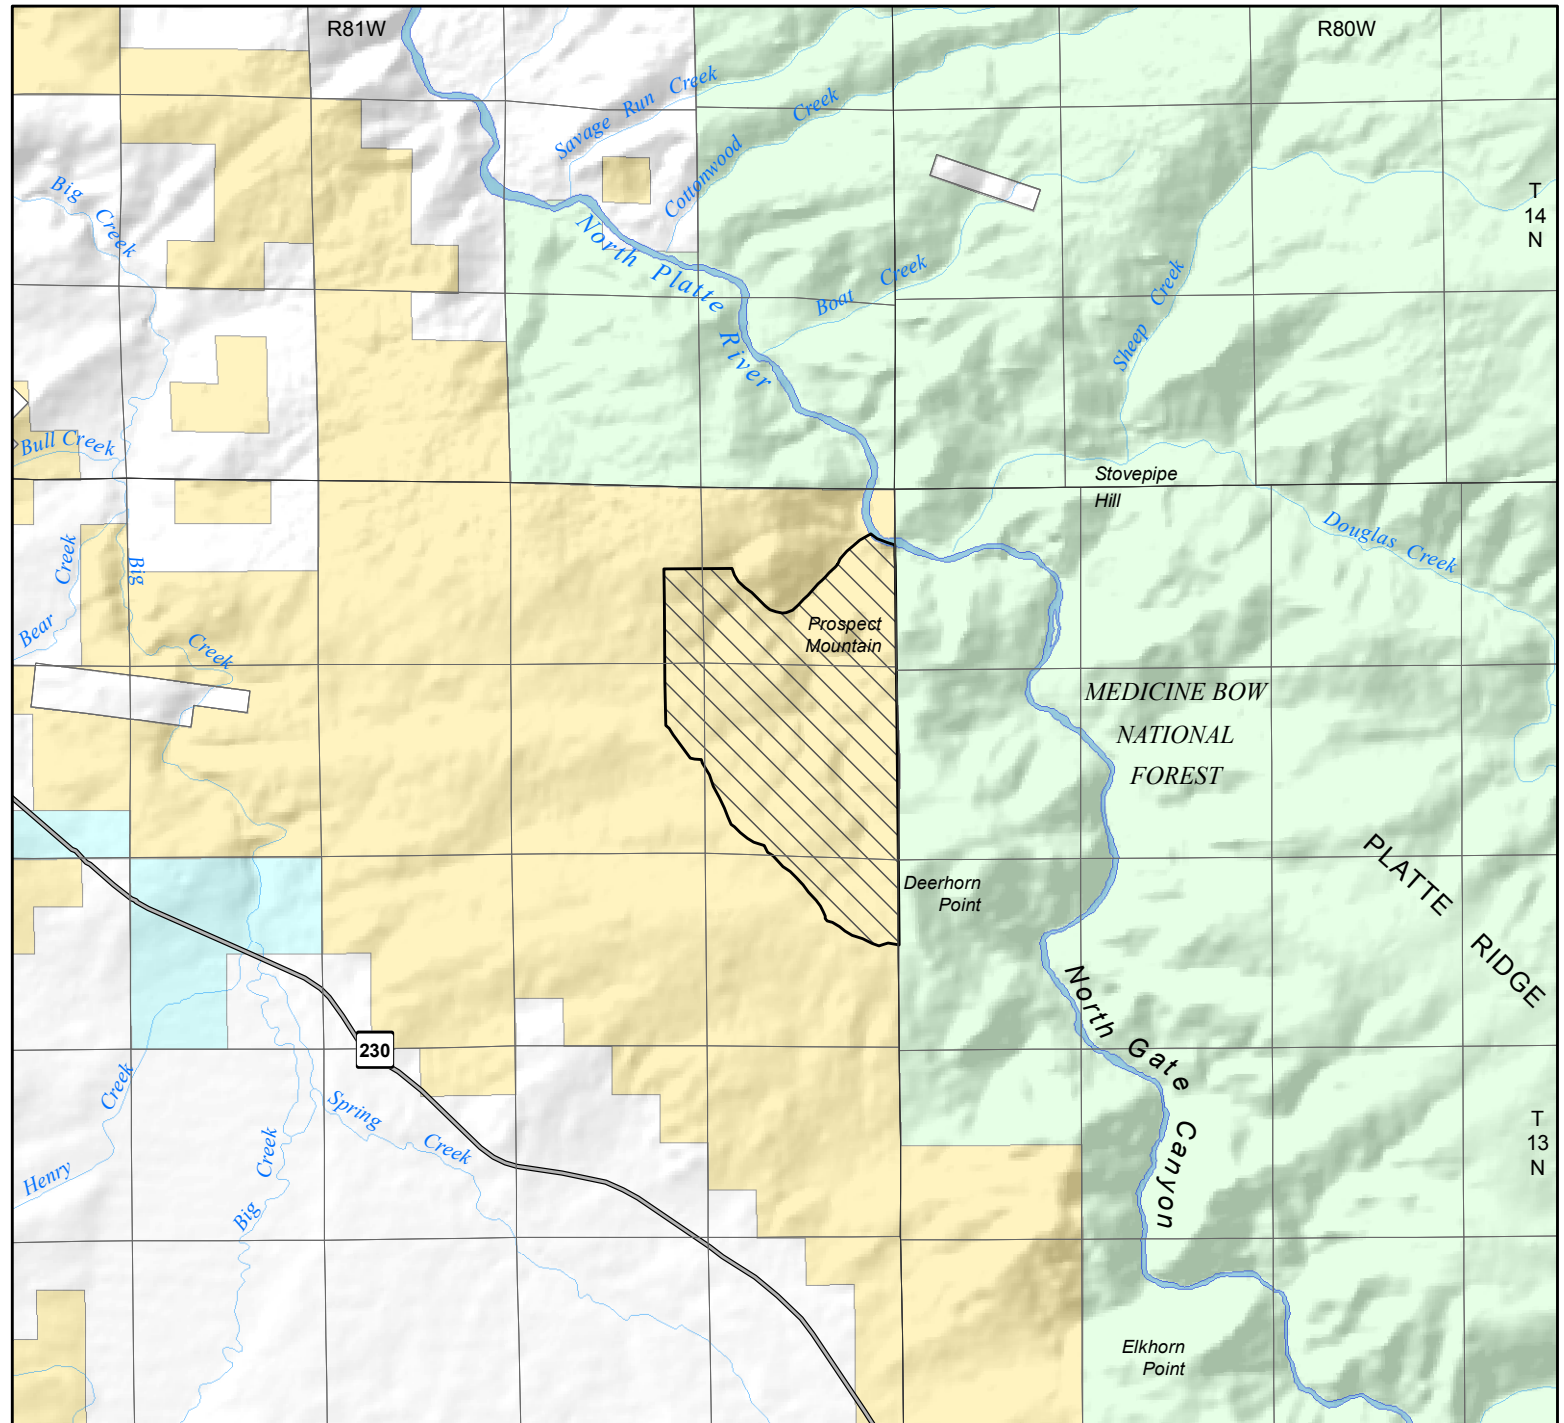

Map 2-6b

Prospect Mountain Wilderness Study Area

-  Prospect Mountain Wilderness Study Area
-  Bureau of Land Management
-  U.S. Forest Service
-  Private
-  State

0 0.5 1 1.5 2 Kilometers

0 0.5 1 1.5 Miles