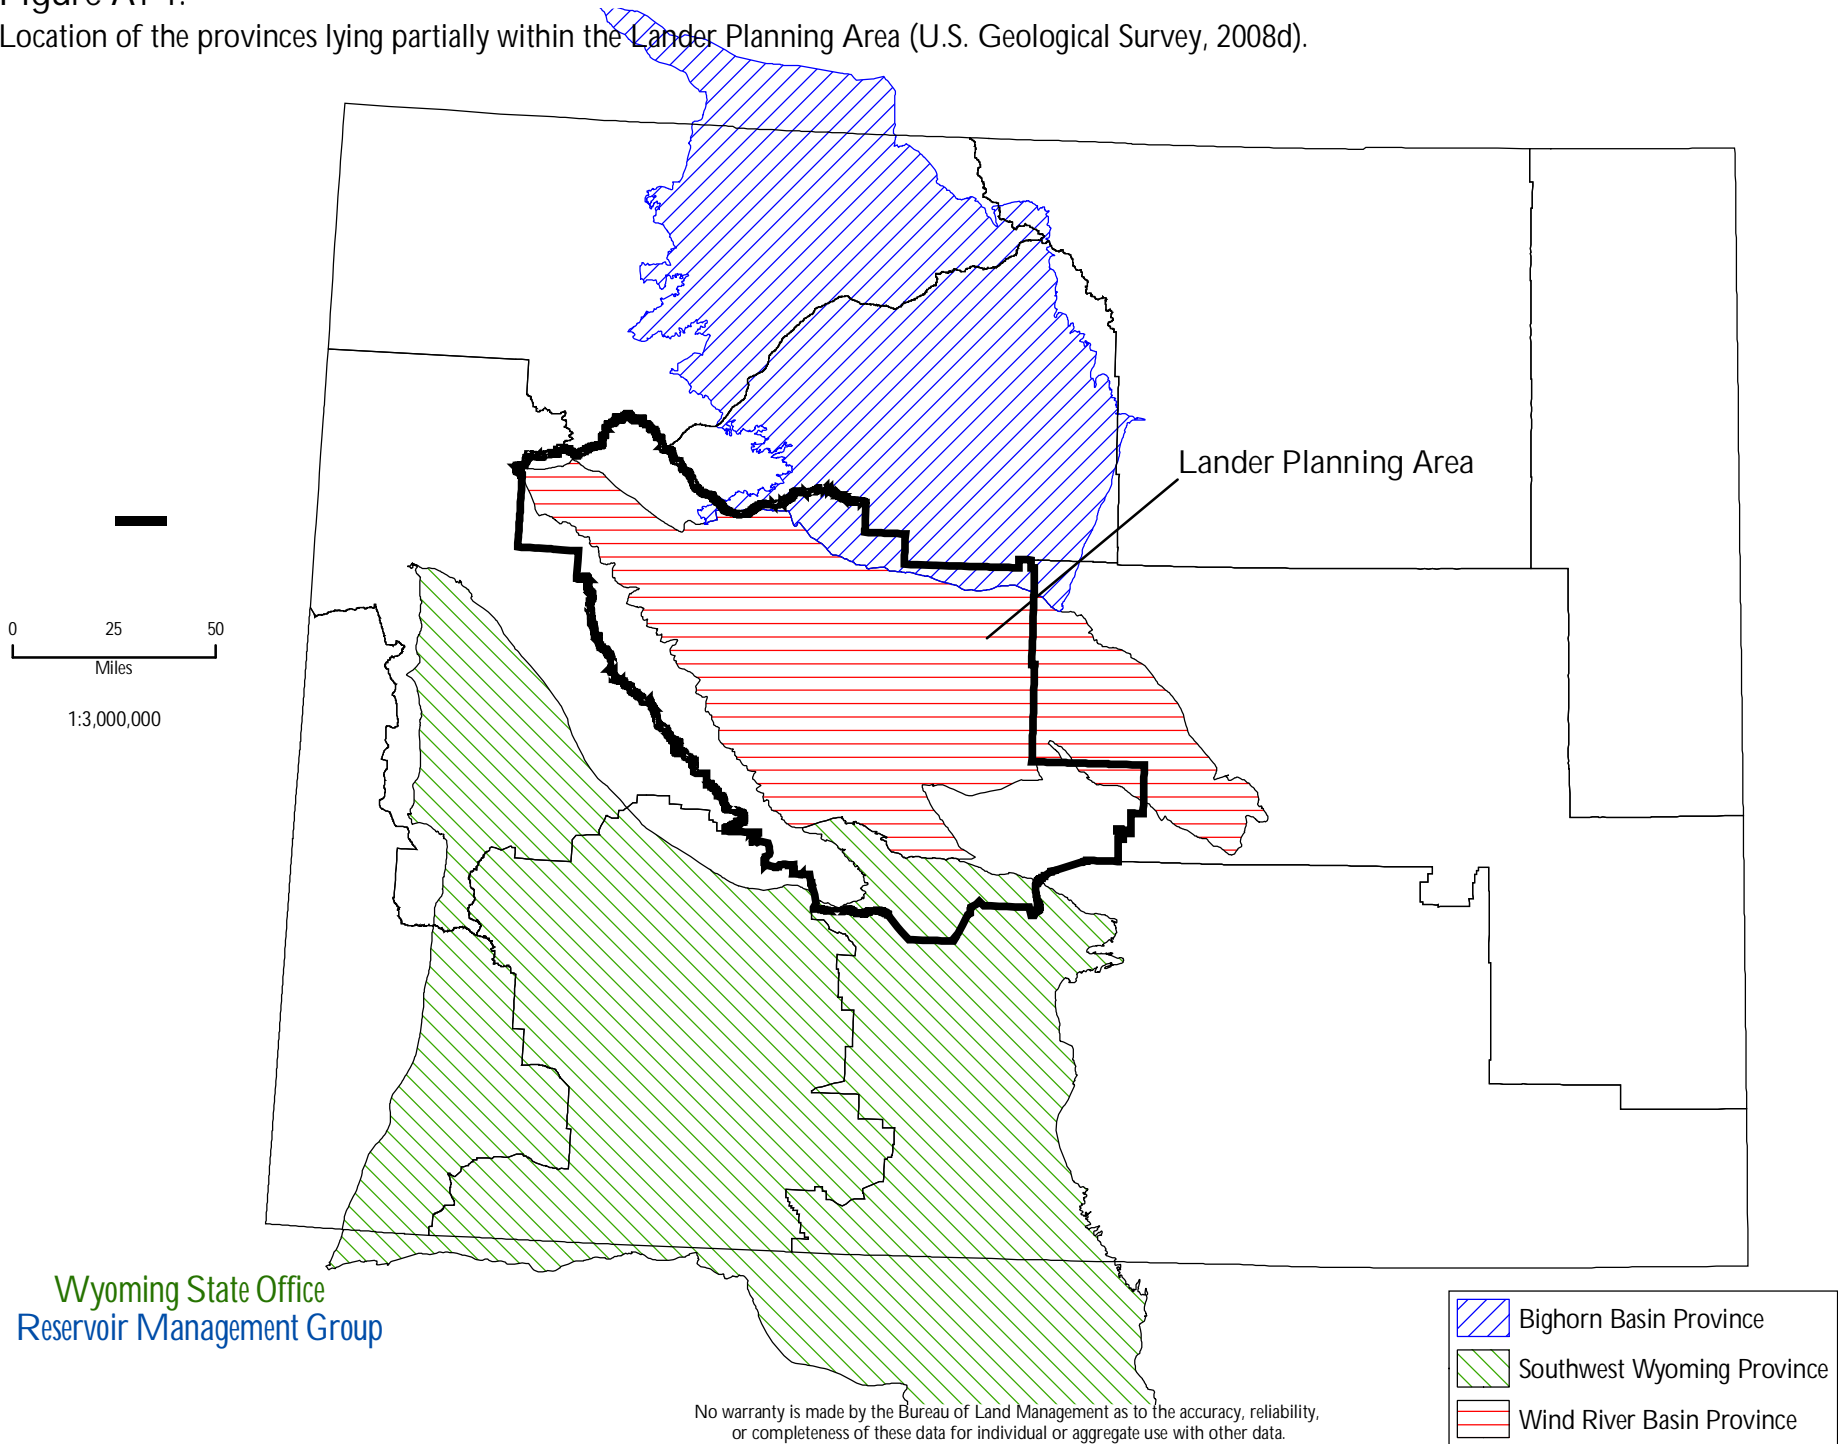

Figure A1-1.

Location of the provinces lying partially within the Lander Planning Area (U.S. Geological Survey, 2008d).

Wyoming State Office
Reservoir Management Group

December, 2008
Dean Stilwell, Geologist

No warranty is made by the Bureau of Land Management as to the accuracy, reliability, or completeness of these data for individual or aggregate use with other data. Original data was compiled from various sources. This information was developed through digital means and may be updated without notification.

-  Bighorn Basin Province
-  Southwest Wyoming Province
-  Wind River Basin Province