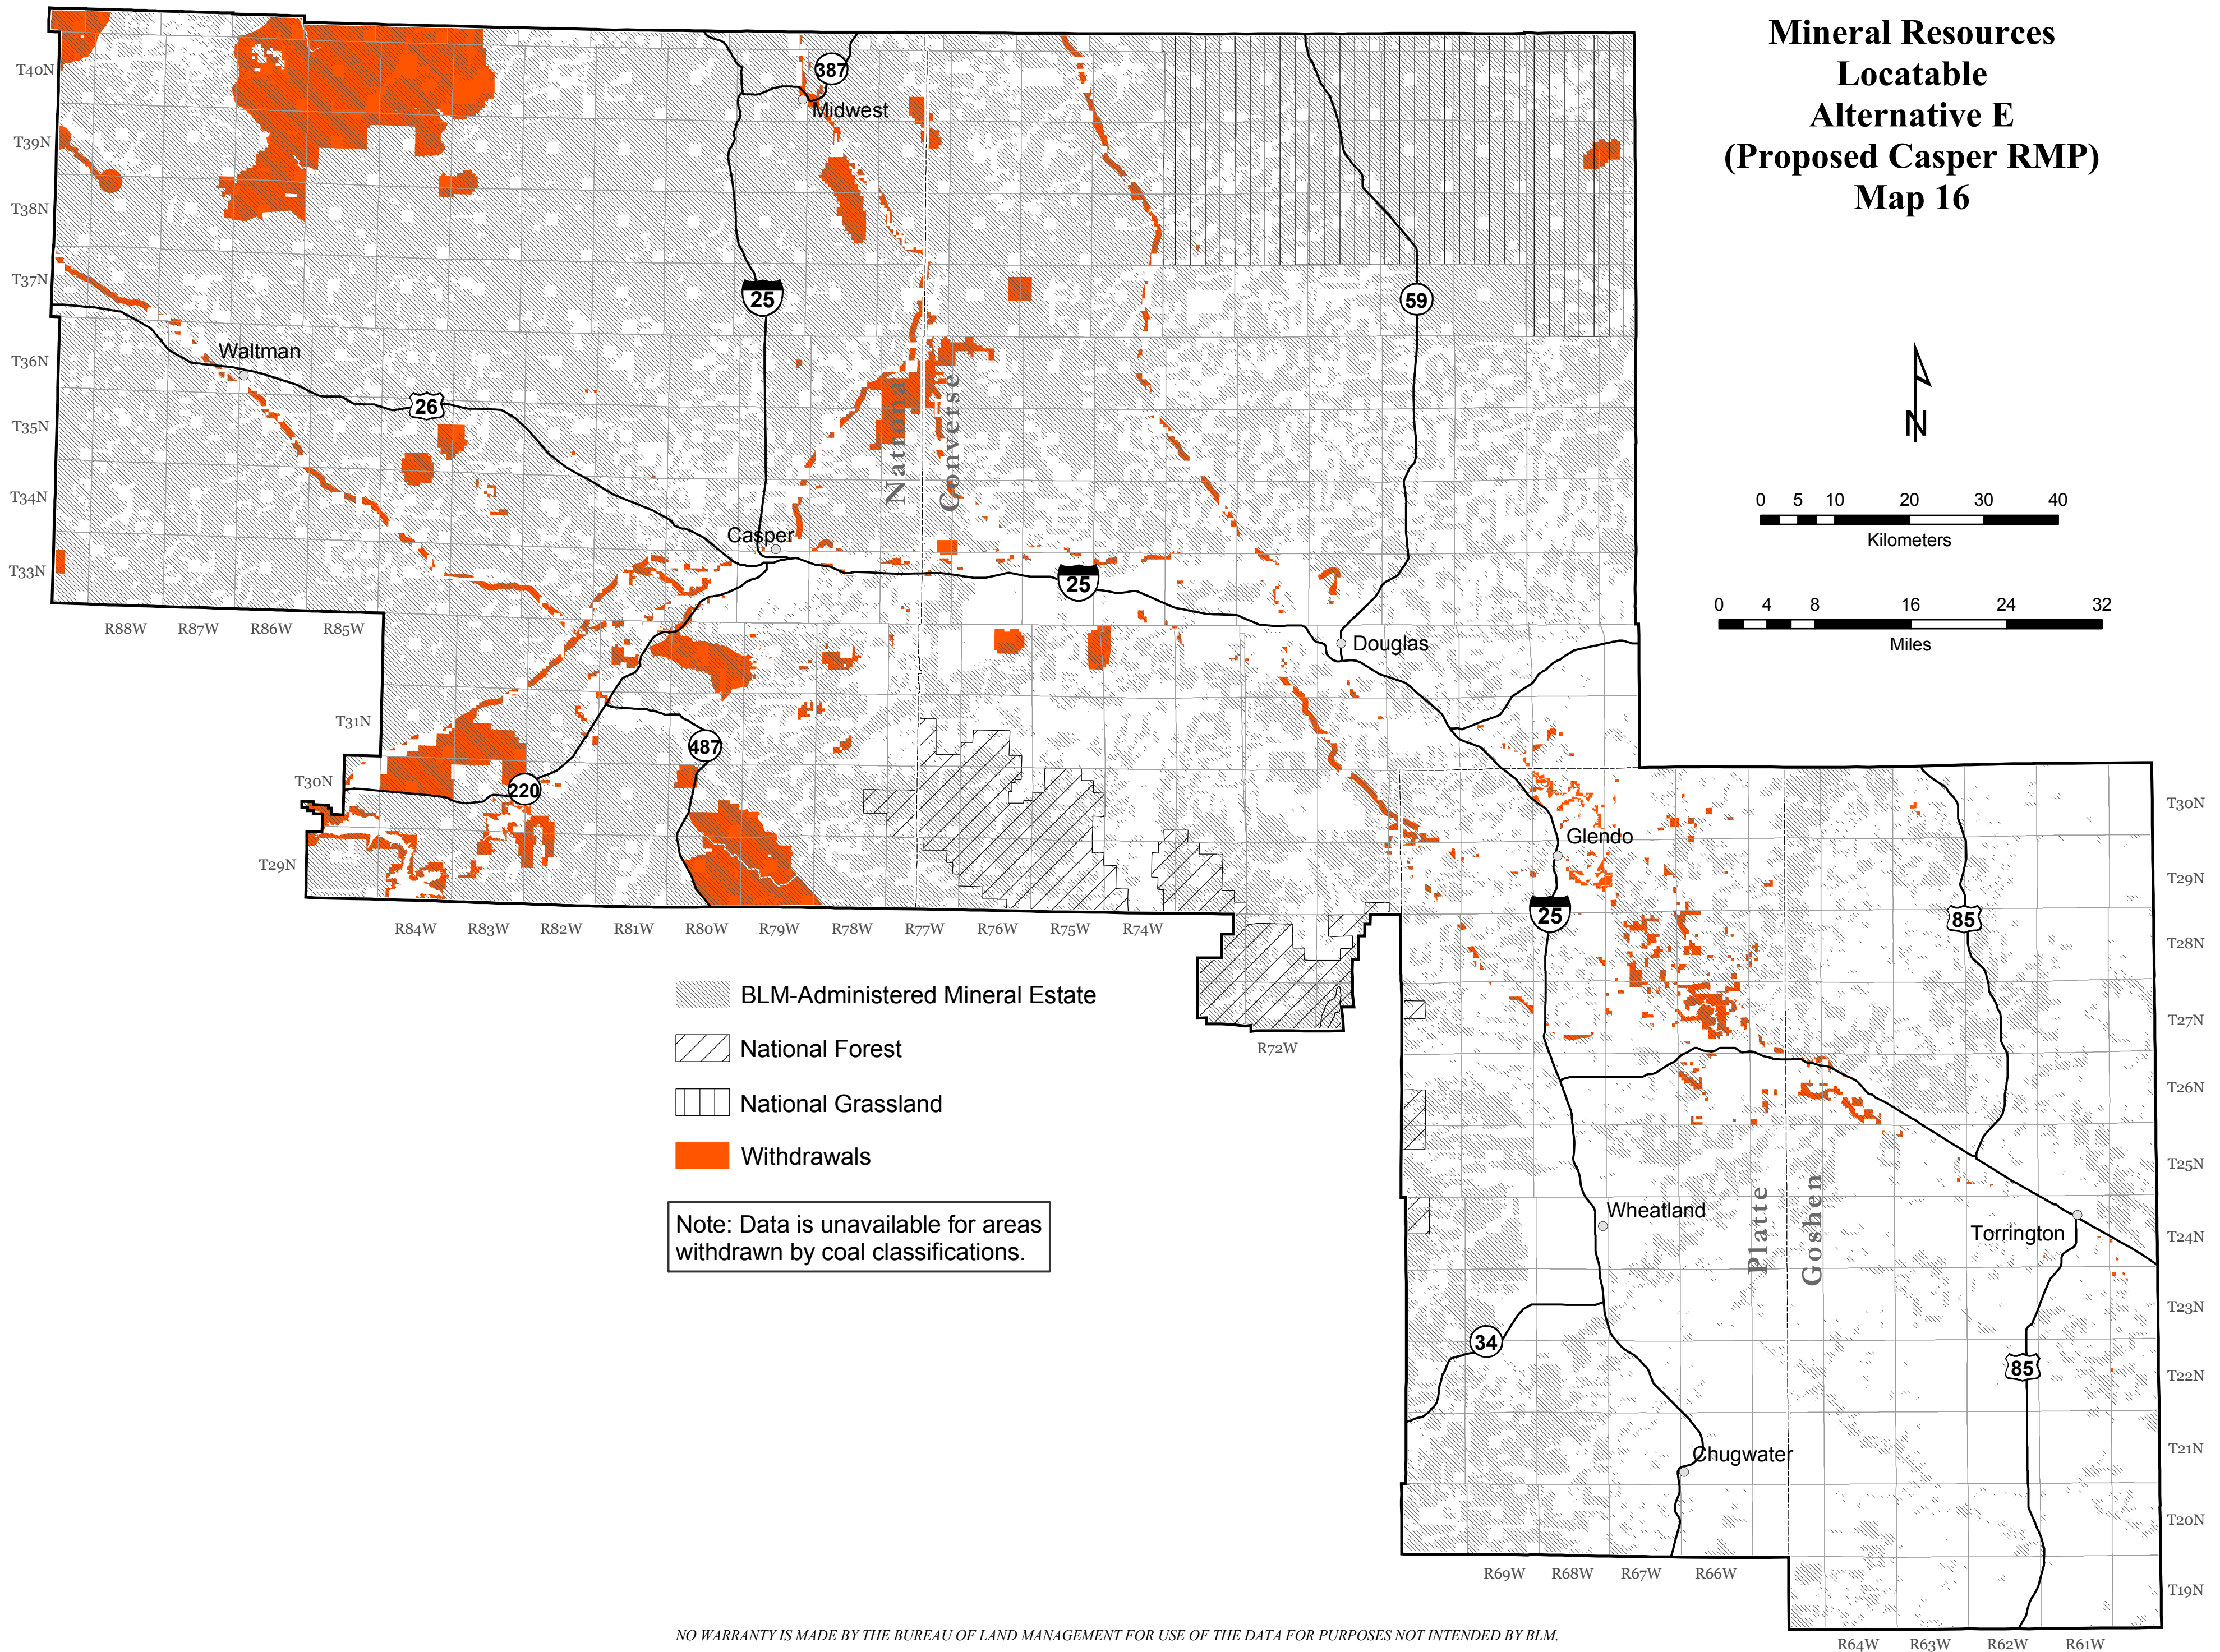

**Mineral Resources  
Locatable  
Alternative E  
(Proposed Casper RMP)  
Map 16**

Note: Data is unavailable for areas withdrawn by coal classifications.