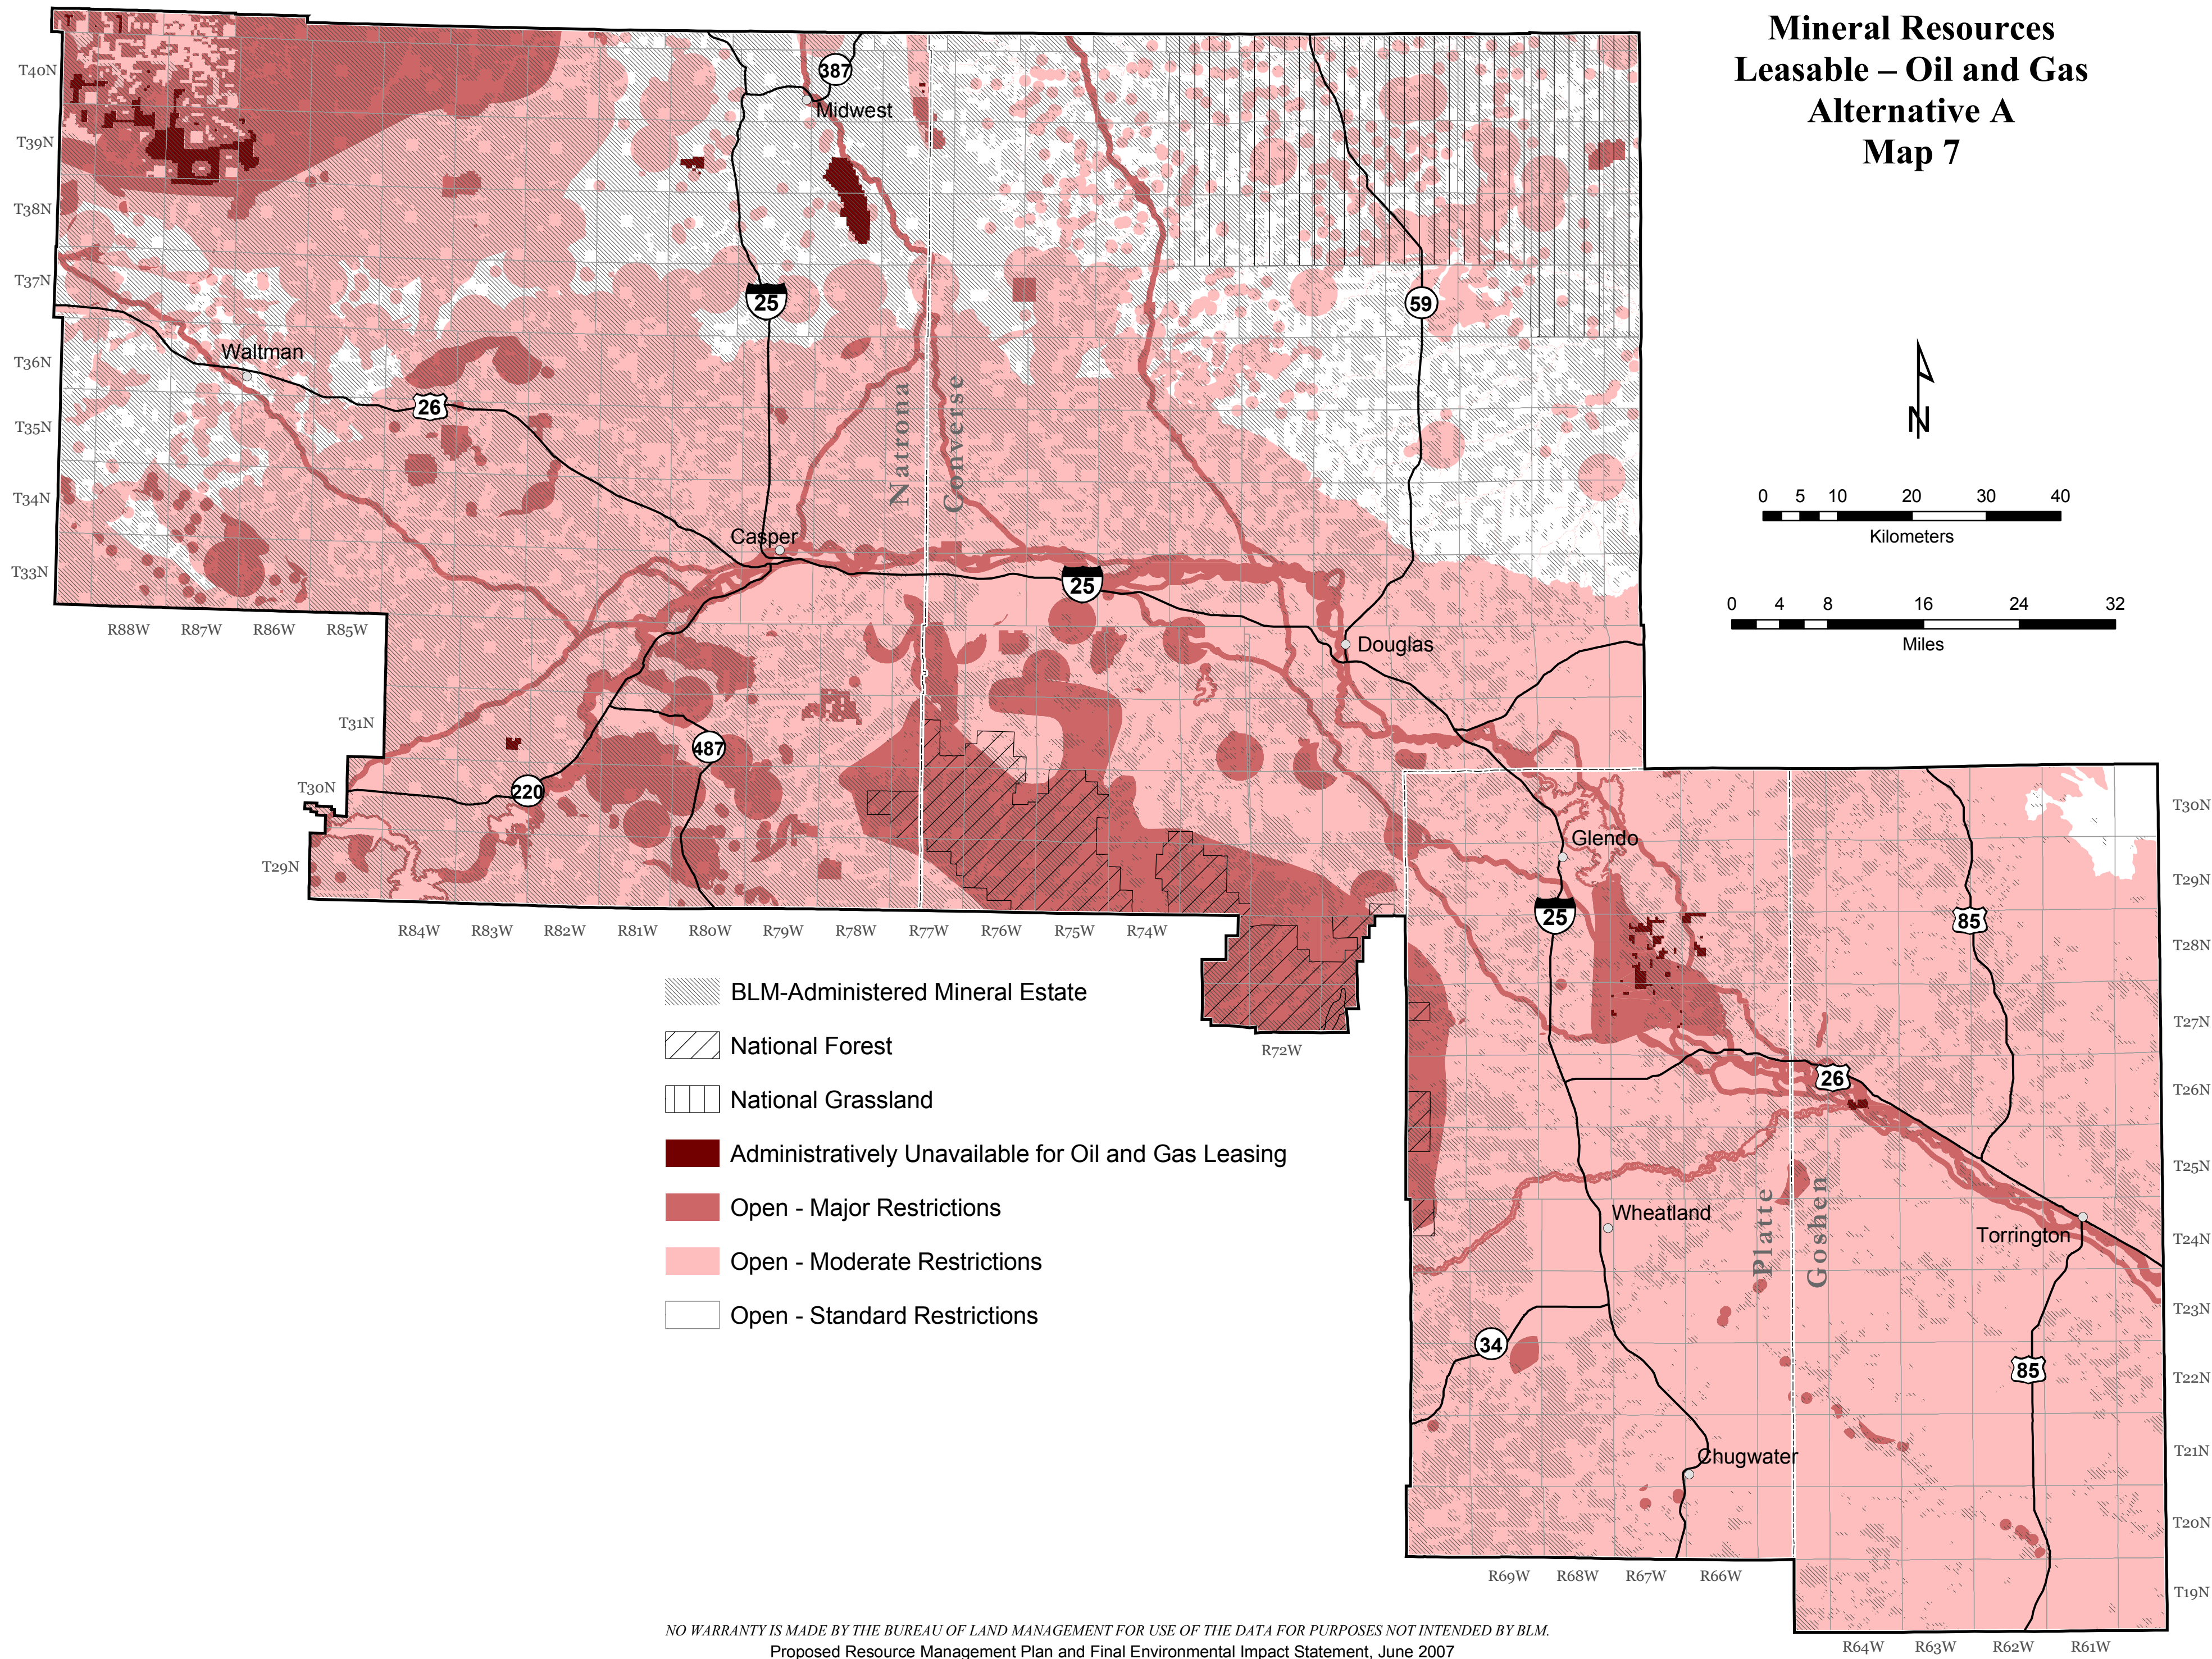

Mineral Resources Leasable – Oil and Gas Alternative A Map 7

NO WARRANTY IS MADE BY THE BUREAU OF LAND MANAGEMENT FOR USE OF THE DATA FOR PURPOSES NOT INTENDED BY BLM.
Proposed Resource Management Plan and Final Environmental Impact Statement, June 2007