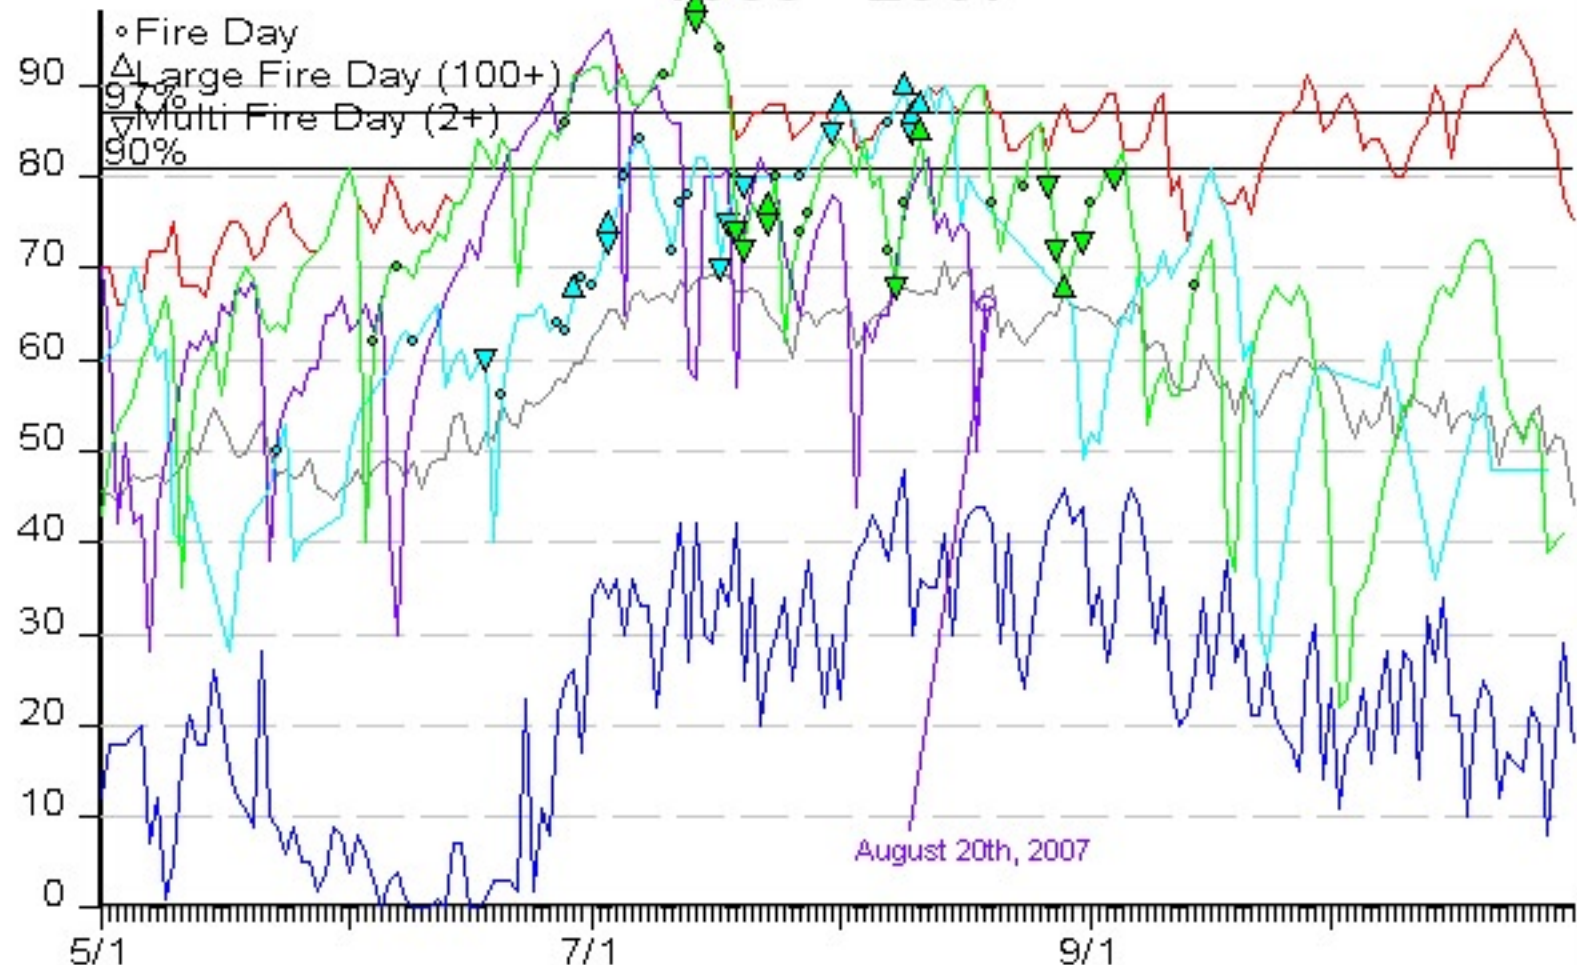

481904-Snow Springs 1983 - 2007

Energy Release Component

— Avg
— Max
— Min

— 2007 (0/0/0)
— 2000 (28/6/7)
— 2002 (27/4/9)

1 Day Periods

Model: 7G1PE1
3237 Wx Observations
FF+3.0.4 08/20/2007-09: 11