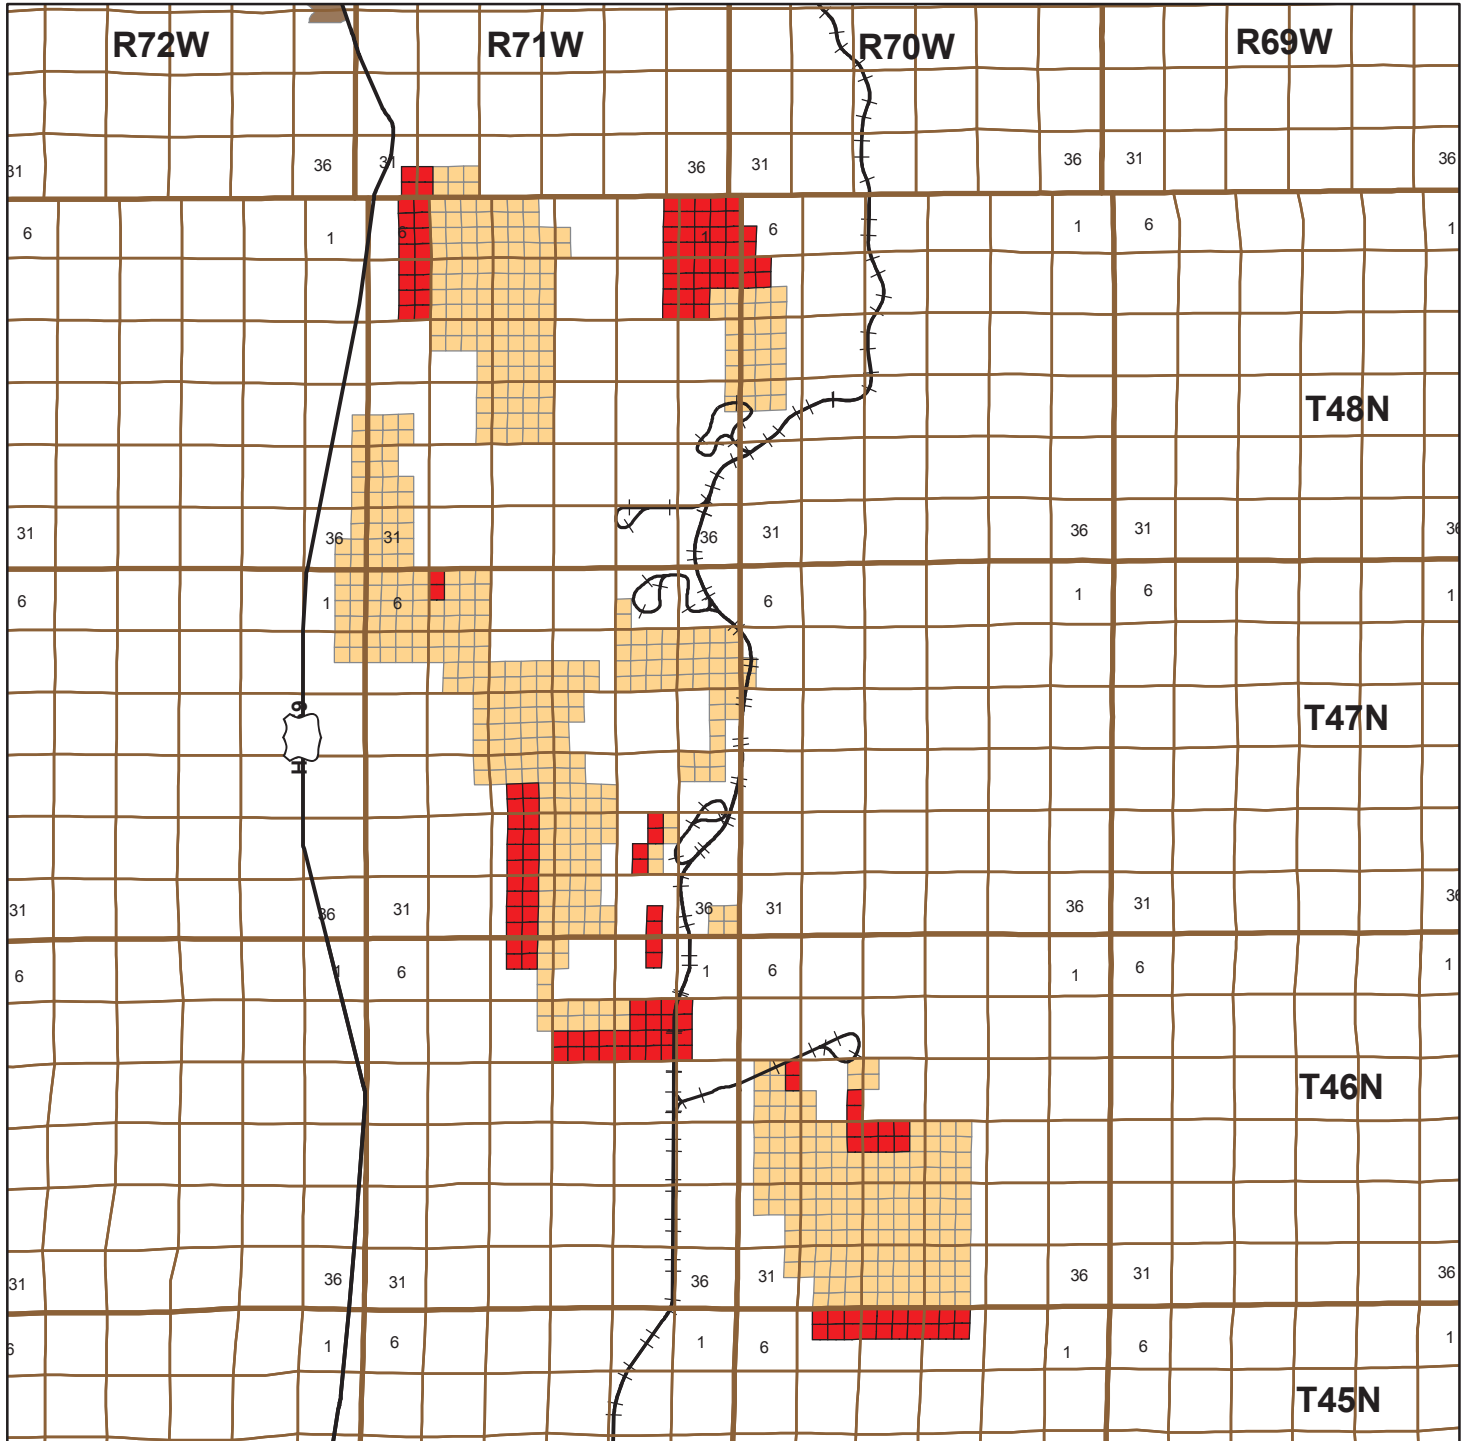

Conflict Administration Zone (CAZ) Coal and Coal Bed Natural Gas (CBNG) Middle Pod

Powder River Basin, Wyoming

Legend

- New CAZ Area
- Existing CAZ Area
- Cities/Towns
- Counties
- Railroads
- Highways

COMMENTS:

This map illustrates areas where BLM has determined potential conflict between CBNG development and coal mining

UNITED STATES DEPARTMENT OF THE INTERIOR
BUREAU OF LAND MANAGEMENT
Solid Minerals Group Casper, Wyoming

POWDER RIVER BASIN, WYOMING CAZ MAP
CAZ Areas Determined by:
Casper Field Office and Buffalo Field Office
Date: July 2008