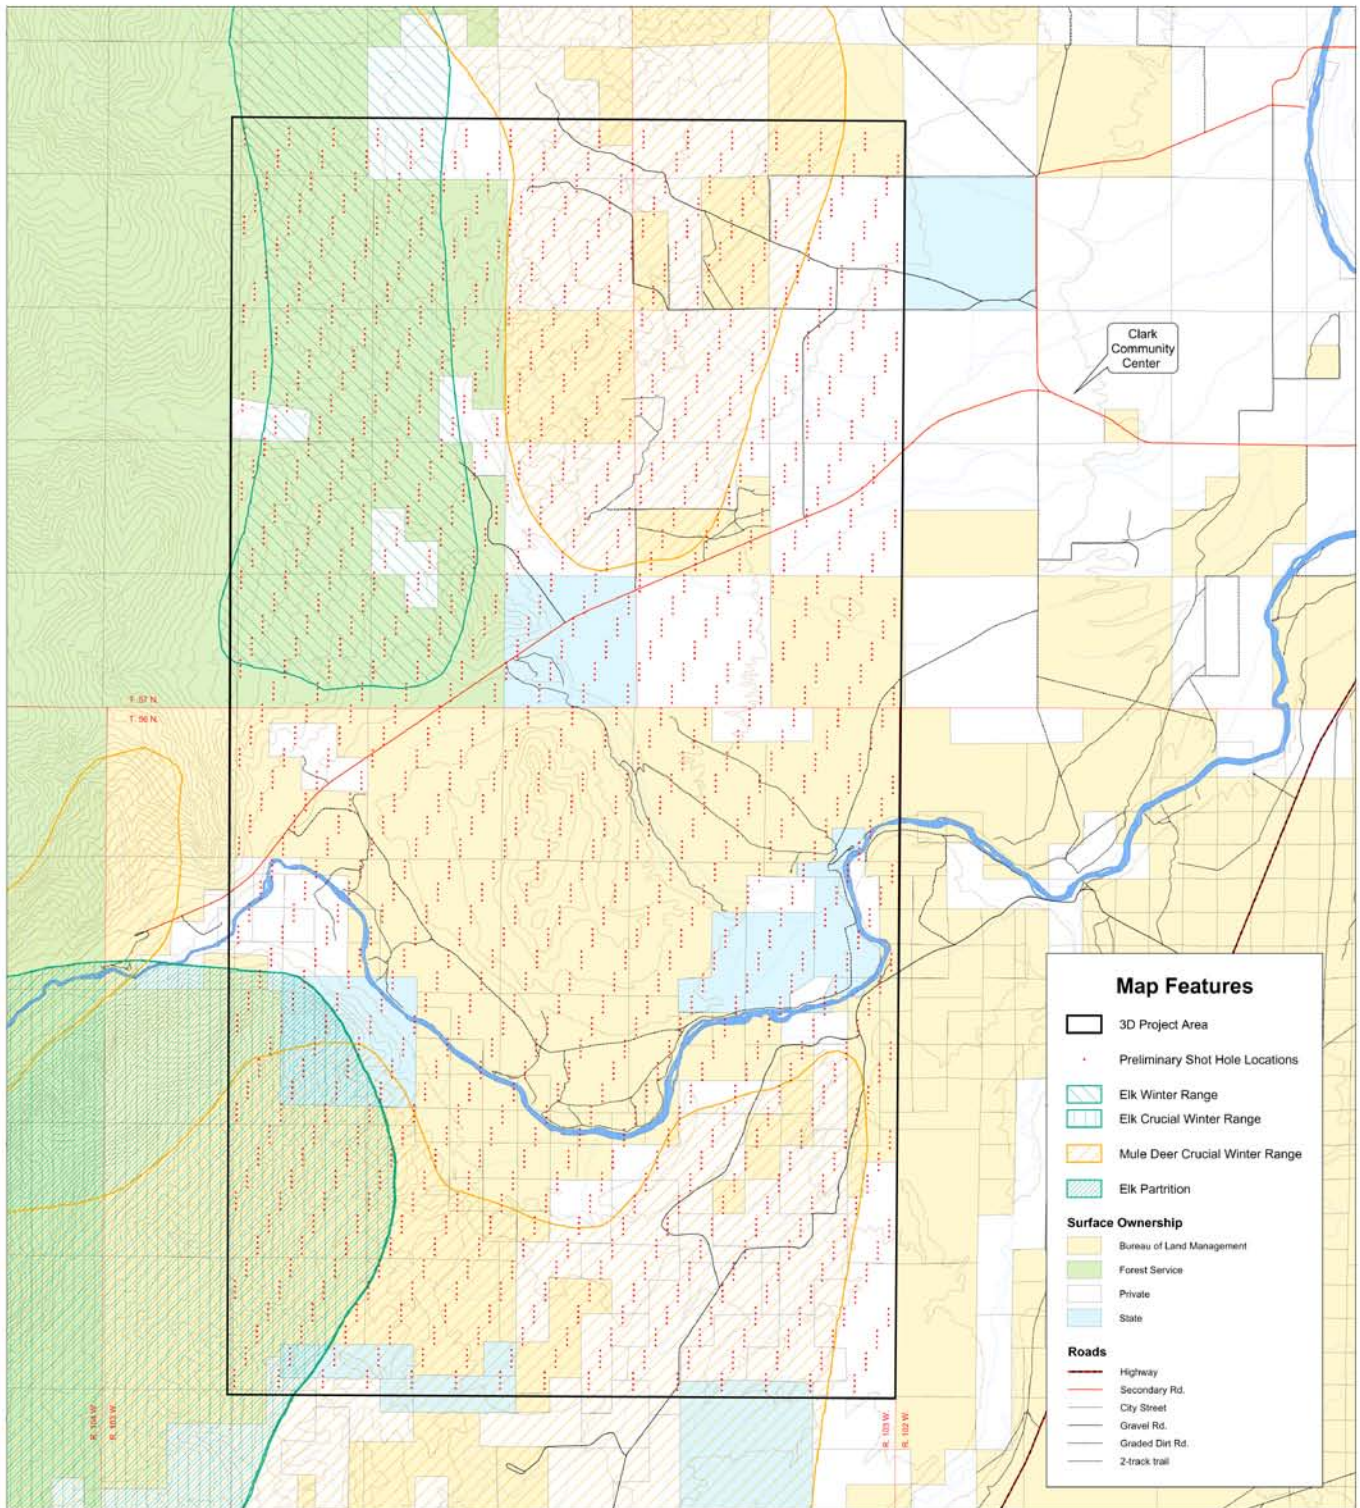

Clark 3D Seismic Project Wildlife Map2

1:24,000
1 inch equals 0.378788 miles