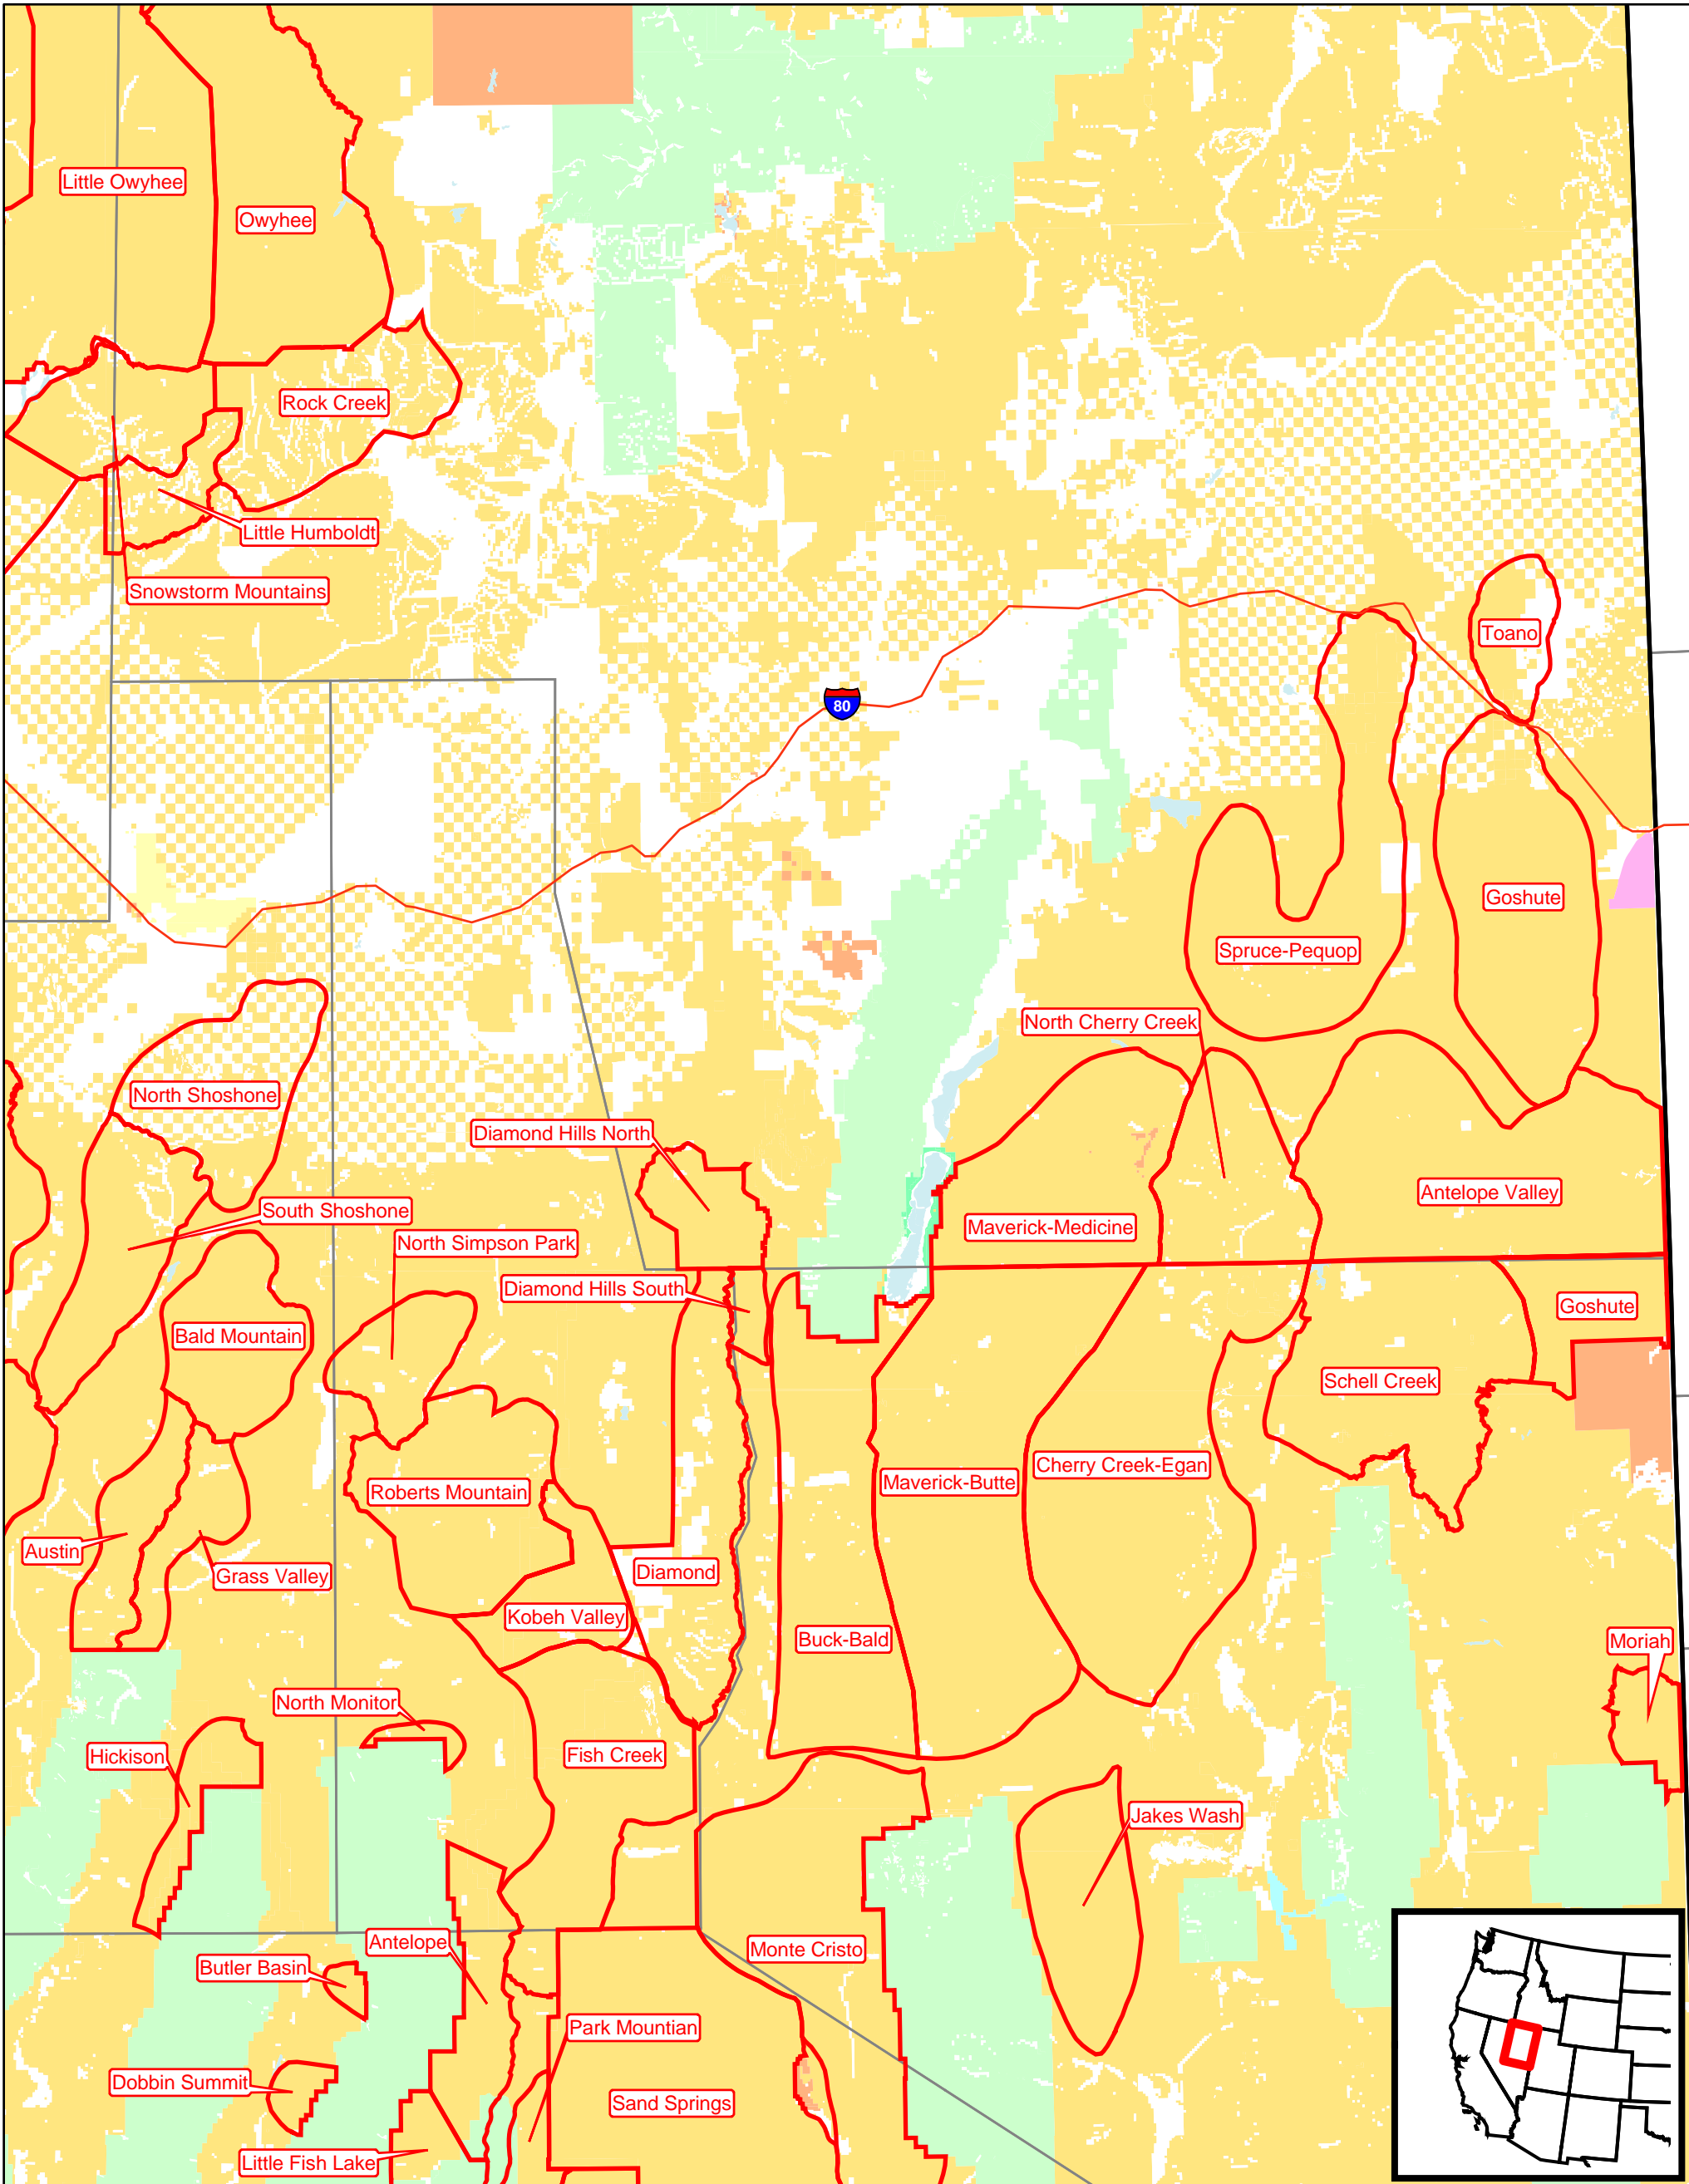

Herd Areas, Nevada (NE)

- | | | |
|--------------------|---------------------------|-----------------------|
| Interstate Highway | Bureau of Indian Affairs | Forest Service |
| Herd Areas | Bureau of Land Management | National Park Service |
| State Boundary | Bureau of Reclamation | Nevada State |
| County Boundary | Department of Defense | Private |
| Interstate Highway | Department of Energy | Regional Park |
| Herd Areas | Fish and Wildlife Service | Water |
| State Boundary | | |
| County Boundary | | |

30 15 0 30 Miles

This map data set was last updated in October, 2005 and may occasionally be updated as needed. BLM Field Offices are responsible for the determination of herd area and herd management area boundaries. Users of this data may contact the appropriate administrative Field Office to determine if the map data is current.