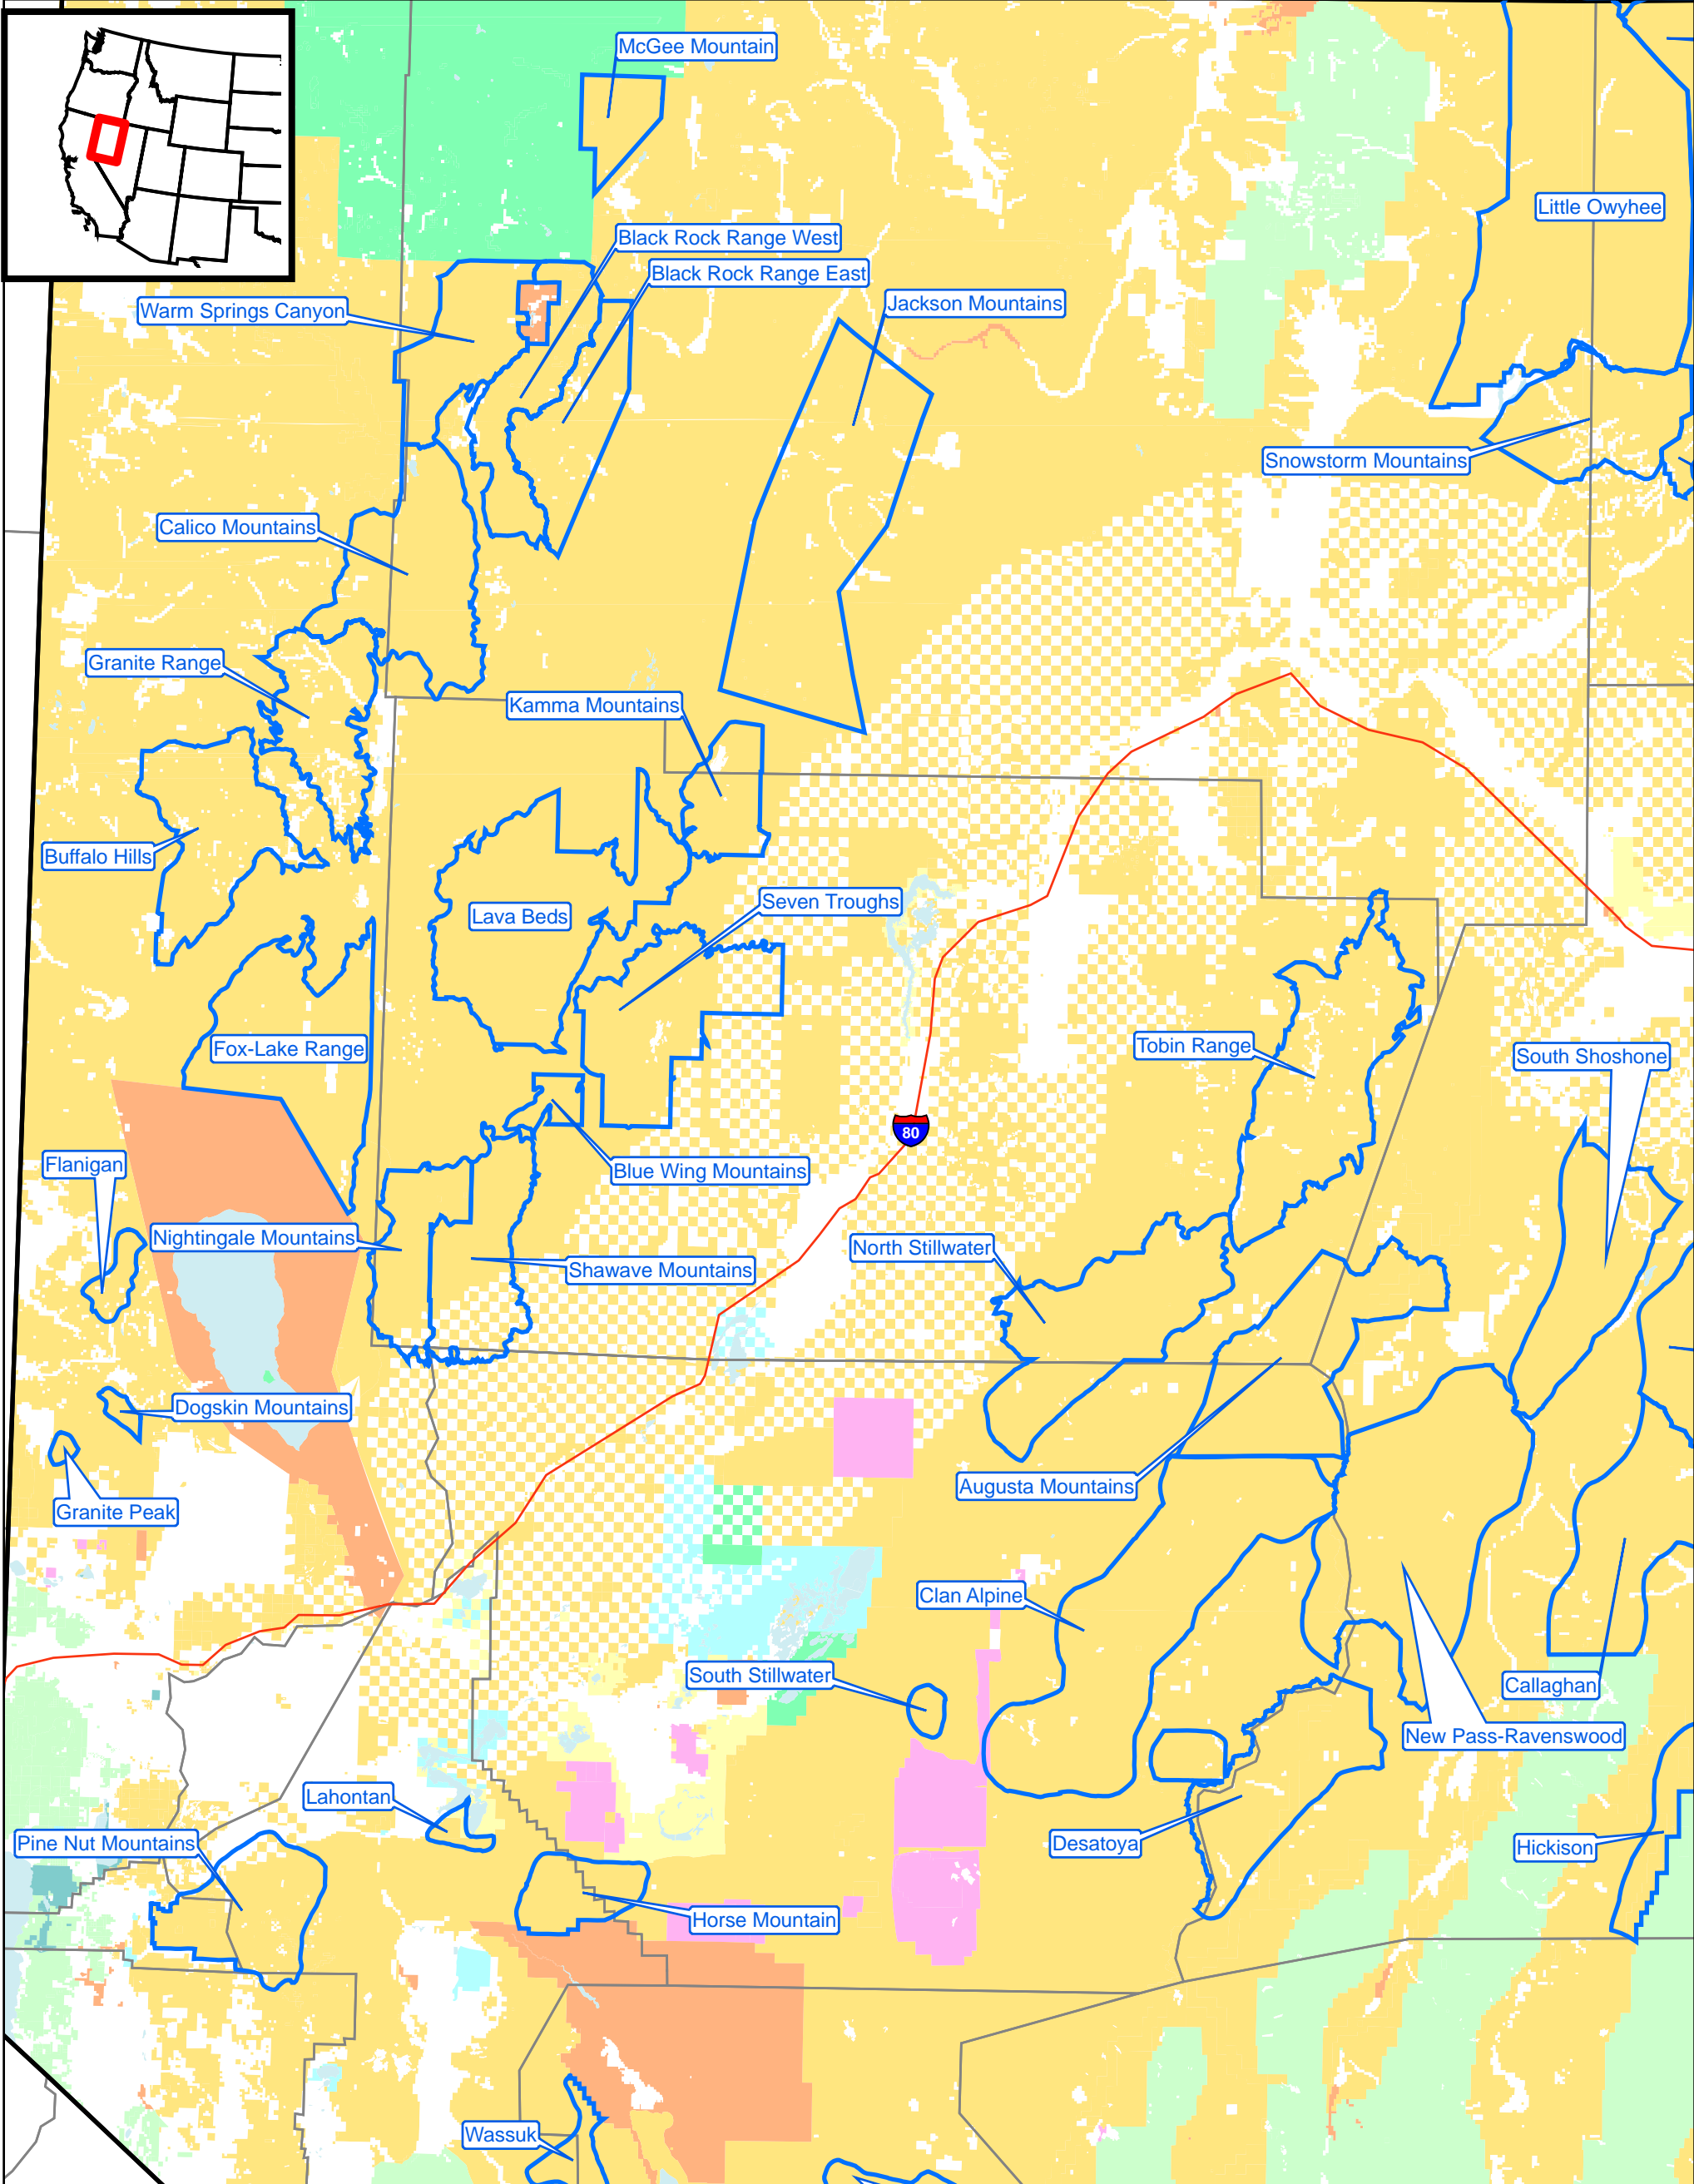

Herd Management Areas, Nevada (NW)

- | | | |
|-----------------------|---------------------------|-----------------------|
| Interstate Highway | Bureau of Indian Affairs | Forest Service |
| Herd Management Areas | Bureau of Land Management | National Park Service |
| State Boundary | Bureau of Reclamation | Nevada State |
| County Boundary | Department of Defense | Private |
| | Department of Energy | Regional Park |
| | Fish and Wildlife Service | Water |

This map data set was last updated in October, 2005 and may occasionally be updated as needed. BLM Field Offices are responsible for the determination of herd area and herd management area boundaries. Users of this data may contact the appropriate administrative Field Office to determine if the map data is current.