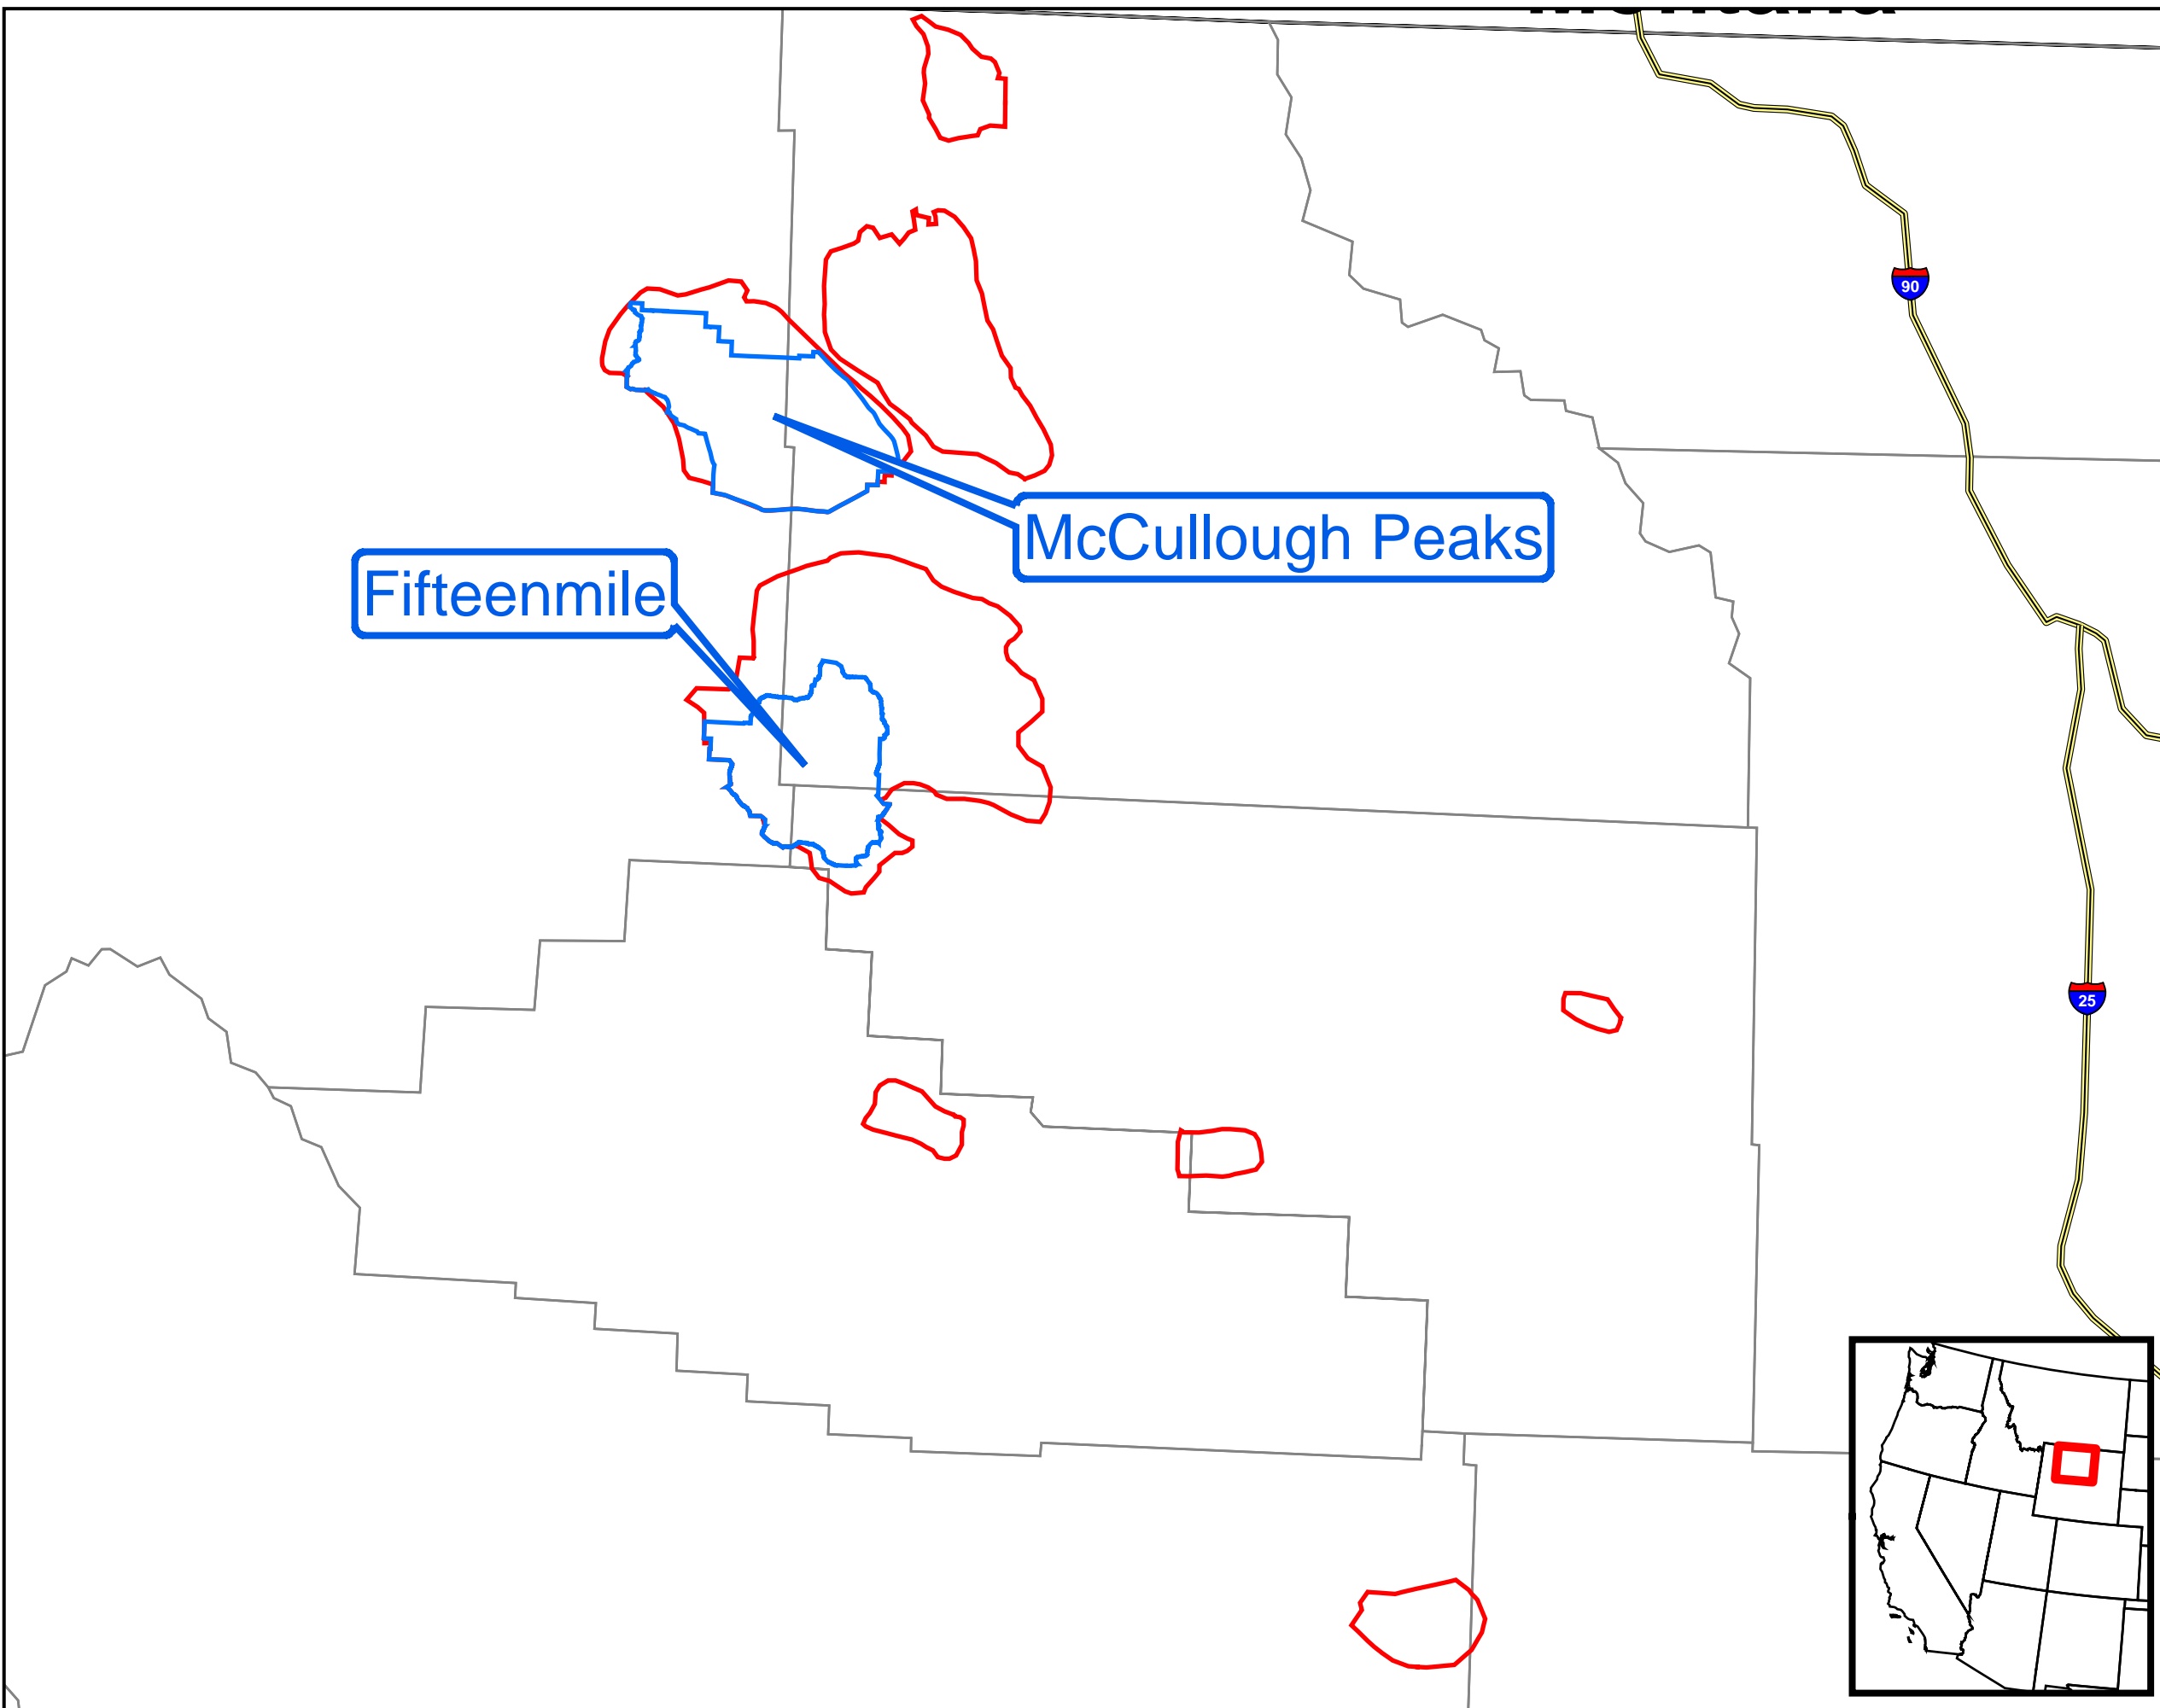

# Herd Areas and Herd Management Areas, Wyoming (north)

This map data set was last updated in October, 2005 and may occasionally be updated as needed. BLM Field Offices are responsible for the determination of herd area and herd management area boundaries. Users of this data may contact the appropriate administrative Field Office to determine if the map data is current.

- Interstate Highways
- Herd Management Areas
- Herd Areas
- COUNTY Boundaries
- State Boundary

Jan. 19, 2006

No Warranty is made by the Bureau of Land Management as to the accuracy, reliability, or completeness of these data for individual use or aggregate use with other data.