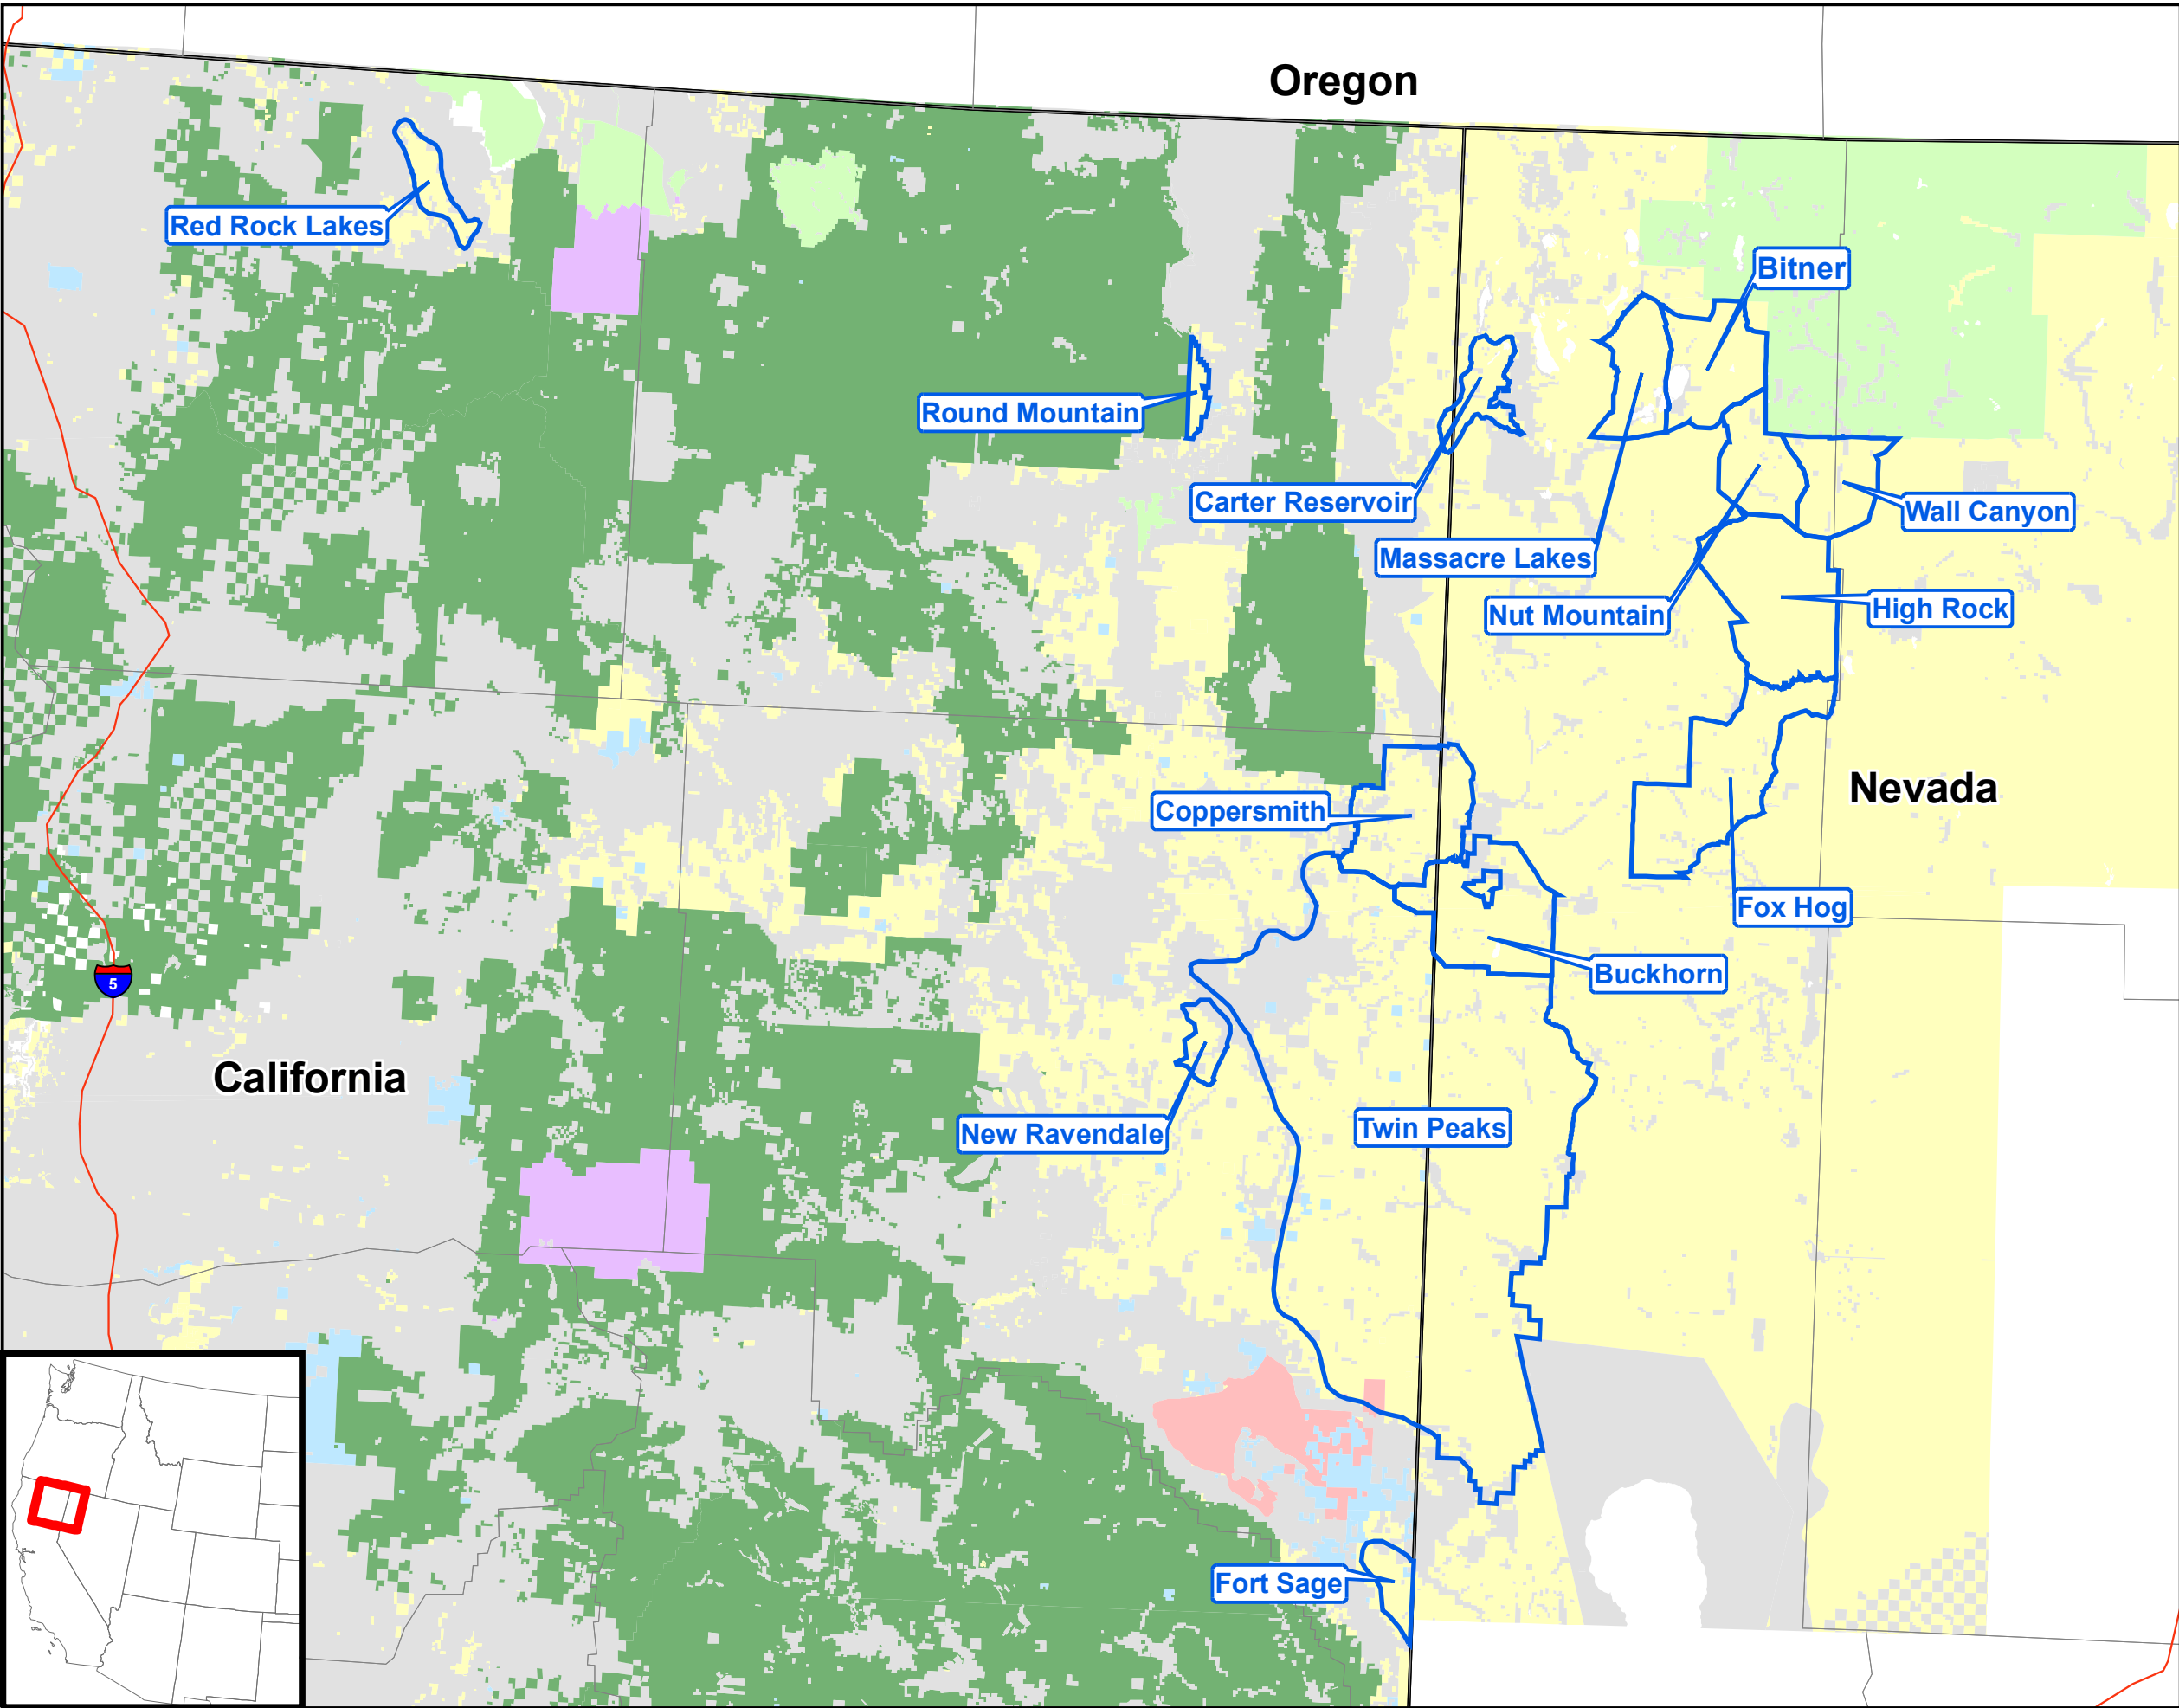

Herd Management Areas, California (north)

This map data set was last updated in October, 2005 and may occasionally be updated as needed. BLM Field Offices are responsible for the determination of herd area and herd management area boundaries. Users of this data may contact the appropriate administrative Field Office to determine if the map data is current.

Interstate Highway	Ownership
Herd Management Areas	AGENCY
State Boundary	Bureau of Land Management
County Boundary	Military
	National Park Service
	State
	US Fish and Wildlife
	US Forest Service
	Unclassified