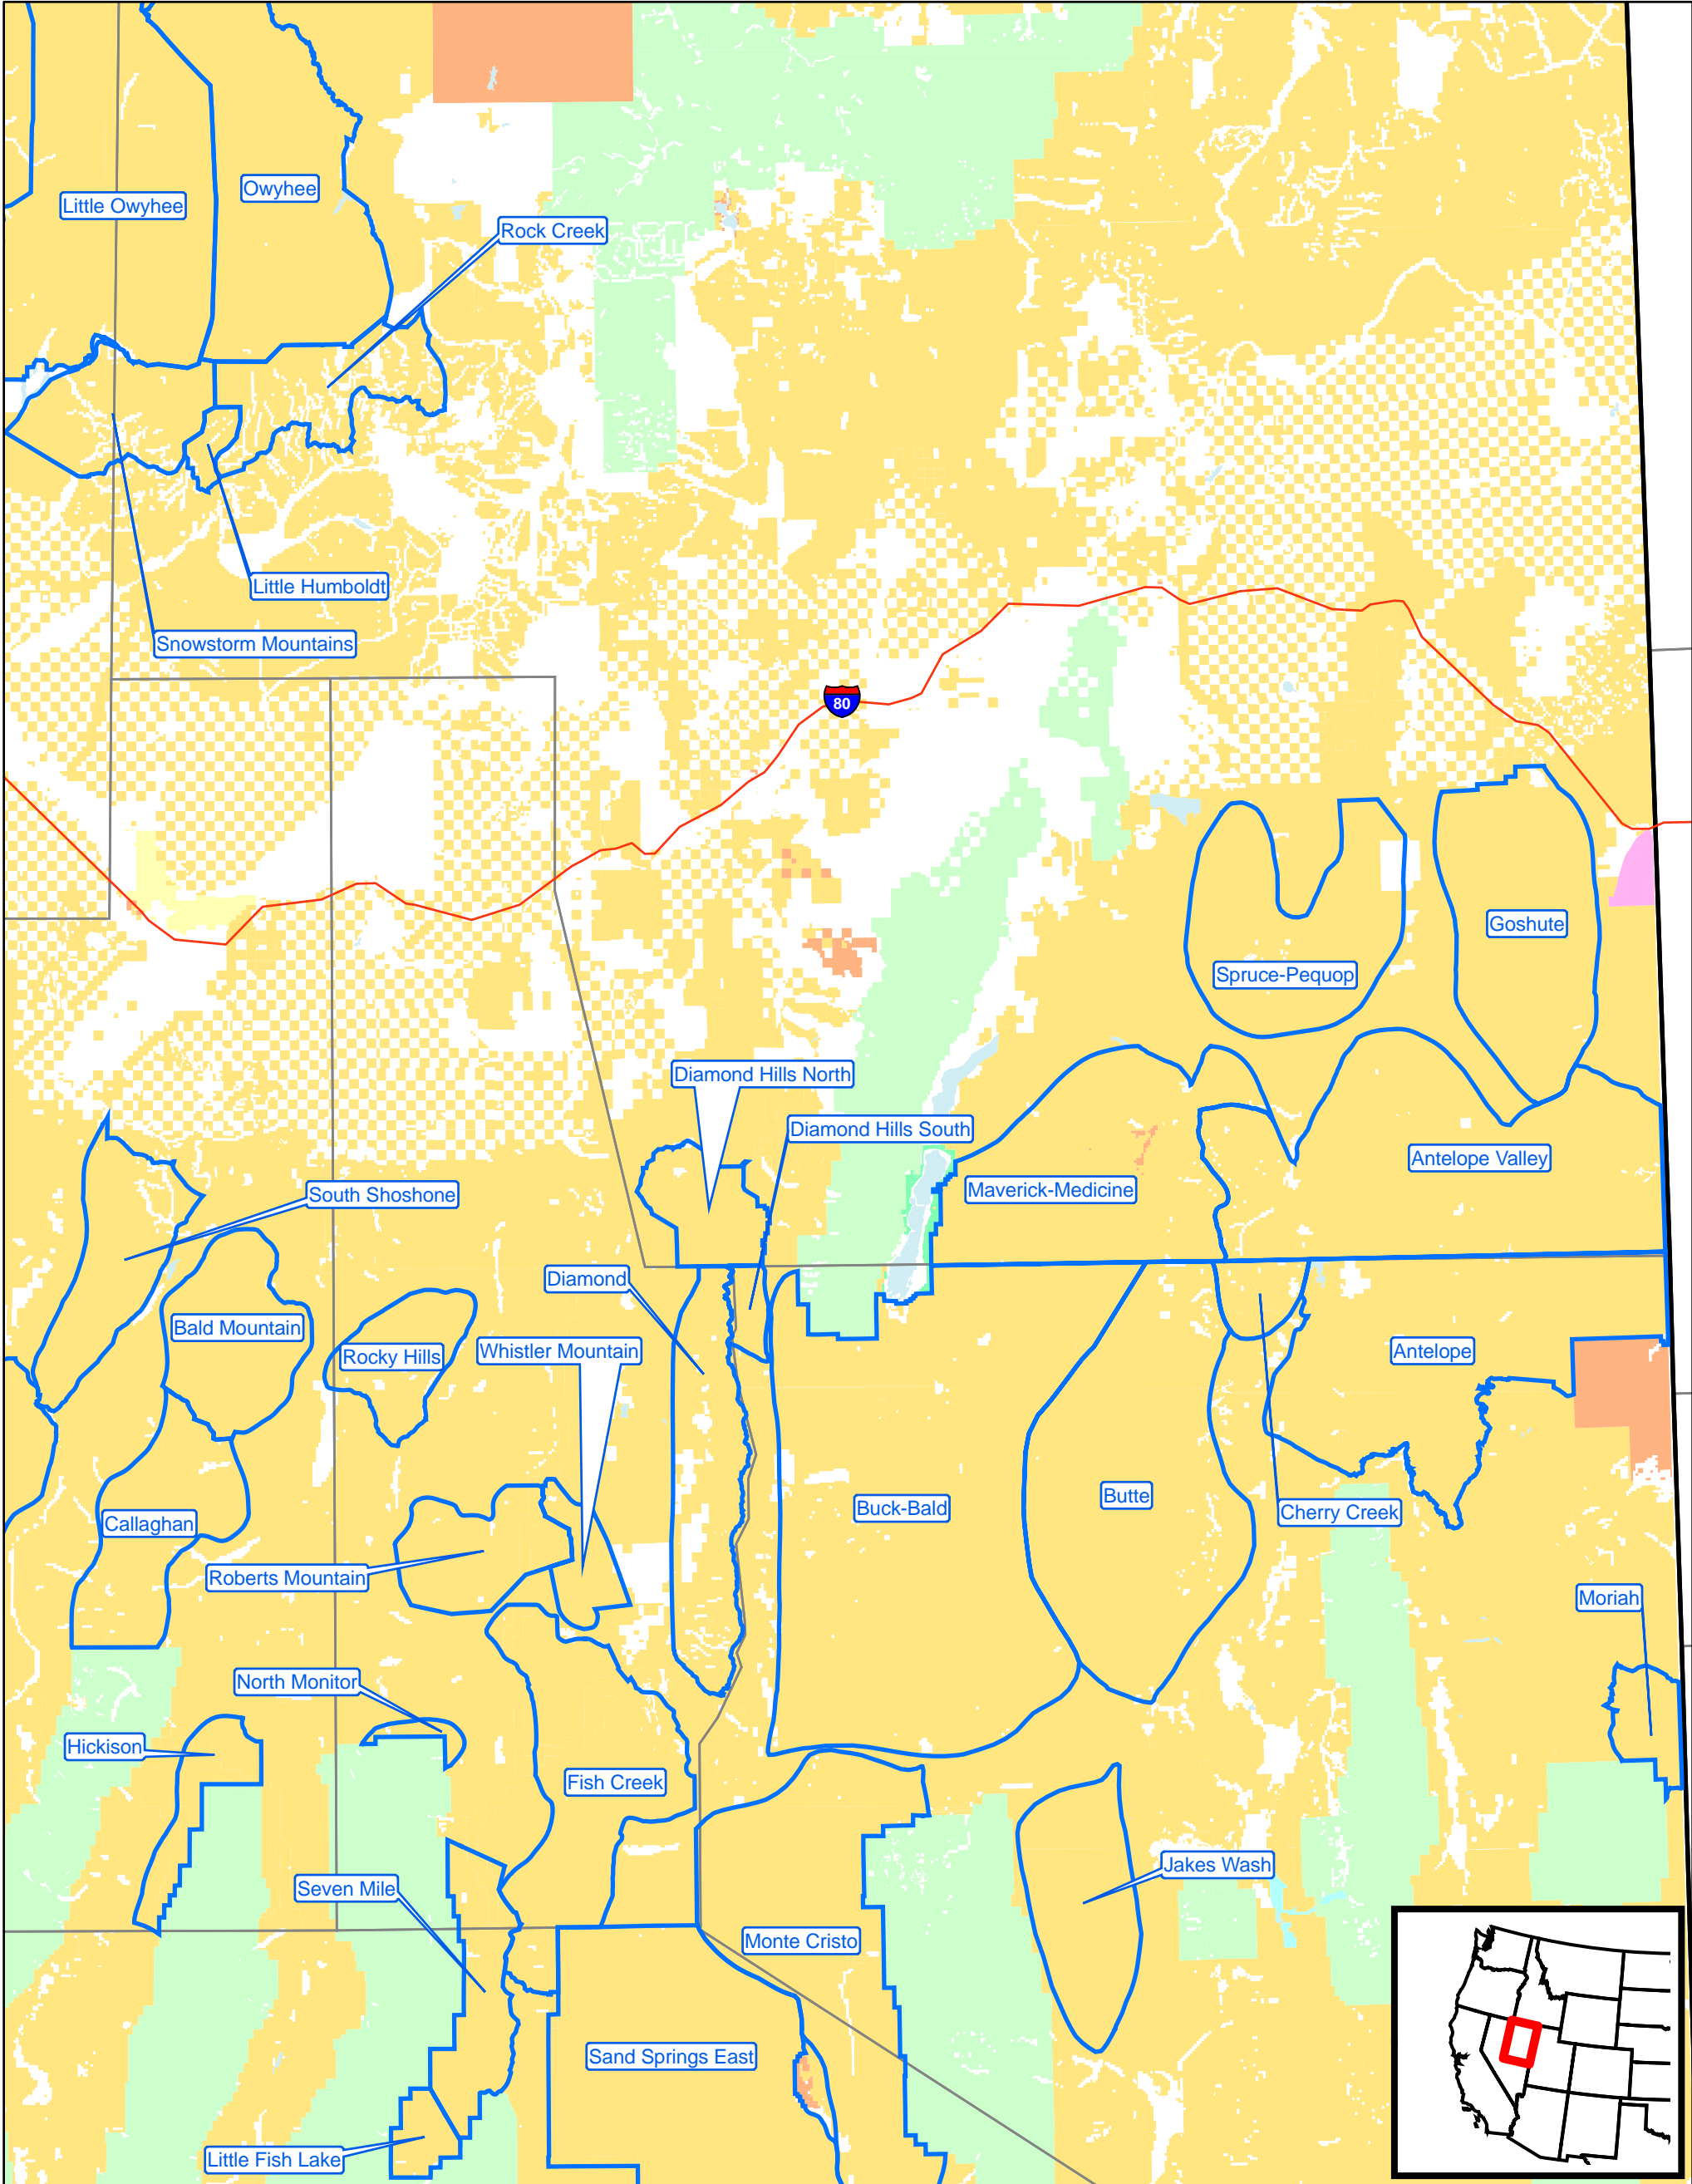

Herd Management Areas, Nevada (NE)

- | | | |
|-----------------------|---------------------------|-----------------------|
| Interstate Highway | Bureau of Indian Affairs | Forest Service |
| Herd Management Areas | Bureau of Land Management | National Park Service |
| State Boundary | Bureau of Reclamation | Nevada State |
| County Boundary | Department of Defense | Private |
| Interstate Highway | Department of Energy | Regional Park |
| Herd Management Areas | Fish and Wildlife Service | Water |
| State Boundary | | |
| County Boundary | | |

This map data set was last updated in October, 2005 and may occasionally be updated as needed. BLM Field Offices are responsible for the determination of herd area and herd management area boundaries. Users of this data may contact the appropriate administrative Field Office to determine if the map data is current.