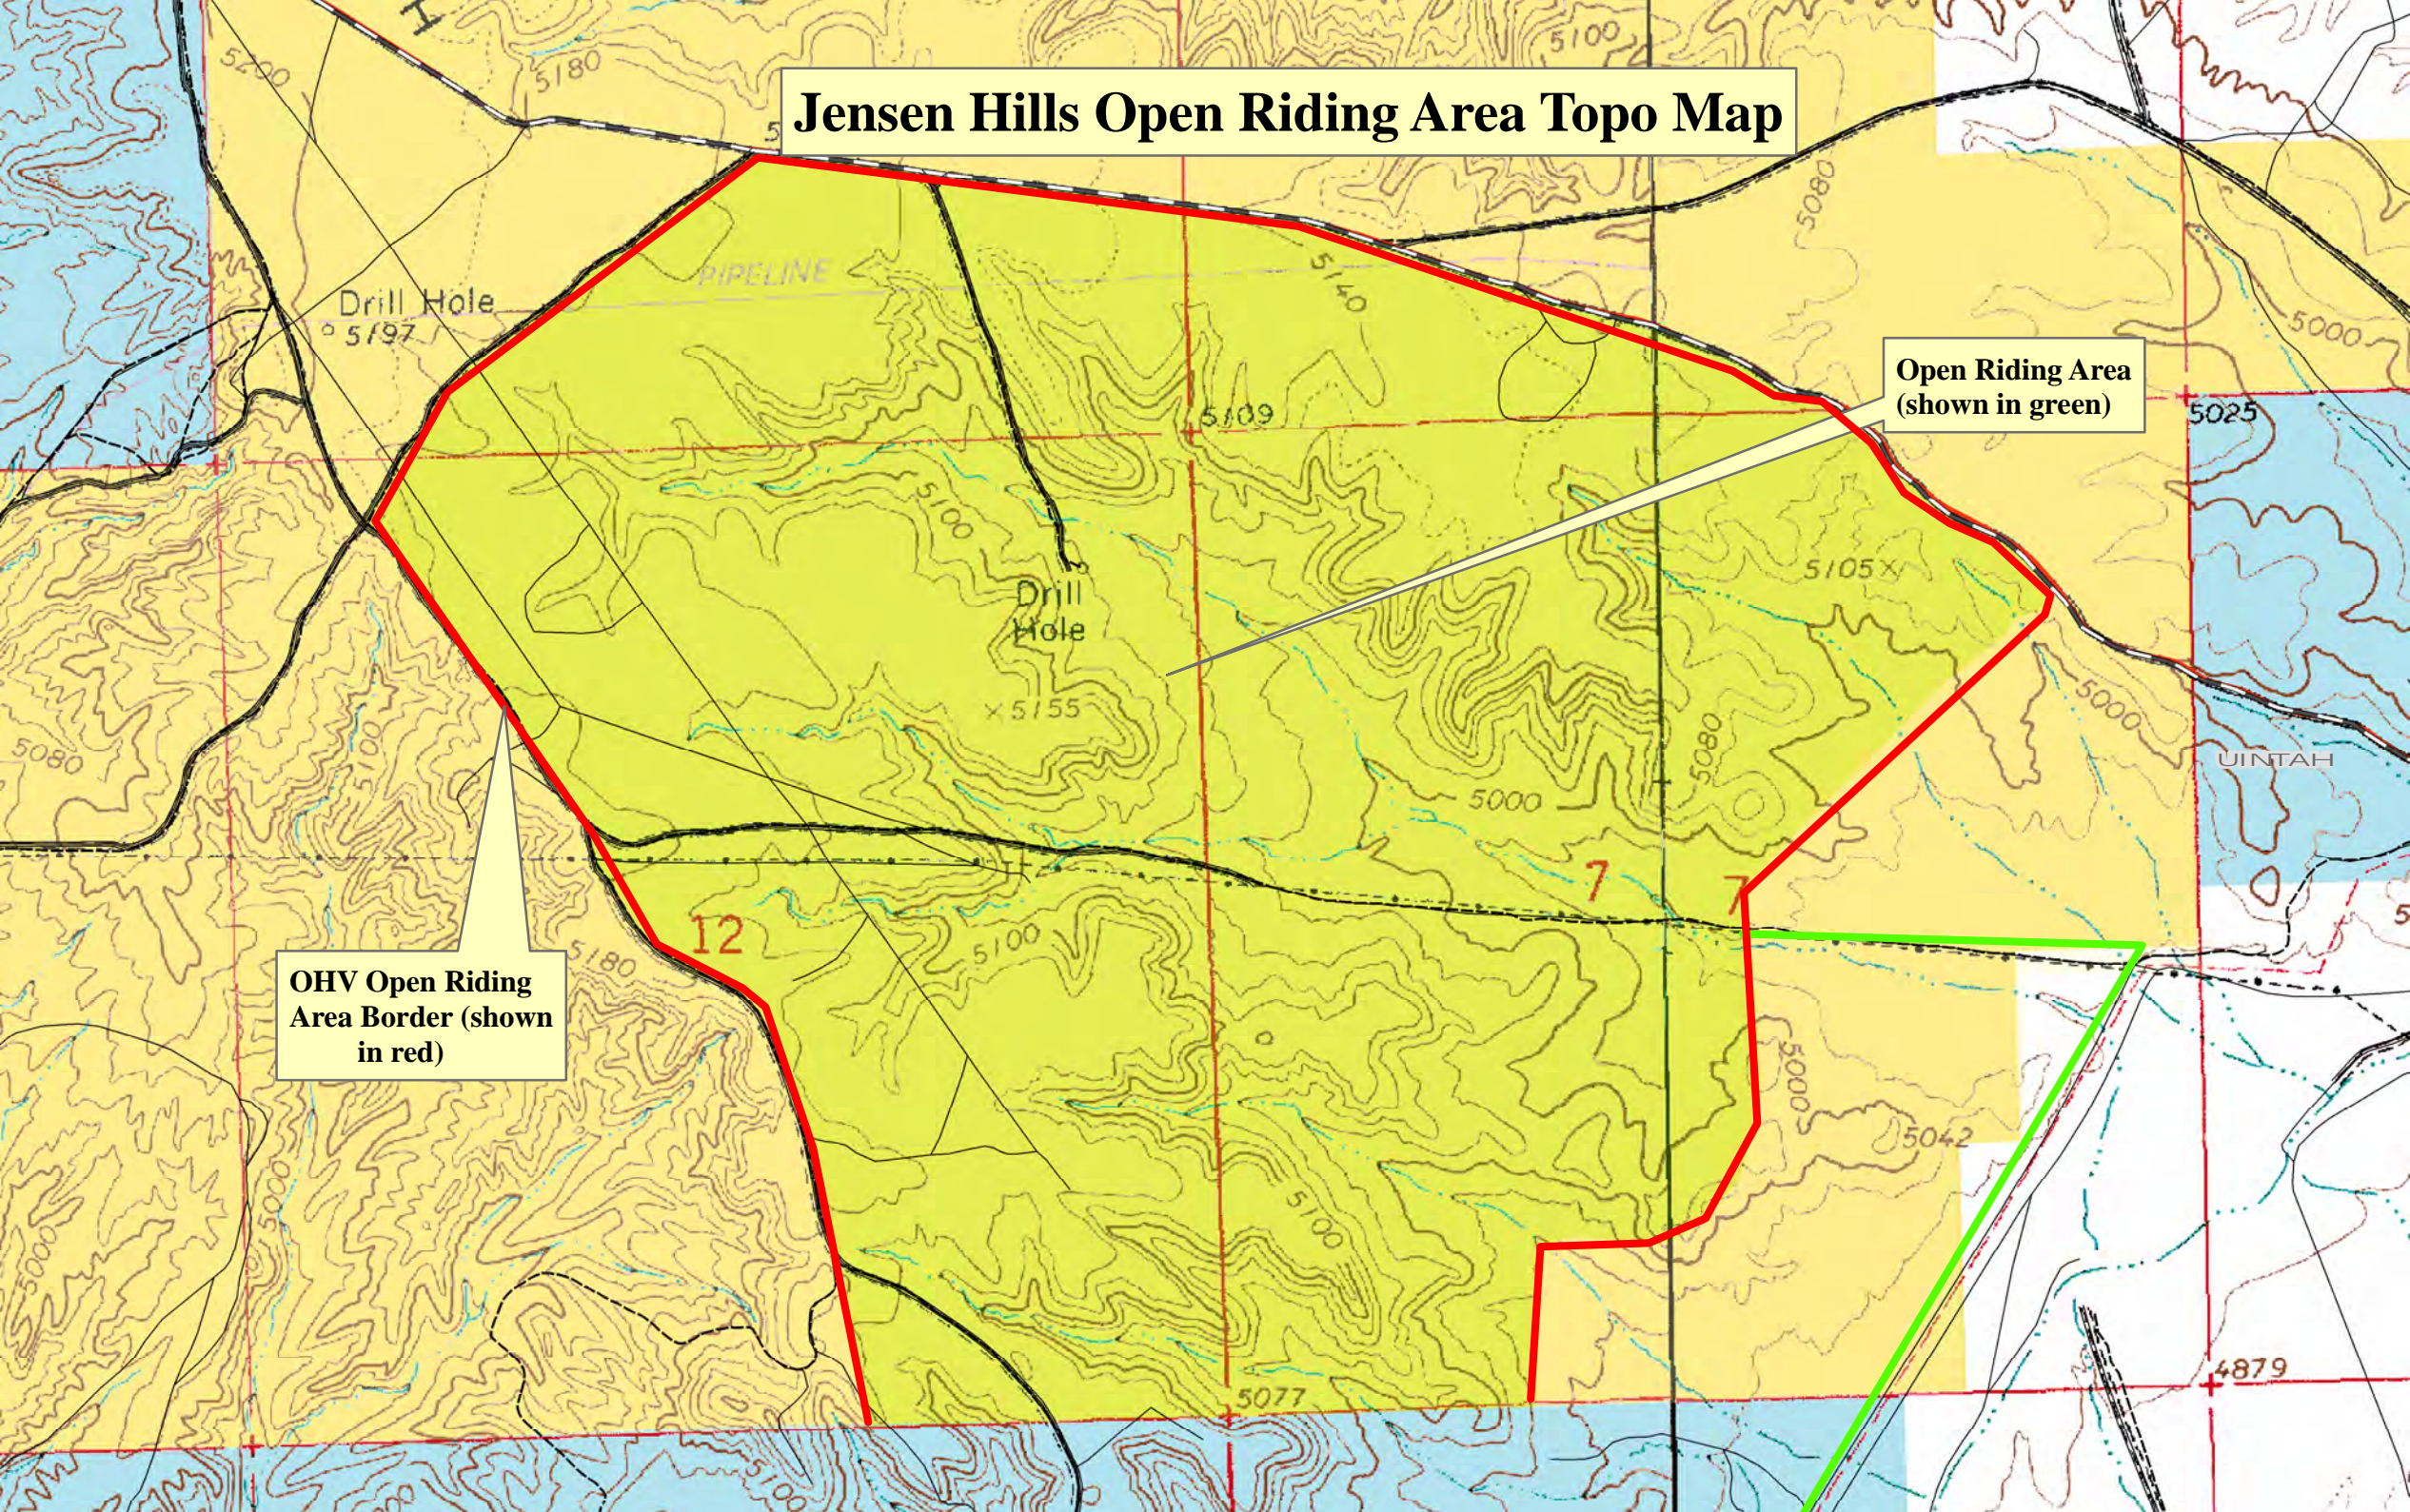

Jensen Hills Open Riding Area Topo Map

OHV Open Riding Area Border (shown in red)

Open Riding Area (shown in green)

Drill Hole
5197

Drill Hole
5155

12

7

7