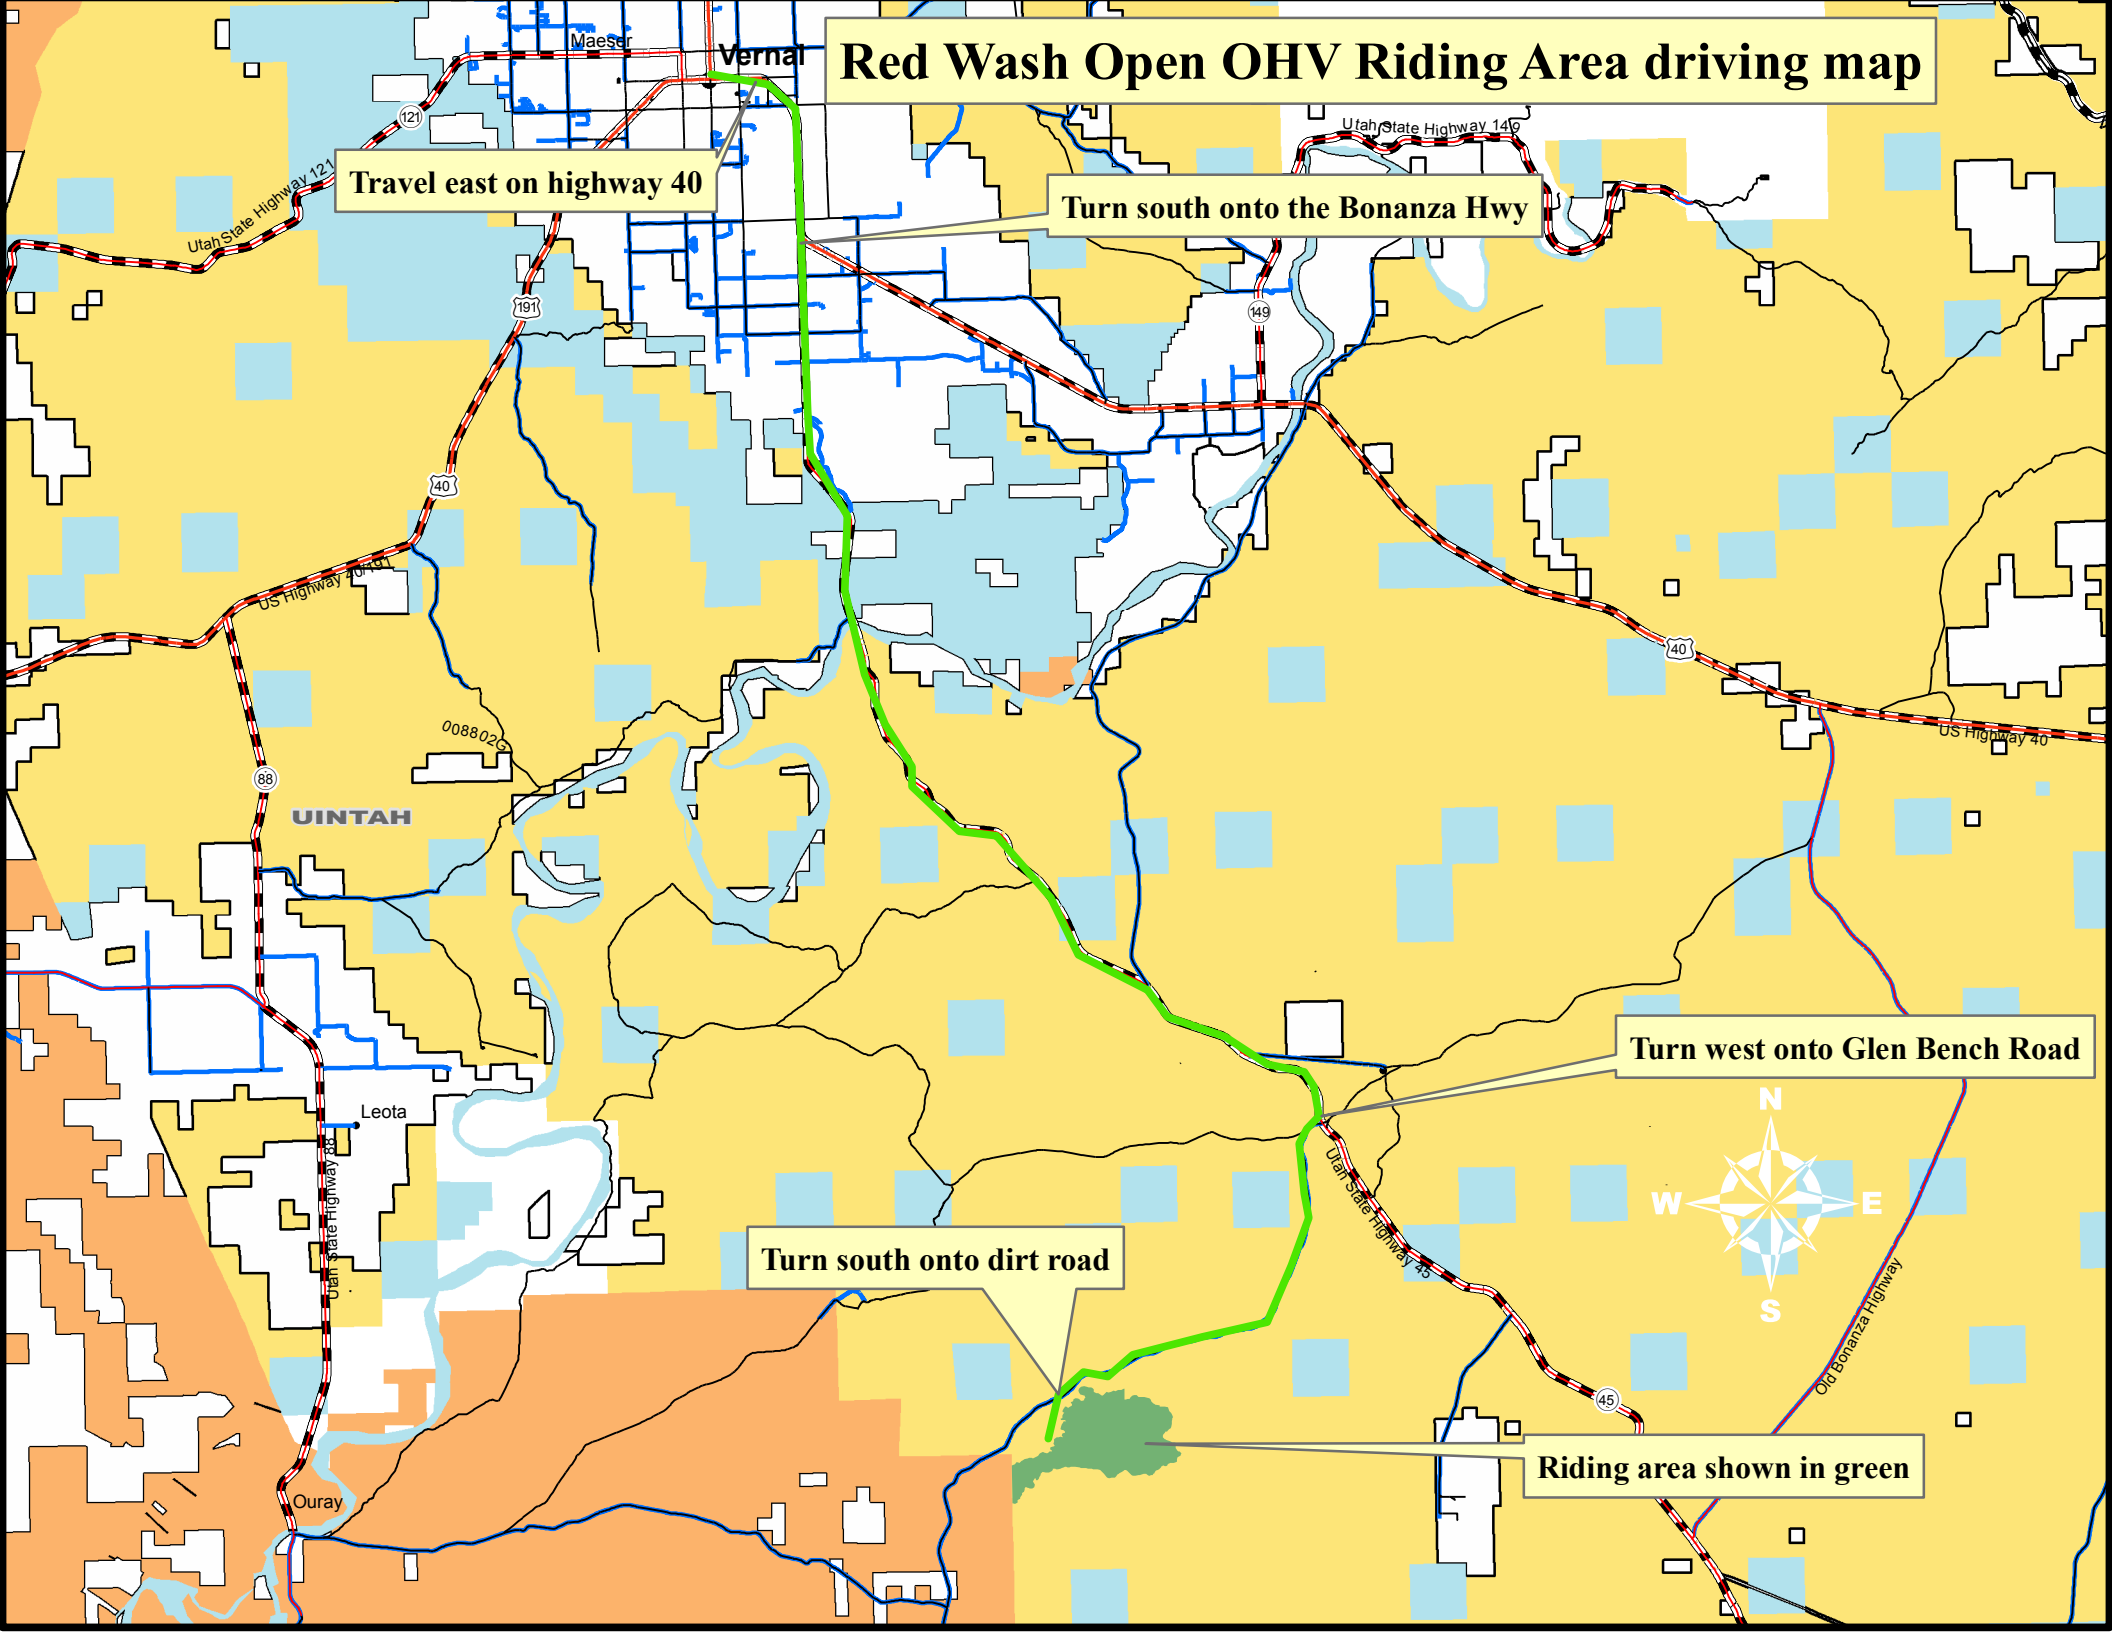

Red Wash Open OHV Riding Area driving map

Travel east on highway 40

Turn south onto the Bonanza Hwy

Turn west onto Glen Bench Road

Turn south onto dirt road

Riding area shown in green

UINTAH

0088026