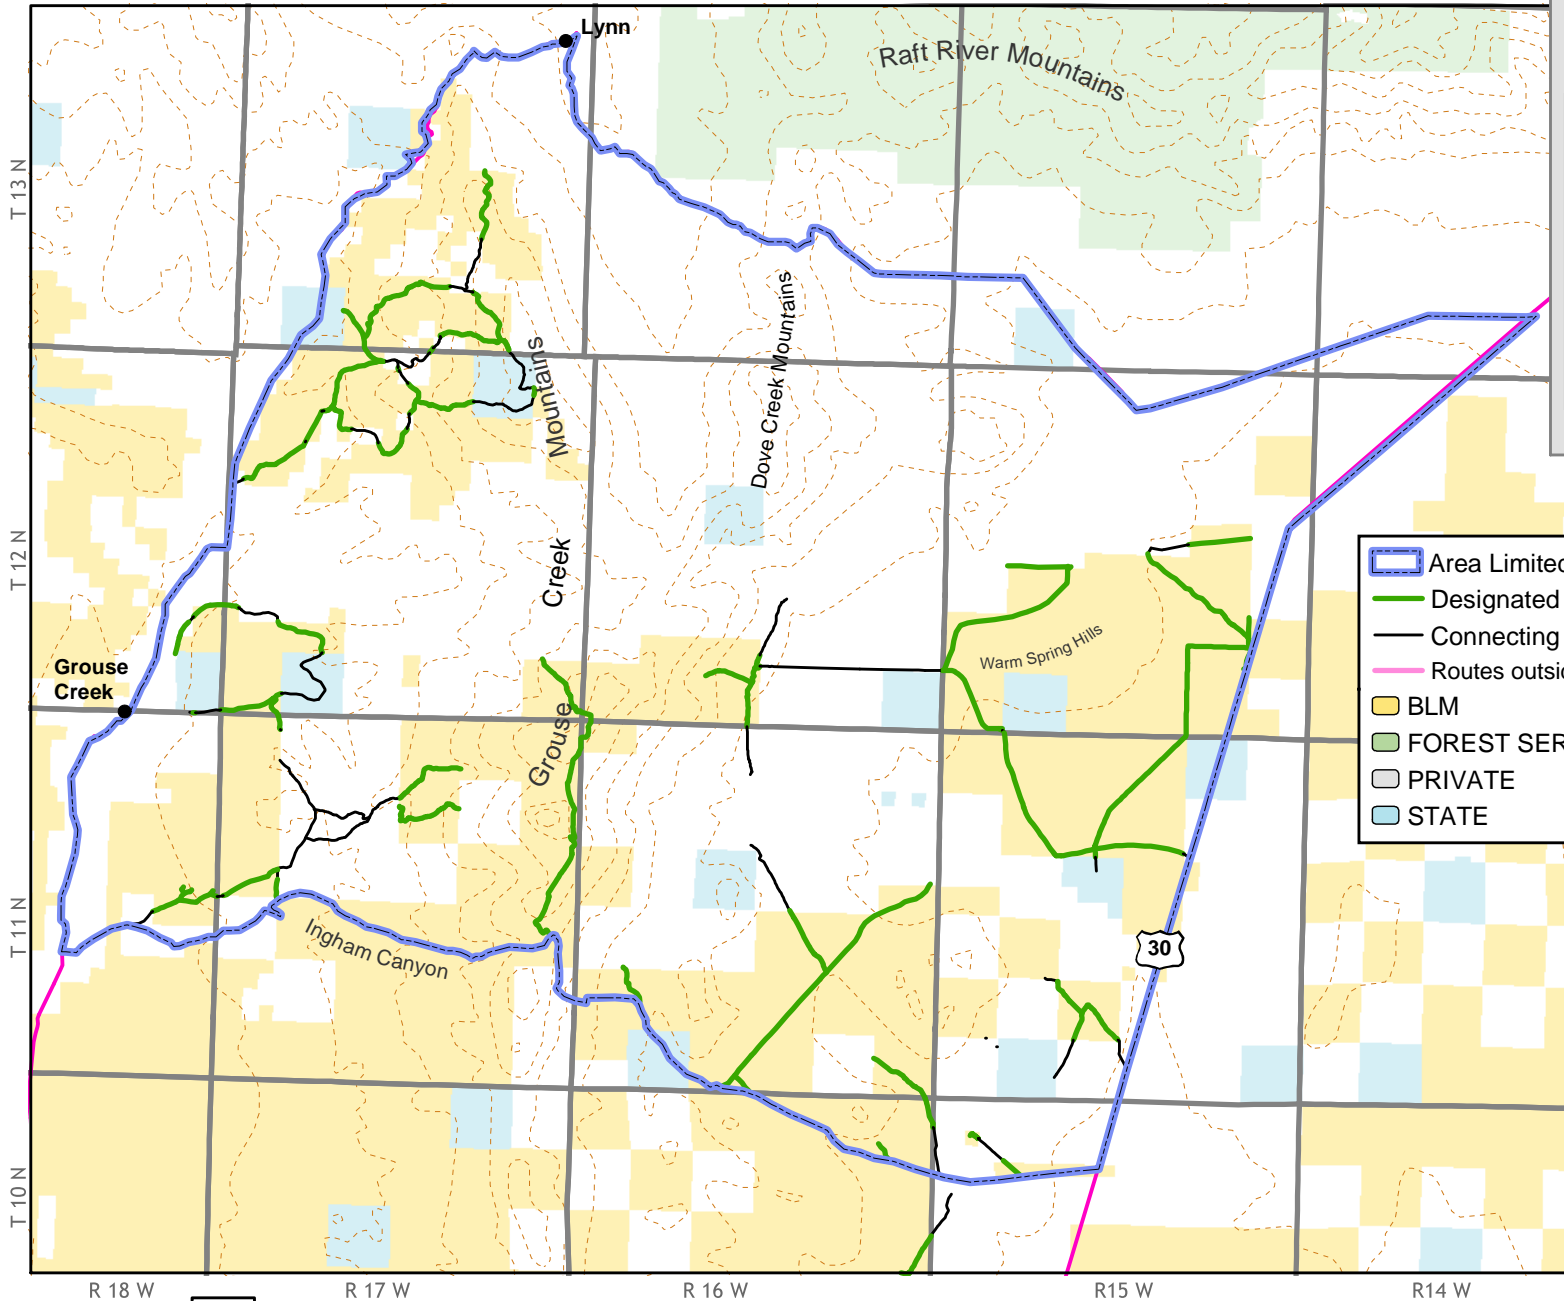

Grouse Creek Mtns. Route Designations

Box Elder County

- Area Limited to Designated Routes
- Designated Routes Open to Motorized Use
- Connecting Routes*
- Routes outside Area Limited to Designated Routes
- BLM
- FOREST SERVICE
- PRIVATE
- STATE

* Routes on state and private lands are shown for connectivity purposes only. Routes are not designated in these areas.

Box Elder County

UTAH

October 20, 2004

1:200,000

This product may not meet BLM standards for accuracy and content. Different data sources and input scales may cause misalignment of data layers.