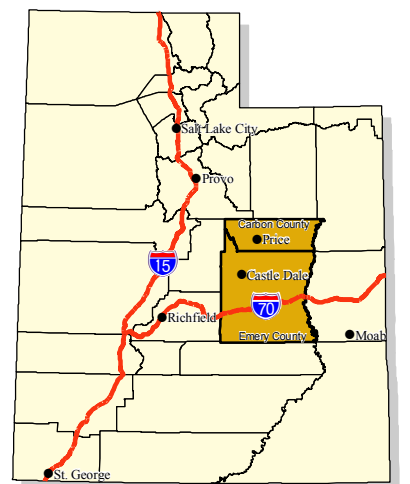

Wilderness Study Areas

- | | | | |
|--|--------------------------|---|--------------------------|
|  | Crack Canyon |  | Link Flats ISA |
|  | Desolation Canyon |  | Mexican Mountain |
|  | Devils Canyon |  | Muddy Creek |
|  | Horseshoe Canyon (North) |  | San Rafael Reef |
|  | Jack Canyon |  | Sids Mountain/Sids Cabin |
| | |  | Turtle Canyon |

Map 3-28

Source: BLM Price Field Office