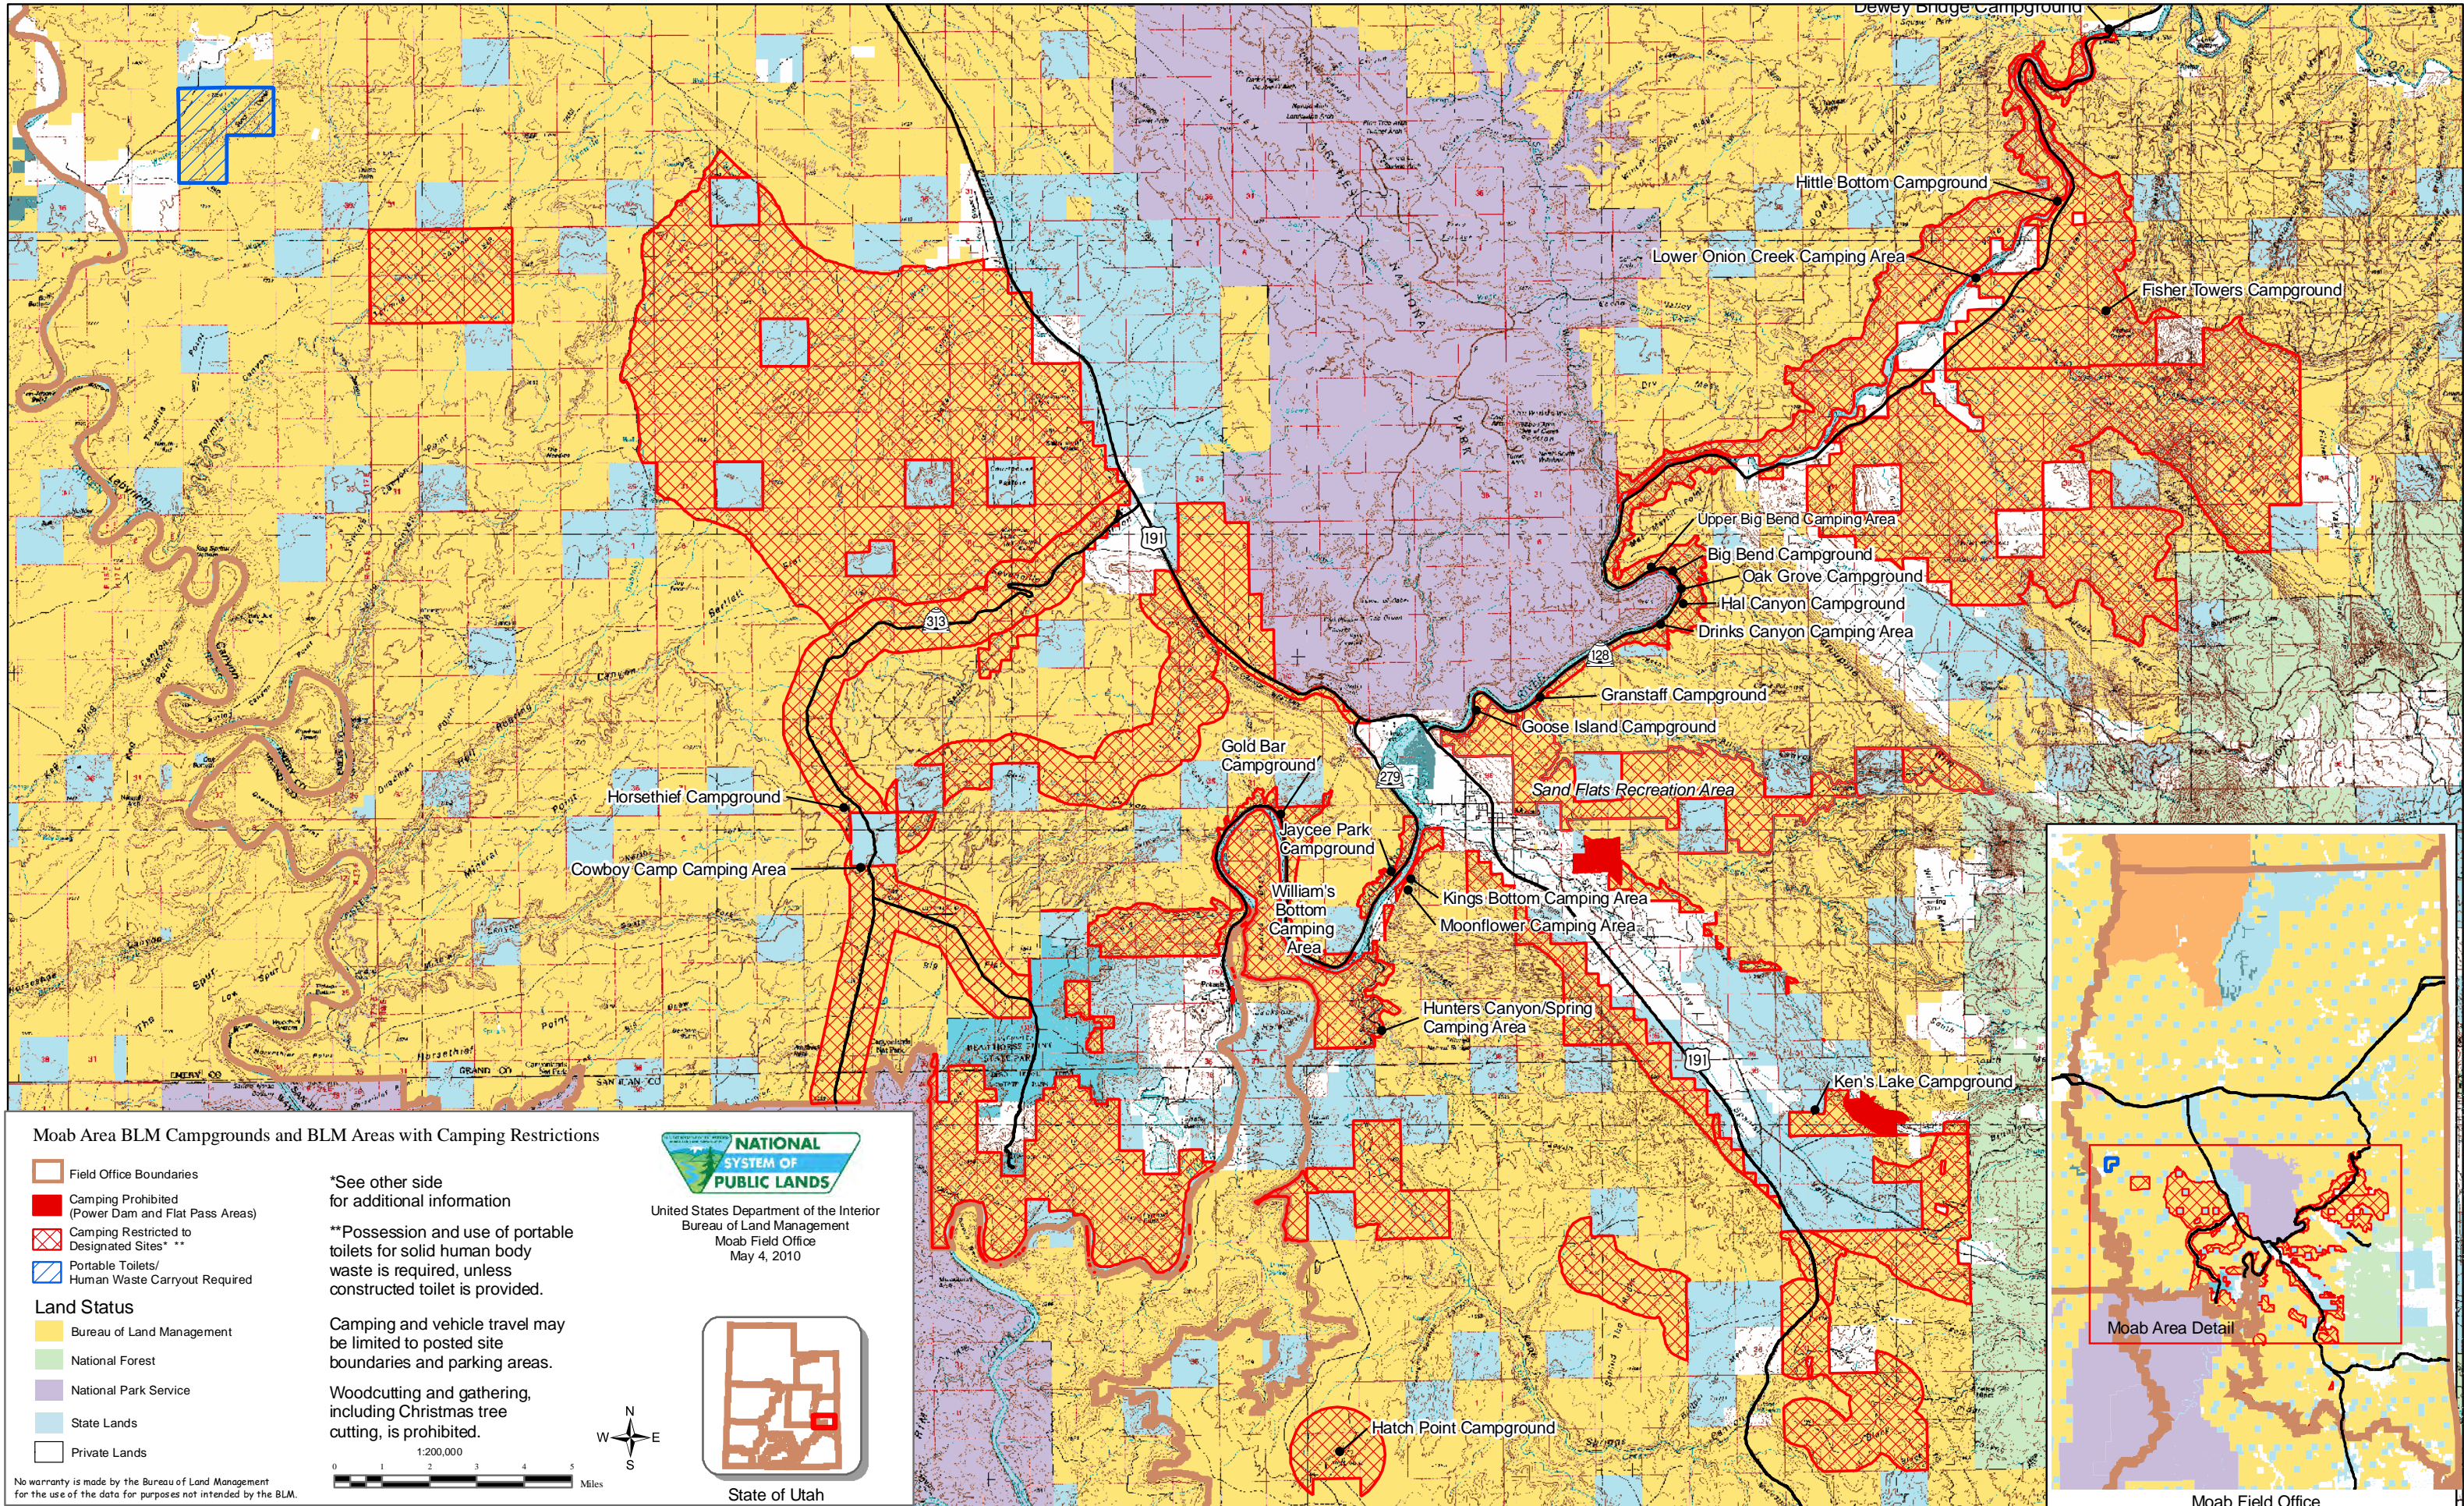

Moab Area BLM Campgrounds and BLM Areas with Camping Restrictions

- Field Office Boundaries
- Camping Prohibited (Power Dam and Flat Pass Areas)
- Camping Restricted to Designated Sites\* \*\*
- Portable Toilets/ Human Waste Carryout Required

- Land Status**
- Bureau of Land Management
  - National Forest
  - National Park Service
  - State Lands
  - Private Lands

\*See other side for additional information

\*\*Possession and use of portable toilets for solid human body waste is required, unless constructed toilet is provided.

Camping and vehicle travel may be limited to posted site boundaries and parking areas.

Woodcutting and gathering, including Christmas tree cutting, is prohibited.

No warranty is made by the Bureau of Land Management for the use of the data for purposes not intended by the BLM.