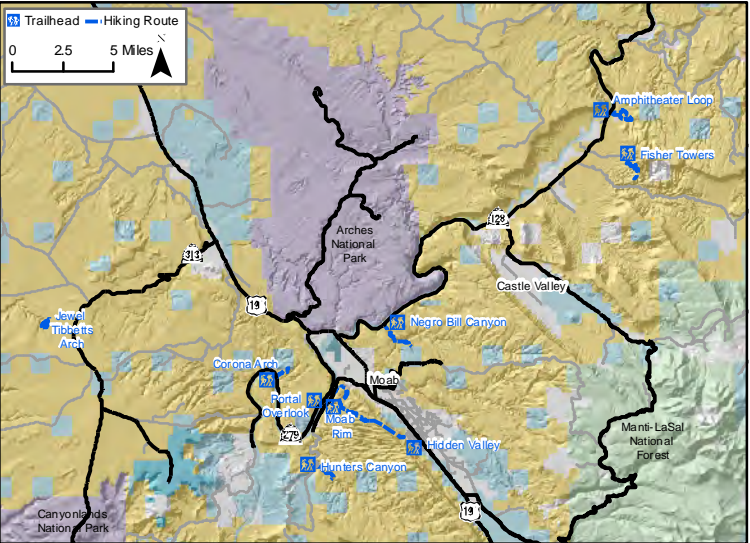

# Moab Area Hiking Trail Locations

Trailhead    Hiking Route

0    2.5    5 Miles

N

Jewel Tibbets Arch

Corona Arch

Portal Overlook

Moab Rim

Hunters Canyon

Negro Bill Canyon

Hidden Valley

Moab

128

19

12

19

Arches National Park

Castle Valley

Manti-LaSal National Forest

Canyonlands National Park

Amphitheater Loop

Fisher Towers