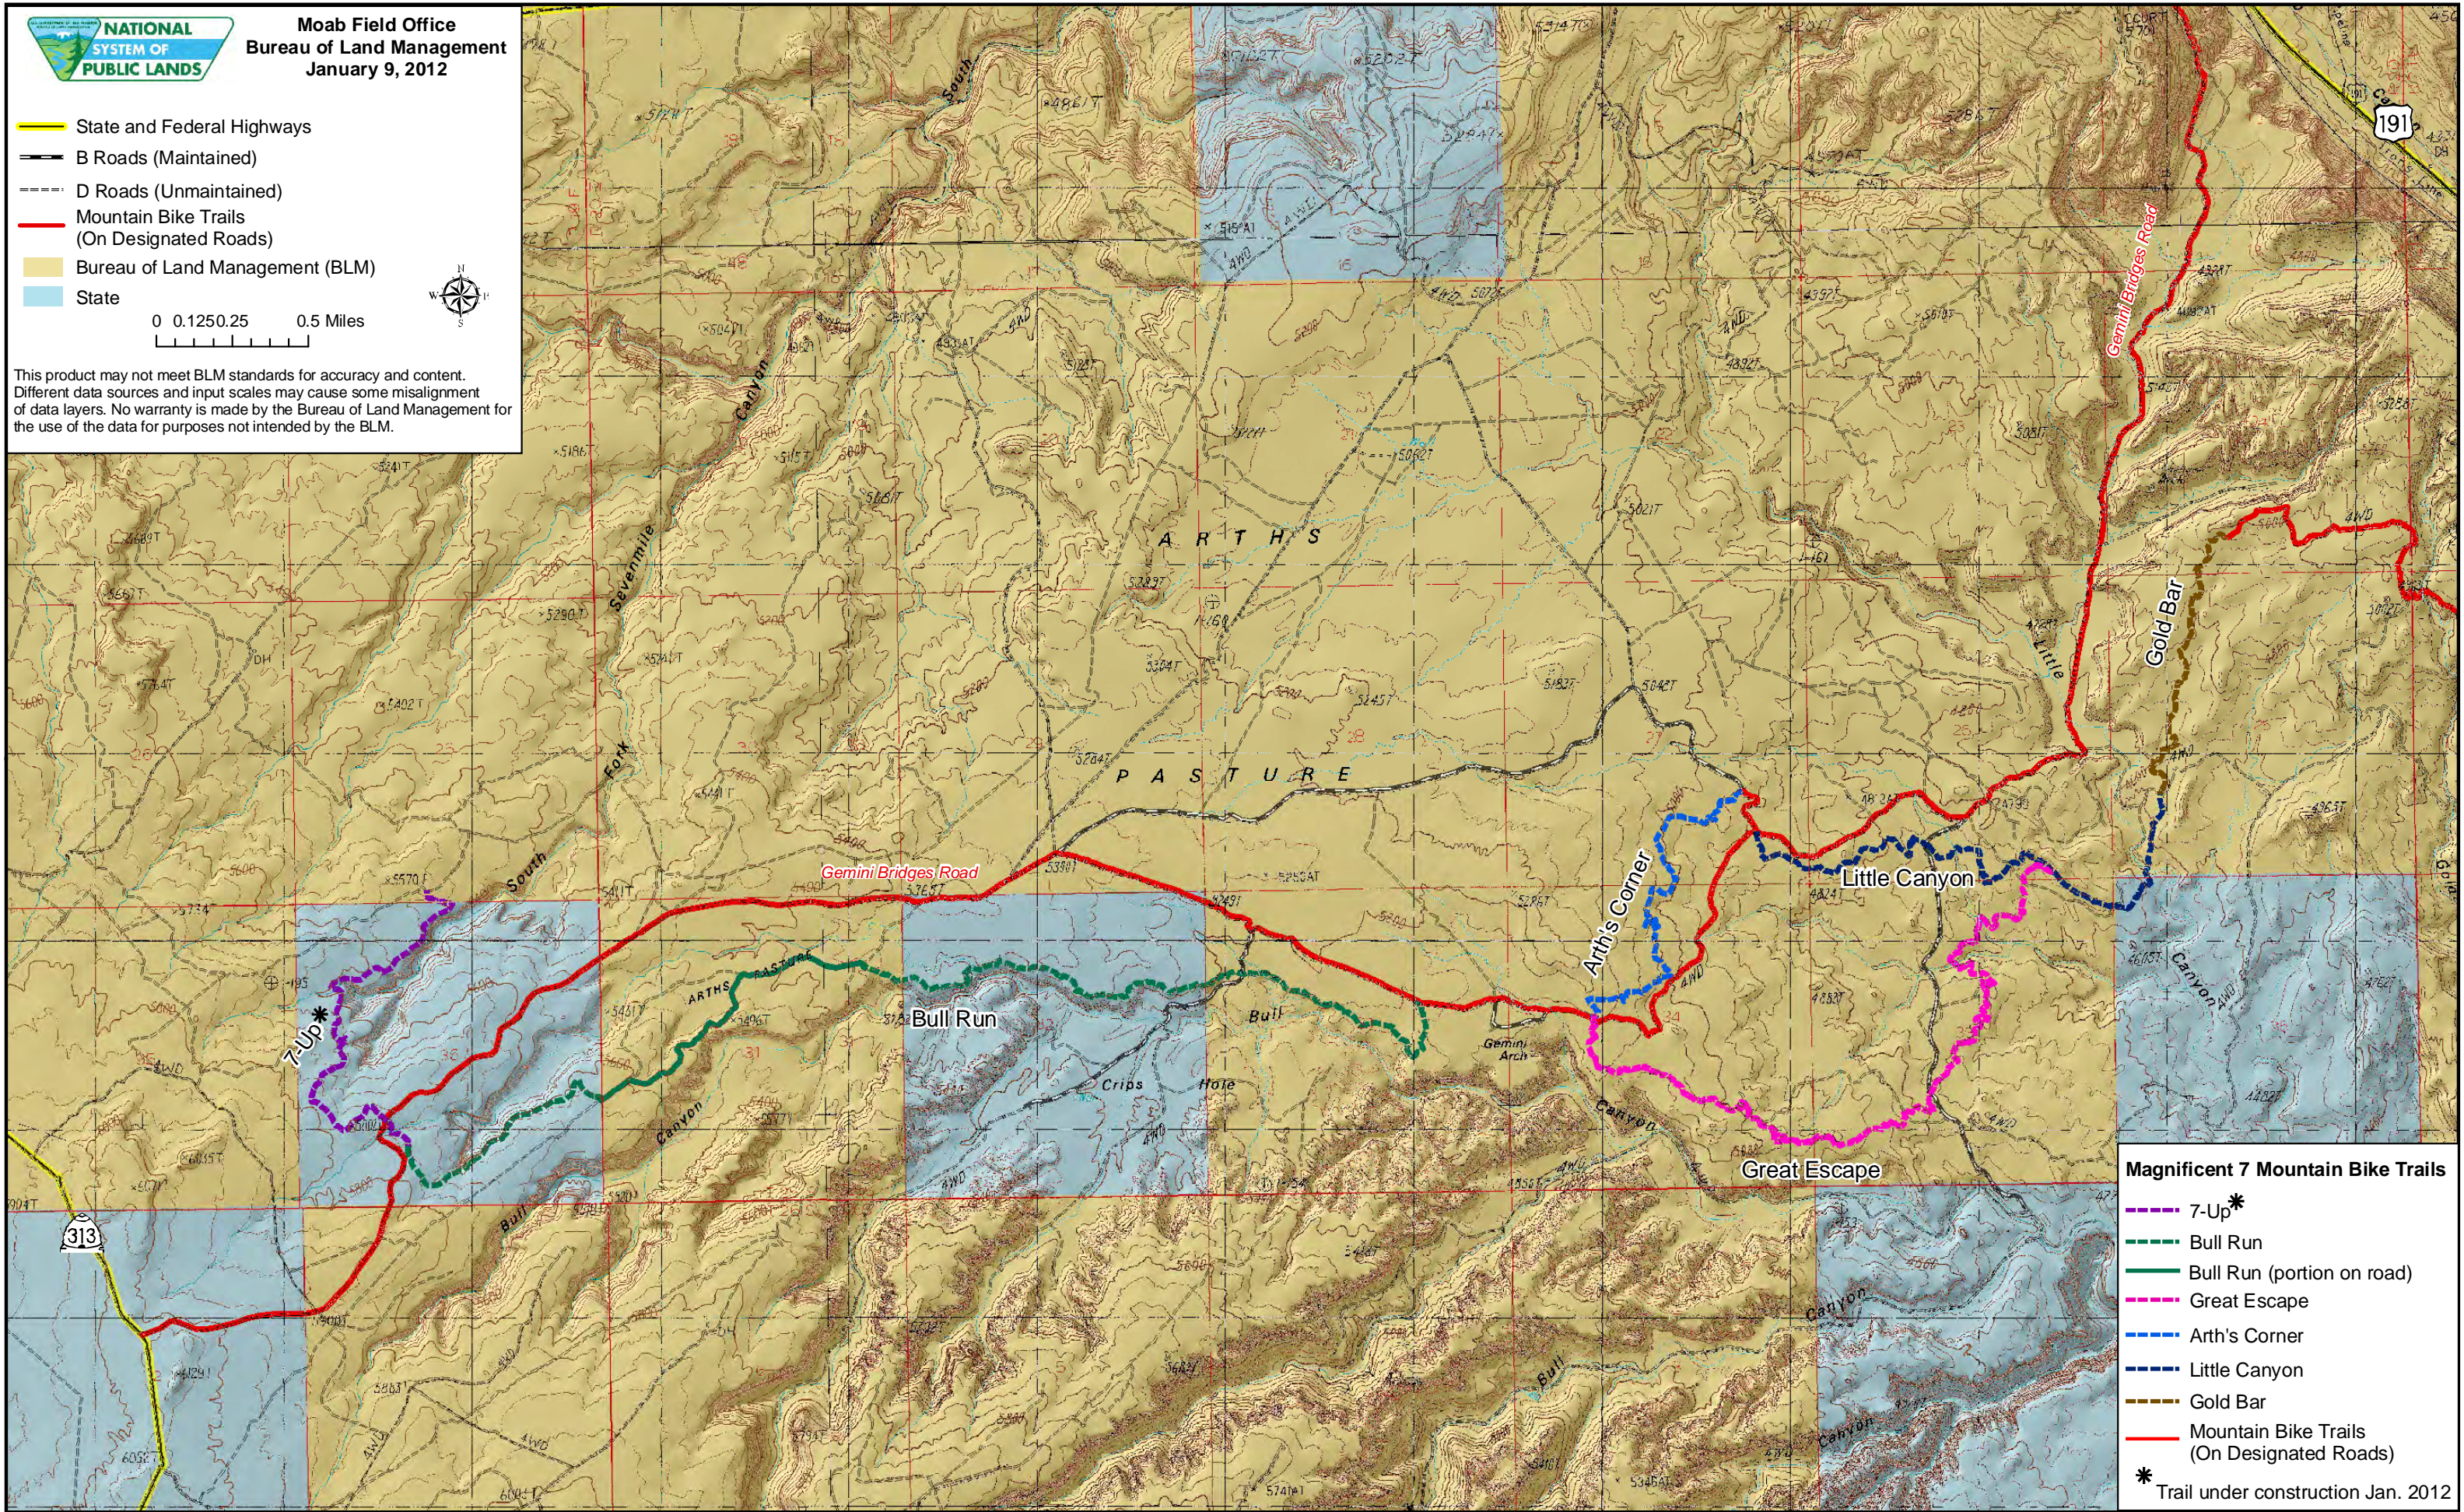

Magnificent 7 Mountain Bike Trails

Moab Field Office
Bureau of Land Management
January 9, 2012

-  State and Federal Highways
-  B Roads (Maintained)
-  D Roads (Unmaintained)
-  Mountain Bike Trails
(On Designated Roads)
-  Bureau of Land Management (BLM)
-  State

0 0.1250.25 0.5 Miles

This product may not meet BLM standards for accuracy and content. Different data sources and input scales may cause some misalignment of data layers. No warranty is made by the Bureau of Land Management for the use of the data for purposes not intended by the BLM.

Magnificent 7 Mountain Bike Trails

-  7-Up*
-  Bull Run
-  Bull Run (portion on road)
-  Great Escape
-  Arth's Corner
-  Little Canyon
-  Gold Bar
-  Mountain Bike Trails
(On Designated Roads)
-  * Trail under construction Jan. 2012