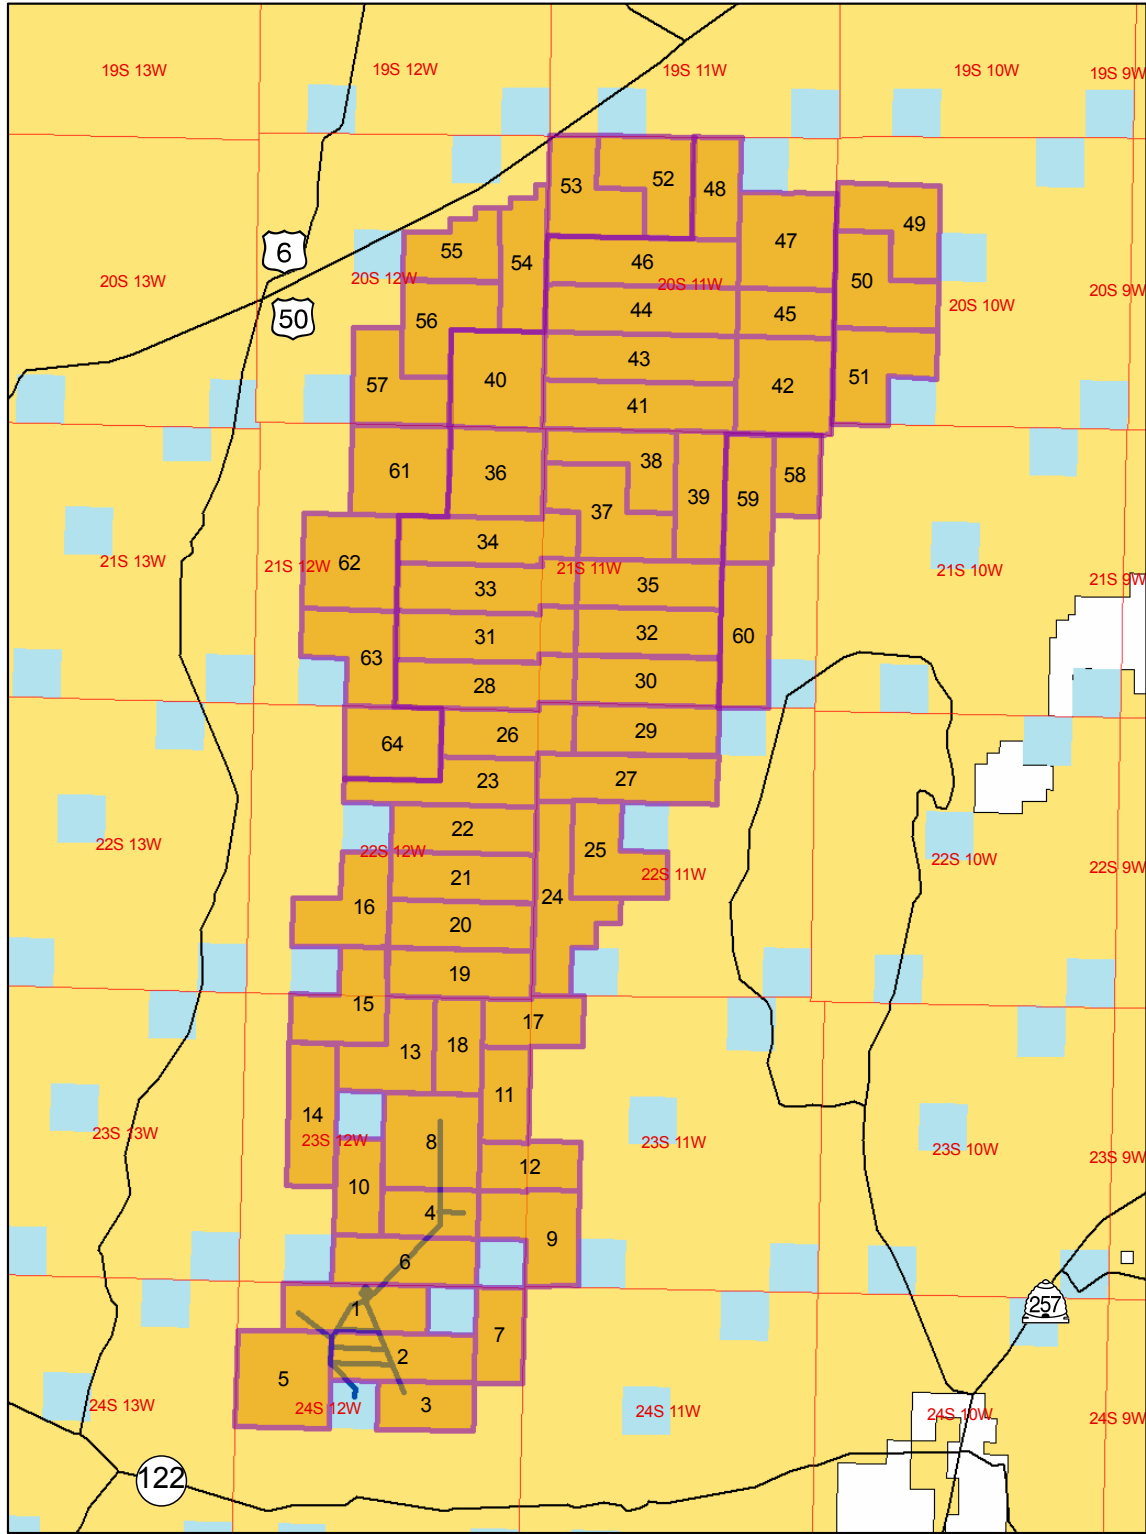

Sevier Lake Bid Map

State of Utah
February 22, 2011

Legend

- Potassium Tracts
- BLM
- State
- Private
- Sevier Lake Mine Feature
- SGID500_RoadsDLG500

United States Department of the Interior
Bureau of Land Management
Utah BLM Office