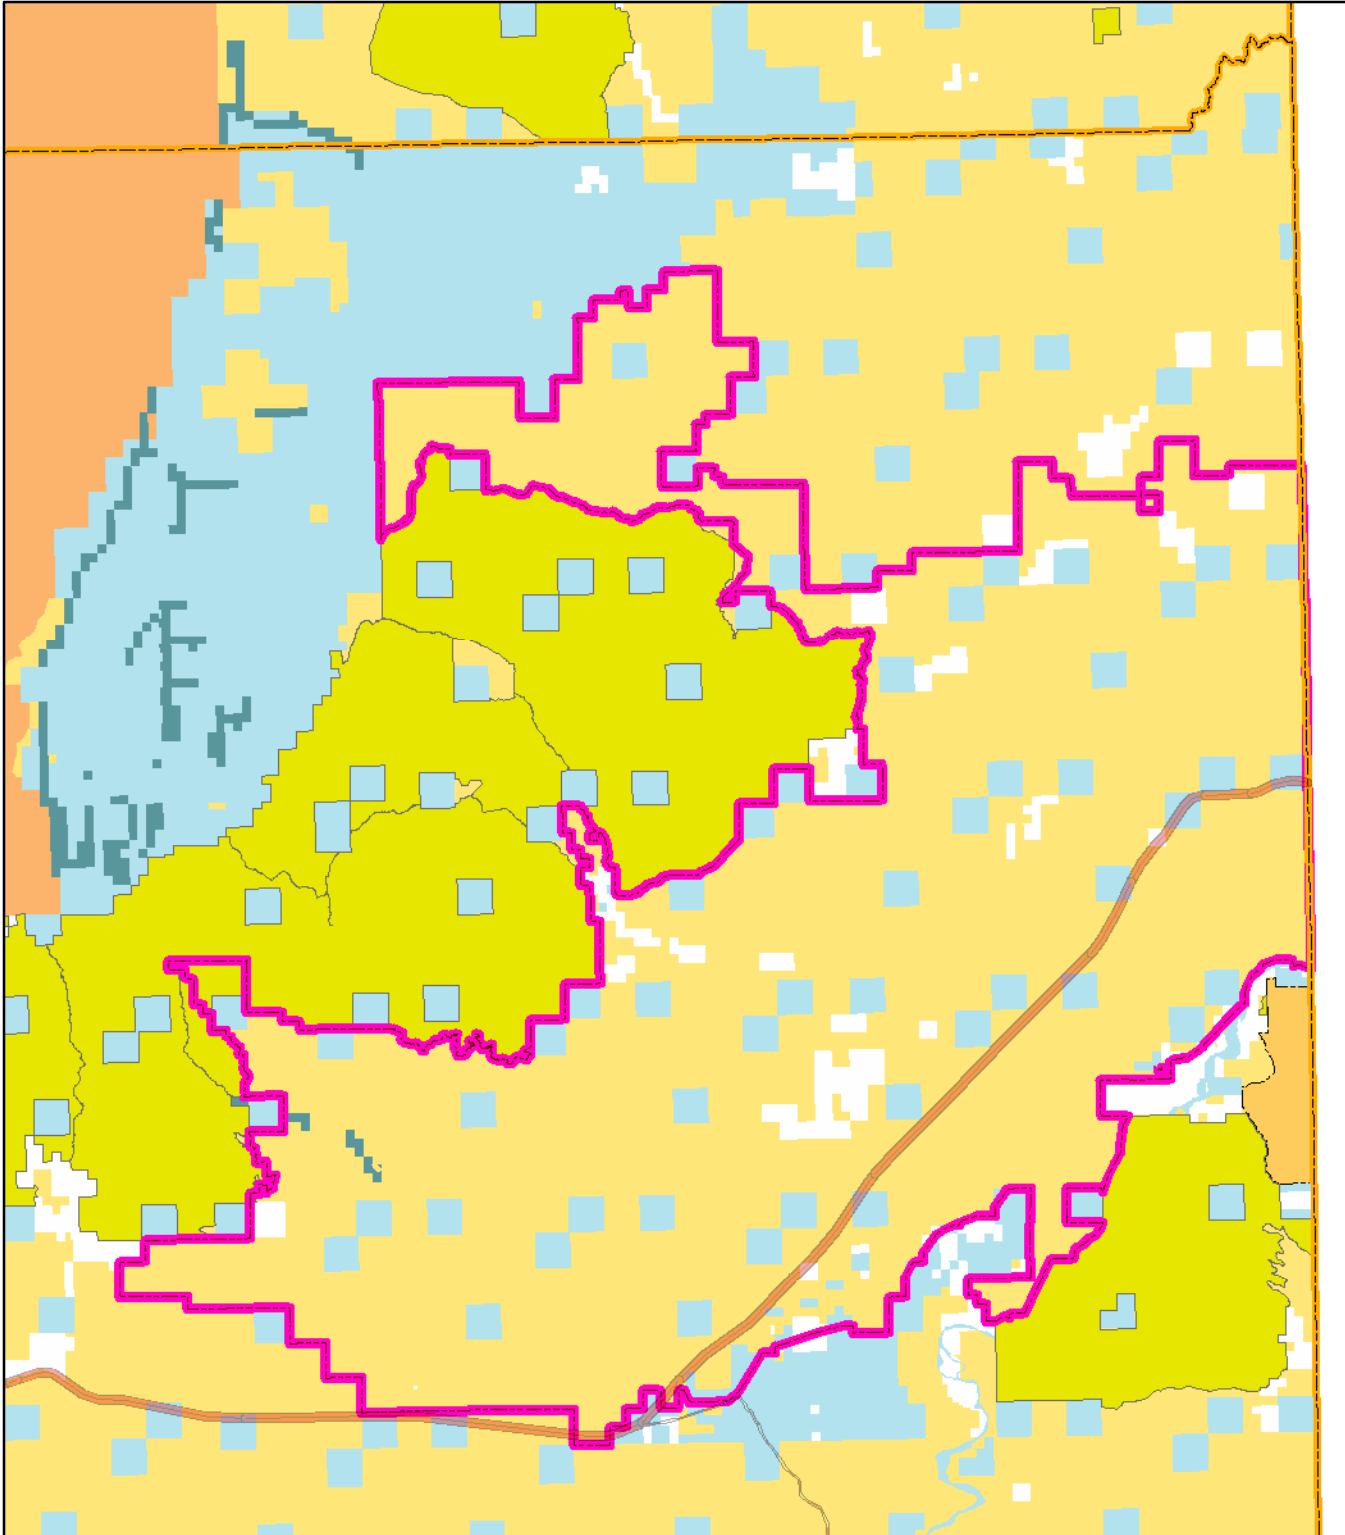

BOOKCLIFFS / DIVIDE / GRAND VALLEY

CISCO DESERT MLP

Moab Field Office

March 9, 2011

BLM

Public Land State Land National Forest Private Land National Park

BLM Wilderness Study Area

Master Leasing Plan

0 1 2 4 Miles

1:343,430

No warranty is made by the BLM for use of the data for purposes not intended by the BLM. This product may not meet BLM standards for accuracy and content. Different data sources and input scales may cause some misalignment of data layers.