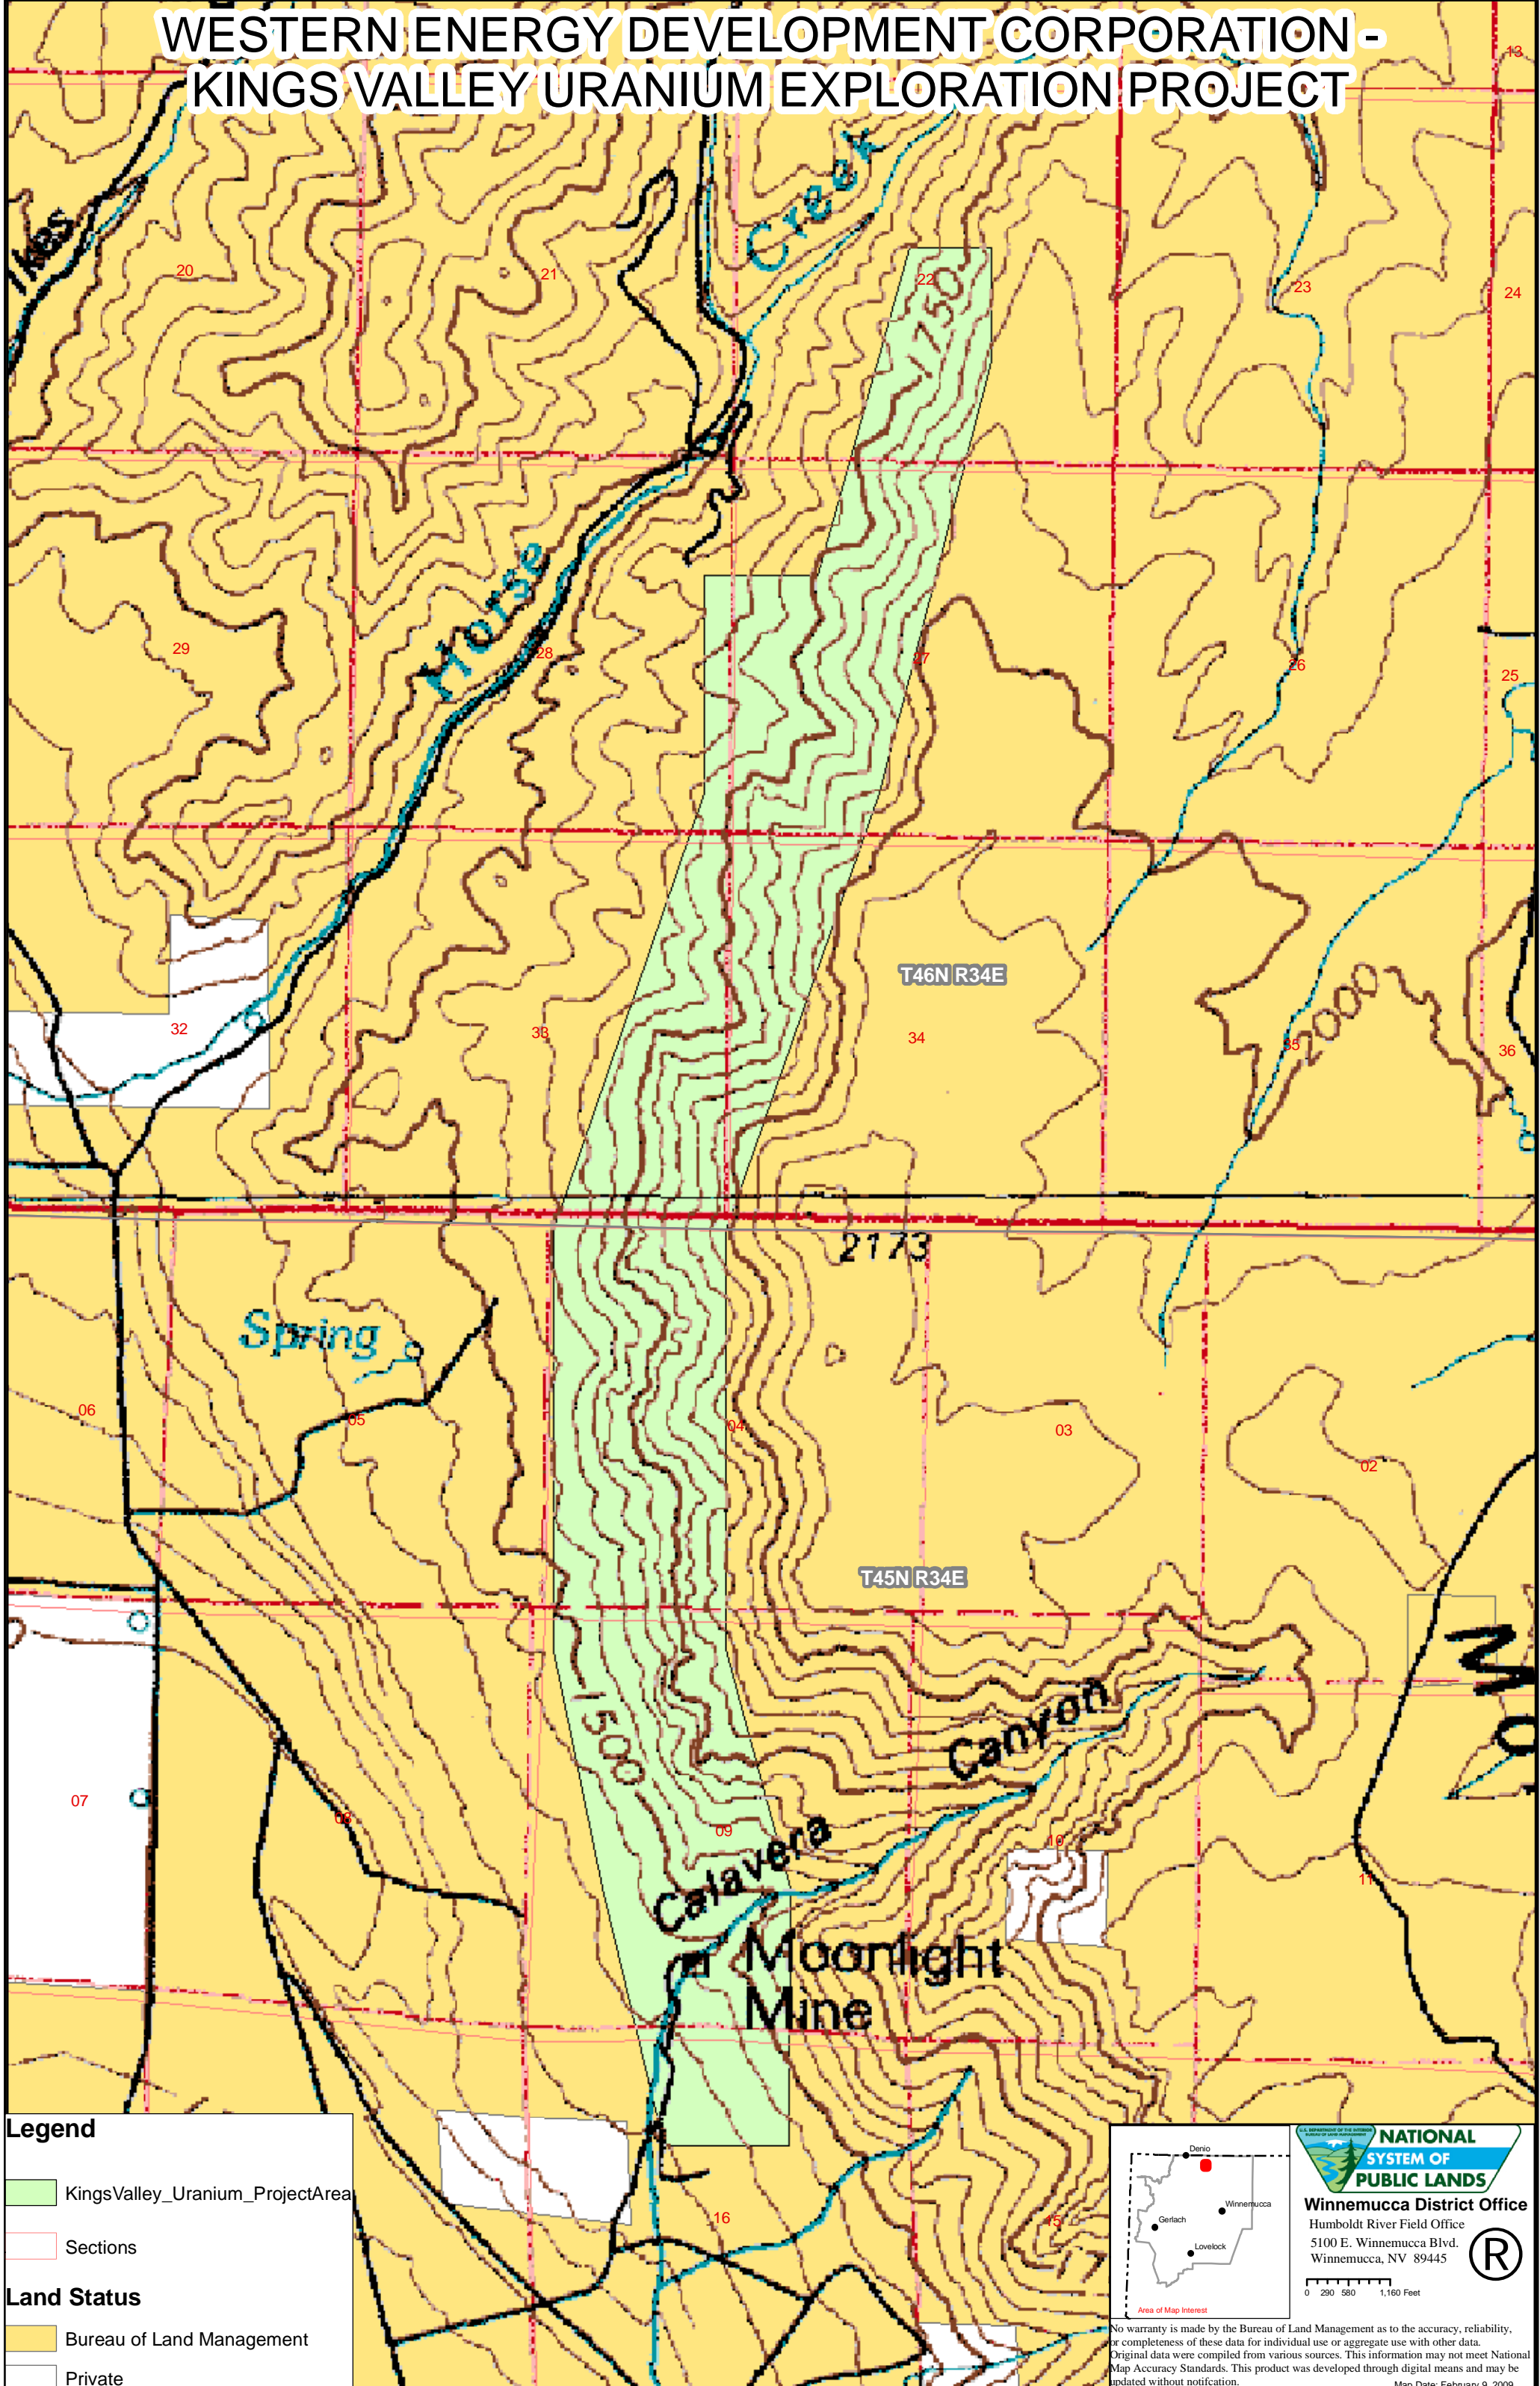

# WESTERN ENERGY DEVELOPMENT CORPORATION - KINGS VALLEY URANIUM EXPLORATION PROJECT

**Legend**

- KingsValley\_Uranium\_ProjectArea
- Sections

**Land Status**

- Bureau of Land Management
- Private

**NATIONAL SYSTEM OF PUBLIC LANDS**

**Winnemucca District Office**  
Humboldt River Field Office  
5100 E. Winnemucca Blvd.  
Winnemucca, NV 89445

0 290 580 1,160 Feet

No warranty is made by the Bureau of Land Management as to the accuracy, reliability, or completeness of these data for individual use or aggregate use with other data. Original data were compiled from various sources. This information may not meet National Map Accuracy Standards. This product was developed through digital means and may be updated without notification.  
Map Date: February 9, 2009