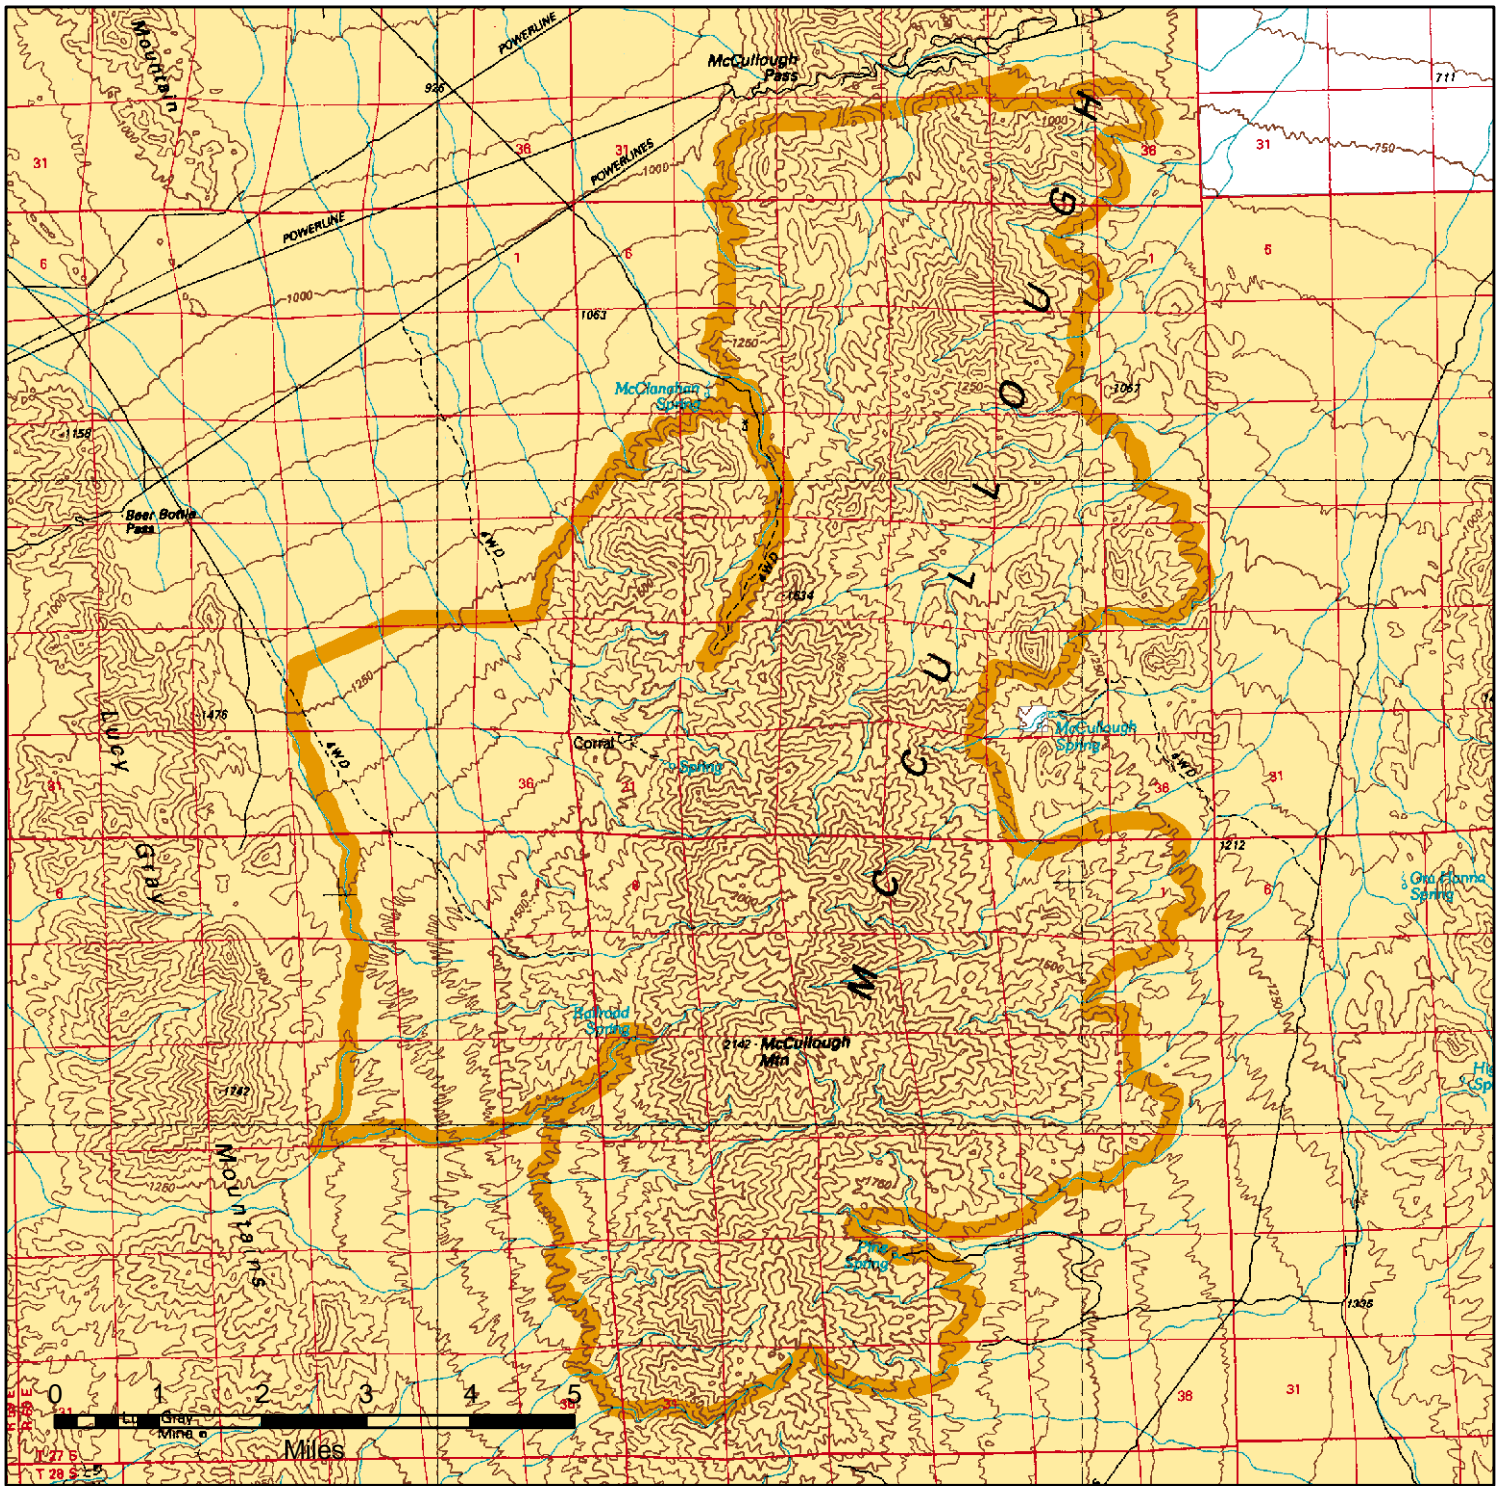

South McCullough Wilderness

No warranty is made by the Bureau of Land Management as to the accuracy, reliability, or completeness of these data for individual or aggregate use with other data. Original data were compiled from various sources. This information may not meet National Map Accuracy Standards. This product was developed through digital means and may be updated without notification.

March 2006

United States Department of the Interior
Bureau of Land Management
 Las Vegas Field Office

4701 N. Torrey Pines Las Vegas, Nevada 89130-2301 (702) 515-5000

-  Wilderness Boundary
-  Bureau of Land Management
-  Private