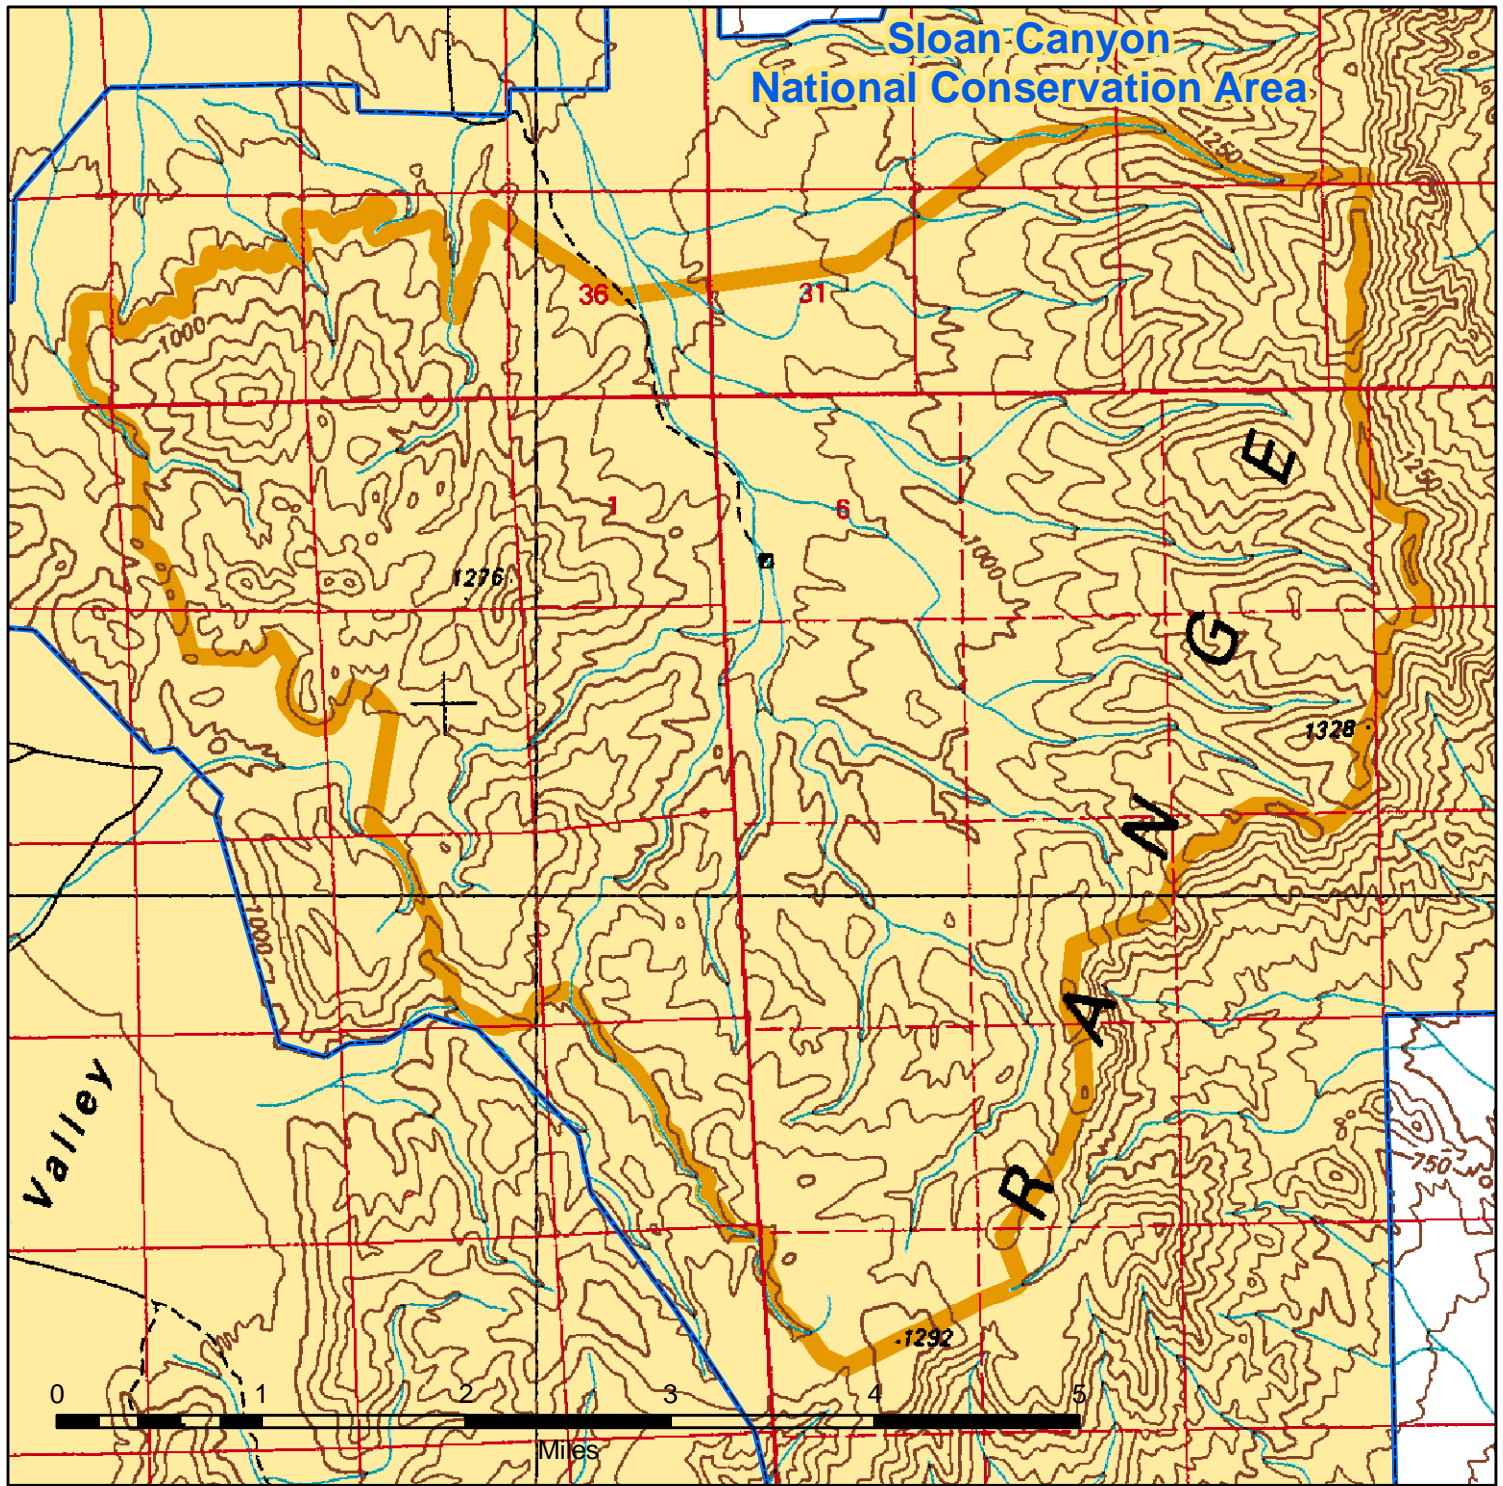

# North McCullough Wilderness

No warranty is made by the Bureau of Land Management as to the accuracy, reliability, or completeness of these data for individual or aggregate use with other data. Original data were compiled from various sources. This information may not meet National Map Accuracy Standards. This product was developed through digital means and may be updated without notification.

March 2006

-  Wilderness Boundary
-  Bureau of Land Management
-  Private

**United States Department of the Interior**

**Bureau of Land Management  
Las Vegas Field Office**

4701 N. Torrey Pines Las Vegas, Nevada 89130-2301 (702) 515-5000