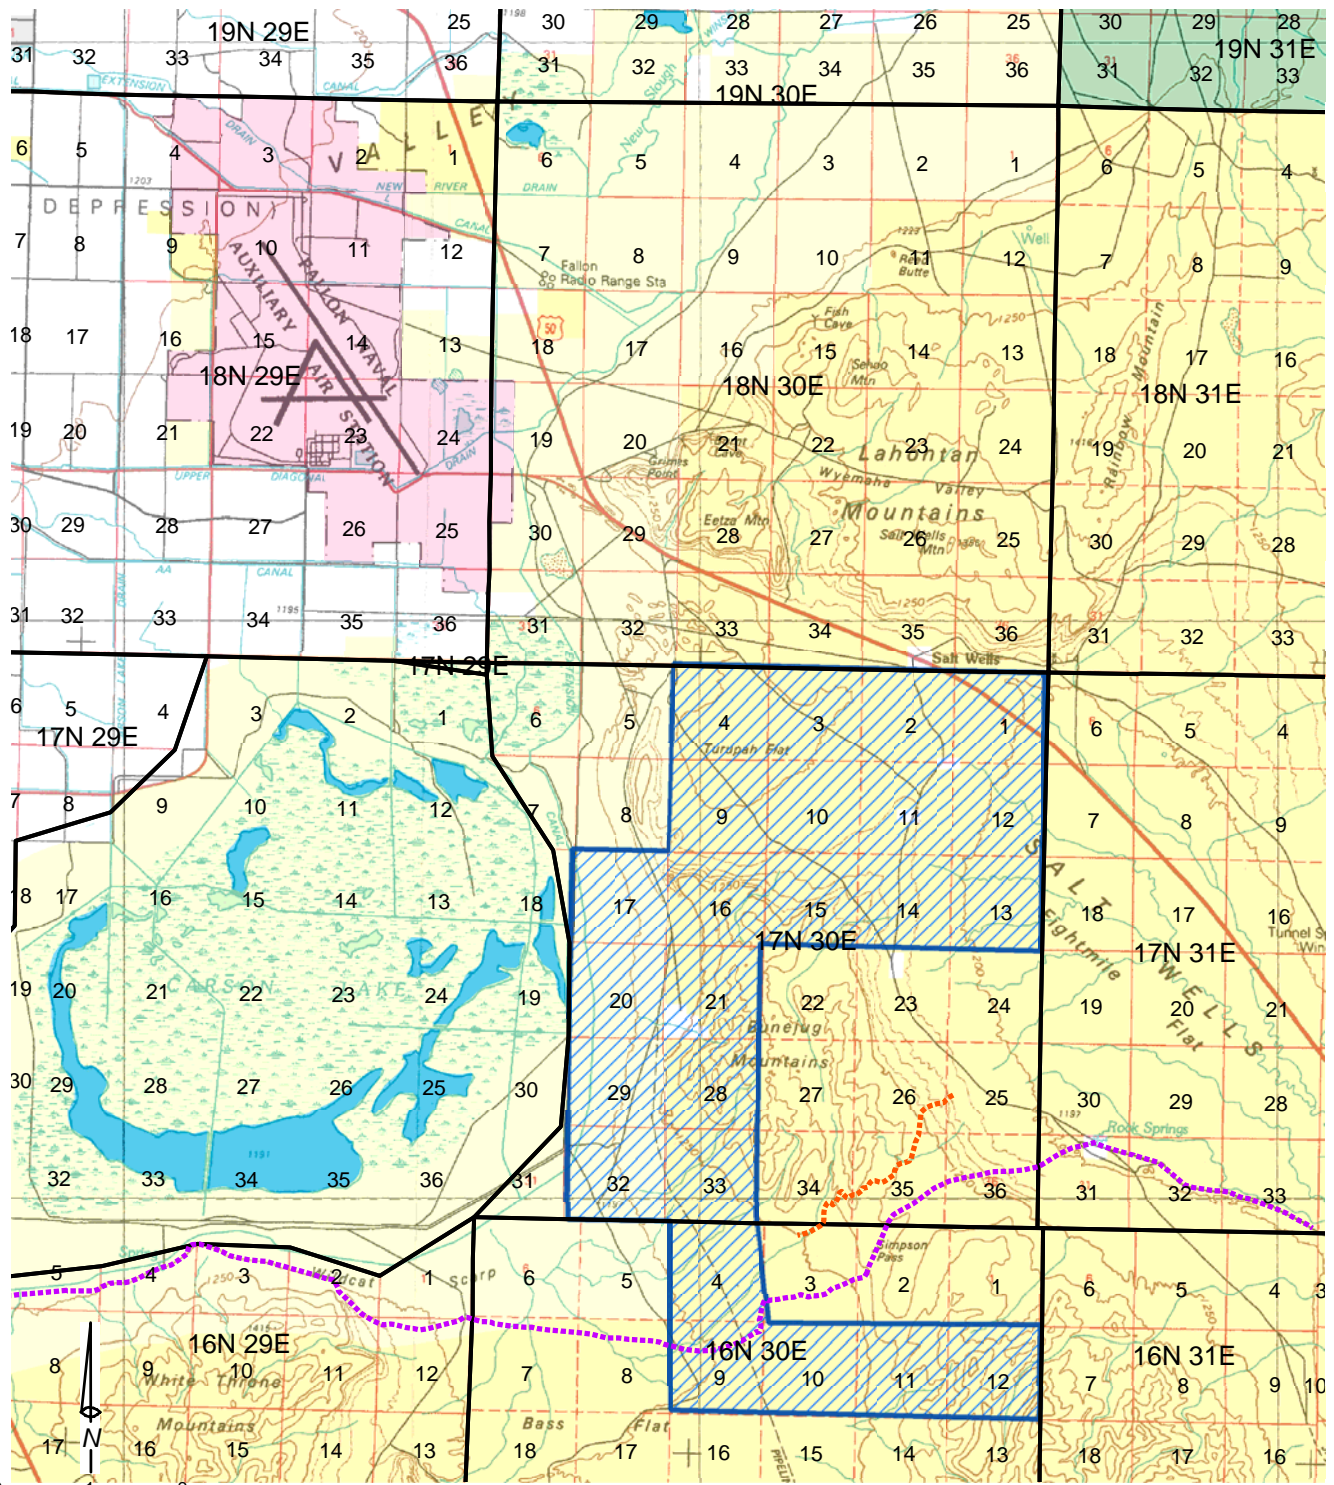

R:\NEW\19039\GIS\Layouts\Site\_Location.mxd - 11/22/06 - YE

Source: BLM 2004

# Site Location Map

Carson City Field Office, Nevada

Figure 1-1