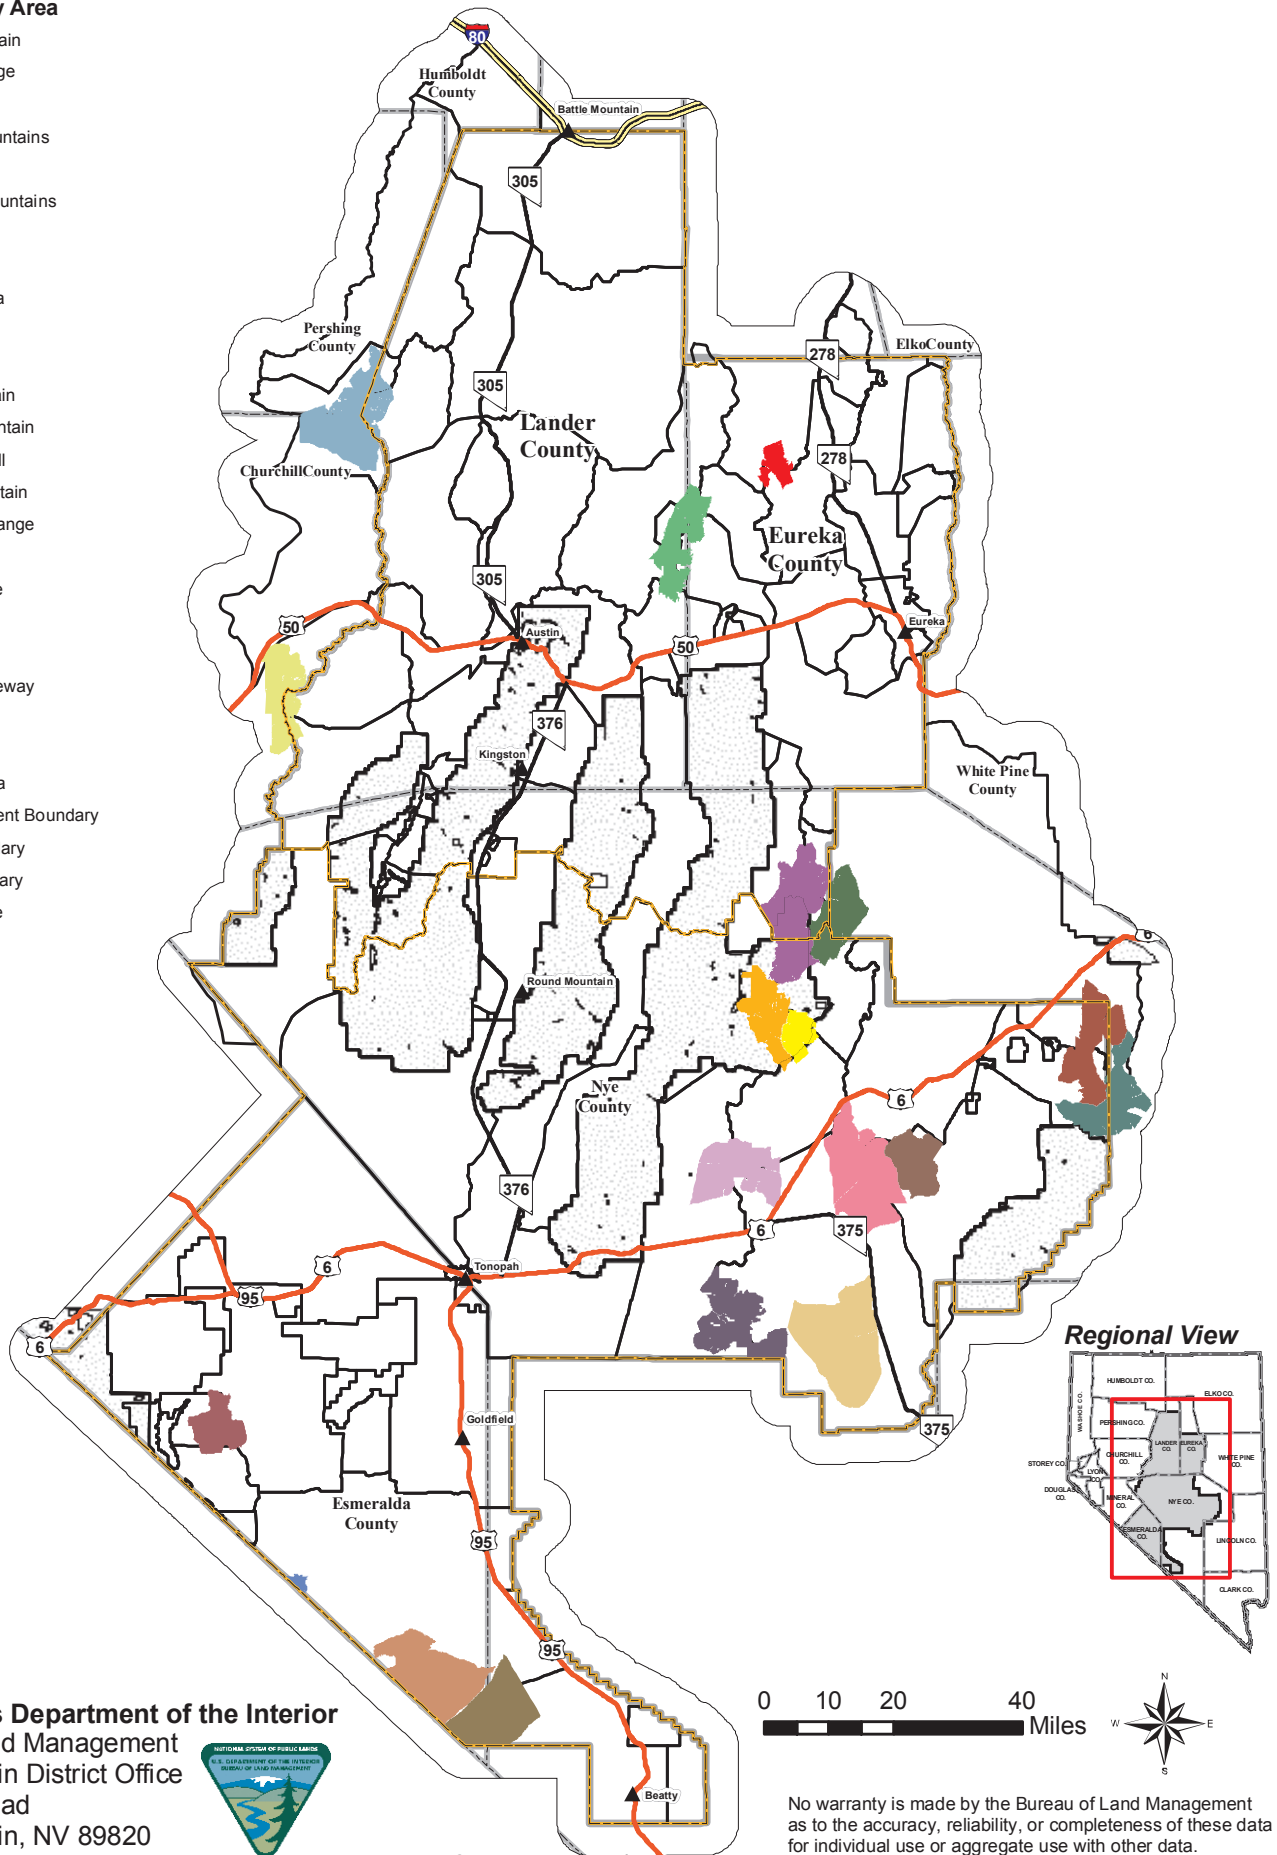

BATTLE MOUNTAIN DISTRICT OFFICE Wilderness Study Areas

Wildernes Study Area

- Agusta Mountain
- Antelope Range
- Blue Eagle
- Desatoya Mountains
- Fandango
- Grapevine Mountains
- Kawich
- Morey Peak
- Palisade Mesa
- Park Range
- Pigeon Spring
- Queer Mountain
- Rawhide Mountain
- Riordian's Well
- Roberts Mountain
- Silver Peak Range
- Simpson Park
- South Reveille
- The Wall
- Major Town
- Interstate Freeway
- U.S. Highway
- State Route
- Resource Area
- BMDO Allotment Boundary
- County Boundary
- District Boundary
- Forest Service

United States Department of the Interior
Bureau of Land Management
Battle Mountain District Office
50 Bastian Road
Battle Mountain, NV 89820
(775) 635-4000

BLM-BMDO 3/22/2011

No warranty is made by the Bureau of Land Management as to the accuracy, reliability, or completeness of these data for individual use or aggregate use with other data.