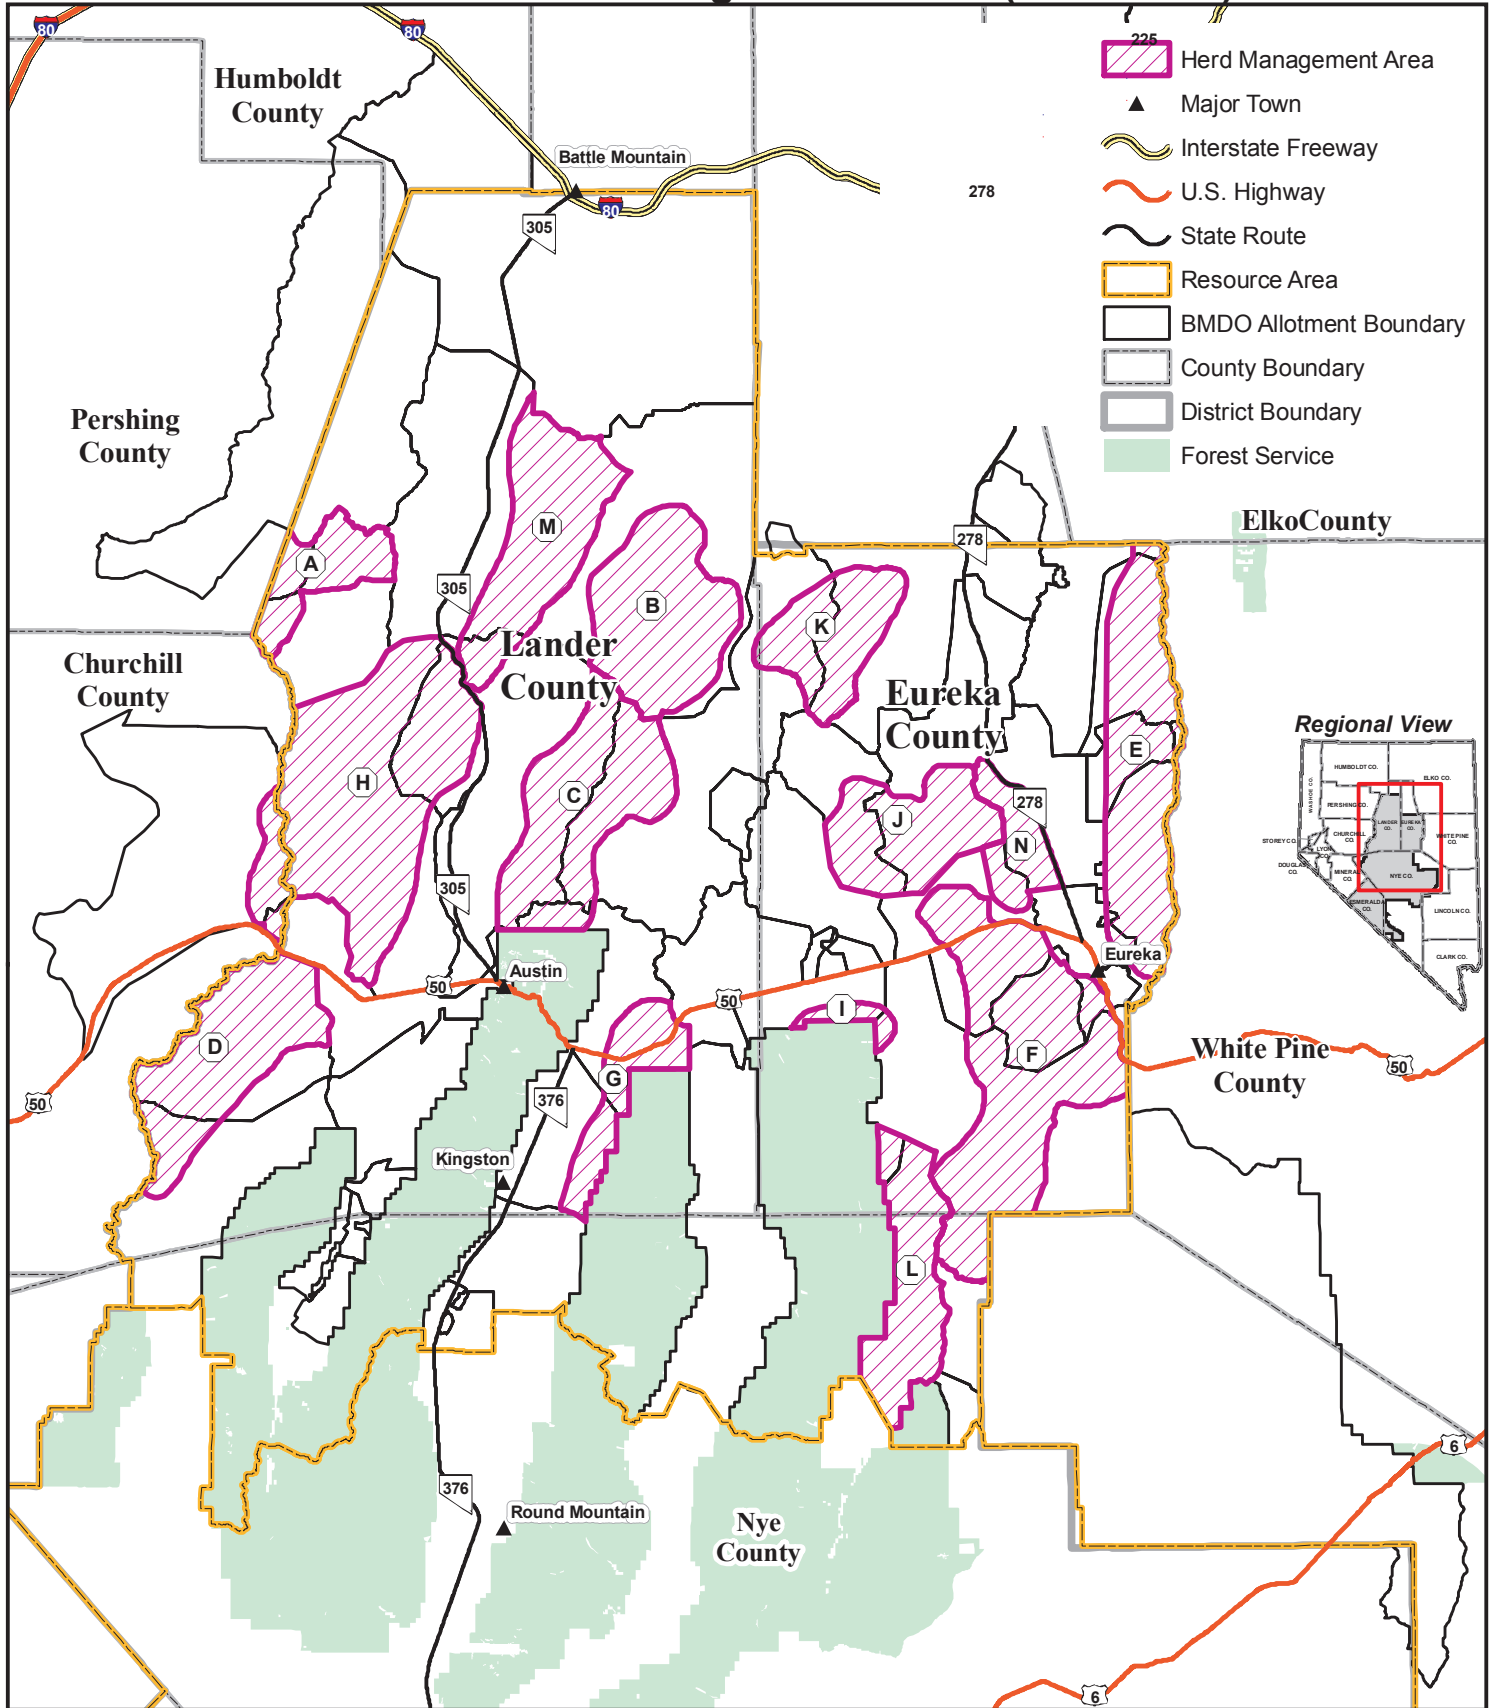

MOUNT LEWIS FIELD OFFICE

Wild Horse Herd Management Areas (RPS Code)

United States Department of the Interior
 Bureau of Land Management
 Battle Mountain District Office
 Mount Lewis Field Office
 50 Bastian Road
 Battle Mountain, NV 89820
 (775) 635-4000

BLM-BMDO 3/22/2011

No warranty is made by the Bureau of Land Management as to the accuracy, reliability, or completeness of these data for individual use or aggregate use with other data.

375