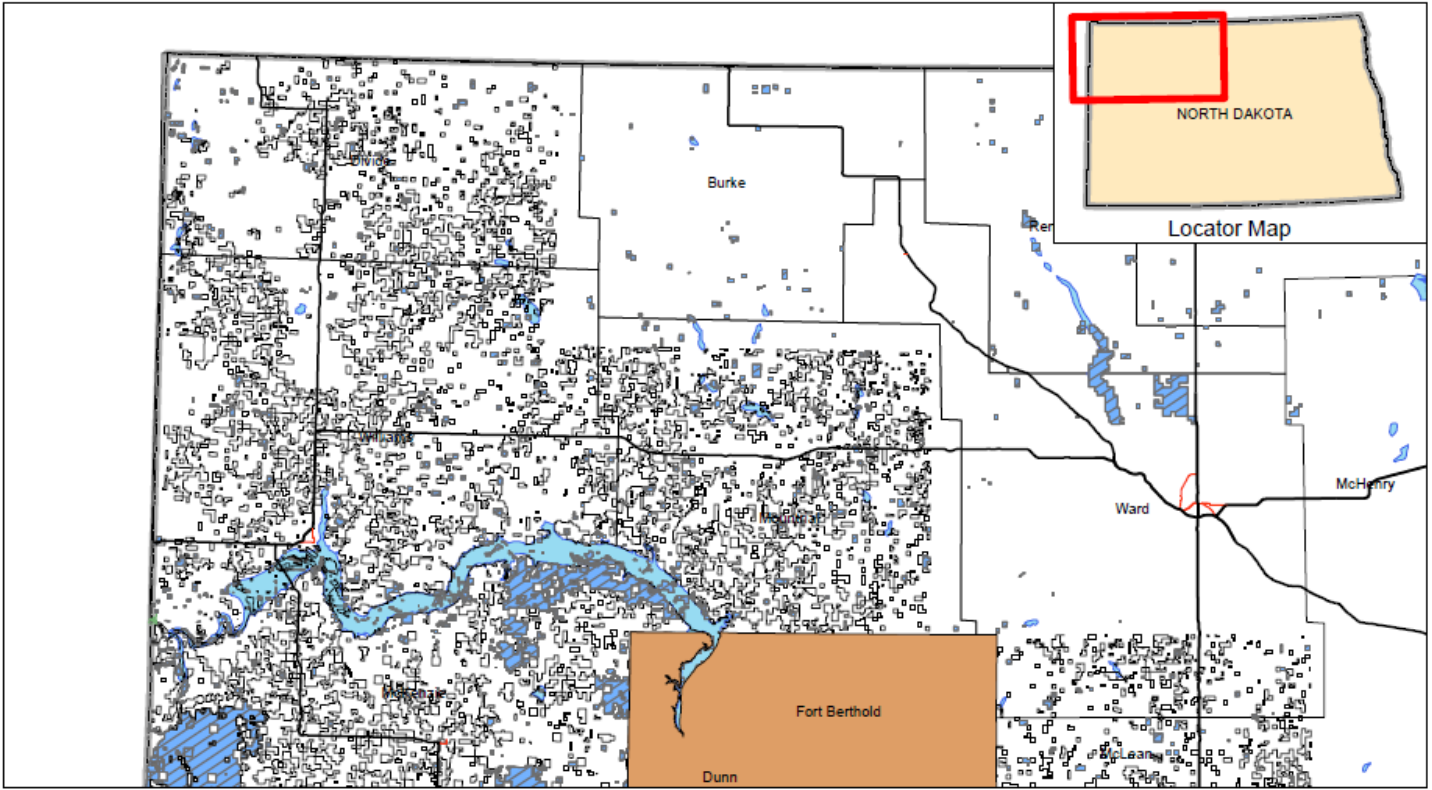

A-3 ND MINERAL ESTATE A

North Dakota Mineral Estate Map A