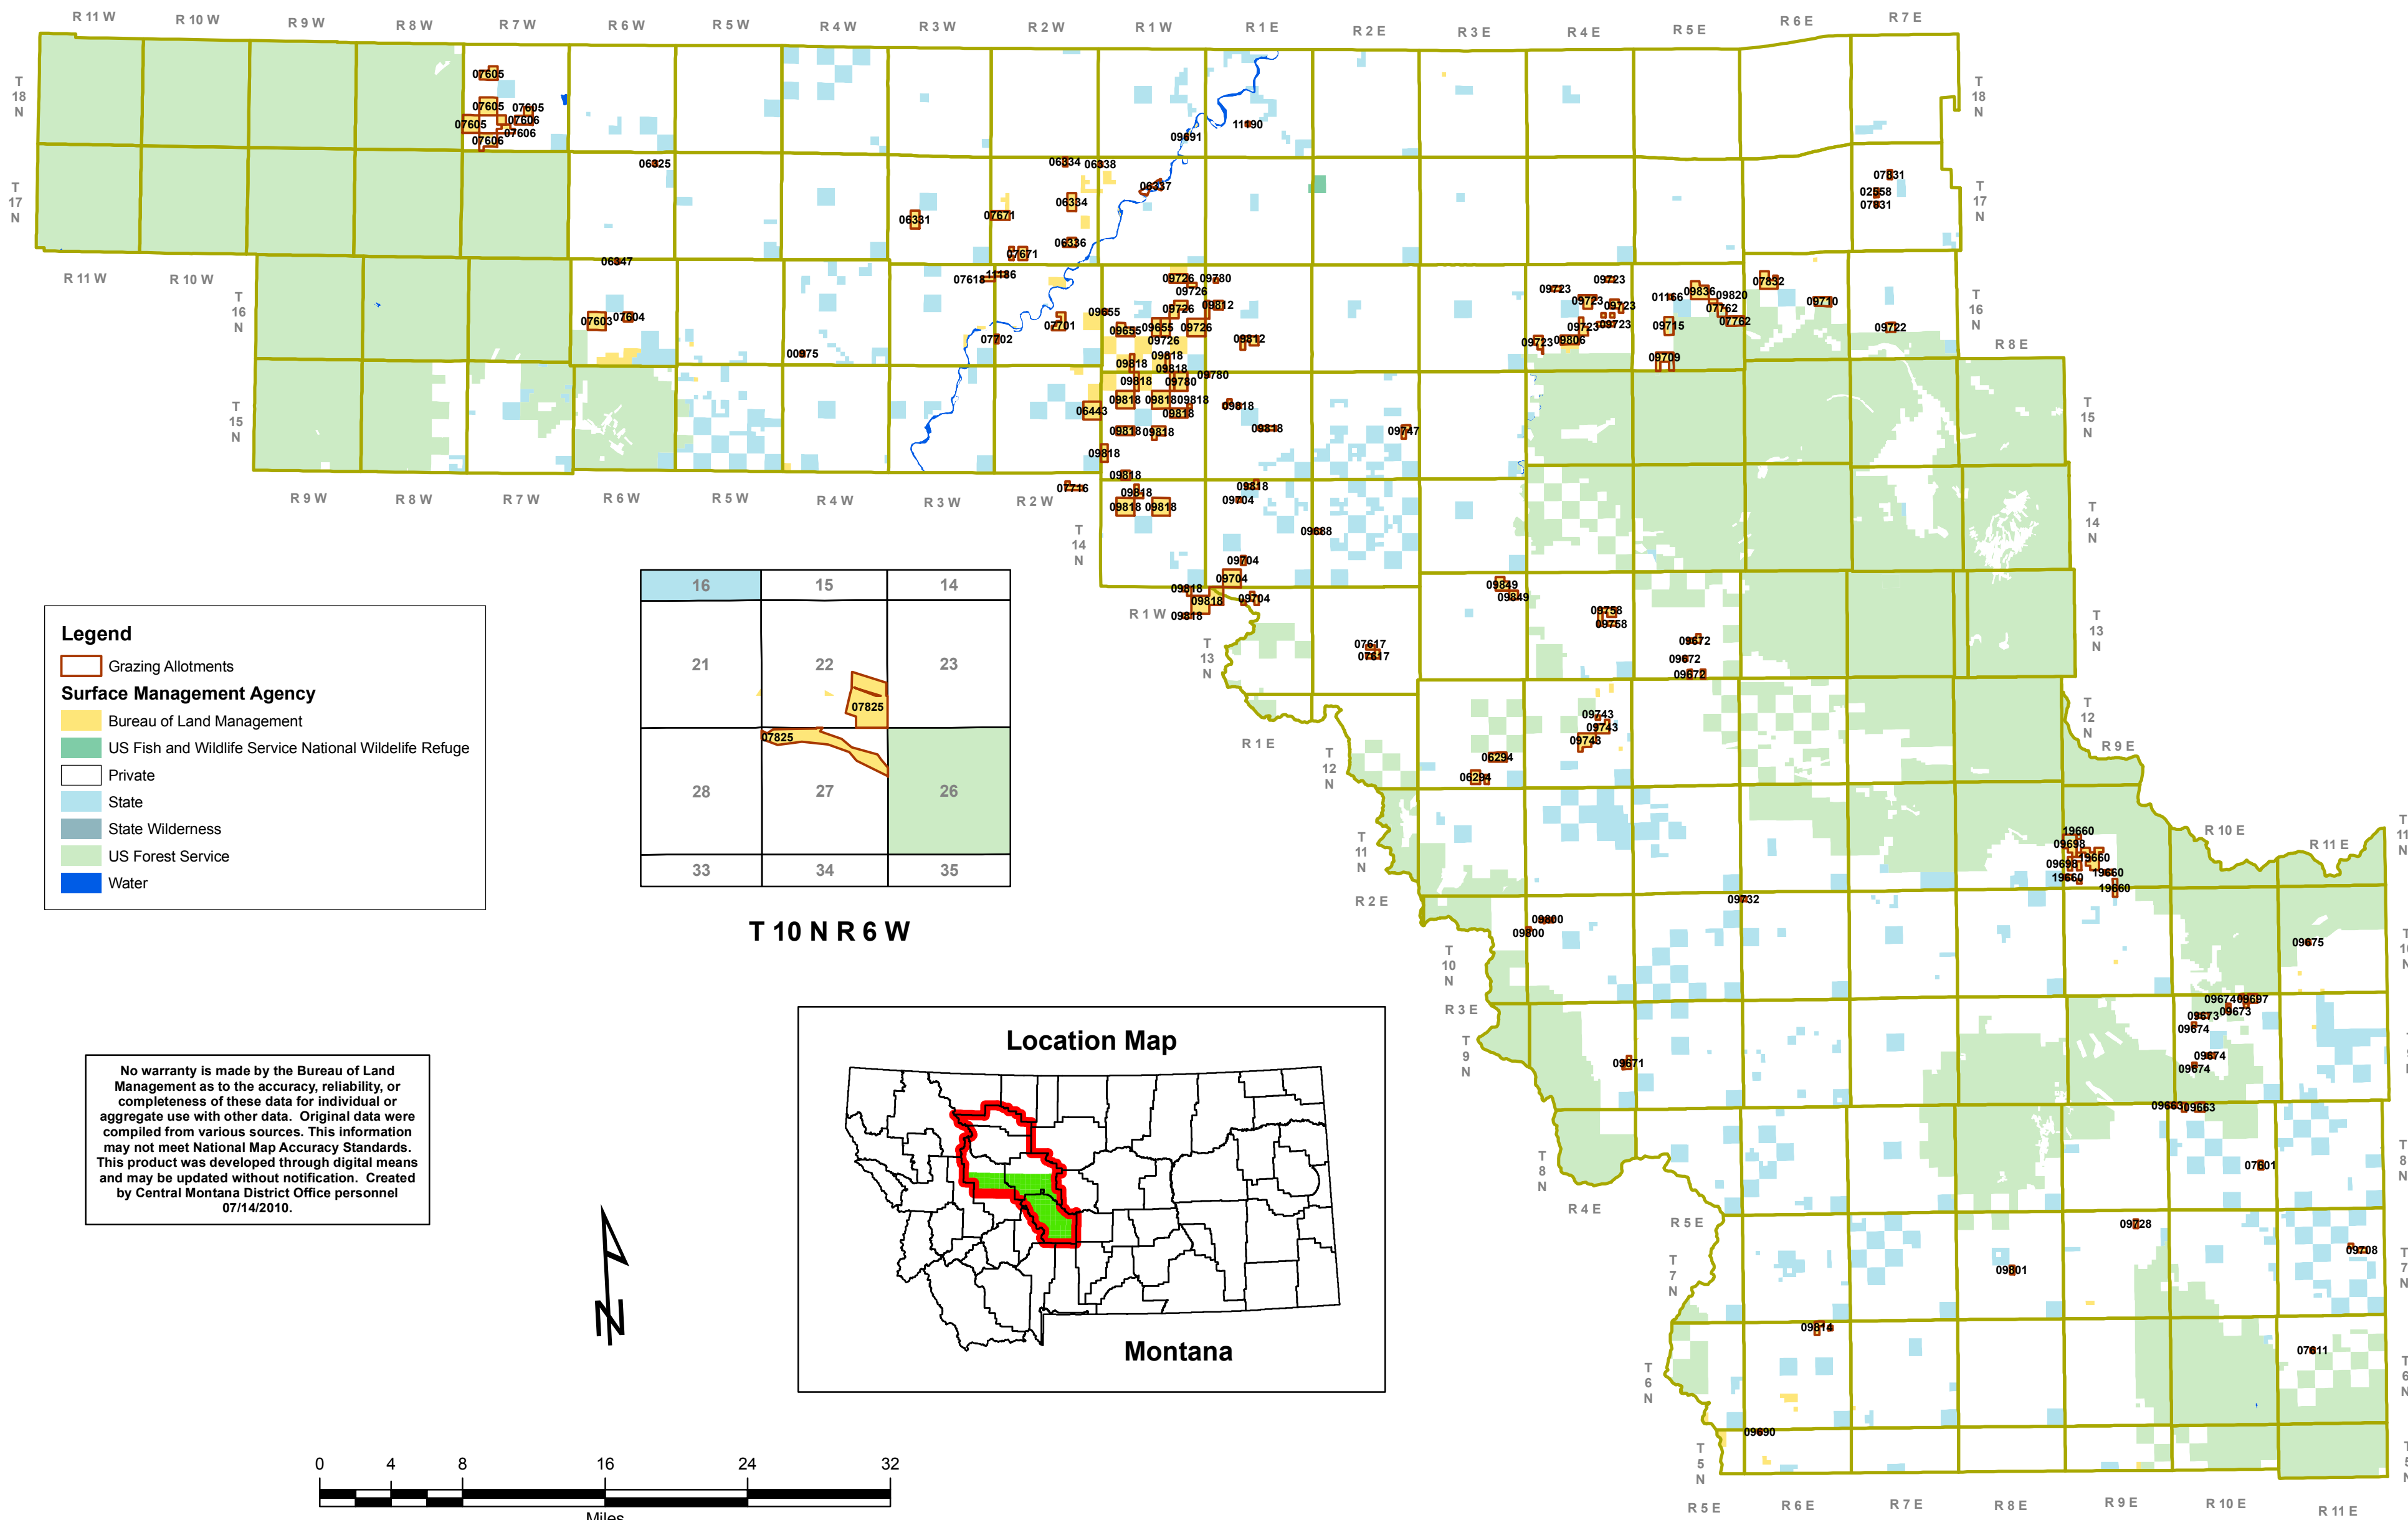

Great Falls Administrative Area South Grazing Allotments

Legend

- Grazing Allotments

Surface Management Agency

- Bureau of Land Management
- US Fish and Wildlife Service National Wildlife Refuge
- Private
- State
- State Wilderness
- US Forest Service
- Water

T 10 N R 6 W

No warranty is made by the Bureau of Land Management as to the accuracy, reliability, or completeness of these data for individual or aggregate use with other data. Original data were compiled from various sources. This information may not meet National Map Accuracy Standards. This product was developed through digital means and may be updated without notification. Created by Central Montana District Office personnel 07/14/2010.