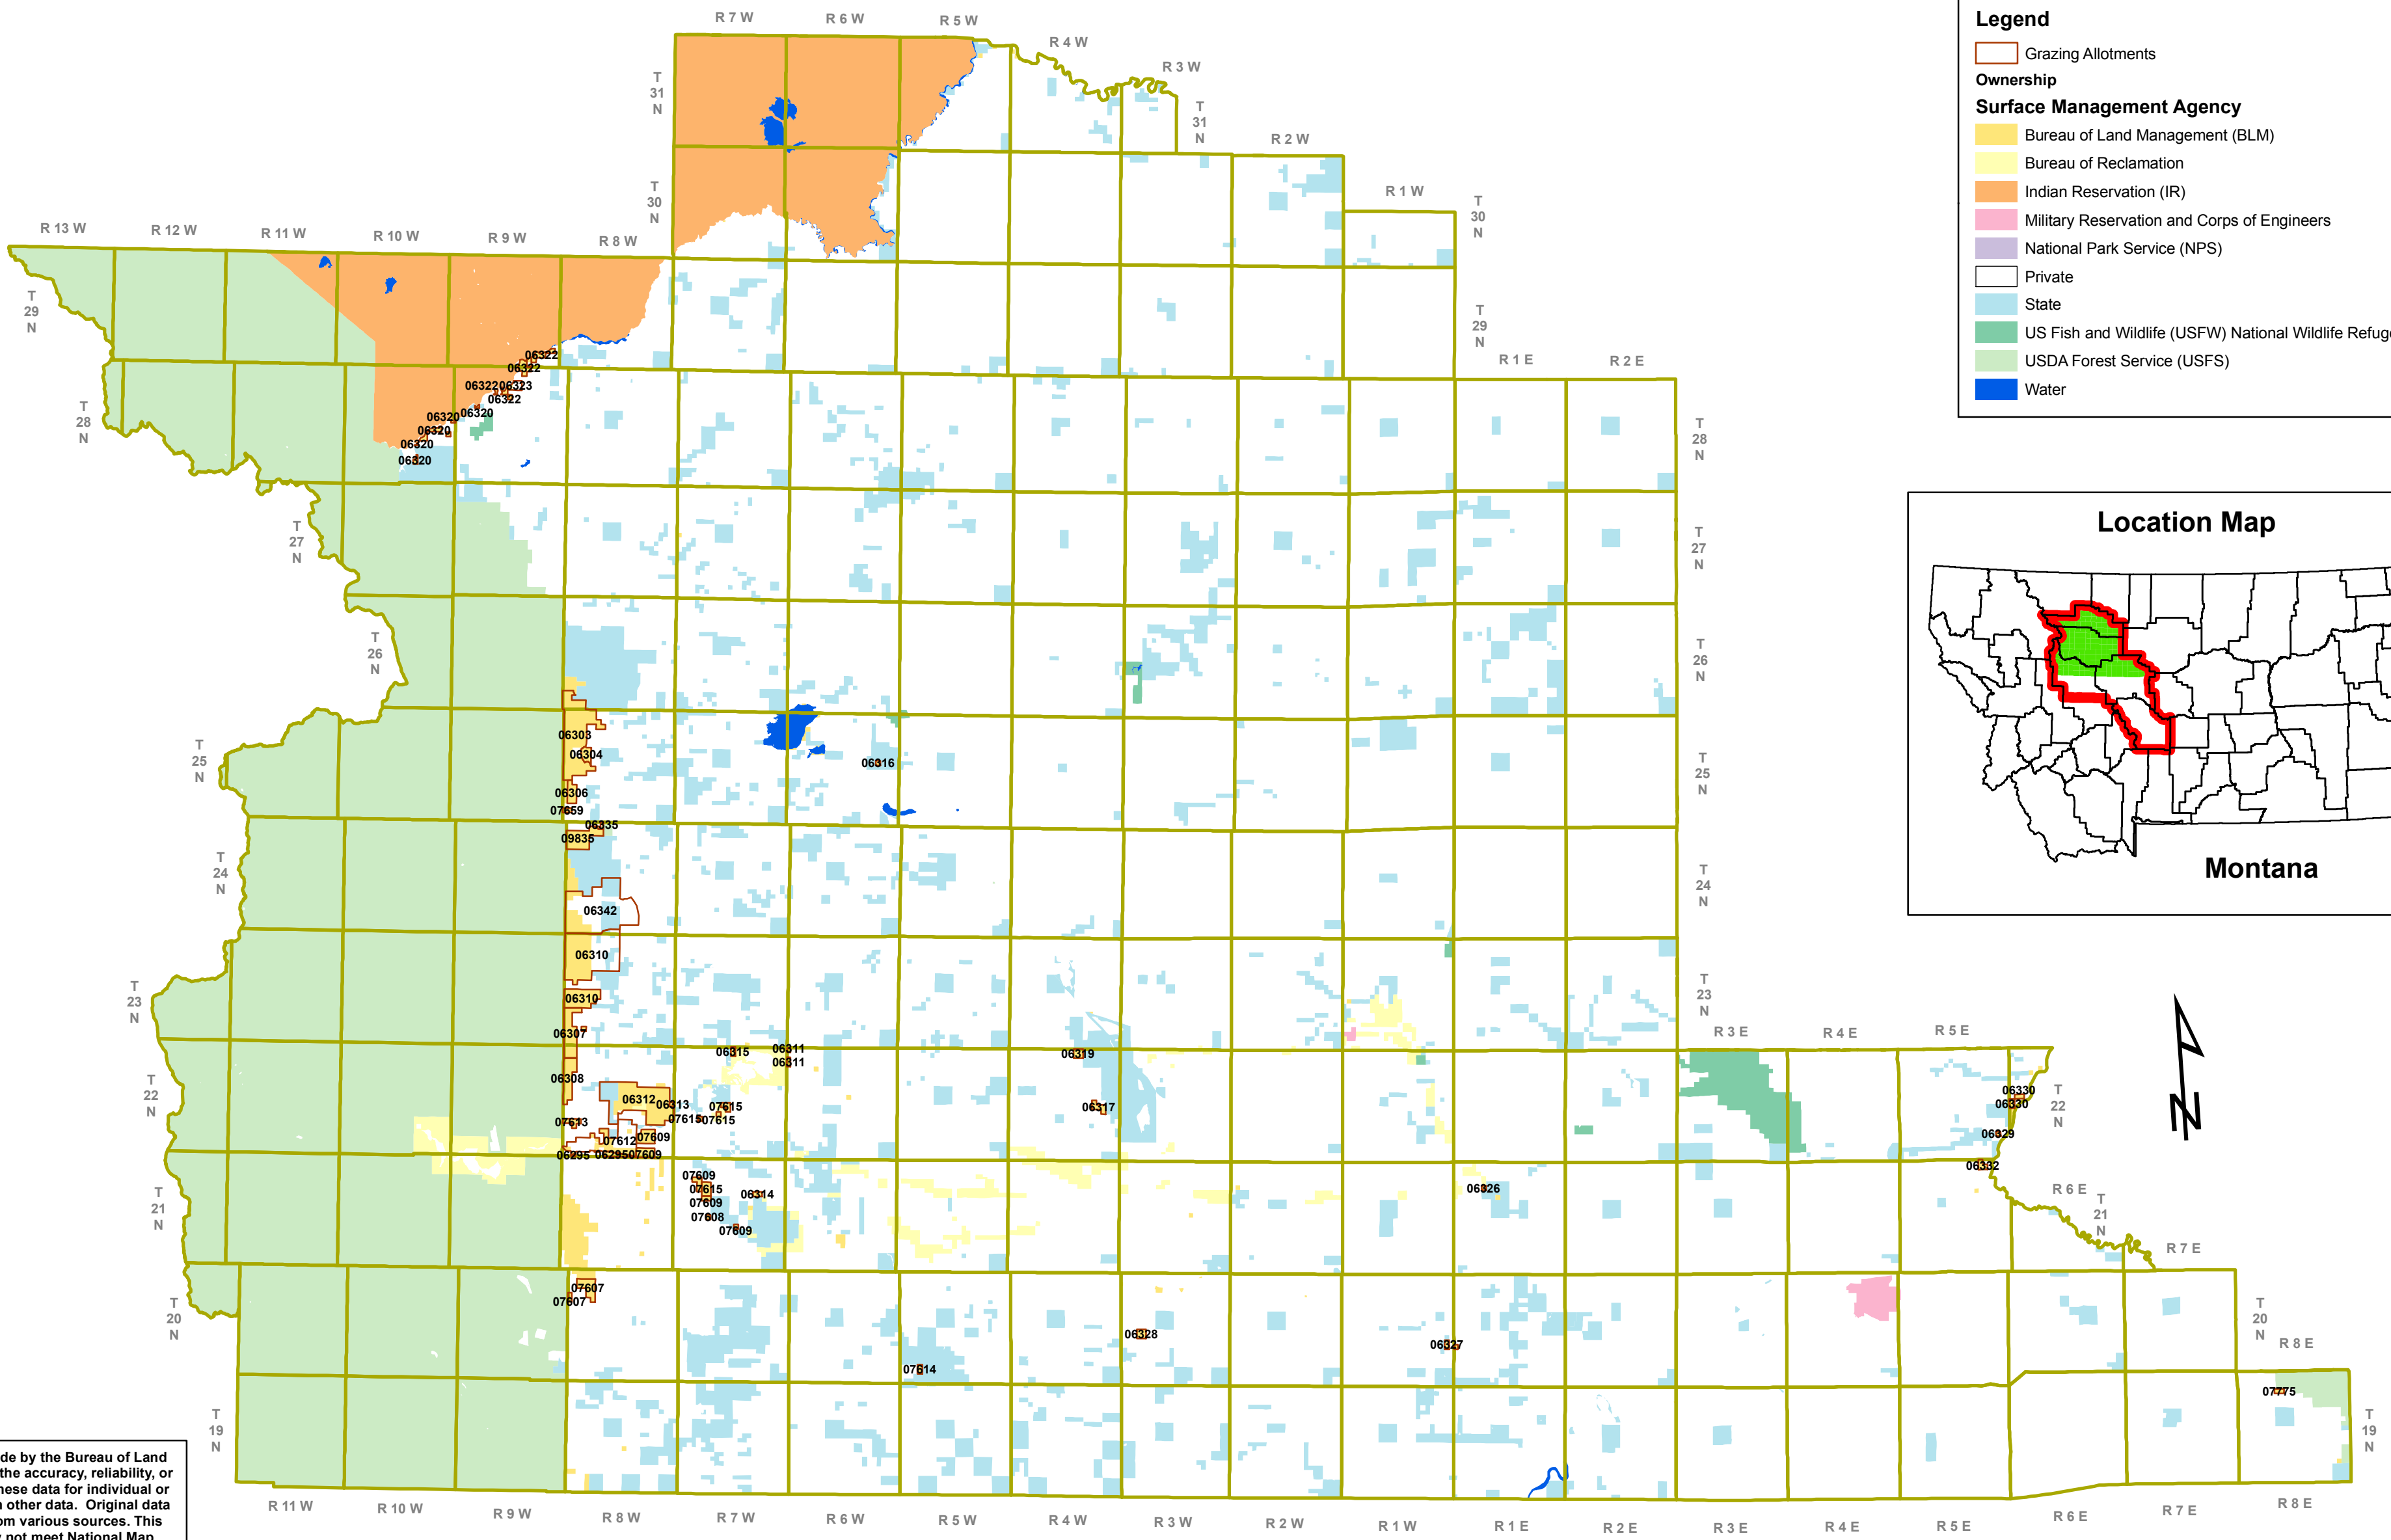

Great Falls Administrative Area North Grazing Allotments

Legend

- Grazing Allotments
- Ownership**
- Surface Management Agency**
 - Bureau of Land Management (BLM)
 - Bureau of Reclamation
 - Indian Reservation (IR)
 - Military Reservation and Corps of Engineers
 - National Park Service (NPS)
 - Private
 - State
 - US Fish and Wildlife (USFW) National Wildlife Refuge
 - USDA Forest Service (USFS)
 - Water

No warranty is made by the Bureau of Land Management as to the accuracy, reliability, or completeness of these data for individual or aggregate use with other data. Original data were compiled from various sources. This information may not meet National Map Accuracy Standards. This product was developed through digital means and may be updated without notification. Created by Central Montana District Office personnel 07/14/2010.