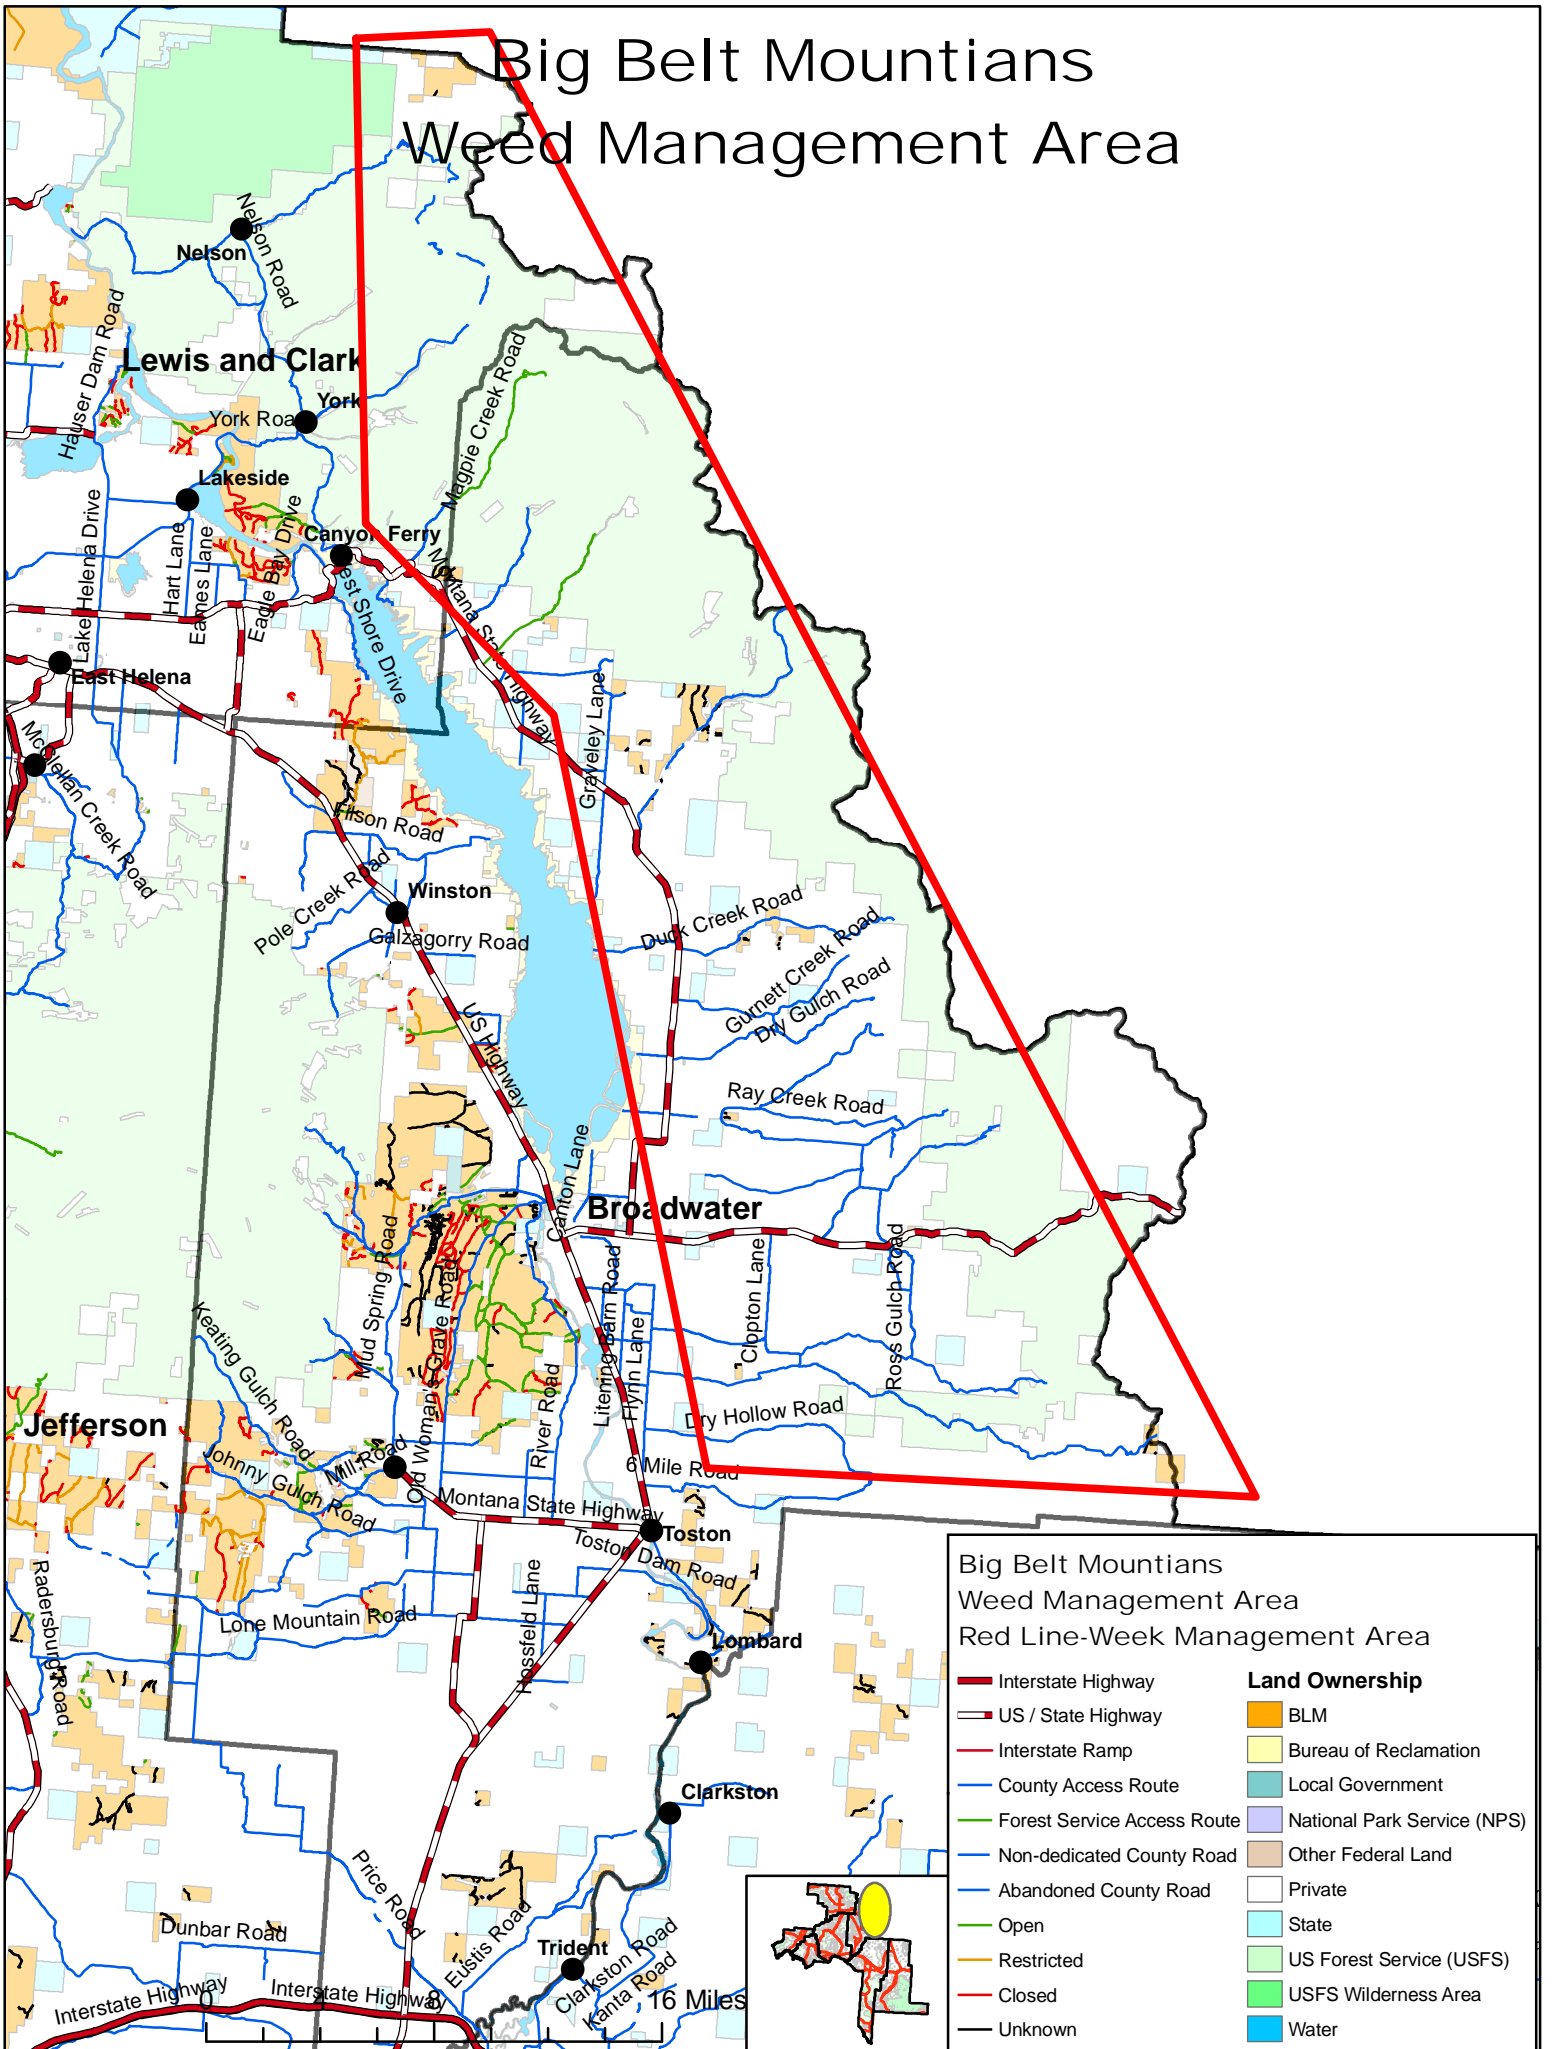

Big Belt Mountains Weed Management Area

Big Belt Mountains
Weed Management Area
Red Line-Weed Management Area

Road Types		Land Ownership	
	Interstate Highway		BLM
	US / State Highway		Bureau of Reclamation
	Interstate Ramp		Local Government
	County Access Route		National Park Service (NPS)
	Forest Service Access Route		Other Federal Land
	Non-dedicated County Road		Private
	Abandoned County Road		State
	Open		US Forest Service (USFS)
	Restricted		USFS Wilderness Area
	Closed		Water
	Unknown		